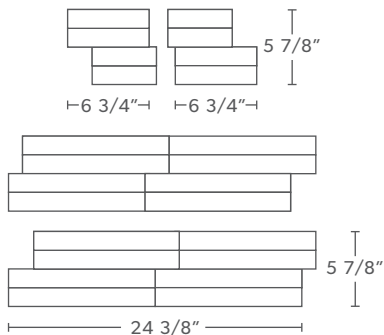

STYLE:
DIMENSIONAL
TILE

This product comes as a pre-assembled panel.
All dimensions are nominal. One Sheet = .89 sf
Thickness: 3/8" - 3/4"

PATTERN:
INTERWOVEN
4PC. CORNER

STYLE:
DIMENSIONAL
TILE

All dimensions are nominal.
4 pc. = 2.48 sf
Thickness: 3/8" - 3/4"

Pieces per box: 6

PATTERN: INTERWOVEN 4PC. CORNER

Dimensions:

Short A/B Corner

6.75" x 5.875" x 0.375" - 0.75"

170 x 150 x 9.53 - 19.05mm

Long A/B Corner

24.375" x 5.875" x 0.375" - 0.75"

620 x 150 x 9.53 - 19.05mm

Area Covered: 2.48 sf per corner

Weight: 37.84 - 40.04 lbs. per box

Sets per box: 2 sets

PATTERN: PRECIPICE PANEL

Dimensions:

21.65" x 7.87" x 0.375" - 0.5"

550 x 200 x 9.53 - 12.70mm

Area Covered: 1.18 sf per panel

Weight: 46.4 - 50.16 lbs. per box

Pieces per box: 6

PATTERN: PRECIPICE 4PC. CORNER

Dimensions:

Short A/B Corner

9.875" x 7.875" x 0.375" - 0.75"

250 x 200 x 9.53 - 19.05mm