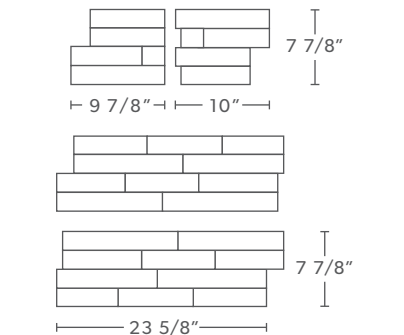

STYLE:
DIMENSIONAL
TILE

This product comes as a pre-assembled panel.
All dimensions are nominal. One Sheet = .89 sf
Thickness: 3/8" - 3/4"

PATTERN:
INTERWOVEN
4PC. CORNER

STYLE:
DIMENSIONAL
TILE

All dimensions are nominal.
4 pc. = 2.48 sf
Thickness: 3/8" - 3/4"

PATTERN:
PRECIPICE
PANEL

STYLE:
DIMENSIONAL
TILE

This product comes as a pre-assembled panel.
All dimensions are nominal. One Sheet = 1.18 sf
Thickness: 3/8" - 1/2"

PATTERN:
PRECIPICE
4PC. CORNER

STYLE:
DIMENSIONAL
TILE

All dimensions are nominal.
4 pc. = 3.66 sf
Thickness: 3/8" - 1/2"

EVOLUTION - INTERWOVEN & PRECIPICE

CORNER

Evolution - Interwoven Panel - Alabaster - Honed

Brand: Island Stone

Material Type: Marble

Styles in Collection: Dimensional Tile

Pieces per box: 6

PATTERN: INTERWOVEN 4PC. CORNER

Dimensions:

Short A/B Corner

6.75" x 5.875" x 0.375" - 0.75"

170 x 150 x 9.53 - 19.05mm

Long A/B Corner

24.375" x 5.875" x 0.375" - 0.75"