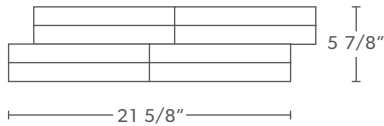

STYLE:
DIMENSIONAL
TILE

This product comes as a pre-assembled panel.
All dimensions are nominal. One Sheet = .89 sf
Thickness: 3/8" - 3/4"

PATTERN:
INTERWOVEN
4PC. CORNER

STYLE:
DIMENSIONAL
TILE

All dimensions are nominal.
4 pc. = 2.48 sf
Thickness: 3/8" - 3/4"

Pieces per box: 6

PATTERN: INTERWOVEN 4PC. CORNER

Dimensions:

Short A/B Corner

6.75" x 5.875" x 0.375" - 0.75"

170 x 150 x 9.53 - 19.05mm

Long A/B Corner

24.375" x 5.875" x 0.375" - 0.75"

620 x 150 x 9.53 - 19.05mm

Area Covered: 2.48 sf per corner

Weight: 37.84 - 40.04 lbs. per box

Sets per box: 2 sets

PATTERN: PRECIPICE PANEL

Dimensions:

21.65" x 7.87" x 0.375" - 0.5"

550 x 200 x 9.53 - 12.70mm

Long A/B Corner

23.625" x 7.875" x 0.375" - 0.75"

600 x 200 x 9.53 - 19.05mm

Area Covered: 3.66 sf per corner

Weight: 44 - 48.12 lbs. per box

Sets per box: 2 sets

Suggested Usage

Interior Wall