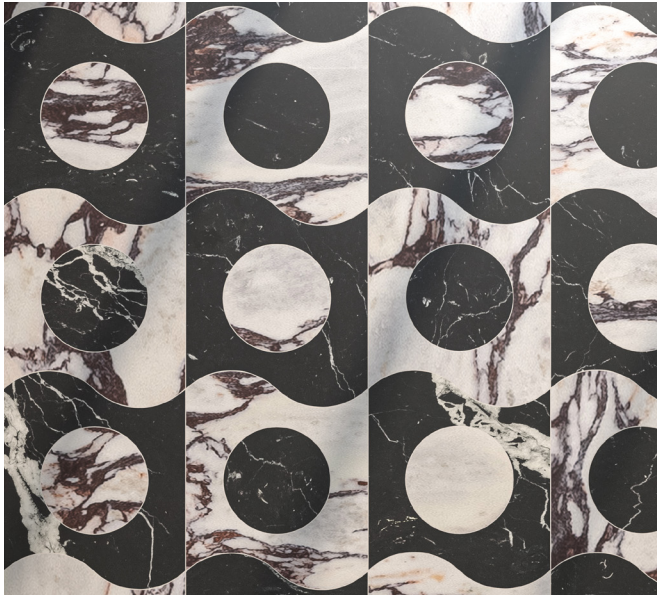

SPOT ON LARGE

Game On - A Tailored To Collection by Michelle Gerson

When designing a collection with Michelle Gerson, we had a singular goal: express Michelle's distinct approach to design in a tile collection. Enter Game On - a bold return to basic shapes with just the right amount of the unexpected - a collection that is inherently Michelle Gerson. The collection features five customizable designs - Spot-On, Slide, Zip, and Stix - each available in a range of sizes in both mosaic form and as large format tile.

SPOT ON LARGE

Shown here with Nero Marquina & Calacatta Viola (cut from 12" x 24" Field Tile)

20 UNIT DRAWINGS

DIMENSIONS

SPOT ON LARGE
CUTMWJMGZIPLG

SHEET SIZE:
14-5/8" x 29-5/16"
Tailored To WJ Mosaic
One Unit (2.98 sf/pc)

ADDITIONAL NOTES: _____

DESIGN NAME: SPOT ON LARGE

ITEM CODE: CUTMWJMGSPOTONLG

SHEET COVERAGE AREA: 14 ⁵/₈" H x 29 ⁵/₁₆" W

SQUARE FOOTAGE PER SHEET: 2.98 SF

P.O #: _____

SALES ASSOC: _____

FOR VISUALIZATION PURPOSES ONLY.
THIS IS NOT AN INSTALLATION DRAWING.
VERIFY ALL MEASUREMENTS PRIOR TO INSTALLATION.
ALL MATERIALS ARE SUBJECT TO RANGE / VARIATION.
GROUT JOINTS, CENTERING/ORIENTATION MAY VARY
SLIGHTLY FROM DRAWING SHOWN.
ALL CUTS HAVE A VARIANCE OF +/- 1/16".