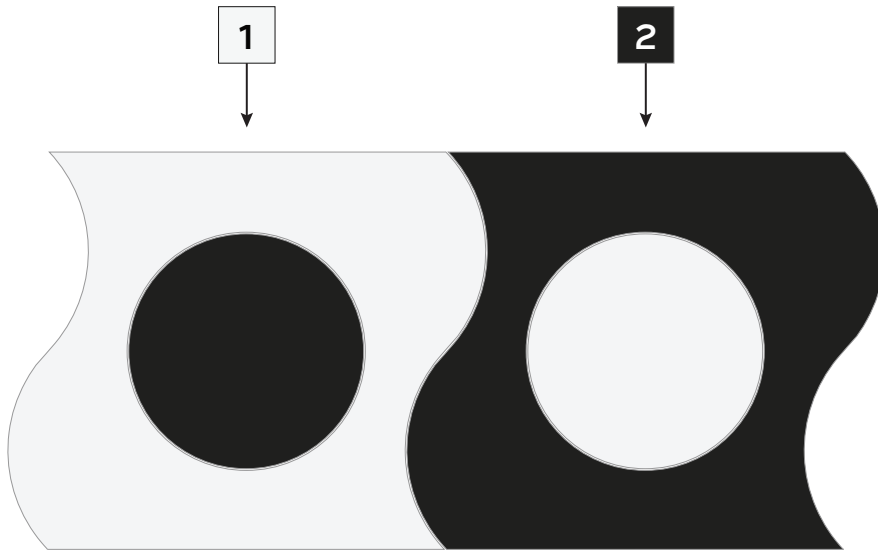

SPOT ON LARGE

SINGLE UNIT

MATERIAL KEY

POSITION **1** _____

POSITION **2** _____

ADDITIONAL NOTES: _____

_____

_____

_____

_____

DESIGN NAME: SPOT ON LARGE

ITEM CODE: CUTMWJMGSPOTONLG

SHEET COVERAGE AREA: 14 ⁵/₈" H x 29 ⁵/₁₆" W

SQUARE FOOTAGE PER SHEET: 2.98 SF

P.O #: _____

SALES ASSOC: _____

FOR VISUALIZATION PURPOSES ONLY.
THIS IS NOT AN INSTALLATION DRAWING.
VERIFY ALL MEASUREMENTS PRIOR TO INSTALLATION.
ALL MATERIALS ARE SUBJECT TO RANGE / VARIATION.
GROUT JOINTS, CENTERING/ORIENTATION MAY VARY
SLIGHTLY FROM DRAWING SHOWN.
ALL CUTS HAVE A VARIANCE OF +/- 1/16".

Client Signature

Date: MM/DD/YY