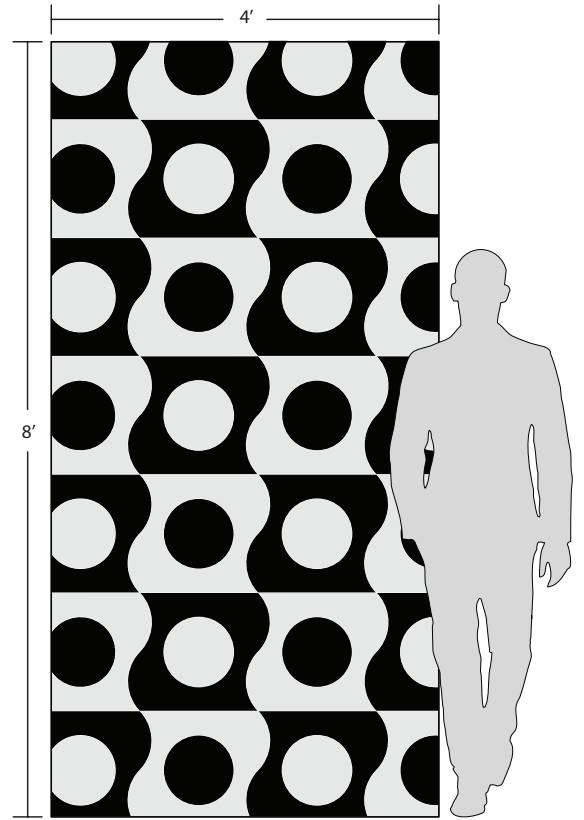

SPOT ON LARGE

Game On - A Tailored To Collection by Michelle Gerson

When designing a collection with Michelle Gerson, we had a singular goal: express Michelle's distinct approach to design in a tile collection. Enter Game On - a bold return to basic shapes with just the right amount of the unexpected - a collection that is inherently Michelle Gerson. The collection features five customizable designs - Spot-On, Slide, Zip, and Stix - each available in a range of sizes in both mosaic form and as large format tile.

SPOT ON LARGE

Shown here with Nero Marquina & Calacatta Viola (cut from 12" x 24" Field Tile)

20 UNIT DRAWINGS

DIMENSIONS

SPOT ON LARGE
CUTMWJMGZIPLG

SHEET SIZE:
14-5/8" x 29-5/16"
Tailored To WJ Mosaic
One Unit (2.98 sf/pc)

ADDITIONAL NOTES: _____

DESIGN NAME: SPOT ON LARGE

ITEM CODE: CUTMWJMGSPOTONLG

SHEET COVERAGE AREA: 14 ⁵/₈" H x 29 ⁵/₁₆" W

SQUARE FOOTAGE PER SHEET: 2.98 SF

P.O #: _____

SALES ASSOC: _____

FOR VISUALIZATION PURPOSES ONLY.
THIS IS NOT AN INSTALLATION DRAWING.
VERIFY ALL MEASUREMENTS PRIOR TO INSTALLATION.
ALL MATERIALS ARE SUBJECT TO RANGE / VARIATION.
GROUT JOINTS, CENTERING/ORIENTATION MAY VARY
SLIGHTLY FROM DRAWING SHOWN.
ALL CUTS HAVE A VARIANCE OF +/- 1/16".