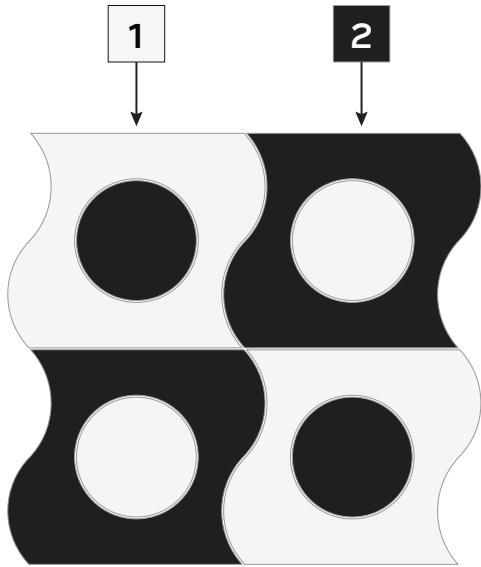

SPOT ON MOSAIC

Game On - A Tailored To Collection by Michelle Gerson

When designing a collection with Michelle Gerson, we had a singular goal: express Michelle's distinct approach to design in a tile collection. Enter Game On - a bold return to basic shapes with just the right amount of the unexpected - a collection that is inherently Michelle Gerson. The collection features five customizable designs - Spot-On, Slide, Zip, and Stix - each available in a range of sizes in both mosaic form and as large format tile.

SPOT ON MOSAIC

Shown here with Veined Volakas (background), Rosa Portogallo, Lilac, Vanilla Onyx, Azul Cielo, Ming Classico, and Botticino

20 UNIT DRAWINGS

DIMENSIONS

SPOT ON MOSAIC
CUTMWJMGSPOTNSM

SHEET SIZE:
8-3/16" x 8-3/16"
Tailored To WJ Mosaic
One Unit (0.47 sf/pc)

*Suggested applications, usage/characteristics and installation/maintenance are dependent on the materials of your choosing.

SPOT ON MOSAIC

SINGLE UNIT

OPTION ONE

OPTION TWO

PATTERN VISUAL

MATERIAL KEY

SELECT LAYOUT OPTIONS

OPTION ONE

OPTION TWO

POSITION

1

POSITION

2

ADDITIONAL NOTES:

DESIGN NAME: SPOT ON MOSAIC