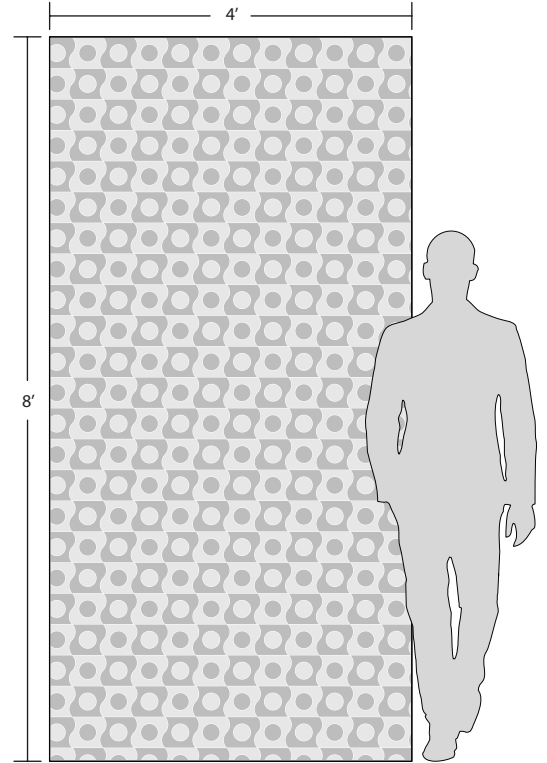

SPOT ON MOSAIC

Game On - A Tailored To Collection by Michelle Gerson

When designing a collection with Michelle Gerson, we had a singular goal: express Michelle's distinct approach to design in a tile collection. Enter Game On - a bold return to basic shapes with just the right amount of the unexpected - a collection that is inherently Michelle Gerson. The collection features five customizable designs - Spot-On, Slide, Zip, and Stix - each available in a range of sizes in both mosaic form and as large format tile.

SPOT ON MOSAIC

Shown here with Veined Volakas (background), Rosa Portogallo, Lilac, Vanilla Onyx, Azul Cielo, Ming Classico, and Botticino

20 UNIT DRAWINGS

DIMENSIONS

SPOT ON MOSAIC
CUTMWJMGSPOTNSM

SHEET SIZE:
8-3/16" x 8-3/16"
Tailored To WJ Mosaic
One Unit (0.47 sf/pc)

*Suggested applications, usage/characteristics and installation/maintenance are dependent on the materials of your choosing.

SPOT ON MOSAIC

SINGLE UNIT

OPTION ONE

OPTION TWO

PATTERN VISUAL

MATERIAL KEY

SELECT LAYOUT OPTIONS

ITEM CODE: CUTMWJMGSPOTONSM

SHEET COVERAGE AREA: 8 ³/₁₆" H x 8 ³/₁₆" W

SQUARE FOOTAGE PER SHEET: 0.47 SF

P.O #: _____

SALES ASSOC: _____

FOR VISUALIZATION PURPOSES ONLY.
THIS IS NOT AN INSTALLATION DRAWING.
VERIFY ALL MEASUREMENTS PRIOR TO INSTALLATION.
ALL MATERIALS ARE SUBJECT TO RANGE / VARIATION.
GROUT JOINTS, CENTERING/ORIENTATION MAY VARY
SLIGHTLY FROM DRAWING SHOWN.
ALL CUTS HAVE A VARIANCE OF +/- 1/16".