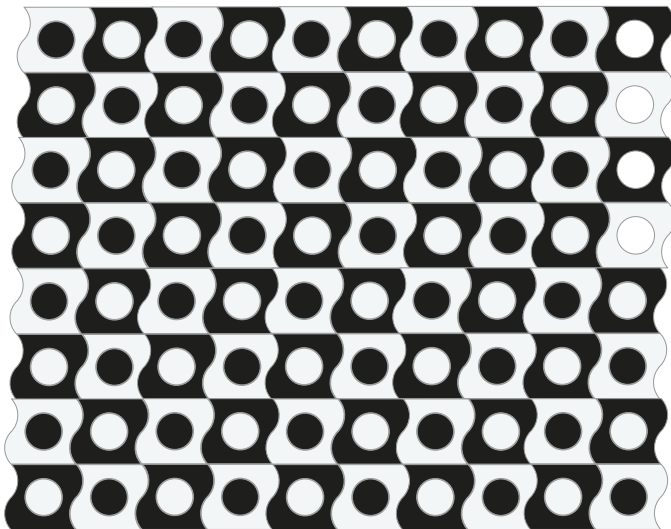

SPOT ON MOSAIC

Game On - A Tailored To Collection by Michelle Gerson

When designing a collection with Michelle Gerson, we had a singular goal: express Michelle's distinct approach to design in a tile collection. Enter Game On - a bold return to basic shapes with just the right amount of the unexpected - a collection that is inherently Michelle Gerson. The collection features five customizable designs - Spot-On, Slide, Zip, and Stix - each available in a range of sizes in both mosaic form and as large format tile.

SPOT ON MOSAIC

Shown here with Veined Volakas (background), Rosa Portogallo, Lilac, Vanilla Onyx, Azul Cielo, Ming Classico, and Botticino

20 UNIT DRAWINGS

DIMENSIONS

SPOT ON MOSAIC
CUTMWJMGSPOTNSM

SHEET SIZE:
8-3/16" x 8-3/16"
Tailored To WJ Mosaic
One Unit (0.47 sf/pc)

*Suggested applications, usage/characteristics and installation/maintenance are dependent on the materials of your choosing.

SPOT ON MOSAIC

SINGLE UNIT

OPTION ONE

OPTION TWO

PATTERN VISUAL

MATERIAL KEY

SELECT LAYOUT OPTIONS

OPTION ONE

OPTION TWO

POSITION

1

POSITION

2

ADDITIONAL NOTES:

DESIGN NAME: SPOT ON MOSAIC