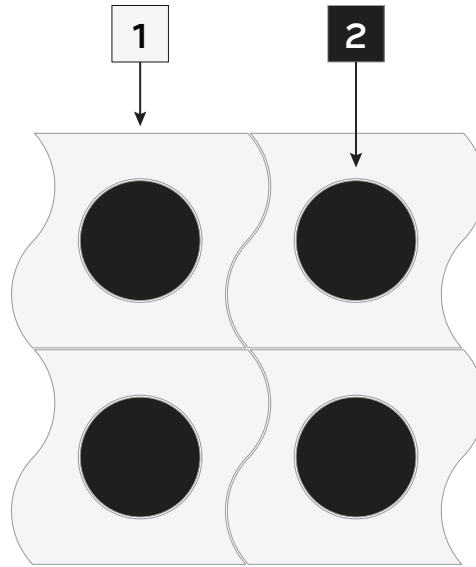

SPOT ON MOSAIC

Shown here with Veined Volakas (background), Rosa Portogallo, Lilac, Vanilla Onyx, Azul Cielo, Ming Classico, and Botticino

20 UNIT DRAWINGS

DIMENSIONS

SPOT ON MOSAIC
CUTMWJMGSPOTNSM

SHEET SIZE:
8-3/16" x 8-3/16"
Tailored To WJ Mosaic
One Unit (0.47 sf/pc)

*Suggested applications, usage/characteristics and installation/maintenance are dependent on the materials of your choosing.

SPOT ON MOSAIC

SINGLE UNIT

OPTION ONE

OPTION TWO

PATTERN VISUAL

MATERIAL KEY

SELECT LAYOUT OPTIONS

OPTION ONE

OPTION TWO

POSITION

1

POSITION

2

ADDITIONAL NOTES:

DESIGN NAME: SPOT ON MOSAIC

ITEM CODE: CUTMWJMGSPOTONSM

SHEET COVERAGE AREA: 8 ³/₁₆" H x 8 ³/₁₆" W

SQUARE FOOTAGE PER SHEET: 0.47 SF

P.O #: _____

SALES ASSOC: _____

FOR VISUALIZATION PURPOSES ONLY.
THIS IS NOT AN INSTALLATION DRAWING.
VERIFY ALL MEASUREMENTS PRIOR TO INSTALLATION.
ALL MATERIALS ARE SUBJECT TO RANGE / VARIATION.
GROUT JOINTS, CENTERING/ORIENTATION MAY VARY
SLIGHTLY FROM DRAWING SHOWN.
ALL CUTS HAVE A VARIANCE OF +/- 1/16".