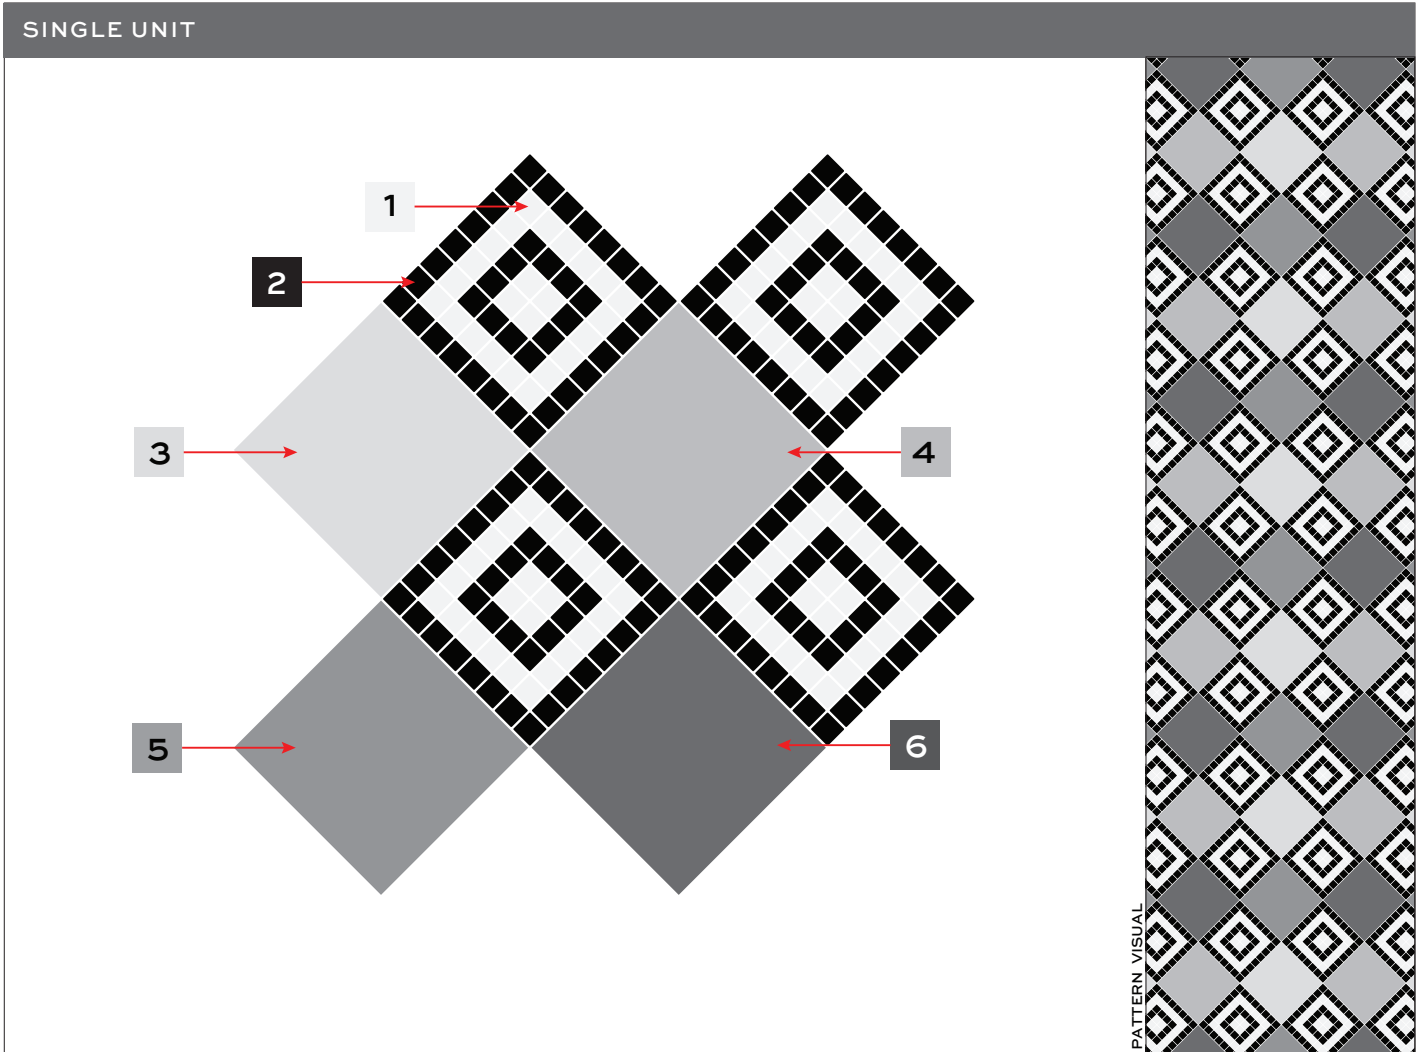

CHECKERBOARD MULTI

Made In America | Cosmati Collection

MATERIAL KEY

1. POSITION **1** BIANCO DOLOMITI HONED
2. POSITION **2** BARDIGLIO IMPERIALE HONED
3. POSITION **3** MING CLASSICO POLISHED
4. POSITION **4** CALACATTA ROSA HONED
5. POSITION **5** ROSA PORTOGALLO HONED
6. POSITION **6** LILAC HONED

DESIGN NAME: COSMATI CHECKERBOARD MULTI

ITEM CODE: CUTMCOSCHKMLT

SHEET COVERAGE AREA: 14-5/16" H x 14-5/16" W

SQUARE FOOTAGE PER SHEET: 1.42 SF

P.O #: _____

SALES ASSOC: _____

FOR VISUALIZATION PURPOSES ONLY.
THIS IS NOT AN INSTALLATION DRAWING.
VERIFY ALL MEASUREMENTS PRIOR TO INSTALLATION.
ALL MATERIALS ARE SUBJECT TO RANGE / VARIATION.
GROUT JOINTS, CENTERING/ORIENTATION MAY VARY
SLIGHTLY FROM DRAWING SHOWN.
ALL CUTS HAVE A VARIANCE OF +/- 1/16".

Client Signature

Date: MM/DD/YY