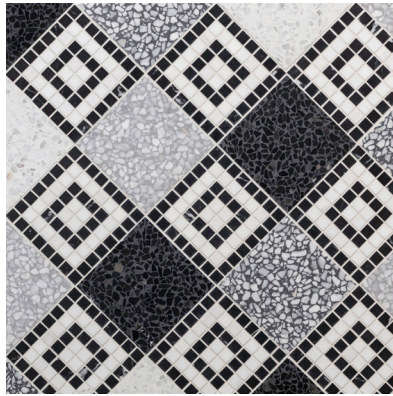

In the Middle Ages, several generations of a family of stone artisans designed and installed a series of astounding mosaic floors all over Europe. Known as the Cosmati, their dazzling, polychromatic creations are among the most important examples of mosaic work, and remain striking to this day.

Checkerboard is a modern distillation of the Cosmati's flair for pattern and timeless technique. Presented in two colorways: Checkerboard Grey and Checkerboard Multi, and fully customizable through our Tailored To program.

PICTURED: CHECKERBOARD MULTI

CHECKERBOARD

Made In America | Cosmati Collection

CHECKERBOARD GREY

Noir Moon, Bianco Dolomiti, Venezia Terrazzo White, Venezia Terrazzo Light Grey, Venezia Terrazzo Dark Grey, Venezia Terrazzo Black

CHECKERBOARD GREY

Made In America | Cosmati Collection

MATERIAL KEY	
POSITION 1	<u>BIANCO DOLOMITI HONED</u>
POSITION 2	<u>NOIR MOON HONED</u>
POSITION 3	<u>VENEZIA TERRAZZO WHITE HONED</u>
POSITION 4	<u>VENEZIA TERRAZZO LIGHT GREY HONED</u>
POSITION 5	<u>VENEZIA TERRAZZO DARK GREY HONED</u>
POSITION 6	<u>VENEZIA TERRAZZO BLACK HONED</u>