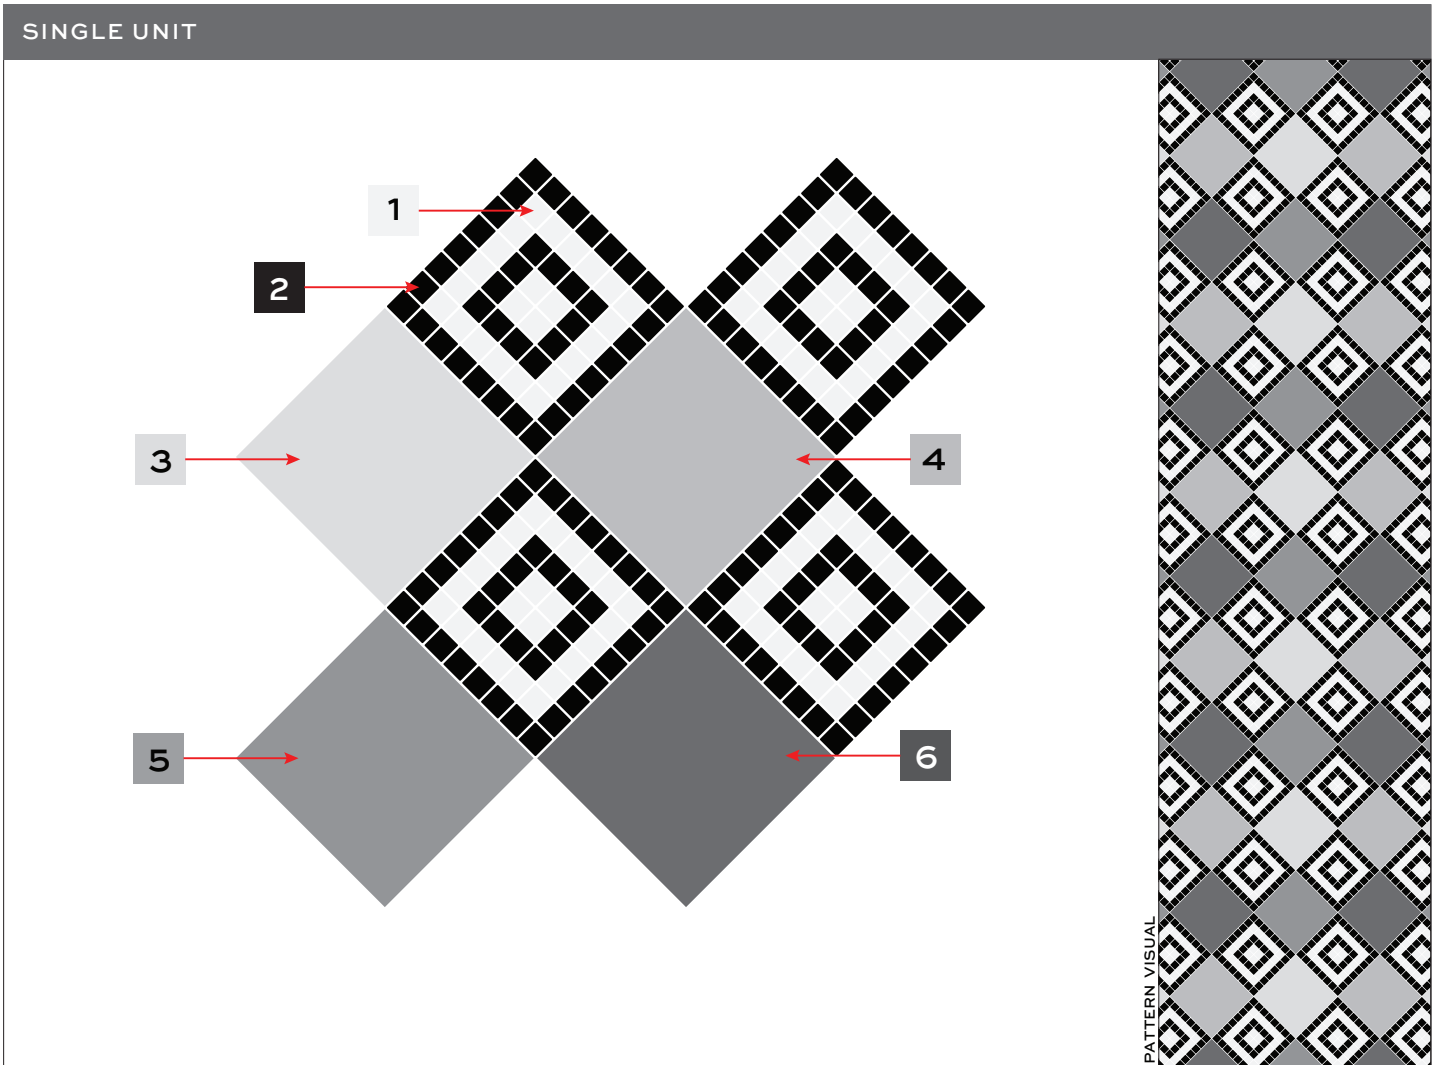

CHECKERBOARD GREY

Made In America | Cosmati Collection

MATERIAL KEY	
POSITION 1	<u>BIANCO DOLOMITI HONED</u>
POSITION 2	<u>NOIR MOON HONED</u>
POSITION 3	<u>VENEZIA TERRAZZO WHITE HONED</u>
POSITION 4	<u>VENEZIA TERRAZZO LIGHT GREY HONED</u>
POSITION 5	<u>VENEZIA TERRAZZO DARK GREY HONED</u>
POSITION 6	<u>VENEZIA TERRAZZO BLACK HONED</u>

DESIGN NAME: COSMATI CHECKERBOARD GREY
ITEM CODE: CUTMCOSCHKGY
SHEET COVERAGE AREA: 14-5/16" H x 14-5/16" W
SQUARE FOOTAGE PER SHEET: 1.42 SF
P.O #: _____
SALES ASSOC: _____
FOR VISUALIZATION PURPOSES ONLY. THIS IS NOT AN INSTALLATION DRAWING. VERIFY ALL MEASUREMENTS PRIOR TO INSTALLATION. ALL MATERIALS ARE SUBJECT TO RANGE / VARIATION. GROUT JOINTS, CENTERING/ORIENTATION MAY VARY SLIGHTLY FROM DRAWING SHOWN. ALL CUTS HAVE A VARIANCE OF +/- 1/16".

Client Signature

Date: MM/DD/YY