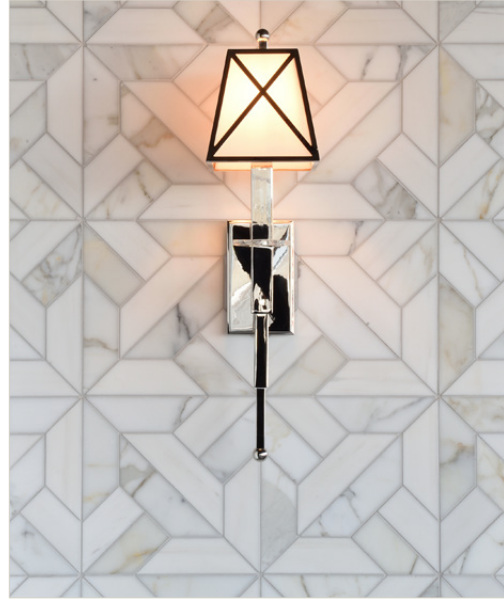

Pompidou Signature Soft

Module : 1.00 s.f.

Shown in: Arctic White (Honed),
Calacatta Oro (Honed)