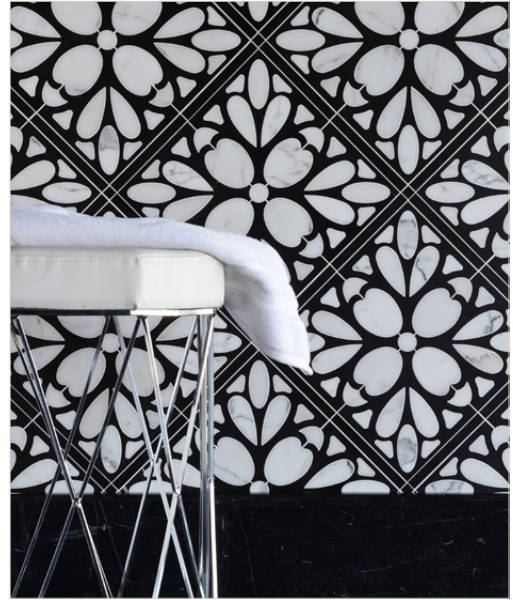

Désirée Signature

Module : 1.00 s.f.

Shown in: Nero Panthera (Honed),
Calacatta Oro (Polished)