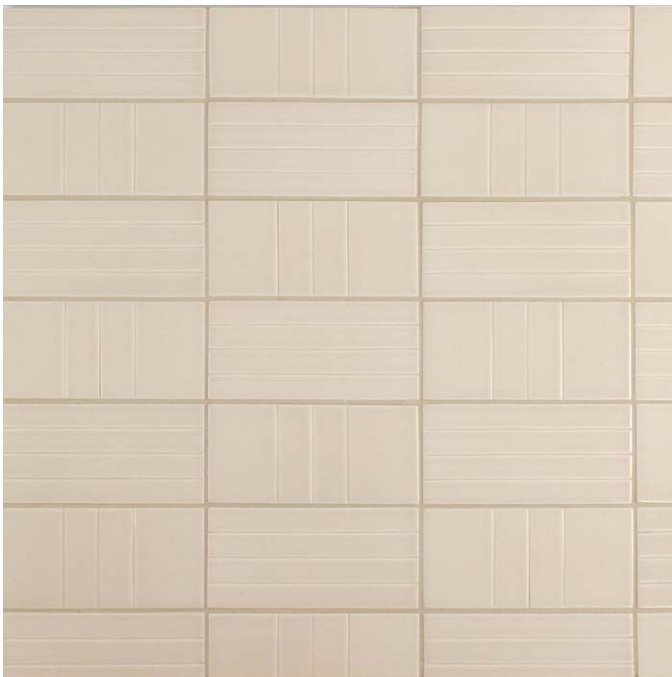

Our handmade tile will vary in color, surface and size. Glaze pooling variation within recessed lines is to be expected.

G1-101 InLine K R93

G1-102 InLine A W96

InLine C W63

G1-104 InLine H W91

G1-100 InLine F+L S13