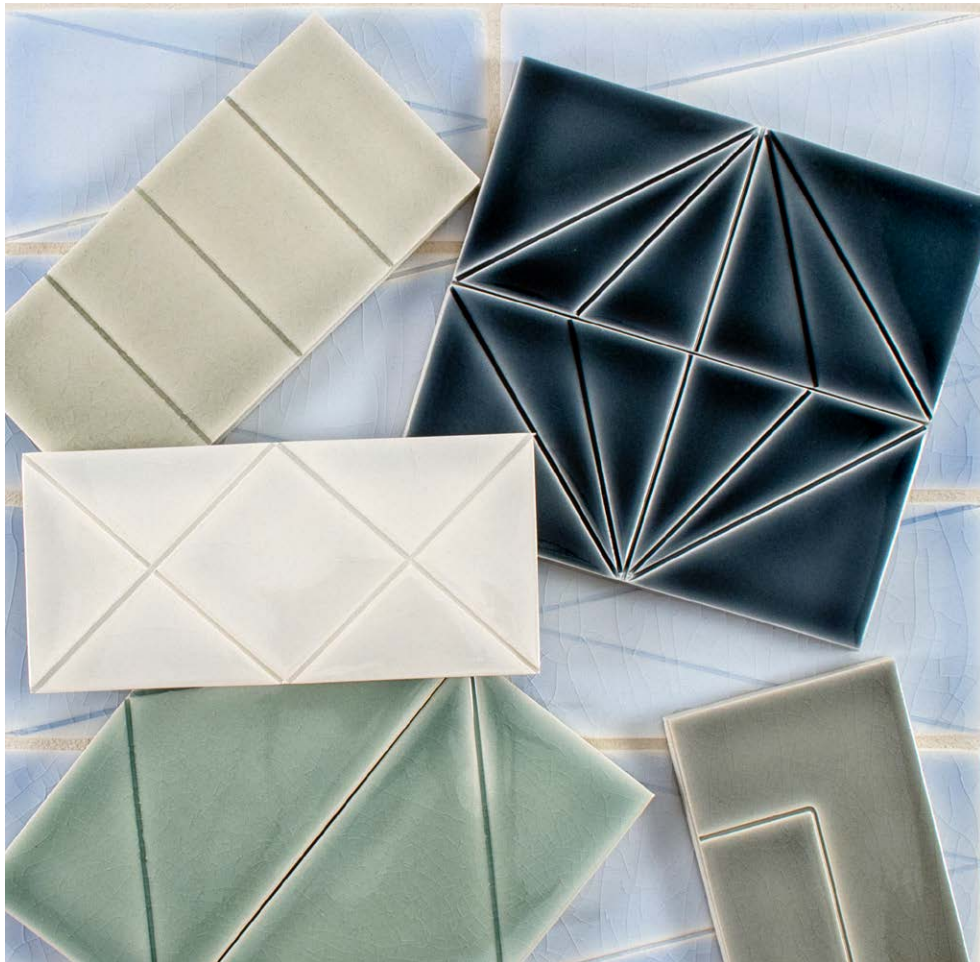

PRATT + LARSON

INLINE

Created by Belle Iskowitz + Anthony Asch, the InLine series enhances a classic shape with contemporary, linear patterning.

Comprised of 12 different 3x6 glyphs, InLine allows you to create beautiful, intriguing layers of pattern and geometry as simple or complex as you desire. Use a single element, mix and match or combine glyphs with smooth field to tell an infinite number of stories. We've included inspirational design layout suggestions within this brochure, but we're certain you will create exciting, new combinations that will allow you to transform your room into a space of significance.

The InLine patterns may be ordered in any of our gorgeous monochrome colors. Glaze choice and application may highlight or obscure lines, adding mystique and drama to your installation.

Pratt + Larson has been making hand crafted tile since 1982 in Portland, Oregon. Our tile is available for purchase through our network of partners throughout the US and Canada.