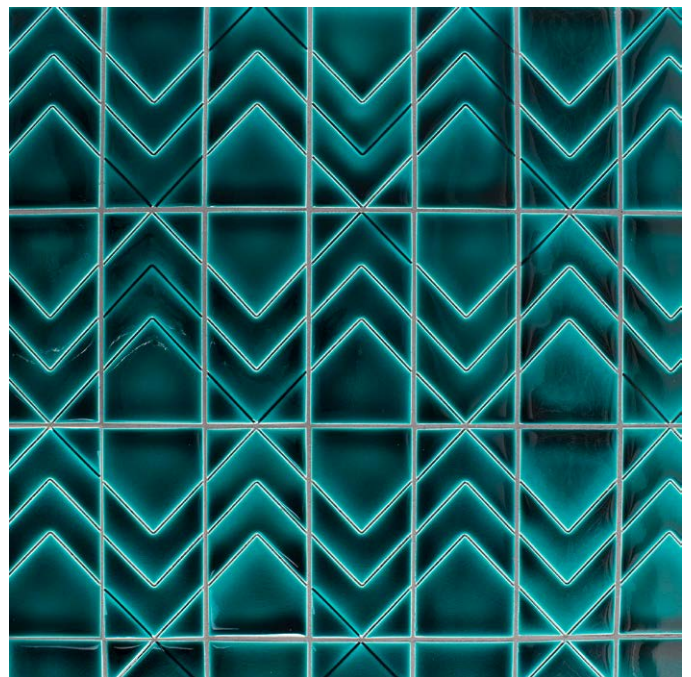

PRATT + LARSON

INLINE

Created by Belle Iskowitz + Anthony Asch, the InLine series enhances a classic shape with contemporary, linear patterning.

Comprised of 12 different 3x6 glyphs, InLine allows you to create beautiful, intriguing layers of pattern and geometry as simple or complex as you desire. Use a single element, mix and match or combine glyphs with smooth field to tell an infinite number of stories. We've included inspirational design layout suggestions within this brochure, but we're certain you will create exciting, new combinations that will allow you to transform your room into a space of significance.

InLine H IL-36XH

InLine I IL-36XI

InLine J IL-36XJ

InLine K IL-36XK

InLine L IL-36XL

InLine patterns can be ordered in any of our gorgeous monochrome glazes. Please refer to our glaze usage guide for application recommendations.

Our handmade tile will vary in color, surface and size. Glaze pooling variation within recessed lines is to be expected.

G1-101 InLine K R93

G1-102 InLine A W96

InLine C W63

G1-104 InLine H W91

G1-100 InLine F+L S13