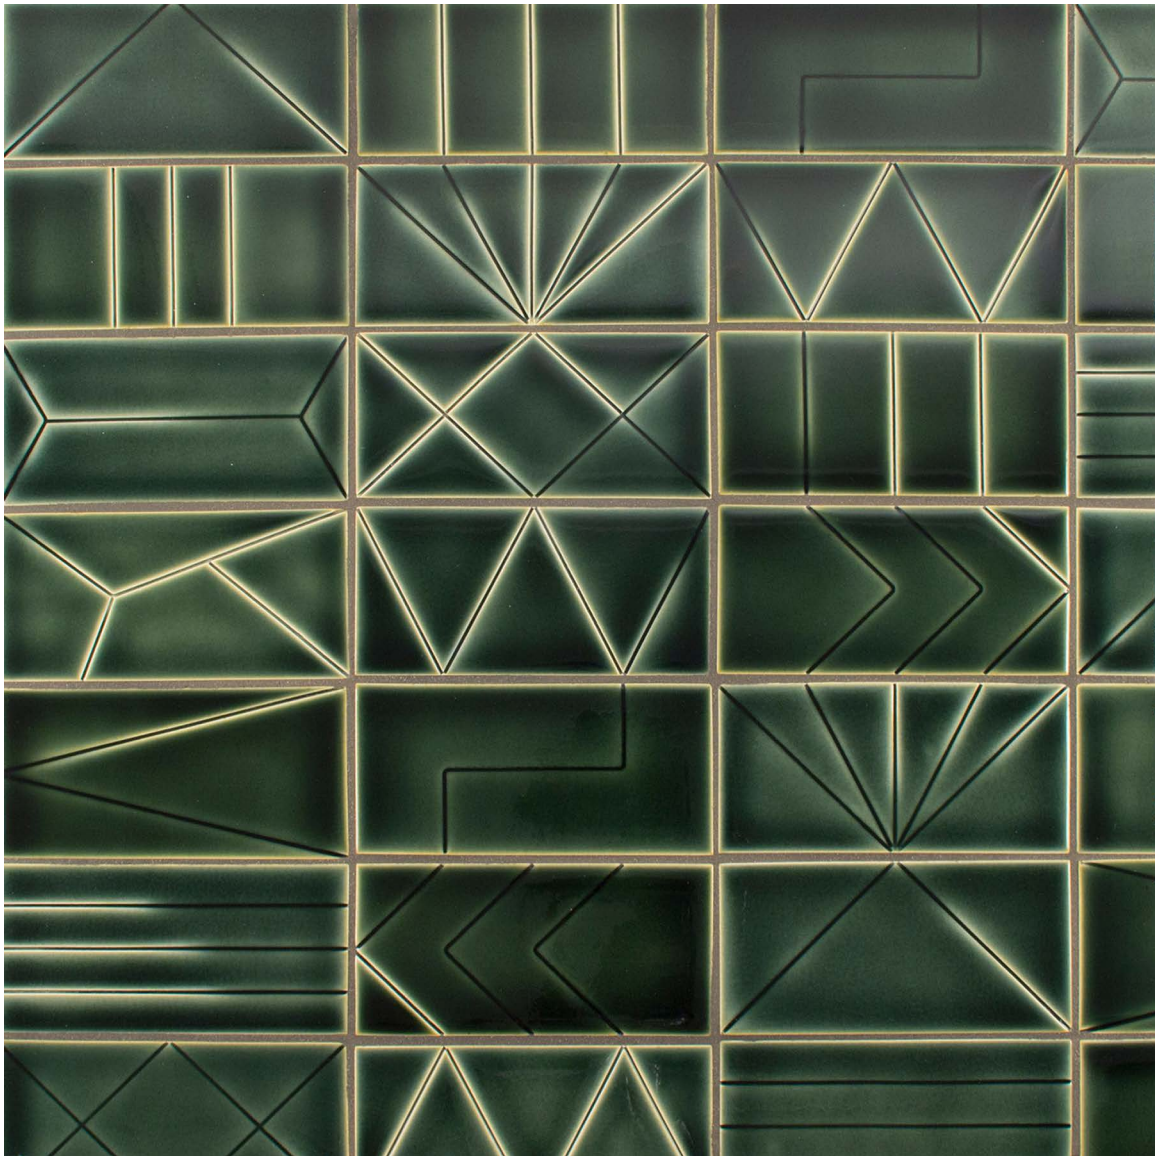

PRATT + LARSON

INLINE

Created by Belle Iskowitz + Anthony Asch, the InLine series enhances a classic shape with contemporary, linear patterning.

Comprised of 12 different 3x6 glyphs, InLine allows you to create beautiful, intriguing layers of pattern and geometry as simple or complex as you desire. Use a single element, mix and match or combine glyphs with smooth field to tell an infinite number of stories. We've included inspirational design layout suggestions within this brochure, but we're certain you will create exciting, new combinations that will allow you to transform your room into a space of significance.

InLine C Border

DESIGN INSPIRATION

InLine C

InLine D

InLine D

InLine E, H, + K

DESIGN INSPIRATION

InLine F

InLine F + L

InLine G

InLine H

InLine H + D

InLine H & E

InLine I + J

InLine K

PRATT + LARSON