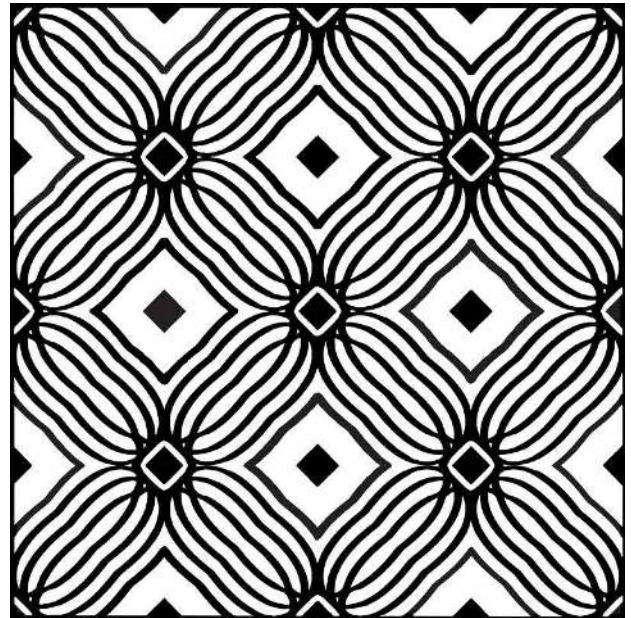

## EMBOSSED

Our Embossed series uses boldly carved lines to create delightful patterns. These gorgeous tiles are available in any of our glaze colors or may be hand painted using our Polywash technique. In a single color, glazes will melt and pool in the recesses of the design. Opaque glazes may subdue the pattern, while translucent glazes can accentuate it. These beautiful patterns can be further enhanced when hand painted, allowing you to add an accent color to the depths of the carving.

The palette below uses W1 as the over glaze which is clear, allowing these accent colors to shine and sparkle. Changing the over-glaze adds a wash of color over the whole tile. With a darker over-glaze some of the accent colors can be obscured. The more contrast between the accent and the over glaze the better the pattern will stand out.

## EMBOSSSED 6x6 PATTERNS

Embossed A EM-66XA

Embossed B EM-66XB

Embossed C EM-66XC

Embossed D EM-66XD

**PRATT + LARSON**