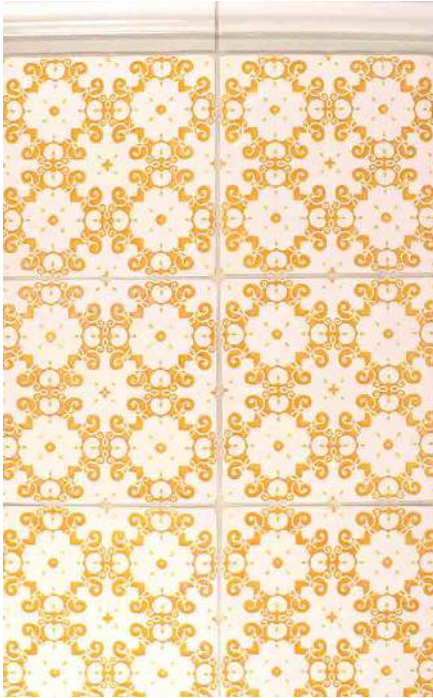

## EMBOSSED

Our Embossed series uses boldly carved lines to create delightful patterns. These gorgeous tiles are available in any of our glaze colors or may be hand painted using our Polywash technique. In a single color, glazes will melt and pool in the recesses of the design. Opaque glazes may subdue the pattern, while translucent glazes can accentuate it. These beautiful patterns can be further enhanced when hand painted, allowing you to add an accent color to the depths of the carving.

G2-152 Embossed B  
PW1 w/Shell

G2-154 Embossed A  
PW1 w/Blossom

G2-162 Embossed C  
PW1 w/Portland

G2-158 Embossed C W7

G2-161 Embossed D  
PW1 w/Island, W61

G2-163 Embossed B  
PW1 w/Cobalt

G2-155 Embossed A  
PW1 w/Marigold