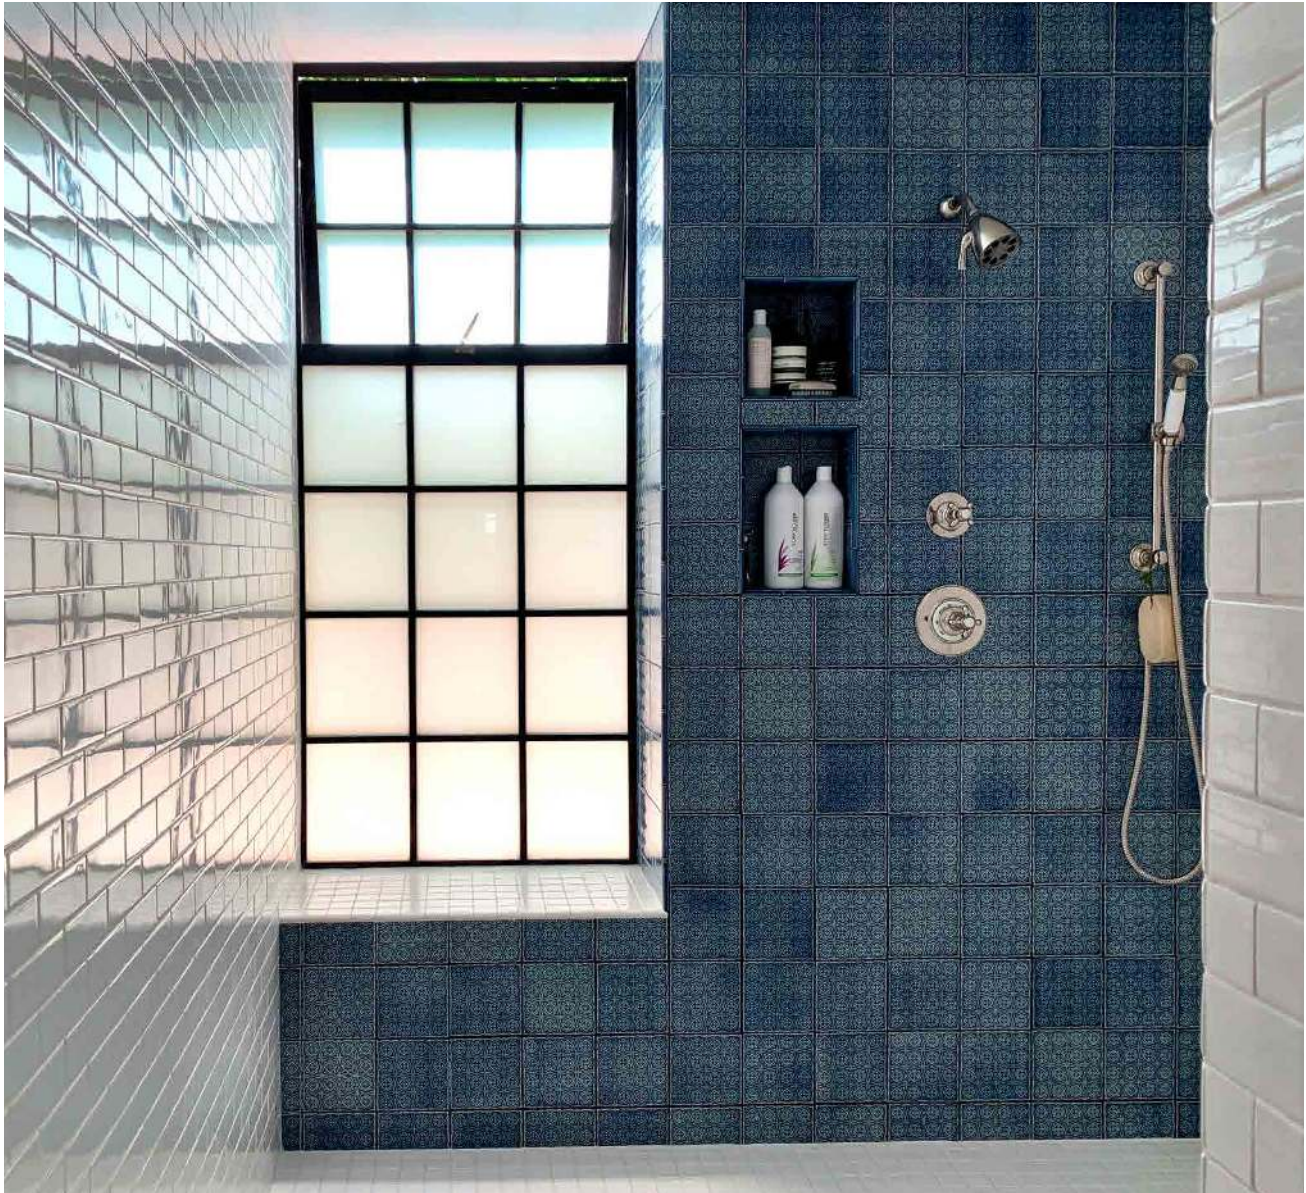

PRATT + LARSON

EMBOSSSED