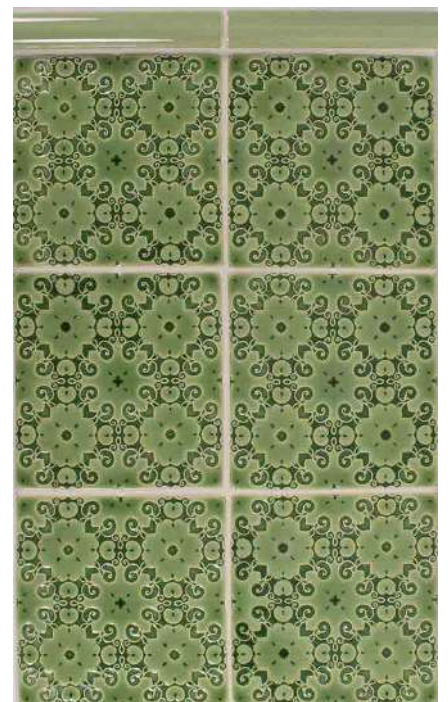

## EMBOSSED

Our Embossed series uses boldly carved lines to create delightful patterns. These gorgeous tiles are available in any of our glaze colors or may be hand painted using our Polywash technique. In a single color, glazes will melt and pool in the recesses of the design. Opaque glazes may subdue the pattern, while translucent glazes can accentuate it. These beautiful patterns can be further enhanced when hand painted, allowing you to add an accent color to the depths of the carving.

G2-152 Embossed B  
PW1 w/Shell

G2-154 Embossed A  
PW1 w/Blossom

G2-162 Embossed C  
PW1 w/Portland

G2-158 Embossed C W7

G2-161 Embossed D  
PW1 w/Island, W61

G2-163 Embossed B  
PW1 w/Cobalt

G2-155 Embossed A  
PW1 w/Marigold

G2-160 Embossed D  
PW1 w/Glacier

G2-156 Embossed B  
PW1 w/Leaf

G2-149 Embossed D  
PW1 w/Silver

G2-148 Embossed C W82

G2-157 Embossed A W50

## POLYWASH

Enhance the design elements of any Embossed pattern by using our handpainted, Polywash technique.

Choose from any of the 16 gorgeous accent colors shown below. Each pattern will hold the color in its own way, fine lines hold less color and deep lines hold more.