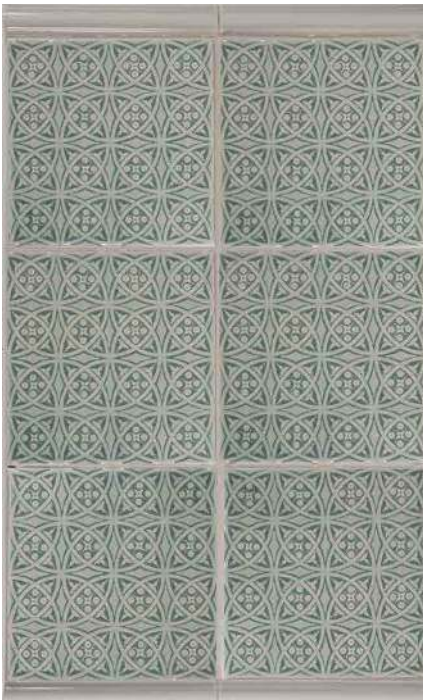

## EMBOSSED

Our Embossed series uses boldly carved lines to create delightful patterns. These gorgeous tiles are available in any of our glaze colors or may be hand painted using our Polywash technique. In a single color, glazes will melt and pool in the recesses of the design. Opaque glazes may subdue the pattern, while translucent glazes can accentuate it. These beautiful patterns can be further enhanced when hand painted, allowing you to add an accent color to the depths of the carving.

G2-152 Embossed B  
PW1 w/Shell

G2-154 Embossed A  
PW1 w/Blossom

G2-162 Embossed C  
PW1 w/Portland

G2-158 Embossed C W7

G2-161 Embossed D  
PW1 w/Island, W61

G2-163 Embossed B  
PW1 w/Cobalt

G2-155 Embossed A  
PW1 w/Marigold