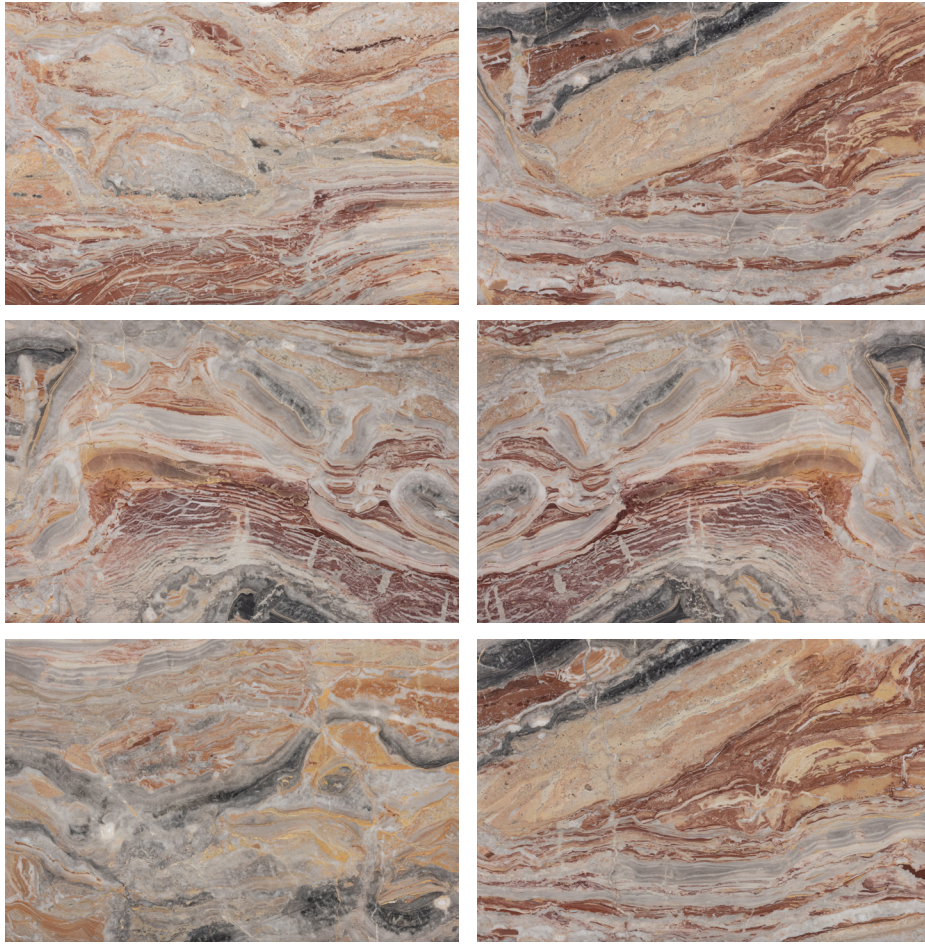

# ARABESCATO OROBICO ROSSO

---

For centuries, the quarries of the Brembana Valley in Northern Italy have yielded strikingly elegant marble, none more prized than this stone full of swirling drama. Added to the taupe and grey of classic Arabescato Orobico are waves of tawny sunset rose, saddle tan, deep peach, strong charcoal, and autumn-leaf russet. Arabescato Orobico Rosso is stocked in 16" x 24" honed field tile and matching 2cm honed slabs.

# ARABESCATO OROBICO ROSSO

High Honed

APPLICATIONS									VARIATION				TAILORED TO CUSTOMIZATION						
INTERIOR FLOOR	INTERIOR WALL	SHOWER WALL	SHOWER FLOOR	EXTERIOR FLOOR	EXTERIOR WALL	POOL/FOUNTAIN	COUNTER TOP	FIREPLACE SURROUND	V1	V2	V3	V4	CARPET CUTTING	FIELD	FINISH	MOSAIC	SADDLE	VANITY TOP	WATERJET
Light Traffic Commercial	All excluding showers	No	No	No	No	No	Yes	Yes											

**AVAILABLE SIZES**

**16" x 24" x 3/8"**  
(2.67 sf/unit)

*High Honed  
Aris Edge*

**NOTES**

<sup>1</sup> Alternate grout - Mapei Ultracolor Plus FA or Mapei Keracolor Unsanded  
 Tech note: The Marble Institute of America recommends installing resin-backed stone with epoxy-based setting materials. Consult your setting materials manufacturer for specific product.