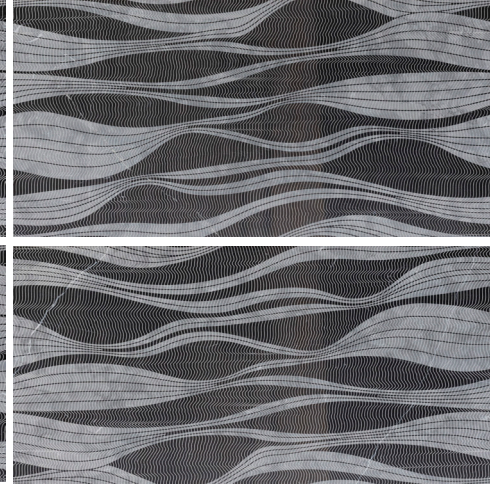

RIVER *by* LORI WEITZNER

River is the second pattern in our collaboration with award-winning textile designer, Lori Weitzner. River's graceful, flowing pattern is carved into marble with textural details and liquid lines that evoke currents or the meandering course of a river. The pattern's mixed matte/polished finish is intriguingly complex: an artistic play on light, fluidity, and movement. Stocked as a 12" x 24" field tile.

Ceramic Matrix

An Architectural Surfaces Company

RIVER *by* LORI WEITZNER

Bardiglio Nuvolato - Textured

Nero⁵ - Textured

APPLICATIONS							
INTERIOR FLOOR	INTERIOR WALL	SHOWER WALL	SHOWER FLOOR	EXTERIOR FLOOR	EXTERIOR WALL	POOL/ FOUNTAIN	COUNTER TOP
No	All	Yes, including steam	No	No	See notes ¹	No	No

VARIATION			
V1	V2	V3	V4

INSTALLATION/MAINTENANCE									
SETTING MATERIAL	GROUT	GROUT JOINT	MEMBRANE	CAULK	SEALER	CLEANER	INSTALLATION INSTRUCTIONS	LAYOUT	DRY LAYOUT
Ardex N23 Microtec Rapid Set ²	Ardex FG-C Microtec Unsanded ³	1/8" minimum	Mapei Mapelastic AquaDefense	Mapei Keracaulk Sanded	AquaMix Grout Release	AquaMix Concentrated Stone & Tile Cleaner	TCNA Handbook	Maintain Tile Orientation	Sample ⁴

TEXTURED FIELD TILE
TEXTURED FIELD TILE 12" x 24" x 3/8"

NOTES
¹ Bardiglio Nuvolato: No, China Black: Yes, non-freeze thaw
² Alternate Mortar - Mapei Granirapid 2-Part System
³ Alternate Grout - Mapei Keracolor Unsanded or Mapei Ultracolor Plus FA
⁴ Layout for overview of material before installation.
⁵ China Black features inherent veins and fissures in the stone, some of which are exposed during the manufacturing process.
Tech Notes: Do not use color enhancer. Install with Ardex N23 or Mapei Granirapid only.
Do not install with organic adhesive, or areas with rising moisture. Consider the use of a waterproofing membrane when installing on a concrete slab.