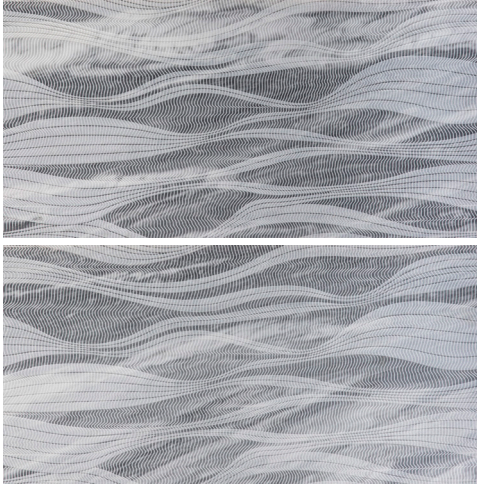

RIVER *by* LORI WEITZNER

River is the second pattern in our collaboration with award-winning textile designer, Lori Weitzner. River's graceful, flowing pattern is carved into marble with textural details and liquid lines that evoke currents or the meandering course of a river. The pattern's mixed matte/polished finish is intriguingly complex: an artistic play on light, fluidity, and movement. Stocked as a 12" x 24" field tile.

Ceramic Matrix

An Architectural Surfaces Company

RIVER *by* LORI WEITZNER

Bardiglio Nuvolato - Textured

Nero⁵ - Textured

APPLICATIONS							
INTERIOR FLOOR	INTERIOR WALL	SHOWER WALL	SHOWER FLOOR	EXTERIOR FLOOR	EXTERIOR WALL	POOL/ FOUNTAIN	COUNTER TOP
No	All	Yes, including steam	No	No	See notes ¹	No	No

TEXTURED FIELD TILE
TEXTURED FIELD TILE 12" x 24" x 3/8"

NOTES
¹ Bardiglio Nuvolato: No, China Black: Yes, non-freeze thaw
² Alternate Mortar - Mapei Granirapid 2-Part System
³ Alternate Grout - Mapei Keracolor Unsanded or Mapei Ultracolor Plus FA
⁴ Layout for overview of material before installation.
⁵ China Black features inherent veins and fissures in the stone, some of which are exposed during the manufacturing process.
Tech Notes: Do not use color enhancer. Install with Ardex N23 or Mapei Granirapid only.
Do not install with organic adhesive, or areas with rising moisture. Consider the use of a waterproofing membrane when installing on a concrete slab.