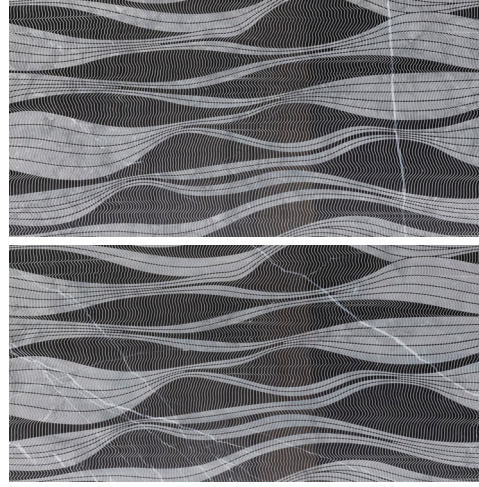

RIVER *by* LORI WEITZNER

River is the second pattern in our collaboration with award-winning textile designer, Lori Weitzner. River's graceful, flowing pattern is carved into marble with textural details and liquid lines that evoke currents or the meandering course of a river. The pattern's mixed matte/polished finish is intriguingly complex: an artistic play on light, fluidity, and movement. Stocked as a 12" x 24" field tile.

Ceramic Matrix

An Architectural Surfaces Company

RIVER *by* LORI WEITZNER

Bardiglio Nuvolato - Textured

Nero⁵ - Textured

APPLICATIONS							
INTERIOR FLOOR	INTERIOR WALL	SHOWER WALL	SHOWER FLOOR	EXTERIOR FLOOR	EXTERIOR WALL	POOL/ FOUNTAIN	COUNTER TOP
No	All	Yes, including steam	No	No	See notes ¹	No	No

VARIATION			
V1	V2	V3	V4

INSTALLATION/MAINTENANCE									
SETTING MATERIAL	GROUT	GROUT JOINT	MEMBRANE	CAULK	SEALER	CLEANER	INSTALLATION INSTRUCTIONS	LAYOUT	DRY LAYOUT
Ardex N23 Microtec Rapid Set ²	Ardex FG-C Microtec Unsanded ³	1/8" minimum	Mapei Mapelastic AquaDefense	Mapei Keracaulk Sanded	AquaMix Grout Release	AquaMix Concentrated Stone & Tile Cleaner	TCNA Handbook	Maintain Tile Orientation	Sample ⁴

TEXTURED FIELD TILE
TEXTURED FIELD TILE 12" x 24" x 3/8"

NOTES
¹ Bardiglio Nuvolato: No, China Black: Yes, non-freeze thaw
² Alternate Mortar - Mapei Granirapid 2-Part System
³ Alternate Grout - Mapei Keracolor Unsanded or Mapei Ultracolor Plus FA
⁴ Layout for overview of material before installation.
⁵ China Black features inherent veins and fissures in the stone, some of which are exposed during the manufacturing process.
Tech Notes: Do not use color enhancer. Install with Ardex N23 or Mapei Granirapid only.
Do not install with organic adhesive, or areas with rising moisture. Consider the use of a waterproofing membrane when installing on a concrete slab.