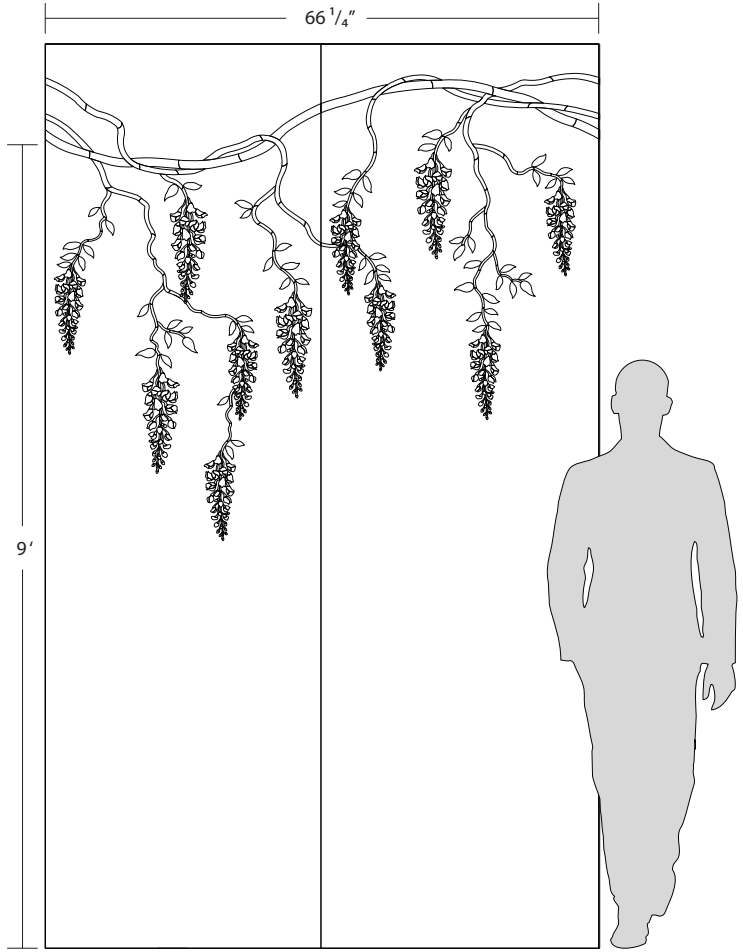

WISTERIA

An exquisite evocation in mosaic of the flowing charm of Wisteria. With its lush, purple pendant blossoms, a Wisteria vine can decorate walls for generations, and via the use of both waterjet and tesserae techniques, this stone version's beauty will delight for years to come. Designed as full-wall décor, Wisteria's petals are crafted of polished Lilac marble and Vanilla Onyx, with vines of honed Bianco Dolomiti. Each segment of Wisteria comprises a full crate of interlocking sheets that total 49.67 square feet, covering an area of 9' x 5', and may be extended horizontally as desired. For walls taller than 9' or if other colors are desired, please inquire about custom options.

WISTERIA

BIANCO DOLOMITI - Bianco Dolomiti - Background, Cloud - Leaves, Vanilla Onyx - Flowers, Lilac - Flowers

APPLICATIONS								
INTERIOR FLOOR	INTERIOR WALL	SHOWER WALL	SHOWER FLOOR	EXTERIOR FLOOR	EXTERIOR WALL	POOL/ FOUNTAIN	COUNTER TOP	FIREPLACE SURROUND
Light/Medium Traffic Commercial	All	All	Yes	No	No	No	Yes	Yes

WISTERIA INSTALLATION GUIDE

SINGLE UNIT

UNIT DIVIDED INTO A and B SHEETS:

A sections and B sections = 66-1/4"

PACKAGING:
SHEETS A1-A12 IN BOX 1 & BOX 2
SHEETS B1-B12 IN BOX 3 & BOX 4

UNIT SIZE: 66-1/4 x 108 x 3/8"
49.67 SF