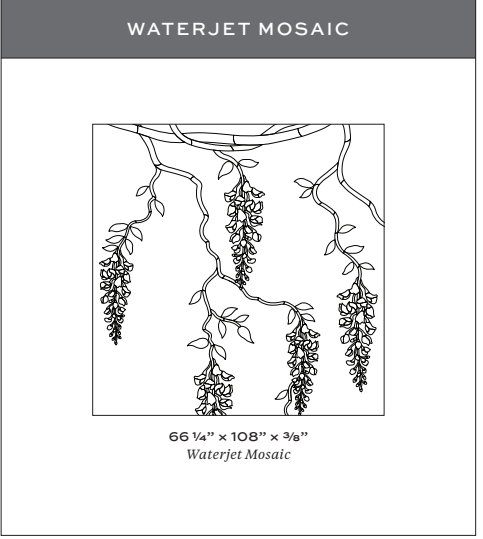

WISTERIA

An exquisite evocation in mosaic of the flowing charm of Wisteria. With its lush, purple pendant blossoms, a Wisteria vine can decorate walls for generations, and via the use of both waterjet and tesserae techniques, this stone version's beauty will delight for years to come. Designed as full-wall décor, Wisteria's petals are crafted of polished Lilac marble and Vanilla Onyx, with vines of honed Bianco Dolomiti. Each segment of Wisteria comprises a full crate of interlocking sheets that total 49.67 square feet, covering an area of 9' x 5', and may be extended horizontally as desired. For walls taller than 9' or if other colors are desired, please inquire about custom options.

WISTERIA

BIANCO DOLOMITI - Bianco Dolomiti - Background, Cloud - Leaves, Vanilla Onyx - Flowers, Lilac - Flowers

APPLICATIONS								
INTERIOR FLOOR	INTERIOR WALL	SHOWER WALL	SHOWER FLOOR	EXTERIOR FLOOR	EXTERIOR WALL	POOL/ FOUNTAIN	COUNTER TOP	FIREPLACE SURROUND
Light/Medium Traffic Commercial	All	All	Yes	No	No	No	Yes	Yes

NOTES

¹ Alternate mortar - Ardex N23 White Microtec Rapid Set or Mapei Ultraflex 2 White
² Alternate grout - Mapei Ultracolor Plus FA or Mapei Flexcolor CQ
 Tech Note: Individual sheets of this mosaic are not square.
 Sheets are irregular and combine into a seamless interlocking pattern. Plan your layout accordingly. Pattern sheets will not interlock with each other. Dry laying of this product prior to installation is recommended. White mortar is recommended for natural stone.
 Sold In Full crates Only, Sold as a set of multiple meshed sheets: Packed into 4 Boxes A1, A2, B1, B2.