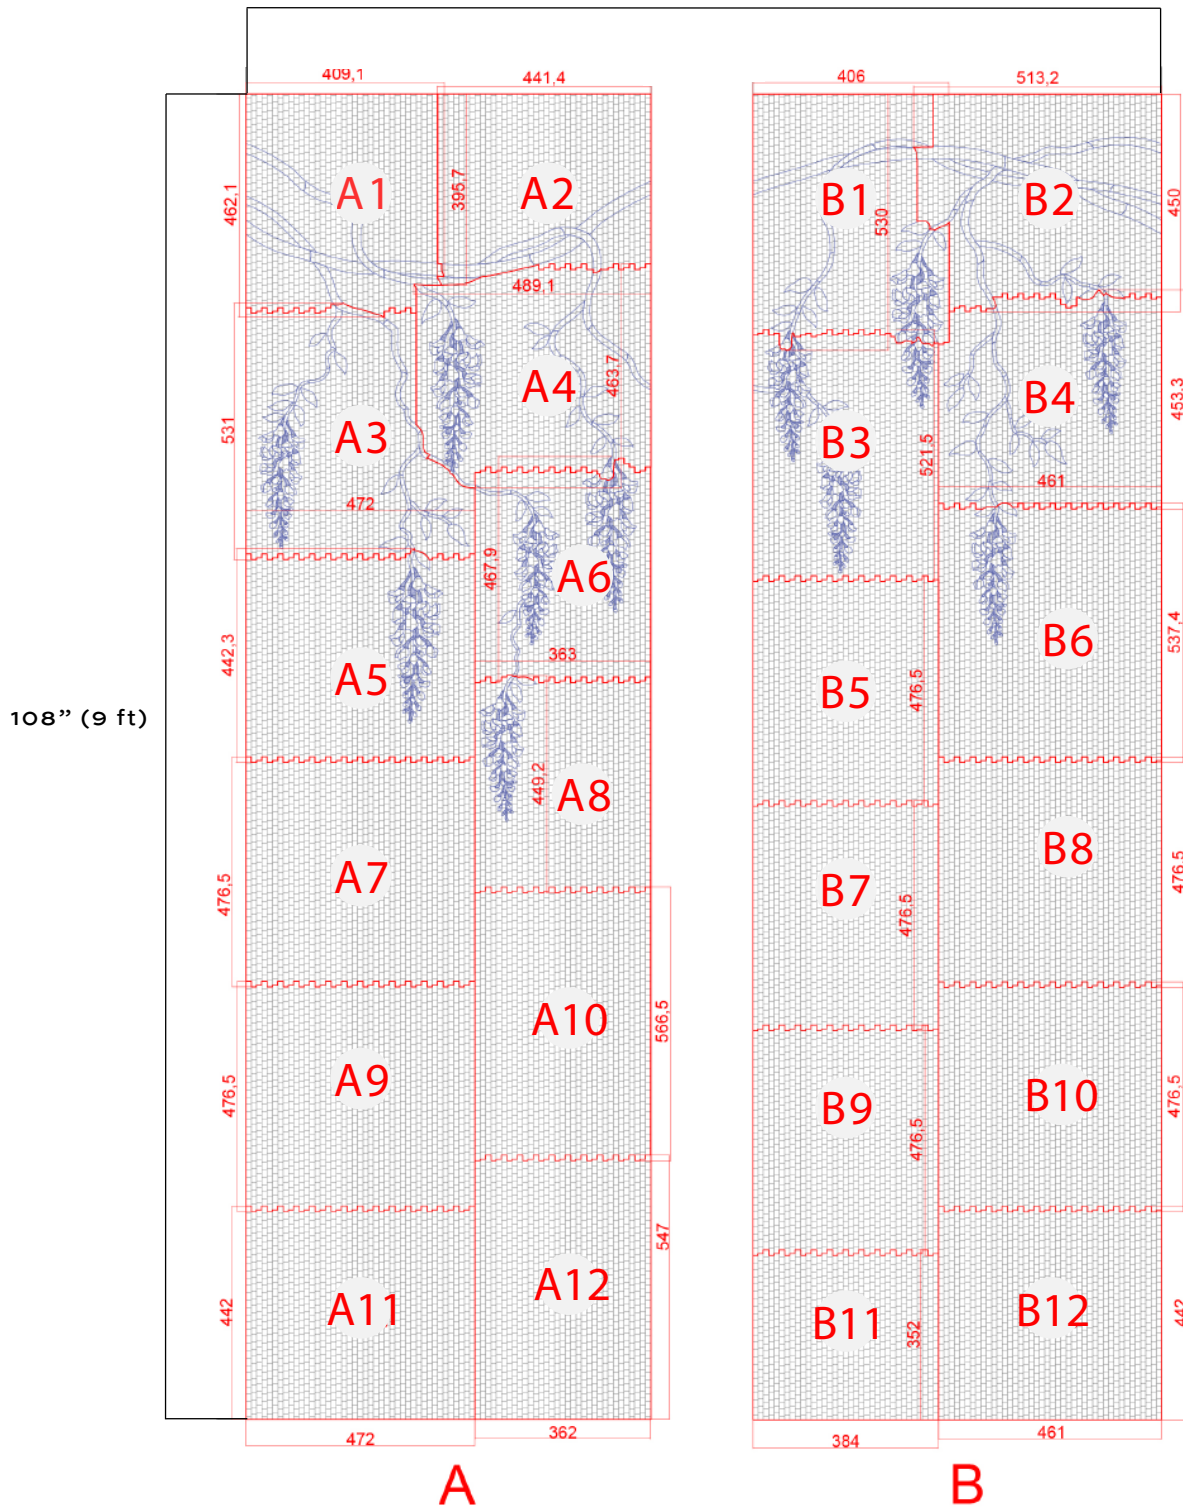

WISTERIA

An exquisite evocation in mosaic of the flowing charm of Wisteria. With its lush, purple pendant blossoms, a Wisteria vine can decorate walls for generations, and via the use of both waterjet and tesserae techniques, this stone version's beauty will delight for years to come. Designed as full-wall décor, Wisteria's petals are crafted of polished Lilac marble and Vanilla Onyx, with vines of honed Bianco Dolomiti. Each segment of Wisteria comprises a full crate of interlocking sheets that total 49.67 square feet, covering an area of 9' x 5', and may be extended horizontally as desired. For walls taller than 9' or if other colors are desired, please inquire about custom options.

WISTERIA

BIANCO DOLOMITI - Bianco Dolomiti - Background, Cloud - Leaves, Vanilla Onyx - Flowers, Lilac - Flowers

APPLICATIONS								
INTERIOR FLOOR	INTERIOR WALL	SHOWER WALL	SHOWER FLOOR	EXTERIOR FLOOR	EXTERIOR WALL	POOL/ FOUNTAIN	COUNTER TOP	FIREPLACE SURROUND
Light/Medium Traffic Commercial	All	All	Yes	No	No	No	Yes	Yes

NOTES

¹ Alternate mortar - Ardex N23 White Microtec Rapid Set or Mapei Ultraflex 2 White
² Alternate grout - Mapei Ultracolor Plus FA or Mapei Flexcolor CQ
 Tech Note: Individual sheets of this mosaic are not square.
 Sheets are irregular and combine into a seamless interlocking pattern. Plan your layout accordingly. Pattern sheets will not interlock with each other. Dry laying of this product prior to installation is recommended. White mortar is recommended for natural stone.
 Sold In Full crates Only, Sold as a set of multiple meshed sheets: Packed into 4 Boxes A1, A2, B1, B2.

WISTERIA INSTALLATION GUIDE

SINGLE UNIT

UNIT DIVIDED INTO A and B SHEETS:

A sections and B sections = 66-1/4"

PACKAGING:
SHEETS A1-A12 IN BOX 1 & BOX 2
SHEETS B1-B12 IN BOX 3 & BOX 4

UNIT SIZE: 66-1/4 x 108 x 3/8"
49.67 SF