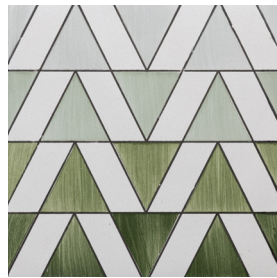

A MANO

A collection of hand-painted & glazed red-clay ceramic tile, with the detail that has made Maiolica tile highly prized by collectors for six centuries. These hand-drawn, brushed-on geometric patterns update the style of traditional Maiolica while celebrating the creative heritage of the art form. The three patterns are: Piramide, Triangolo and diamonte, each offered in three colorways, designed to work brilliantly on their own for walls and floors, and to coordinate with Artistic Tile's natural stone collections as well. Green mixes verdant shades from pale mint to rich leaf. Blue ranges from sky to rain cloud to deep indigo. Natural elegantly mixes both cool & warm neutrals, with a clean ivory background. Each pattern was conceived with a linear installation repeat that creates dynamic visual rhythm. Each A Mano tile is 8" x 8" x 1/2", and made exclusively for Artistic Tile in Italy.

SHOWN: A MANO BLUE PYRAMIDE CERAMIC 8" x 8" x 1/2" FIELD TILE

BEST of year
FINALIST 2022

INTERIOR
DESIGN

Ceramic Matrix

An Architectural Surfaces Company

A MANO

Triangolo Blue

Pyramide Blue

Diamonte Blue

Triangolo Natural

Pyramide Natural

Diamonte Natural

Triangolo Green

Pyramide Green

Diamonte Green

APPLICATIONS								
INTERIOR FLOOR	INTERIOR WALL	SHOWER WALL	SHOWER FLOOR	EXTERIOR FLOOR	EXTERIOR WALL	POOL/ FOUNTAIN	COUNTER TOP	FIREPLACE SURROUND
Residential Medium	All	Yes, including steam	No	No	Yes, Non-Freeze Thaw	No	Yes	Yes

AVAILABLE SIZES		
A MANO DIAMONTE CERAMIC FIELD TILE 8" x 8" x 1/2" Matte	A MANO TRIANGOLO CERAMIC FIELD TILE 8" x 8" x 1/2" Matte	A MANO PYRAMIDE CERAMIC FIELD TILE 8" x 8" x 1/2" Matte

NOTES
¹ Alternate Mortar- Ardex X4 White Tile & Stone Mortar
² Alternate grout - Mapei Flexcolor CQ, Ardex FG-C Microtec Unsanded
TechNotes: Hand Painted Terracotta on Red Clay Body