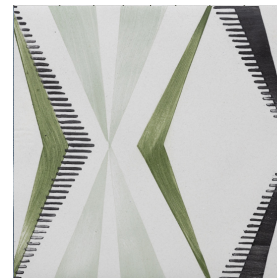

A MANO

A collection of hand-painted & glazed red-clay ceramic tile, with the detail that has made Maiolica tile highly prized by collectors for six centuries. These hand-drawn, brushed-on geometric patterns update the style of traditional Maiolica while celebrating the creative heritage of the art form. The three patterns are: Piramide, Triangolo and diamonte, each offered in three colorways, designed to work brilliantly on their own for walls and floors, and to coordinate with Artistic Tile's natural stone collections as well. Green mixes verdant shades from pale mint to rich leaf. Blue ranges from sky to rain cloud to deep indigo. Natural elegantly mixes both cool & warm neutrals, with a clean ivory background. Each pattern was conceived with a linear installation repeat that creates dynamic visual rhythm. Each A Mano tile is 8" x 8" x 1/2", and made exclusively for Artistic Tile in Italy.

SHOWN: A MANO BLUE PYRAMIDE CERAMIC 8" x 8" x 1/2" FIELD TILE

BEST of year
FINALIST 2022

INTERIOR
DESIGN

Ceramic Matrix

An Architectural Surfaces Company

A MANO

Triangolo Blue

Pyramide Blue

Diamonte Blue

Triangolo Natural

Pyramide Natural

Diamonte Natural

Triangolo Green

Pyramide Green

Diamonte Green

APPLICATIONS								
INTERIOR FLOOR	INTERIOR WALL	SHOWER WALL	SHOWER FLOOR	EXTERIOR FLOOR	EXTERIOR WALL	POOL/ FOUNTAIN	COUNTER TOP	FIREPLACE SURROUND
Residential Medium	All	Yes, including steam	No	No	Yes, Non-Freeze Thaw	No	Yes	Yes

AVAILABLE SIZES		
A MANO DIAMONTE CERAMIC FIELD TILE 8" x 8" x 1/2" Matte	A MANO TRIANGOLO CERAMIC FIELD TILE 8" x 8" x 1/2" Matte	A MANO PYRAMIDE CERAMIC FIELD TILE 8" x 8" x 1/2" Matte

NOTES
¹ Alternate Mortar- Ardex X4 White Tile & Stone Mortar
² Alternate grout - Mapei Flexcolor CQ, Ardex FG-C Microtec Unsanded
TechNotes: Hand Painted Terracotta on Red Clay Body