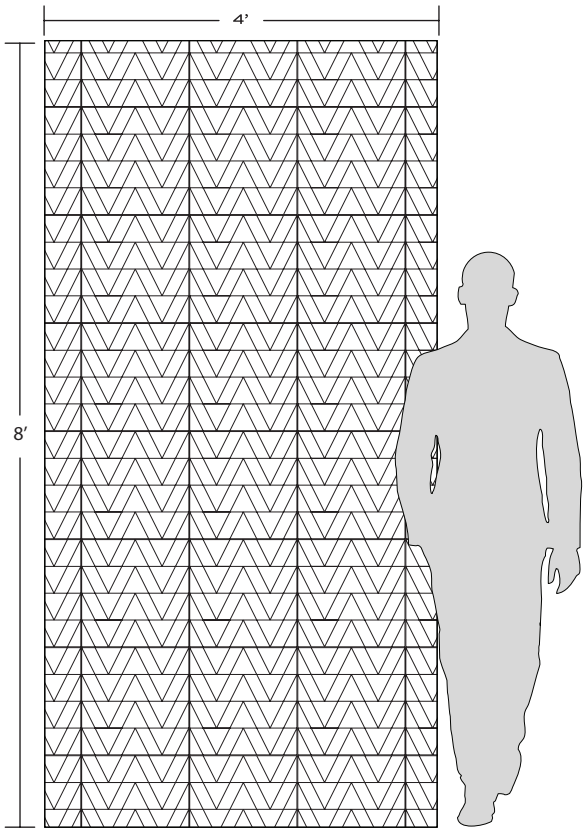

A MANO

TRIANGOLO