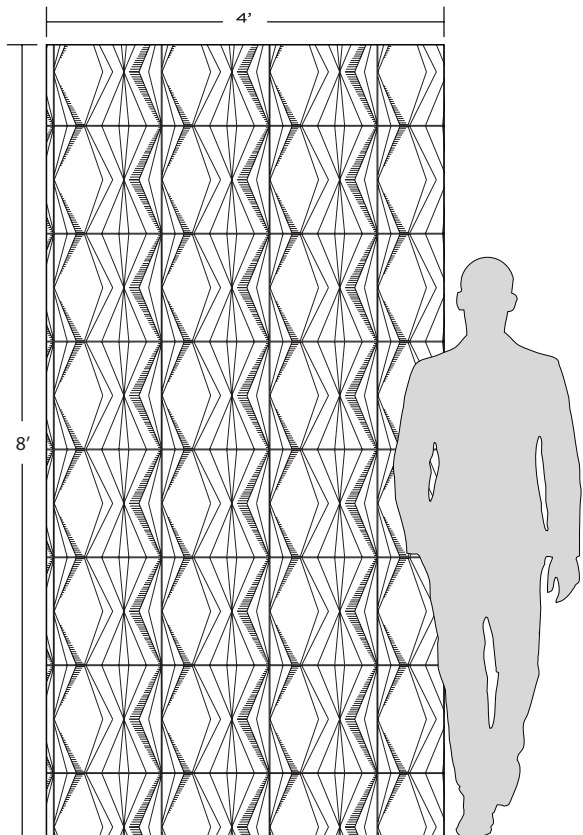

A MANO

A collection of hand-painted & glazed red-clay ceramic tile, with the detail that has made Maiolica tile highly prized by collectors for six centuries. These hand-drawn, brushed-on geometric patterns update the style of traditional Maiolica while celebrating the creative heritage of the art form. The three patterns are: Piramide, Triangolo and diamonte, each offered in three colorways, designed to work brilliantly on their own for walls and floors, and to coordinate with Artistic Tile's natural stone collections as well. Green mixes verdant shades from pale mint to rich leaf. Blue ranges from sky to rain cloud to deep indigo. Natural elegantly mixes both cool & warm neutrals, with a clean ivory background. Each pattern was conceived with a linear installation repeat that creates dynamic visual rhythm. Each A Mano tile is 8" x 8" x 1/2", and made exclusively for Artistic Tile in Italy.

AVAILABLE SIZES		
A MANO DIAMONTE CERAMIC FIELD TILE 8" x 8" x 1/2" Matte	A MANO TRIANGOLO CERAMIC FIELD TILE 8" x 8" x 1/2" Matte	A MANO PYRAMIDE CERAMIC FIELD TILE 8" x 8" x 1/2" Matte

NOTES
¹ Alternate Mortar- Ardex X4 White Tile & Stone Mortar
² Alternate grout - Mapei Flexcolor CQ, Ardex FG-C Microtec Unsanded
TechNotes: Hand Painted Terracotta on Red Clay Body

Ceramic Matrix

An Architectural Surfaces Company

A MANO

TRIANGOLO

PYRAMIDE

DIAMONTE

Ceramic Matrix

An Architectural Surfaces Company