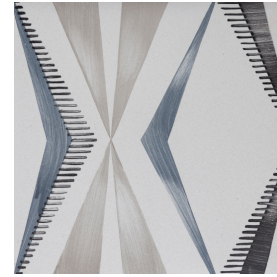

Diamonte Natural