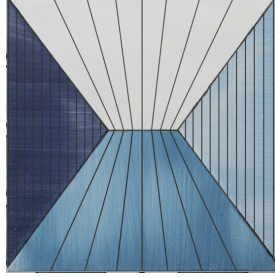

A MANO

A collection of hand-painted & glazed red-clay ceramic tile, with the detail that has made Maiolica tile highly prized by collectors for six centuries. These hand-drawn, brushed-on geometric patterns update the style of traditional Maiolica while celebrating the creative heritage of the art form. The three patterns are: Piramide, Triangolo and diamonte, each offered in three colorways, designed to work brilliantly on their own for walls and floors, and to coordinate with Artistic Tile's natural stone collections as well. Green mixes verdant shades from pale mint to rich leaf. Blue ranges from sky to rain cloud to deep indigo. Natural elegantly mixes both cool & warm neutrals, with a clean ivory background. Each pattern was conceived with a linear installation repeat that creates dynamic visual rhythm. Each A Mano tile is 8" x 8" x 1/2", and made exclusively for Artistic Tile in Italy.

SHOWN: A MANO BLUE PYRAMIDE CERAMIC 8" x 8" x 1/2" FIELD TILE

BEST of year
FINALIST 2022

INTERIOR
DESIGN

Ceramic Matrix

An Architectural Surfaces Company

A MANO

Triangolo Blue

Pyramide Blue

Diamonte Blue

Triangolo Natural

Pyramide Natural

Diamonte Natural

Triangolo Green

Pyramide Green

Diamonte Green

APPLICATIONS								
INTERIOR FLOOR	INTERIOR WALL	SHOWER WALL	SHOWER FLOOR	EXTERIOR FLOOR	EXTERIOR WALL	POOL/ FOUNTAIN	COUNTER TOP	FIREPLACE SURROUND
Residential Medium	All	Yes, including steam	No	No	Yes, Non-Freeze Thaw	No	Yes	Yes