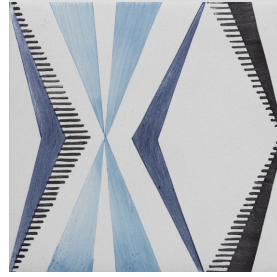

A MANO

A collection of hand-painted & glazed red-clay ceramic tile, with the detail that has made Maiolica tile highly prized by collectors for six centuries. These hand-drawn, brushed-on geometric patterns update the style of traditional Maiolica while celebrating the creative heritage of the art form. The three patterns are: Piramide, Triangolo and diamonte, each offered in three colorways, designed to work brilliantly on their own for walls and floors, and to coordinate with Artistic Tile's natural stone collections as well. Green mixes verdant shades from pale mint to rich leaf. Blue ranges from sky to rain cloud to deep indigo. Natural elegantly mixes both cool & warm neutrals, with a clean ivory background. Each pattern was conceived with a linear installation repeat that creates dynamic visual rhythm. Each A Mano tile is 8" x 8" x 1/2", and made exclusively for Artistic Tile in Italy.

SHOWN: A MANO BLUE PYRAMIDE CERAMIC 8" x 8" x 1/2" FIELD TILE

BEST of year
FINALIST 2022

INTERIOR
DESIGN

Ceramic Matrix

An Architectural Surfaces Company

A MANO

Triangolo Blue

Pyramide Blue