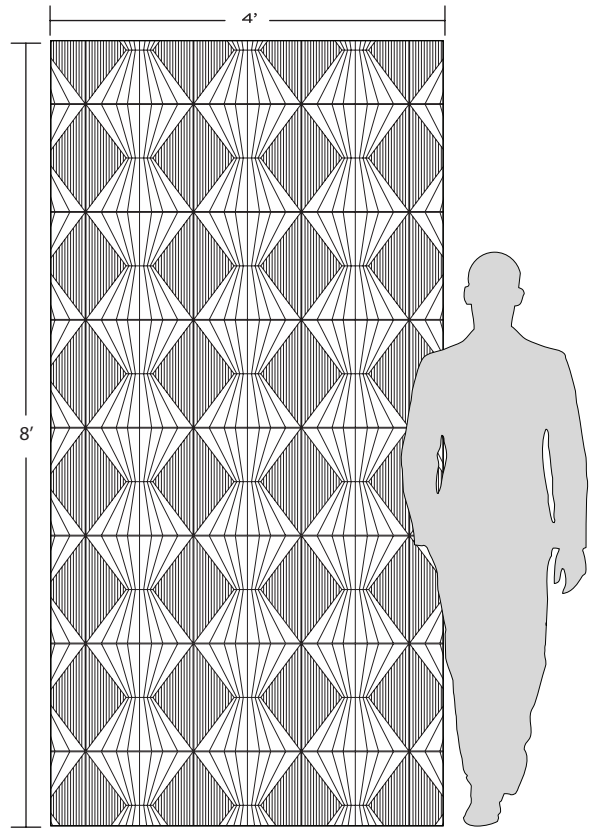

AVAILABLE SIZES		
A MANO DIAMONTE CERAMIC FIELD TILE 8" x 8" x 1/2" Matte	A MANO TRIANGOLO CERAMIC FIELD TILE 8" x 8" x 1/2" Matte	A MANO PYRAMIDE CERAMIC FIELD TILE 8" x 8" x 1/2" Matte

NOTES
¹ Alternate Mortar- Ardex X4 White Tile & Stone Mortar
² Alternate grout - Mapei Flexcolor CQ, Ardex FG-C Microtec Unsanded
TechNotes: Hand Painted Terracotta on Red Clay Body

Ceramic Matrix

An Architectural Surfaces Company

A MANO

TRIANGOLO

PYRAMIDE

DIAMONTE

Ceramic Matrix

An Architectural Surfaces Company