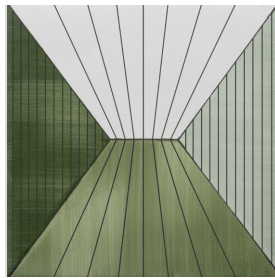

A MANO

A collection of hand-painted & glazed red-clay ceramic tile, with the detail that has made Maiolica tile highly prized by collectors for six centuries. These hand-drawn, brushed-on geometric patterns update the style of traditional Maiolica while celebrating the creative heritage of the art form. The three patterns are: Piramide, Triangolo and diamonte, each offered in three colorways, designed to work brilliantly on their own for walls and floors, and to coordinate with Artistic Tile's natural stone collections as well. Green mixes verdant shades from pale mint to rich leaf. Blue ranges from sky to rain cloud to deep indigo. Natural elegantly mixes both cool & warm neutrals, with a clean ivory background. Each pattern was conceived with a linear installation repeat that creates dynamic visual rhythm. Each A Mano tile is 8" x 8" x 1/2", and made exclusively for Artistic Tile in Italy.

SHOWN: A MANO BLUE PYRAMIDE CERAMIC 8" x 8" x 1/2" FIELD TILE

BEST of year
FINALIST 2022

INTERIOR
DESIGN

Ceramic Matrix

An Architectural Surfaces Company

A MANO

Triangolo Blue

Pyramide Blue

Diamonte Blue

Triangolo Natural

Pyramide Natural

Diamonte Natural

Triangolo Green

Pyramide Green

Diamonte Green

APPLICATIONS								
INTERIOR FLOOR	INTERIOR WALL	SHOWER WALL	SHOWER FLOOR	EXTERIOR FLOOR	EXTERIOR WALL	POOL/ FOUNTAIN	COUNTER TOP	FIREPLACE SURROUND
Residential Medium	All	Yes, including steam	No	No	Yes, Non-Freeze Thaw	No	Yes	Yes

AVAILABLE SIZES		
A MANO DIAMONTE CERAMIC FIELD TILE 8" x 8" x 1/2" Matte	A MANO TRIANGOLO CERAMIC FIELD TILE 8" x 8" x 1/2" Matte	A MANO PYRAMIDE CERAMIC FIELD TILE 8" x 8" x 1/2" Matte

NOTES
¹ Alternate Mortar- Ardex X4 White Tile & Stone Mortar
² Alternate grout - Mapei Flexcolor CQ, Ardex FG-C Microtec Unsanded
TechNotes: Hand Painted Terracotta on Red Clay Body