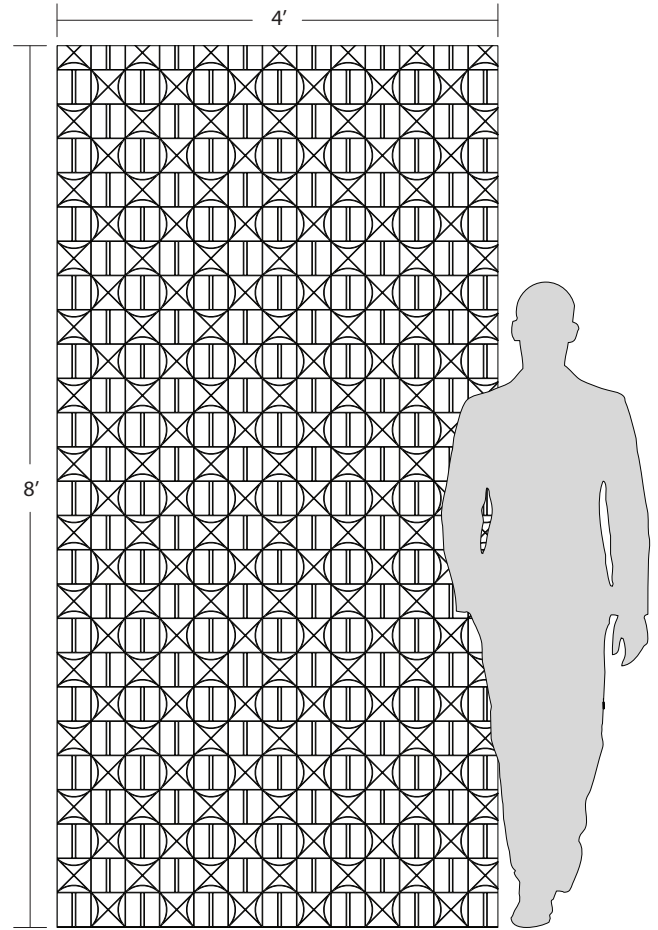

APPLICATIONS									VARIATION				TAILORED TO CUSTOMIZATION		
INTERIOR FLOOR	INTERIOR WALL	SHOWER WALL	SHOWER FLOOR	EXTERIOR FLOOR	EXTERIOR WALL	POOL/FOUNTAIN	COUNTER TOP	FIREPLACE SURROUND	V1	V2	V3	V4	CARPET CUTTING	FIELD	
Light Commercial	All	All¹	No²	No	No	No	NO	Yes					FINISH	MOSAIC	
													SADDLE	VANITY TOP	WATERJET

INSTALLATION/MAINTENANCE									
SETTING MATERIAL	GROUT	GROUT JOINT	MEMBRANE	CAULK	SEALER	CLEANER	INSTALLATION INSTRUCTIONS	LAYOUT	DRY LAYOUT
Ardex N23 White Microtec Rapid Set³	Ardex FG-C Microtec UNSanded⁴	As established on sheets	Ardex 8 + 9	Ardex SX	AquaMix Sealers Choice Gold	AquaMix Concentrated Cleaner	TCNA Handbook	No	Sample Dry Layout

WATERJET MOSAIC

14 15/16" x 14 15/16" x 3/8"
(1.55 sf/unit)
Interlocking Sheet

Honed Finish

NOTES

1. ¹ Product must be installed in accordance with current TCNA Handbook Stone Methods.
   - ² Vanilla - Conventional Only
     Vanilla - Yes, excluding steam
   - ³ Blue & Moca Motar- Mapei Granirapid White 2-part System
     Vanilla mortar- Ardex X4 White Tile & Stone Mortar, Mapei Ultraflex 2 White
   - ⁴ Alternate grout - Mapei Ultracolor Plus FA or Mapei Flexcolor CQ
2. Tech Notes: Individual sheets of this mosaic are not square. Sheets are irregular and combine into a seamless interlocking pattern. Plan your layout accordingly. White mortar is recommended for natural stone.

Ceramic Matrix

An Architectural Surfaces Company