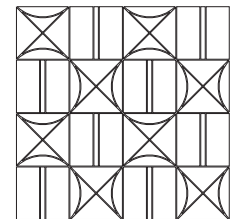

WATERJET MOSAIC

14 15/16" x 14 15/16" x 3/8"
(1.55 sf/unit)
Interlocking Sheet

Honed Finish

NOTES

1. ¹ Product must be installed in accordance with current TCNA Handbook Stone Methods.
   - ² Vanilla - Conventional Only
     Vanilla - Yes, excluding steam
   - ³ Blue & Moca Motar- Mapei Granirapid White 2-part System
     Vanilla mortar- Ardex X4 White Tile & Stone Mortar, Mapei Ultraflex 2 White
   - ⁴ Alternate grout - Mapei Ultracolor Plus FA or Mapei Flexcolor CQ
2. Tech Notes: Individual sheets of this mosaic are not square. Sheets are irregular and combine into a seamless interlocking pattern. Plan your layout accordingly. White mortar is recommended for natural stone.

Ceramic Matrix

An Architectural Surfaces Company