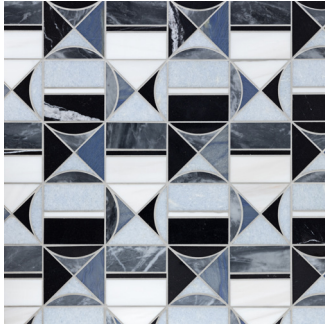

HIDDEN CIRCLES

Hidden Circles layers a mix of elemental shapes to create a mesmerizing geometric pattern. Presented in Blue, Moca, and Vanilla colorways, Hidden Circles can also be customized via our Tailored To program.

PICTURED: HIDDEN CIRCLE MOCA

Ceramic Matrix

An Architectural Surfaces Company

HIDDEN CIRCLES

BLUE
Azul Macauba, Azul Cielo, Bardiglio
Nuvolato, Nero Marquina, Bianco
Dolomiti

MOCA
Dark Emperador, Nero Marquina,
Grey Foussana, Smoke, Calacatta Gold

VANILLA
Bianco Dolomiti, Vanilla Onyx,
Botticino, White Sand, Calacatta Gold

APPLICATIONS									VARIATION				TAILORED TO CUSTOMIZATION		
INTERIOR FLOOR	INTERIOR WALL	SHOWER WALL	SHOWER FLOOR	EXTERIOR FLOOR	EXTERIOR WALL	POOL/FOUNTAIN	COUNTER TOP	FIREPLACE SURROUND	V1	V2	V3	V4	CARPET CUTTING	FIELD	
Light Commercial	All	All ¹	No ²	No	No	No	NO	Yes					FINISH	MOSAIC	
													SADDLE	VANITY TOP	WATERJET

WATERJET MOSAIC

14 15/16" x 14 15/16" x 3/8"
(1.55 sf/unit)
Interlocking Sheet

Honed Finish

NOTES

- ¹ Product must be installed in accordance with current TCNA Handbook Stone Methods.
 - ² Vanilla - Conventional Only
Vanilla - Yes, excluding steam
 - ³ Blue & Moca Motar- Mapei Granirapid White 2-part System
Vanilla mortar- Ardex X4 White Tile & Stone Mortar, Mapei Ultraflex 2 White
 - ⁴ Alternate grout - Mapei Ultracolor Plus FA or Mapei Flexcolor CQ
- Tech Notes: Individual sheets of this mosaic are not square. Sheets are irregular and combine into a seamless interlocking pattern. Plan your layout accordingly. White mortar is recommended for natural stone.