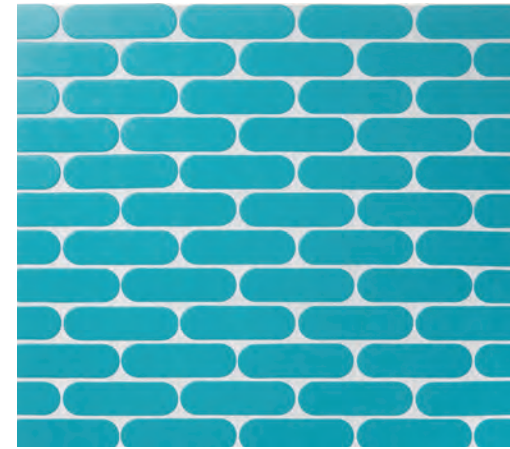

PERSUASION | TWIST
1 7/8 x 2 1/8 (MESH MOUNTED)

SHIMMIE | TWIST
5/8 x 1 7/8 (MESH MOUNTED)

JETSETTER

BILLBOARD | JETSETTER
1 7/8 HEX (MESH MOUNTED)

DISCO | JETSETTER
1 7/8 DIAMETER (MESH MOUNTED)

JIVE | JETSETTER
3 7/8 x 1 1/8 (MESH MOUNTED)