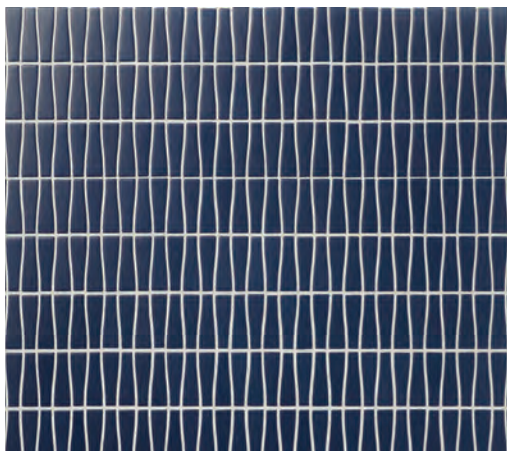

SHIMMIE | VOGUE
5/8 x 1 7/8 (MESH MOUNTED)