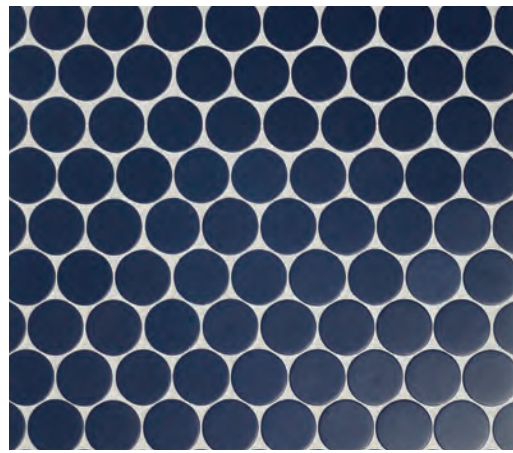

DISCO | VOGUE
1 7/8 DIAMETER (MESH MOUNTED)