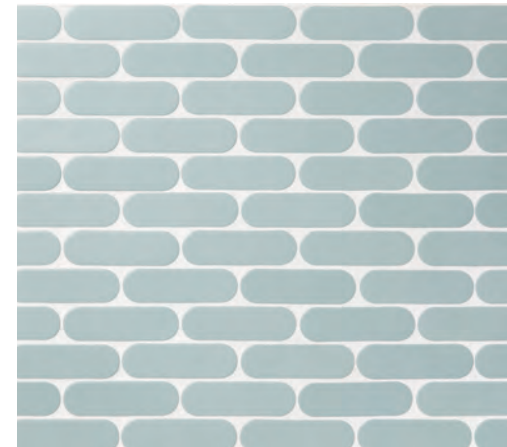

PERSUASION | HIGHLAND
1 7/8 x 2 1/8 (MESH MOUNTED)

SHIMMIE | HIGHLAND
5/8 x 1 7/8 (MESH MOUNTED)

SOUL CITY

BILLBOARD | SOUL CITY
1 7/8 HEX (MESH MOUNTED)

DISCO | SOUL CITY
1 7/8 DIAMETER (MESH MOUNTED)

JIVE | SOUL CITY
3 7/8 x 1 1/8 (MESH MOUNTED)