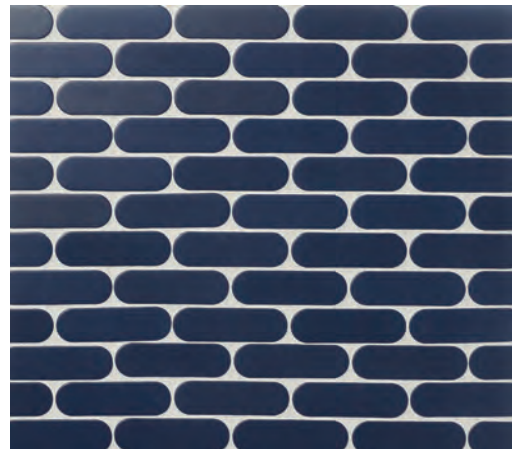

SHIMMIE | BREAKTHROUGH
5/8 x 1 7/8 (MESH MOUNTED)

VOGUE

BILLBOARD | VOGUE
1 7/8 HEX (MESH MOUNTED)

DISCO | VOGUE
1 7/8 DIAMETER (MESH MOUNTED)

JIVE | VOGUE
3 7/8 x 1 1/8 (MESH MOUNTED)

PARLAY | VOGUE
1 7/8 x 1 1/8 (MESH MOUNTED)