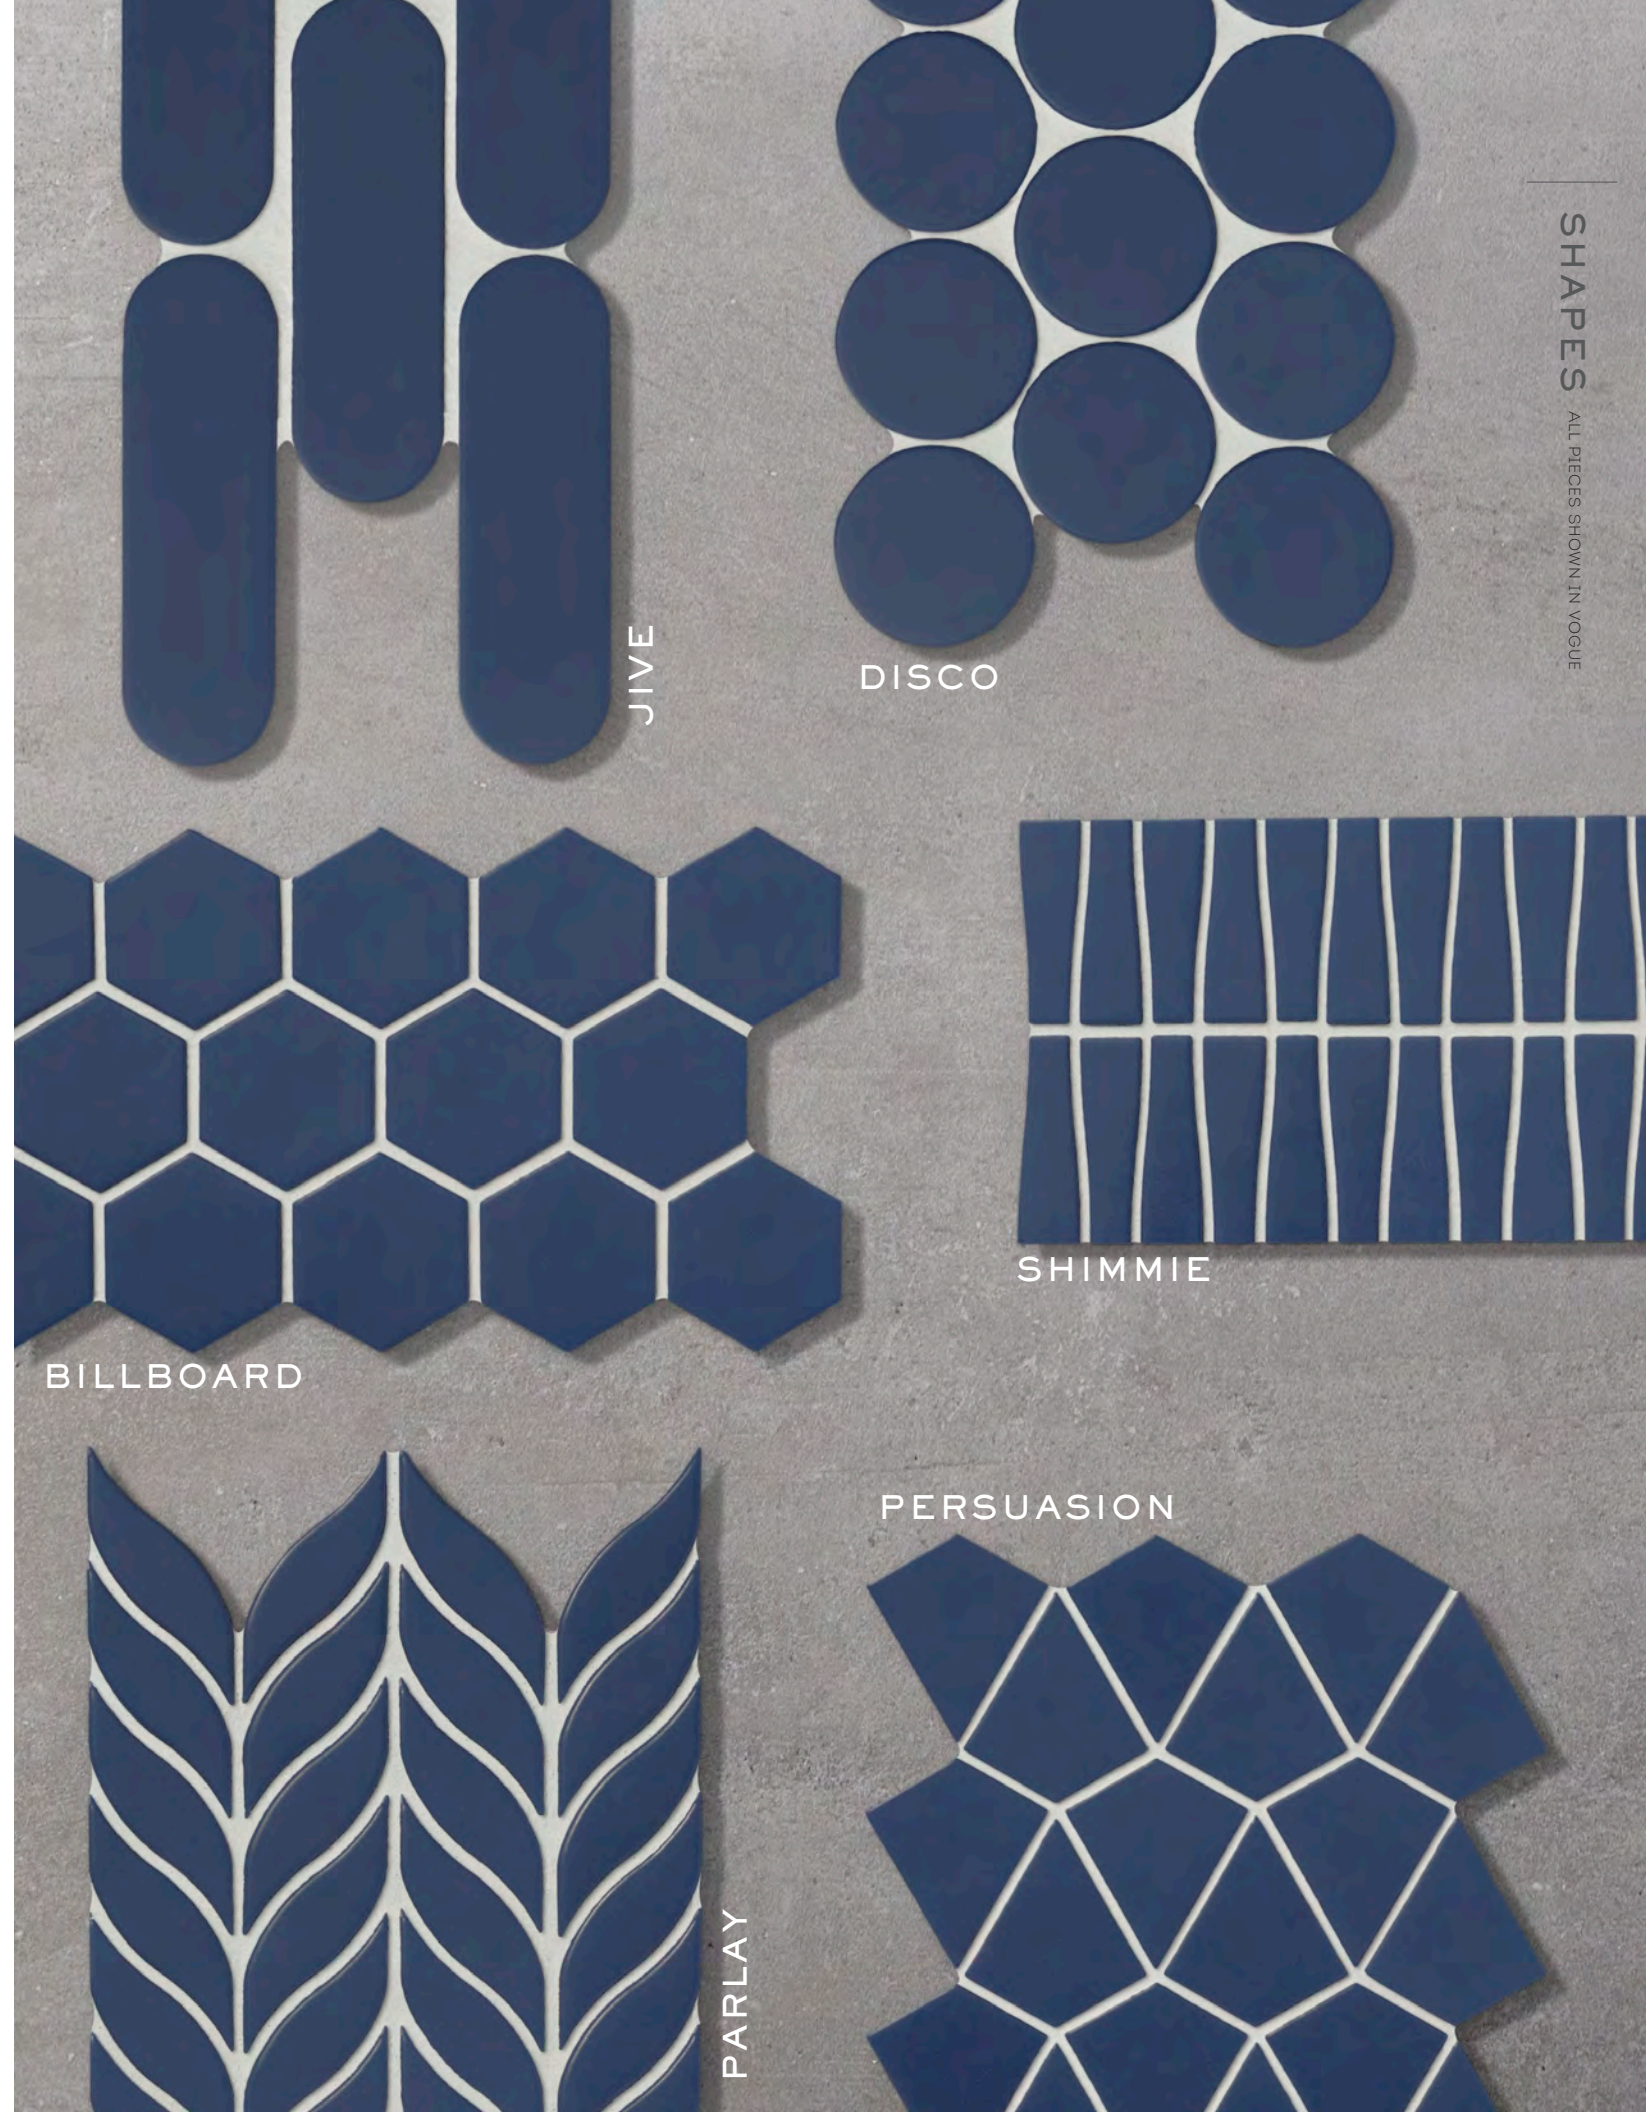

HUSTLE

JIVE

DISCO

BILLBOARD

SHIMMIE

PARLAY

PERSUASION