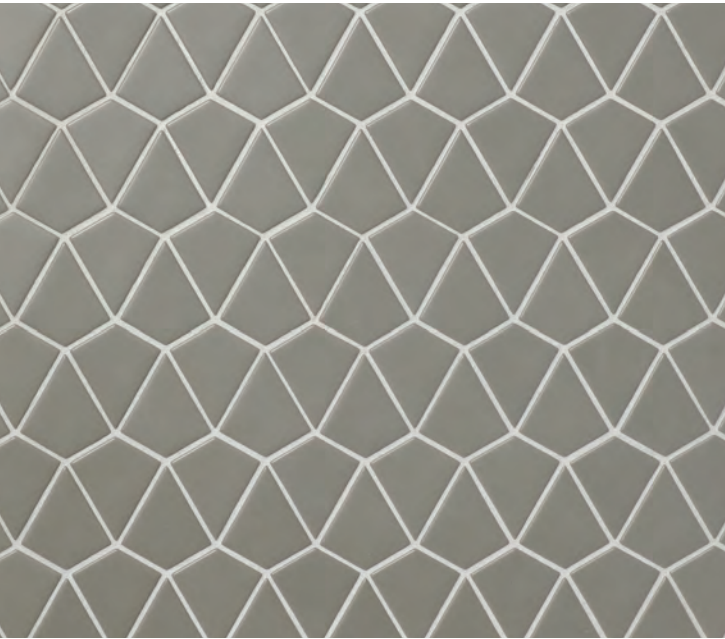

PERSUASION | NIGHT FEVER
1 7/8 x 2 1/8 (MESH MOUNTED)

SHIMMIE | NIGHT FEVER
5/8 x 1 7/8 (MESH MOUNTED)

HUSTLE

(FACING): JIVE IN NIGHT FEVER

HUSTLE

VERSATILE • MODERN • SUSTAINABLE

With Hustle, anything goes. When colors and shapes ranging from traditional to modern are fused with high durability, the design options are boundless. Find your rhythm.

AT-A-GLANCE

- 14 COLORS
- 6 SHAPES
- MESH MOUNTED
- QUICKSHIP

APPLICATIONS

- RESIDENTIAL WALLS AND FLOORS*
- COMMERCIAL WALLS
- FIREPLACE SURROUNDS AND COOKTOP AREAS (TEMPERATURE MUST NOT EXCEED 752°F)
- SHOWERS (INCLUDING STEAM)
- EXTERIORS (INCLUDING FREEZE THAW AREAS)
- POOLS AND FOUNTAINS