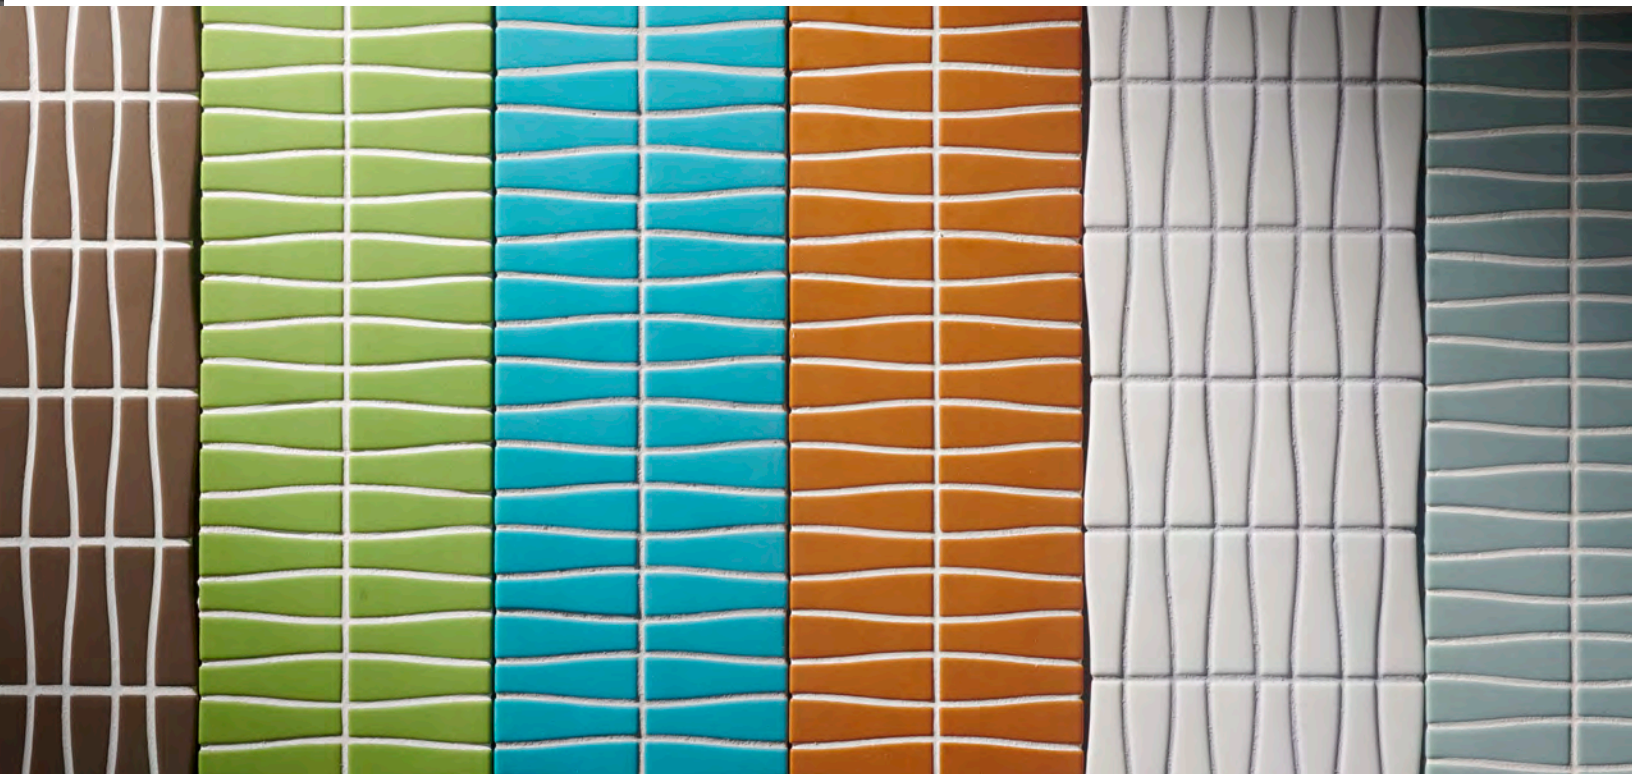

HUSTLE

VERSATILE. MODERN. SUSTAINABLE.

Ceramic Matrix