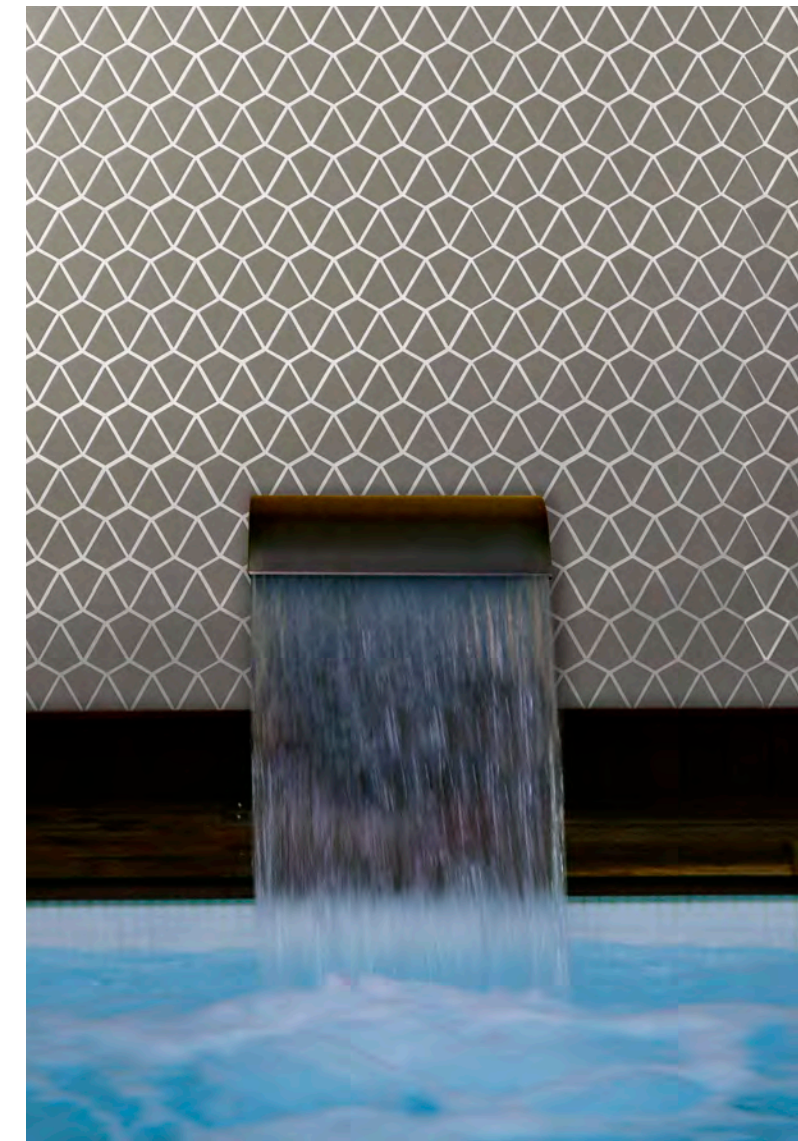

(FACING): CLOCKWISE: DISCO IN INFERNO,
PERSUASION IN BRONX,
JIVE IN UPTOWN