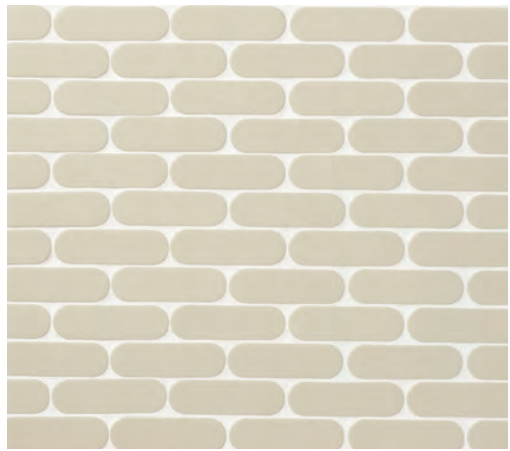

JIVE | FREELANCE
3 7/8 x 1 1/8 (MESH MOUNTED)