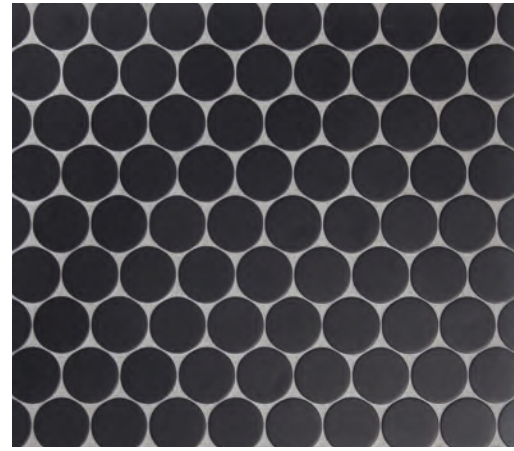

DISCO | NIGHT FEVER
1 7/8 DIAMETER (MESH MOUNTED)