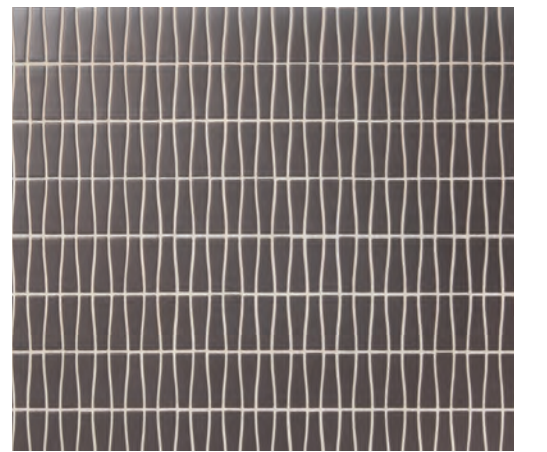

JIVE | BREAKTHROUGH
3 7/8 x 1 1/8 (MESH MOUNTED)

PARLAY | BREAKTHROUGH
2 1/4 x 5/8 (MESH MOUNTED)

PERSUASION | CULTURE
1 7/8 x 2 1/8 (MESH MOUNTED)

SHIMMIE | CULTURE
5/8 x 1 7/8 (MESH MOUNTED)

PERSUASION | BREAKTHROUGH
1 7/8 x 2 1/8 (MESH MOUNTED)