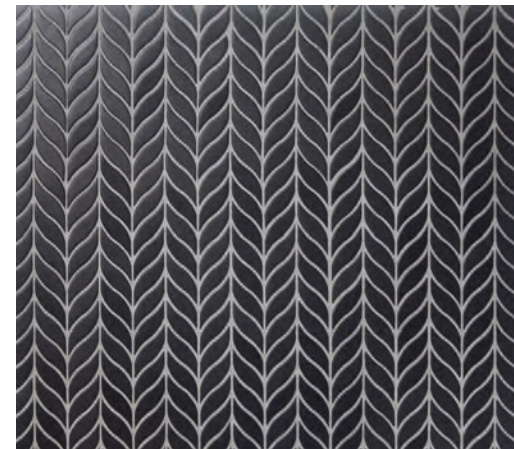

BRONX

BILLBOARD | BRONX
1 7/8 HEX (MESH MOUNTED)

DISCO | BRONX
1 7/8 DIAMETER (MESH MOUNTED)

JIVE | BRONX
3 7/8 x 1 1/8 (MESH MOUNTED)

PARLAY | BRONX
1 7/8 x 1 1/8 (MESH MOUNTED)

PERSUASION | BRONX
1 7/8 x 2 1/8 (MESH MOUNTED)

SHIMMIE | BRONX
5/8 x 1 7/8 (MESH MOUNTED)

NIGHT FEVER

BILLBOARD | NIGHT FEVER
1 7/8 HEX (MESH MOUNTED)

DISCO | NIGHT FEVER
1 7/8 DIAMETER (MESH MOUNTED)

JIVE | NIGHT FEVER
3 7/8 x 1 1/8 (MESH MOUNTED)

PARLAY | NIGHT FEVER
1 7/8 x 1 1/8 (MESH MOUNTED)