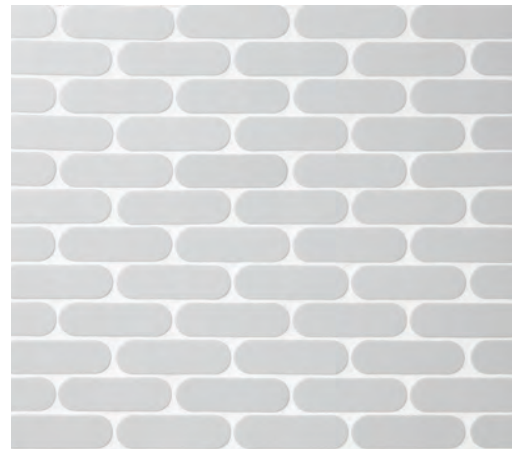

MINDSET

BILLBOARD | MINDSET
1 7/8 HEX (MESH MOUNTED)

DISCO | MINDSET
1 7/8 DIAMETER (MESH MOUNTED)

JIVE | MINDSET
3 7/8 x 1 1/8 (MESH MOUNTED)

PARLAY | MINDSET
2 1/4 x 5/8 (MESH MOUNTED)

PERSUASION | MINDSET
1 7/8 x 2 1/8 (MESH MOUNTED)