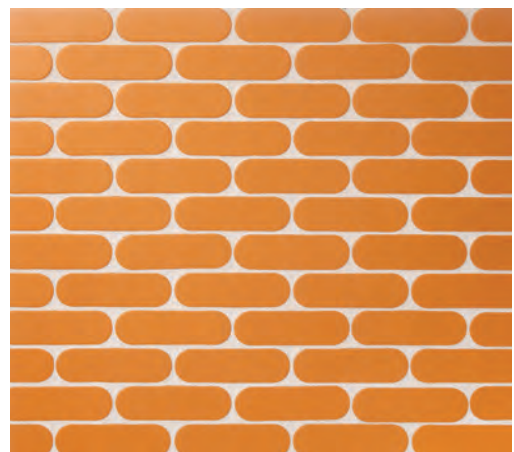

JIVE | FANDANGO
3 7/8 x 1 1/8 (MESH MOUNTED)