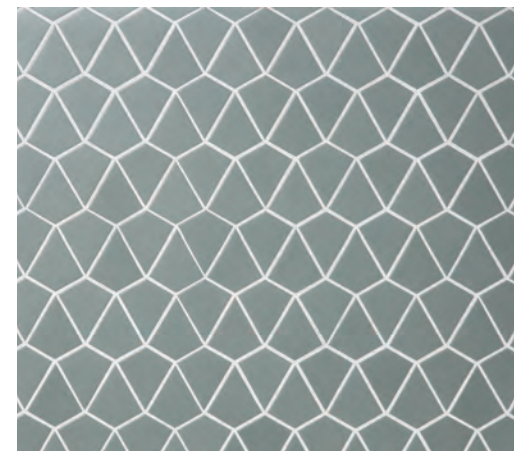

SHIMMIE | MINDSET
5/8 x 1 7/8 (MESH MOUNTED)

HIGHLAND

BILLBOARD | HIGHLAND
1 7/8 HEX (MESH MOUNTED)

DISCO | HIGHLAND
1 7/8 DIAMETER (MESH MOUNTED)

JIVE | HIGHLAND
3 7/8 x 1 1/8 (MESH MOUNTED)

PARLAY | HIGHLAND
2 1/4 x 5/8 (MESH MOUNTED)