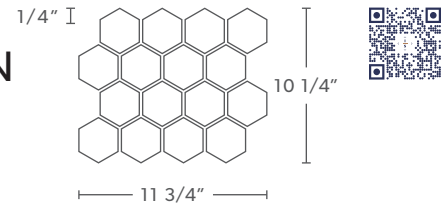

PATTERN:
2" x 8"

This product comes as individual pieces.
All dimensions are nominal. One Tile = .11 sq. ft.

PATTERN:
3.5" x 12"

This product comes as individual pieces.
All dimensions are nominal. One Tile = .30 sq. ft.

PATTERN:
6" x 12"

This product comes as individual pieces.
All dimensions are nominal. One Tile = .48 sq. ft.

PATTERN:
3" HEXAGON

This product comes in mesh mounted sheets.
All dimensions are nominal. One Sheet = .83 sq. ft.

PATTERN:
ELONGATED HEXAGON

This product comes in mesh mounted sheets.
All dimensions are nominal. One Sheet = .82 sq. ft.

PATTERN:
FLAT TRIM

This product comes as individual pieces.
All dimensions are nominal. One Tile = .66 lin. ft.
Thickness: 1/4"

PATTERN: ELONGATED HEXAGON

Actual Dimensions:
10.59" x 11.1" x .25"
268.98 x 281.94 x 6.35mm
Area Covered: .82 sq. ft./piece
Weight per box: 29 lbs.
Sheets per box: 11

PATTERN: FLAT TRIM

Actual Dimensions:
.71" x 7.87" x .25"
18.03mm x 199.89mm x 6.35mm
Area Covered: .66 lin. ft./piece
Weight per box: 30 lbs.
Pieces per box: 225