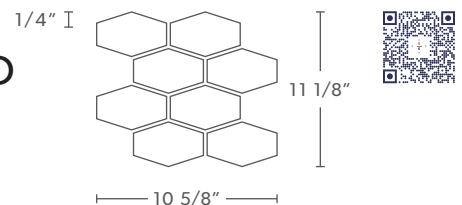

PATTERN:
2" x 8"

This product comes as individual pieces.
All dimensions are nominal. One Tile = .11 sq. ft.

PATTERN:
3.5" x 12"

This product comes as individual pieces.
All dimensions are nominal. One Tile = .30 sq. ft.

PATTERN:
6" x 12"

This product comes as individual pieces.
All dimensions are nominal. One Tile = .48 sq. ft.

PATTERN:
3" HEXAGON

This product comes in mesh mounted sheets.
All dimensions are nominal. One Sheet = .83 sq. ft.

PATTERN:
ELONGATED HEXAGON

This product comes in mesh mounted sheets.
All dimensions are nominal. One Sheet = .82 sq. ft.

PATTERN:
FLAT TRIM

This product comes as individual pieces.
All dimensions are nominal. One Tile = .66 lin. ft.
Thickness: 1/4"

PATTERN: ELONGATED HEXAGON

Actual Dimensions:
10.59" x 11.1" x .25"
268.98 x 281.94 x 6.35mm
Area Covered: .82 sq. ft./piece
Weight per box: 29 lbs.
Sheets per box: 11

PATTERN: FLAT TRIM

Actual Dimensions:
.71" x 7.87" x .25"
18.03mm x 199.89mm x 6.35mm
Area Covered: .66 lin. ft./piece
Weight per box: 30 lbs.
Pieces per box: 225