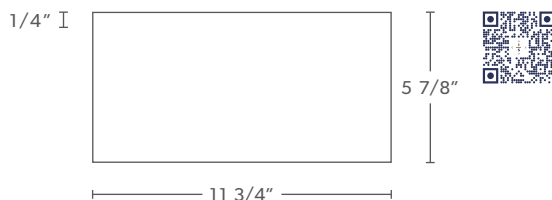

PATTERN:
2" x 8"

This product comes as individual pieces.
All dimensions are nominal. One Tile = .11 sq. ft.

PATTERN:
3.5" x 12"

This product comes as individual pieces.
All dimensions are nominal. One Tile = .30 sq. ft.

PATTERN:
6" x 12"

This product comes as individual pieces.
All dimensions are nominal. One Tile = .48 sq. ft.

PATTERN:
3" HEXAGON

This product comes in mesh mounted sheets.
All dimensions are nominal. One Sheet = .83 sq. ft.

PATTERN:
ELONGATED HEXAGON

This product comes in mesh mounted sheets.
All dimensions are nominal. One Sheet = .82 sq. ft.

PATTERN:
FLAT TRIM

This product comes as individual pieces.
All dimensions are nominal. One Tile = .66 lin. ft.
Thickness: 1/4"

PATTERN: ELONGATED HEXAGON

Actual Dimensions:
10.59" x 11.1" x .25"
268.98 x 281.94 x 6.35mm
Area Covered: .82 sq. ft./piece
Weight per box: 29 lbs.
Sheets per box: 11

PATTERN: FLAT TRIM

Actual Dimensions:
.71" x 7.87" x .25"
18.03mm x 199.89mm x 6.35mm
Area Covered: .66 lin. ft./piece
Weight per box: 30 lbs.
Pieces per box: 225