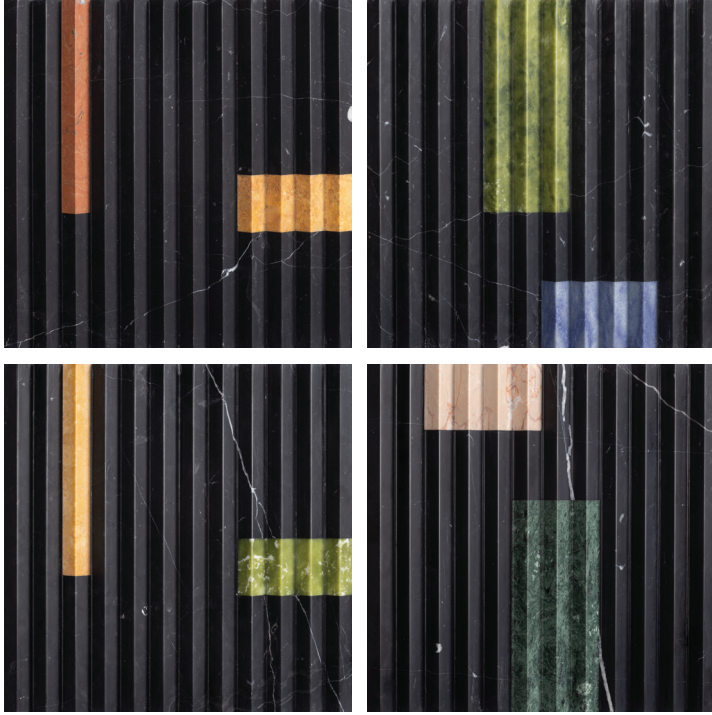

PINNACLE FÊTE

Pinnacle Fete takes the modern classic Pinnacle design and inserts colorful, sculpted marbles and quartzites in a rhythmic patchwork against a ground of Nero marble. The carved triangular flutes expose the internal complexity of both the white-veined details of the background, and the rich, varied color of the inlays. The full repeat is 24" x 24", created by four distinct 12" x 12" parts. The scintillating visual rhythm of the repeat will create walls of true sophistication.

Ceramic Matrix

PINNACLE FÊTE

Nero marble with inlays of Azul Macaubas, Rojo Alicante, and other colorful marbles.

APPLICATIONS									VARIATION				TAILORED TO CUSTOMIZATION	
INTERIOR FLOOR	INTERIOR WALL	SHOWER WALL	SHOWER FLOOR	EXTERIOR FLOOR	EXTERIOR WALL	POOL/ FOUNTAIN	COUNTER TOP	FIREPLACE SURROUND	V1	V2	V3	V4	CARPET CUTTING	FIELD
No	All	Conventional Only	Conventional Only	No	No	No	No	Yes					FINISH	MOSAIC
													SADDLE	VANITY TOP
													WATERJET	

STONE FIELD DIMENSIONAL

24" x 24" x 3/8" (4 sf/unit)
 Projection: 3/4"
 Sold as a set of 4 pieces
 (for a total of 4 square feet per set)

Honed Finish

NOTES

¹ Alternate grout - Mapei Keracolor Unsanded or Ardex FG-C Microtec Unsanded
 Tech Notes: Carved natural stone—hand-finished. Allow for variation in piece-to-piece alignment.
 We recommend only using Mapei Ultraflex LFT mortar and follow all instructions for correct installation method.

PINNACLE FÊTE

SET OF 4 UNITS

PART A

PART B

PART C

PART D

UNITS IN REPEAT

Ceramic Matrix