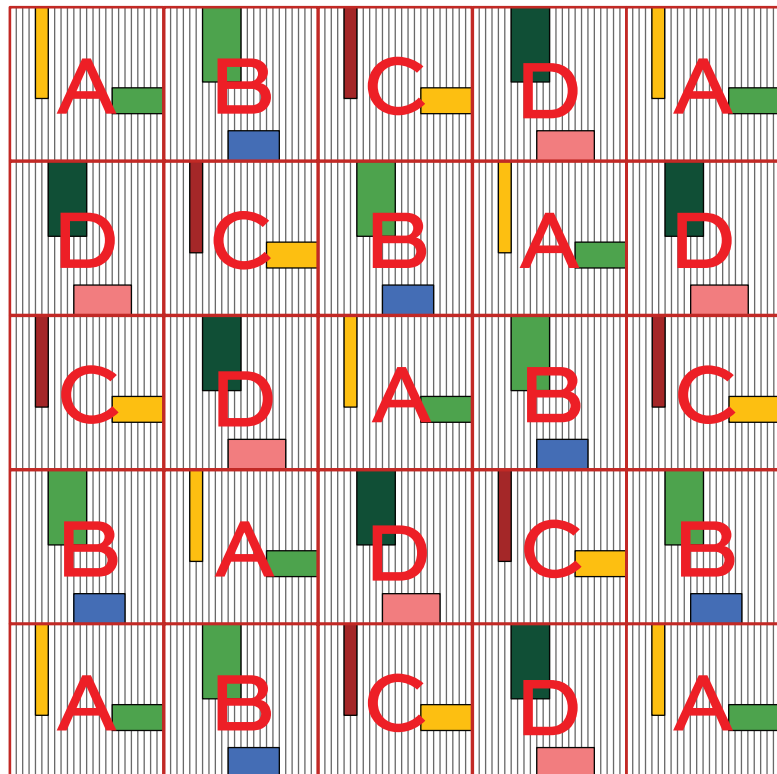

PINNACLE FÊTE

Pinnacle Fete takes the modern classic Pinnacle design and inserts colorful, sculpted marbles and quartzites in a rhythmic patchwork against a ground of Nero marble. The carved triangular flutes expose the internal complexity of both the white-veined details of the background, and the rich, varied color of the inlays. The full repeat is 24" x 24", created by four distinct 12" x 12" parts. The scintillating visual rhythm of the repeat will create walls of true sophistication.

INSTALLATION/MAINTENANCE									
SETTING MATERIAL	GROUT	GROUT JOINT	MEMBRANE	CAULK	SEALER	CLEANER	INSTALLATION INSTRUCTIONS	LAYOUT	DRY LAYOUT
Mapei Ultraflex LFT	Mapei Ultracolor Plus FA ¹	1/8" Min.	Mapei Mapelastic AquaDefense	Mapei Keracaulk Unsanded	AquaMix Sealers Choice Gold	AquaMix Concentrated	TCNA Handbook	No	Sample Dry Layout

STONE FIELD DIMENSIONAL

24" x 24" x 3/8" (4 sf/unit)
 Projection: 3/4"
 Sold as a set of 4 pieces
 (for a total of 4 square feet per set)

Honed Finish

NOTES

¹ Alternate grout - Mapei Keracolor Unsanded or Ardex FG-C Microtec Unsanded
 Tech Notes: Carved natural stone—hand-finished. Allow for variation in piece-to-piece alignment.
 We recommend only using Mapei Ultraflex LFT mortar and follow all instructions for correct installation method.

PINNACLE FÊTE

SET OF 4 UNITS

PART A

PART B

PART C

PART D

UNITS IN REPEAT

Ceramic Matrix