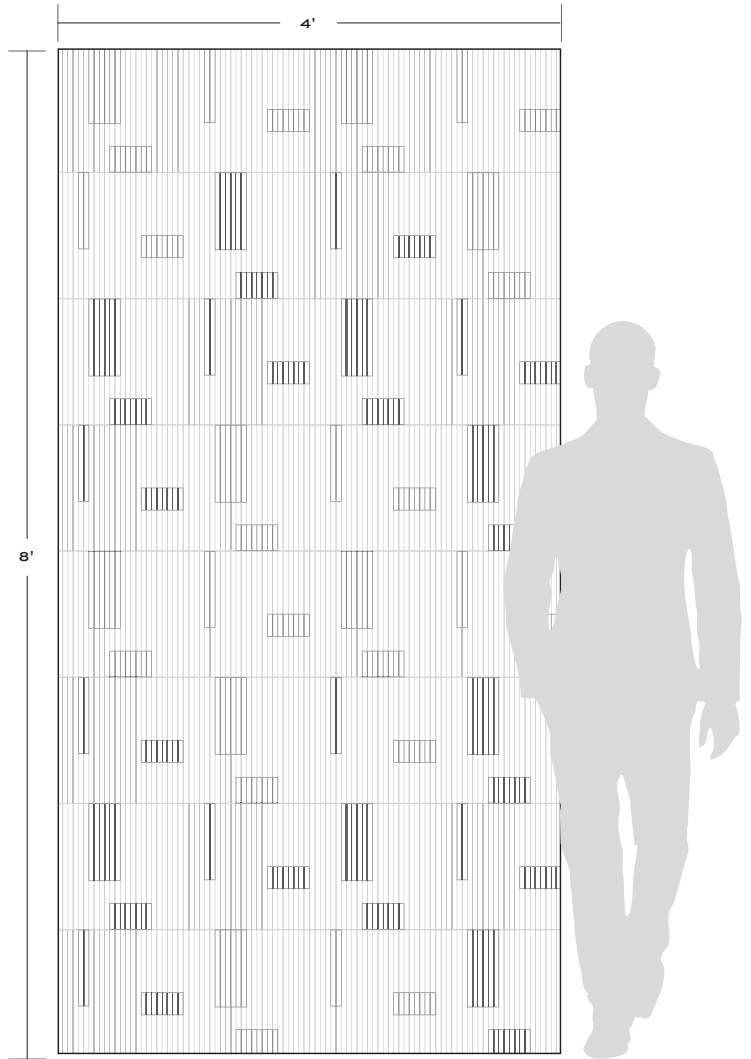

PINNACLE FÊTE

Pinnacle Fete takes the modern classic Pinnacle design and inserts colorful, sculpted marbles and quartzites in a rhythmic patchwork against a ground of Nero marble. The carved triangular flutes expose the internal complexity of both the white-veined details of the background, and the rich, varied color of the inlays. The full repeat is 24" x 24", created by four distinct 12" x 12" parts. The scintillating visual rhythm of the repeat will create walls of true sophistication.

Ceramic Matrix

PINNACLE FÊTE

Nero marble with inlays of Azul Macaubas, Rojo Alicante, and other colorful marbles.

APPLICATIONS									VARIATION				TAILORED TO CUSTOMIZATION	
INTERIOR FLOOR	INTERIOR WALL	SHOWER WALL	SHOWER FLOOR	EXTERIOR FLOOR	EXTERIOR WALL	POOL/ FOUNTAIN	COUNTER TOP	FIREPLACE SURROUND	V1	V2	V3	V4	CARPET CUTTING	FIELD
No	All	Conventional Only	Conventional Only	No	No	No	No	Yes					FINISH	MOSAIC
													SADDLE	VANITY TOP
													WATERJET	

STONE FIELD DIMENSIONAL

24" x 24" x 3/8" (4 sf/unit)
 Projection: 3/4"
 Sold as a set of 4 pieces
 (for a total of 4 square feet per set)

Honed Finish

NOTES

¹ Alternate grout - Mapei Keracolor Unsanded or Ardex FG-C Microtec Unsanded
 Tech Notes: Carved natural stone—hand-finished. Allow for variation in piece-to-piece alignment.
 We recommend only using Mapei Ultraflex LFT mortar and follow all instructions for correct installation method.

PINNACLE FÊTE

SET OF 4 UNITS

PART A

PART B

PART C

PART D

UNITS IN REPEAT

Ceramic Matrix