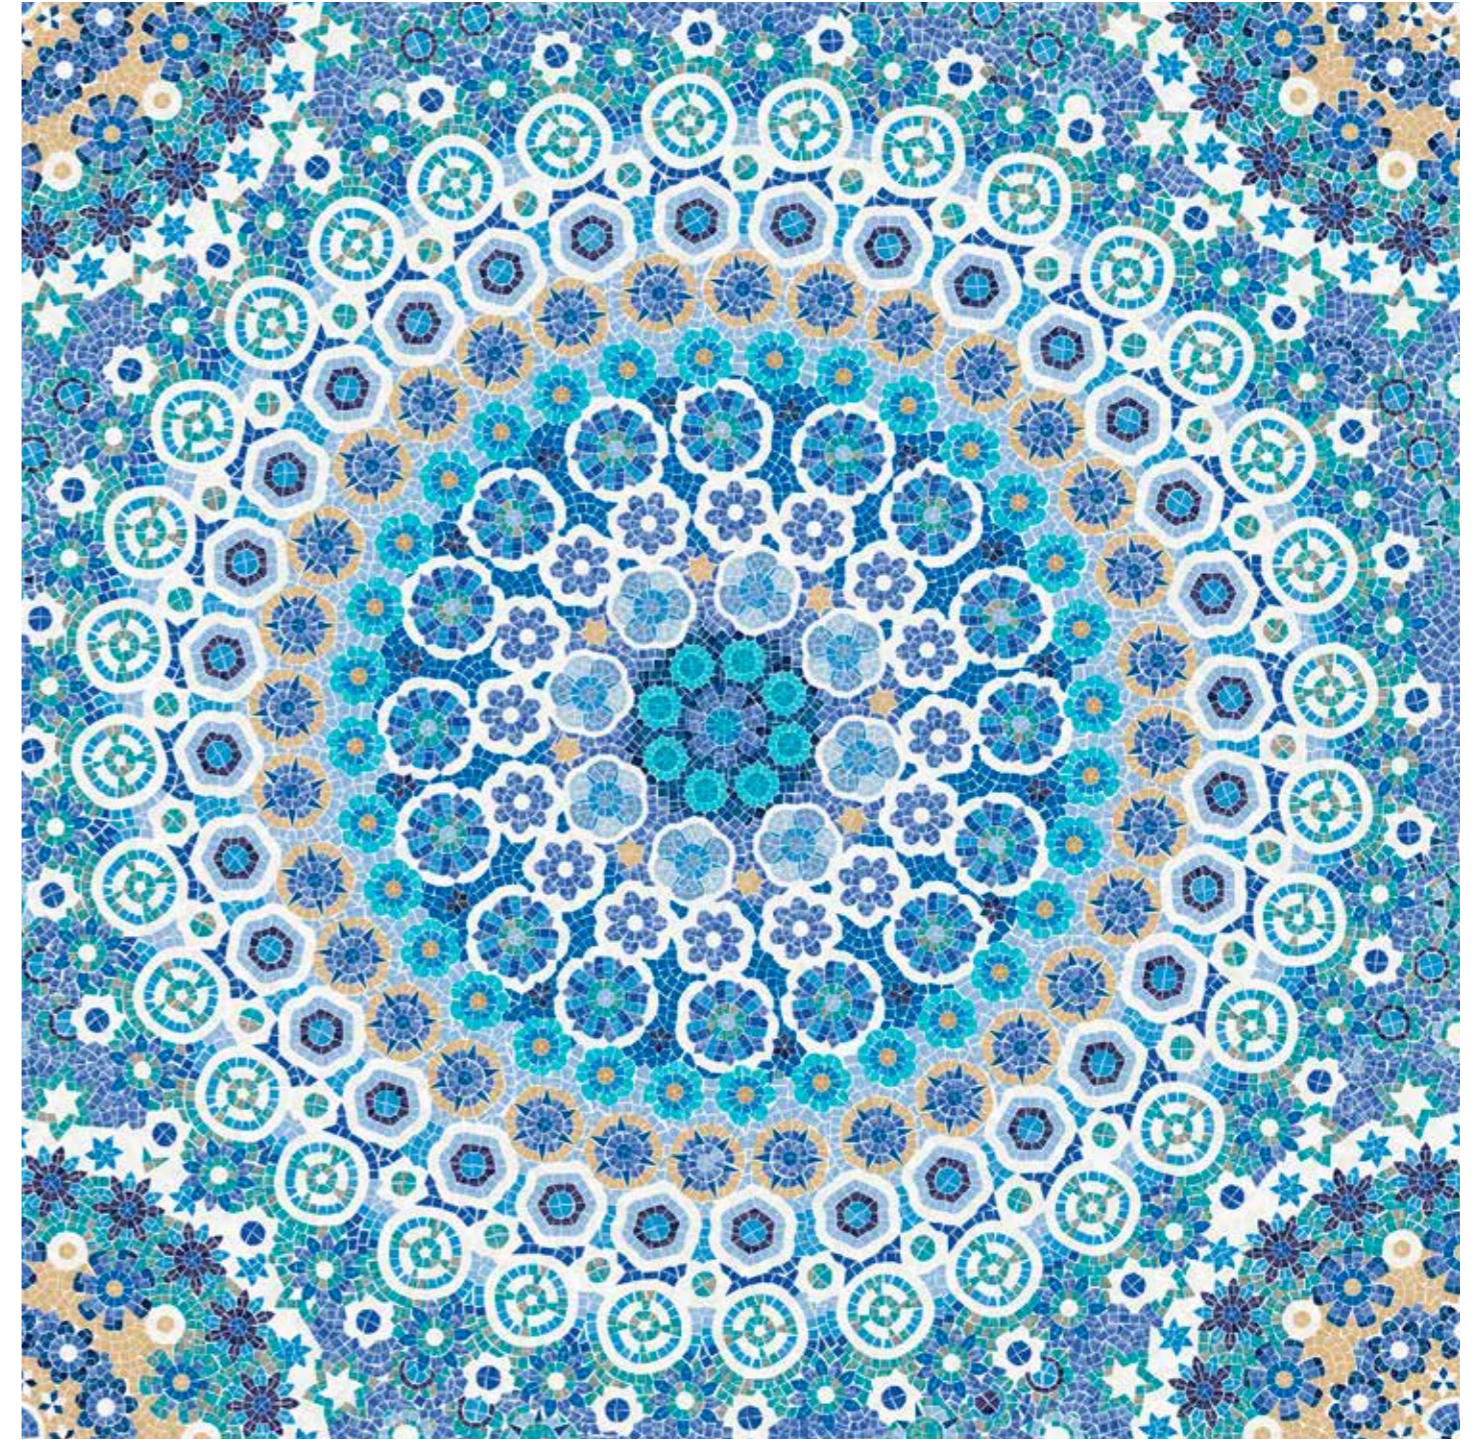

MURANO

ARTISTIC MOSAIC | 1x1 cm | 3/8" x 3/8"

MURANO 8