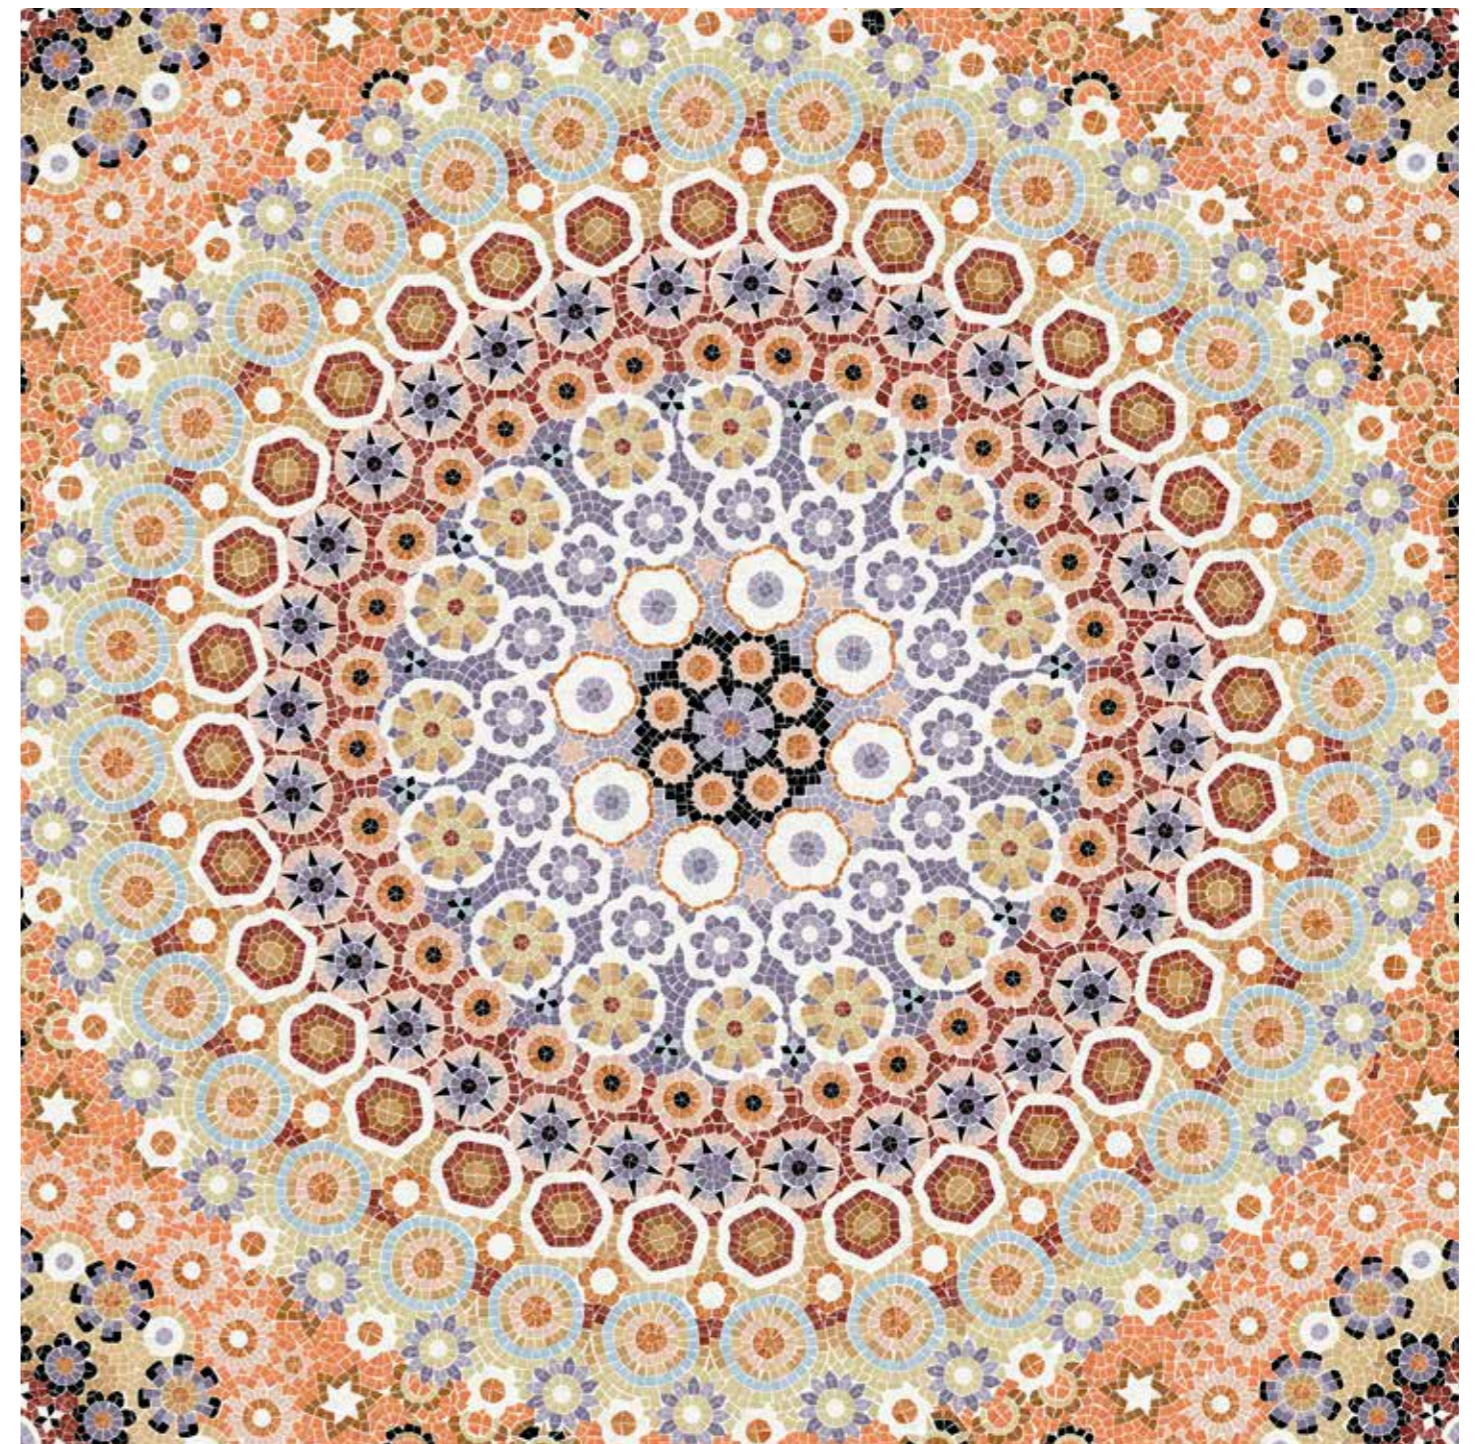

MURANO ARTISTIC MOSAIC | 1 x 1 cm | 3/8" x 3/8"

MURANO 4