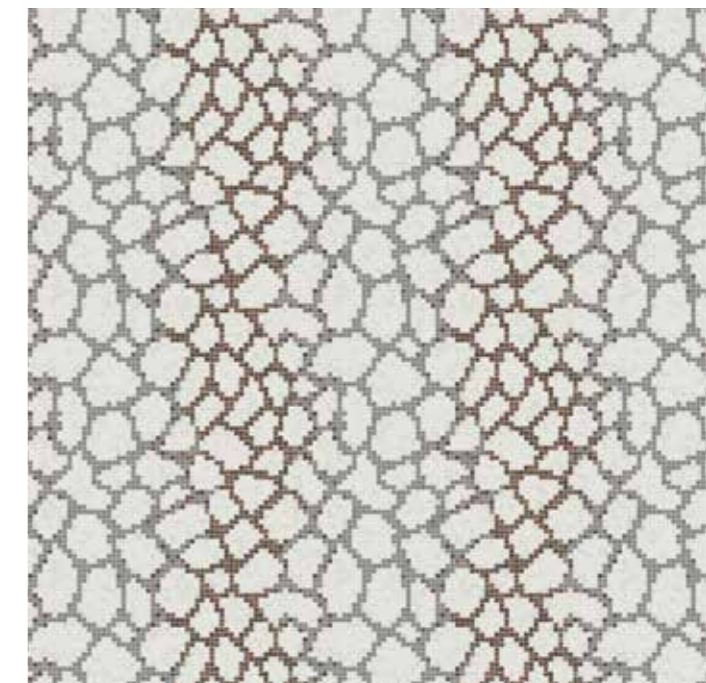

Module: 2 x 2 sheets

Grand C | Wallpaper collection (1 x 1 cm | 3/8" x 3/8")

GRAND 1 x 1 CAD MOSAIC | 1 x 1 cm | 3/8" x 3/8"

GRAND A

+ bianco assoluto

- 276
- 277
- 760

GRAND C

+ bianco assoluto