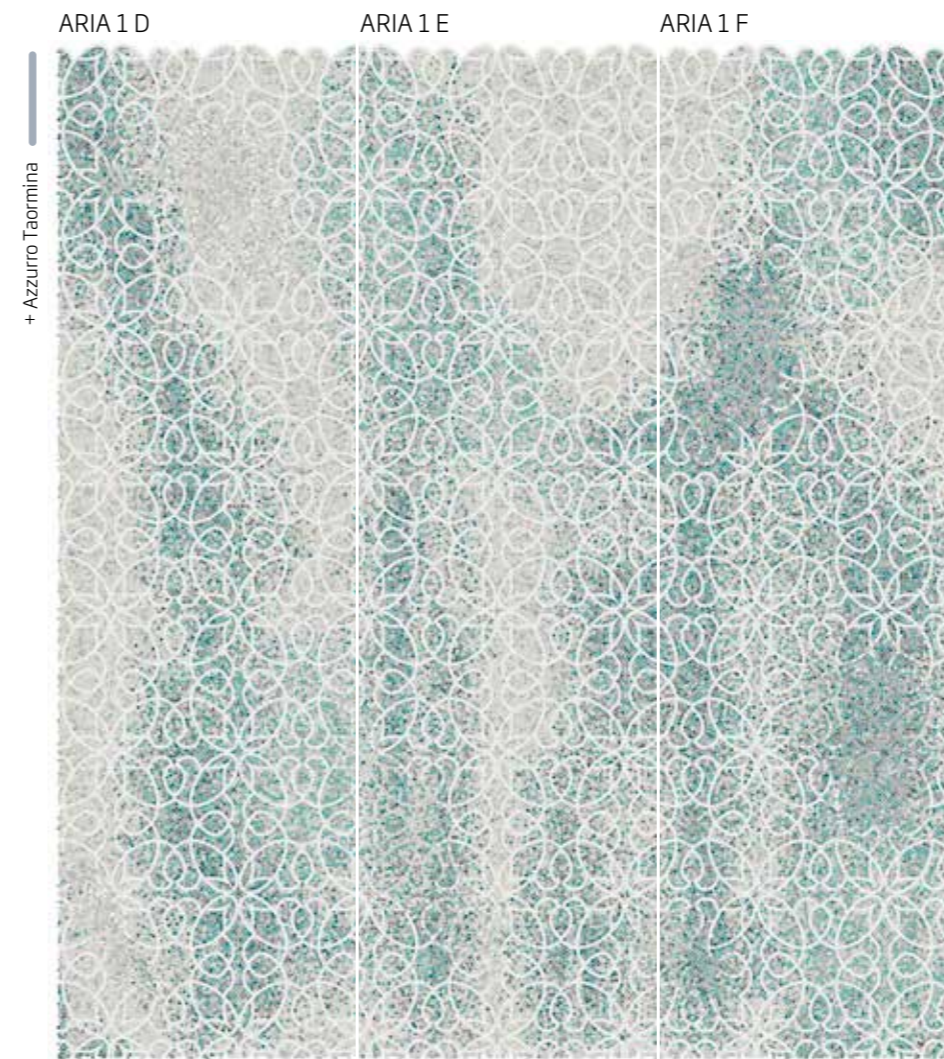

Modular size: 94,8 x 316 cm | 37 5/16" x 124 3/8"