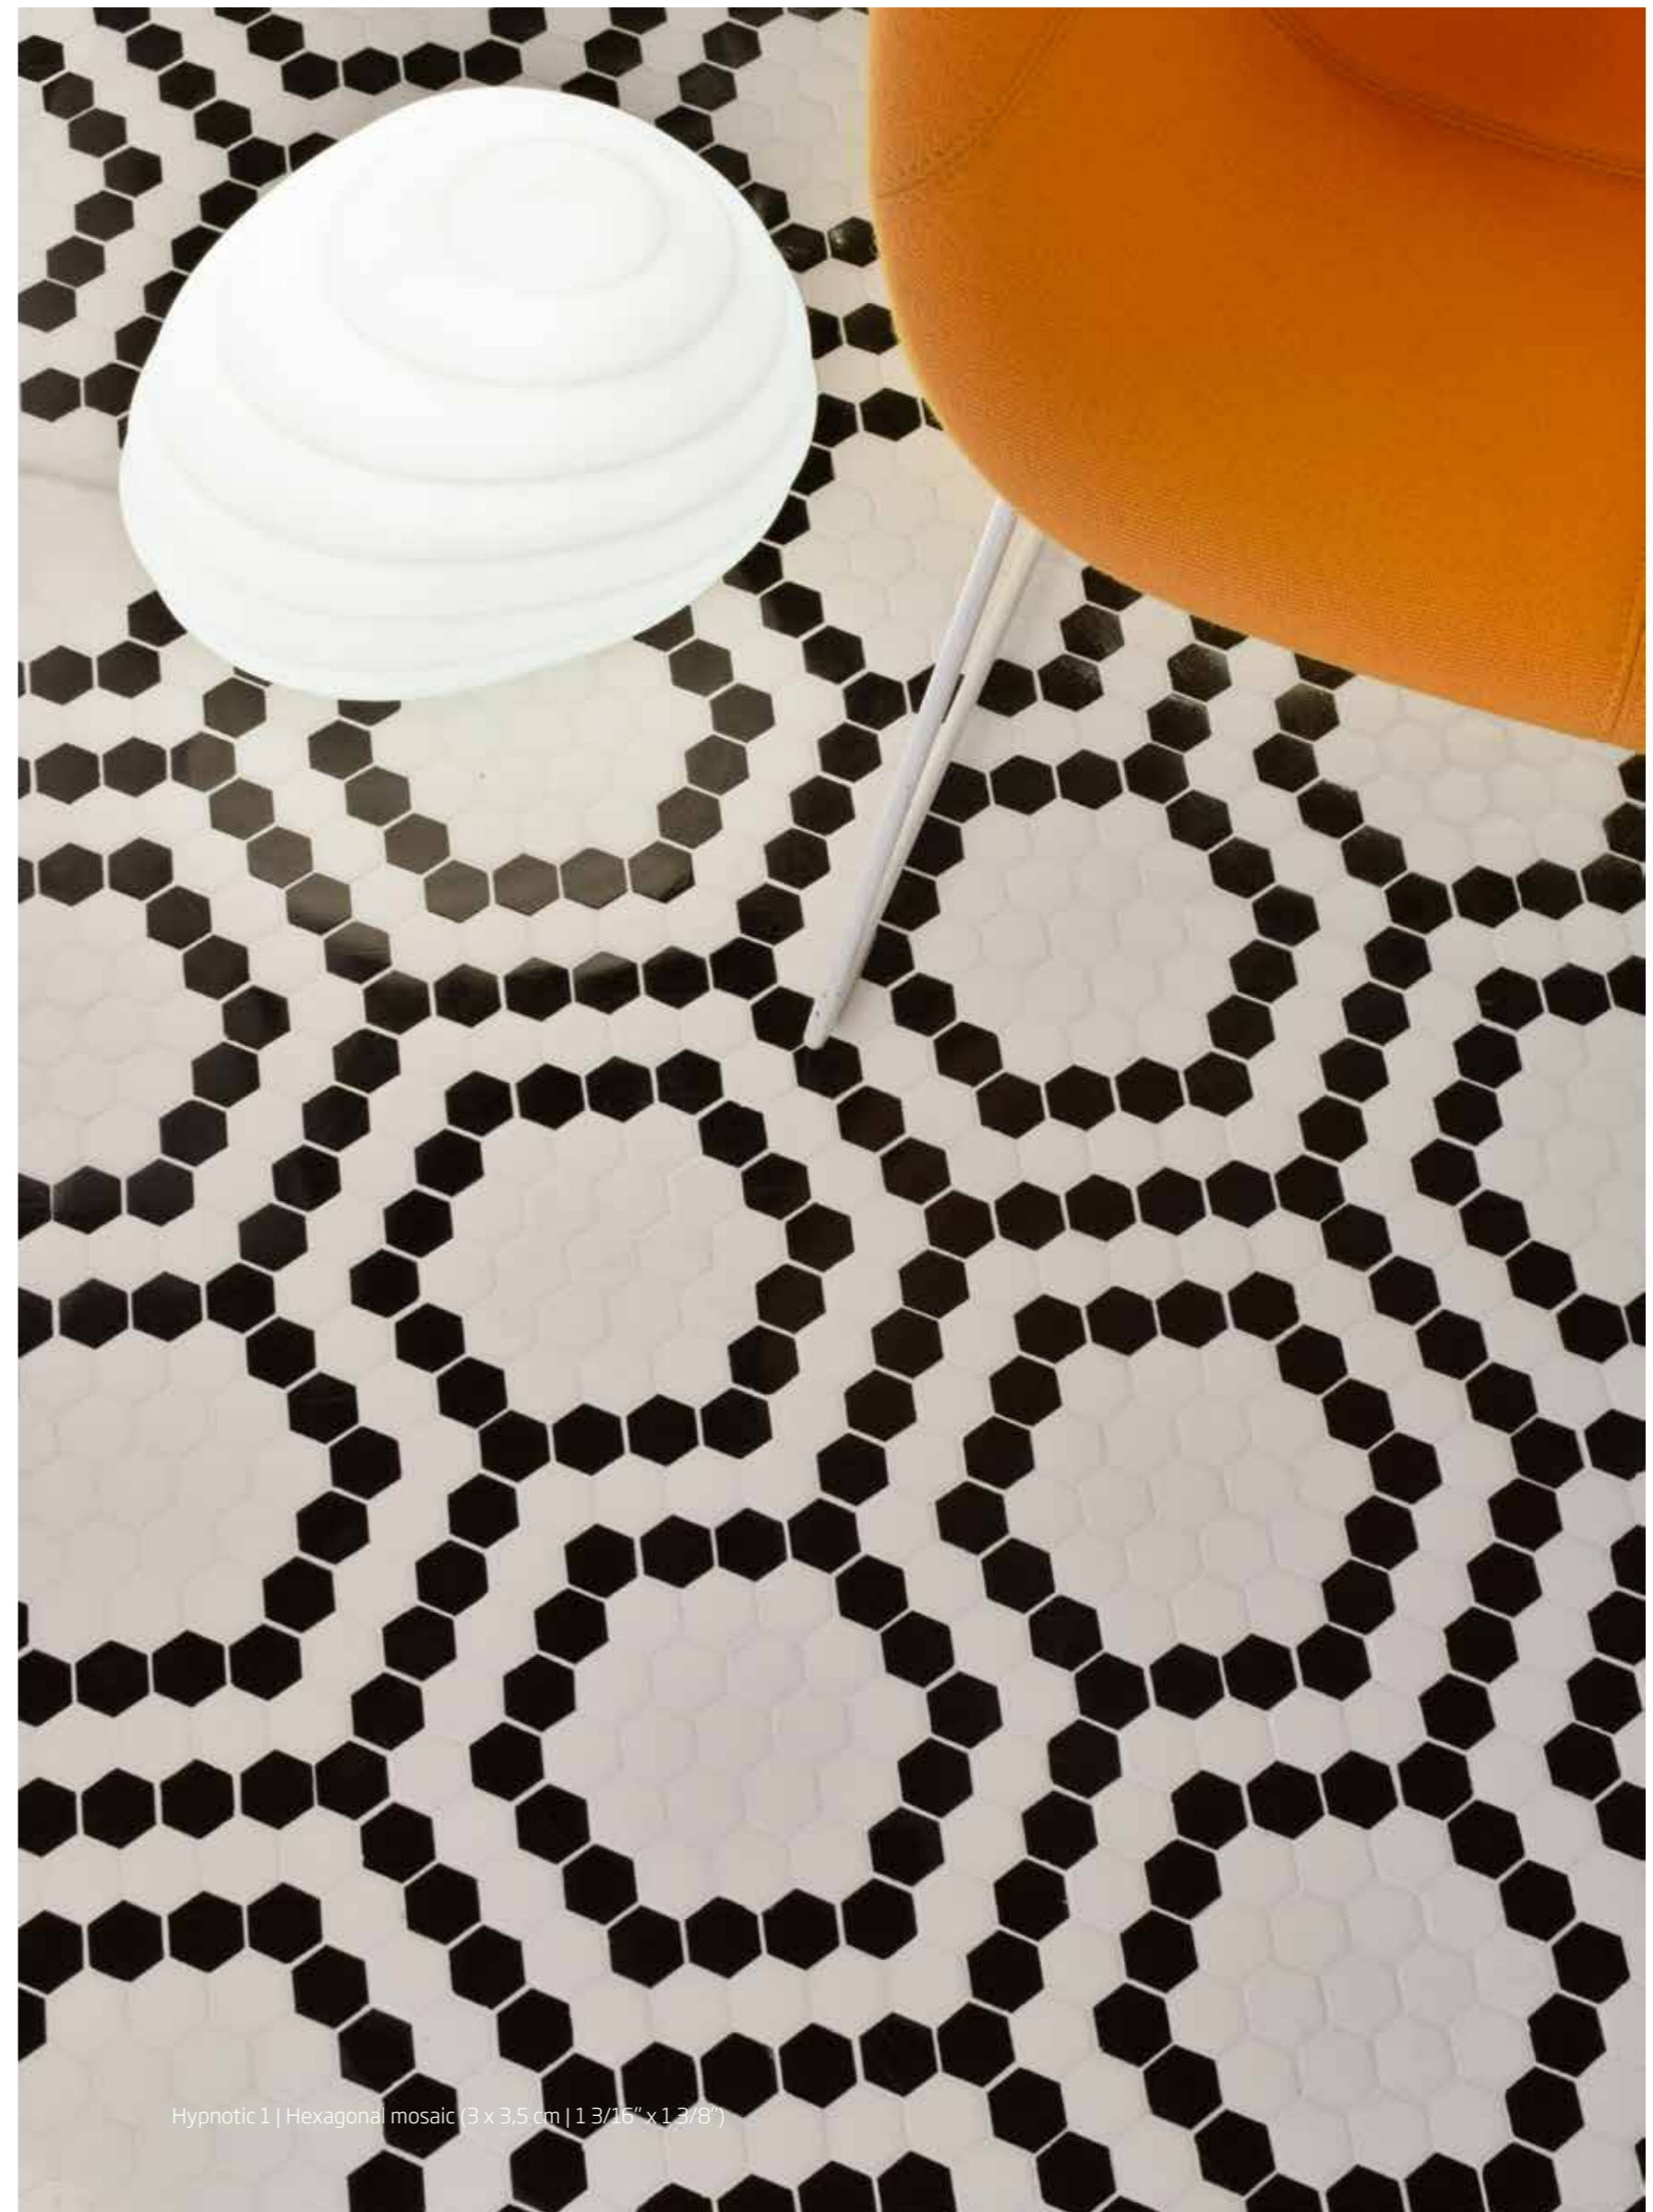

Hypnotic 1 | Hexagonal mosaic (3 x 3,5 cm | 1 3/16" x 1 3/8")