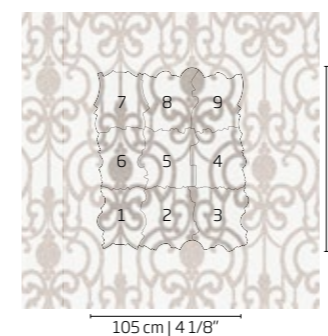

+ bianco ghiaccio

160
260

Modular size | Formato modulo
Format module | Modulgröße
Formato módulo | Формат модуля