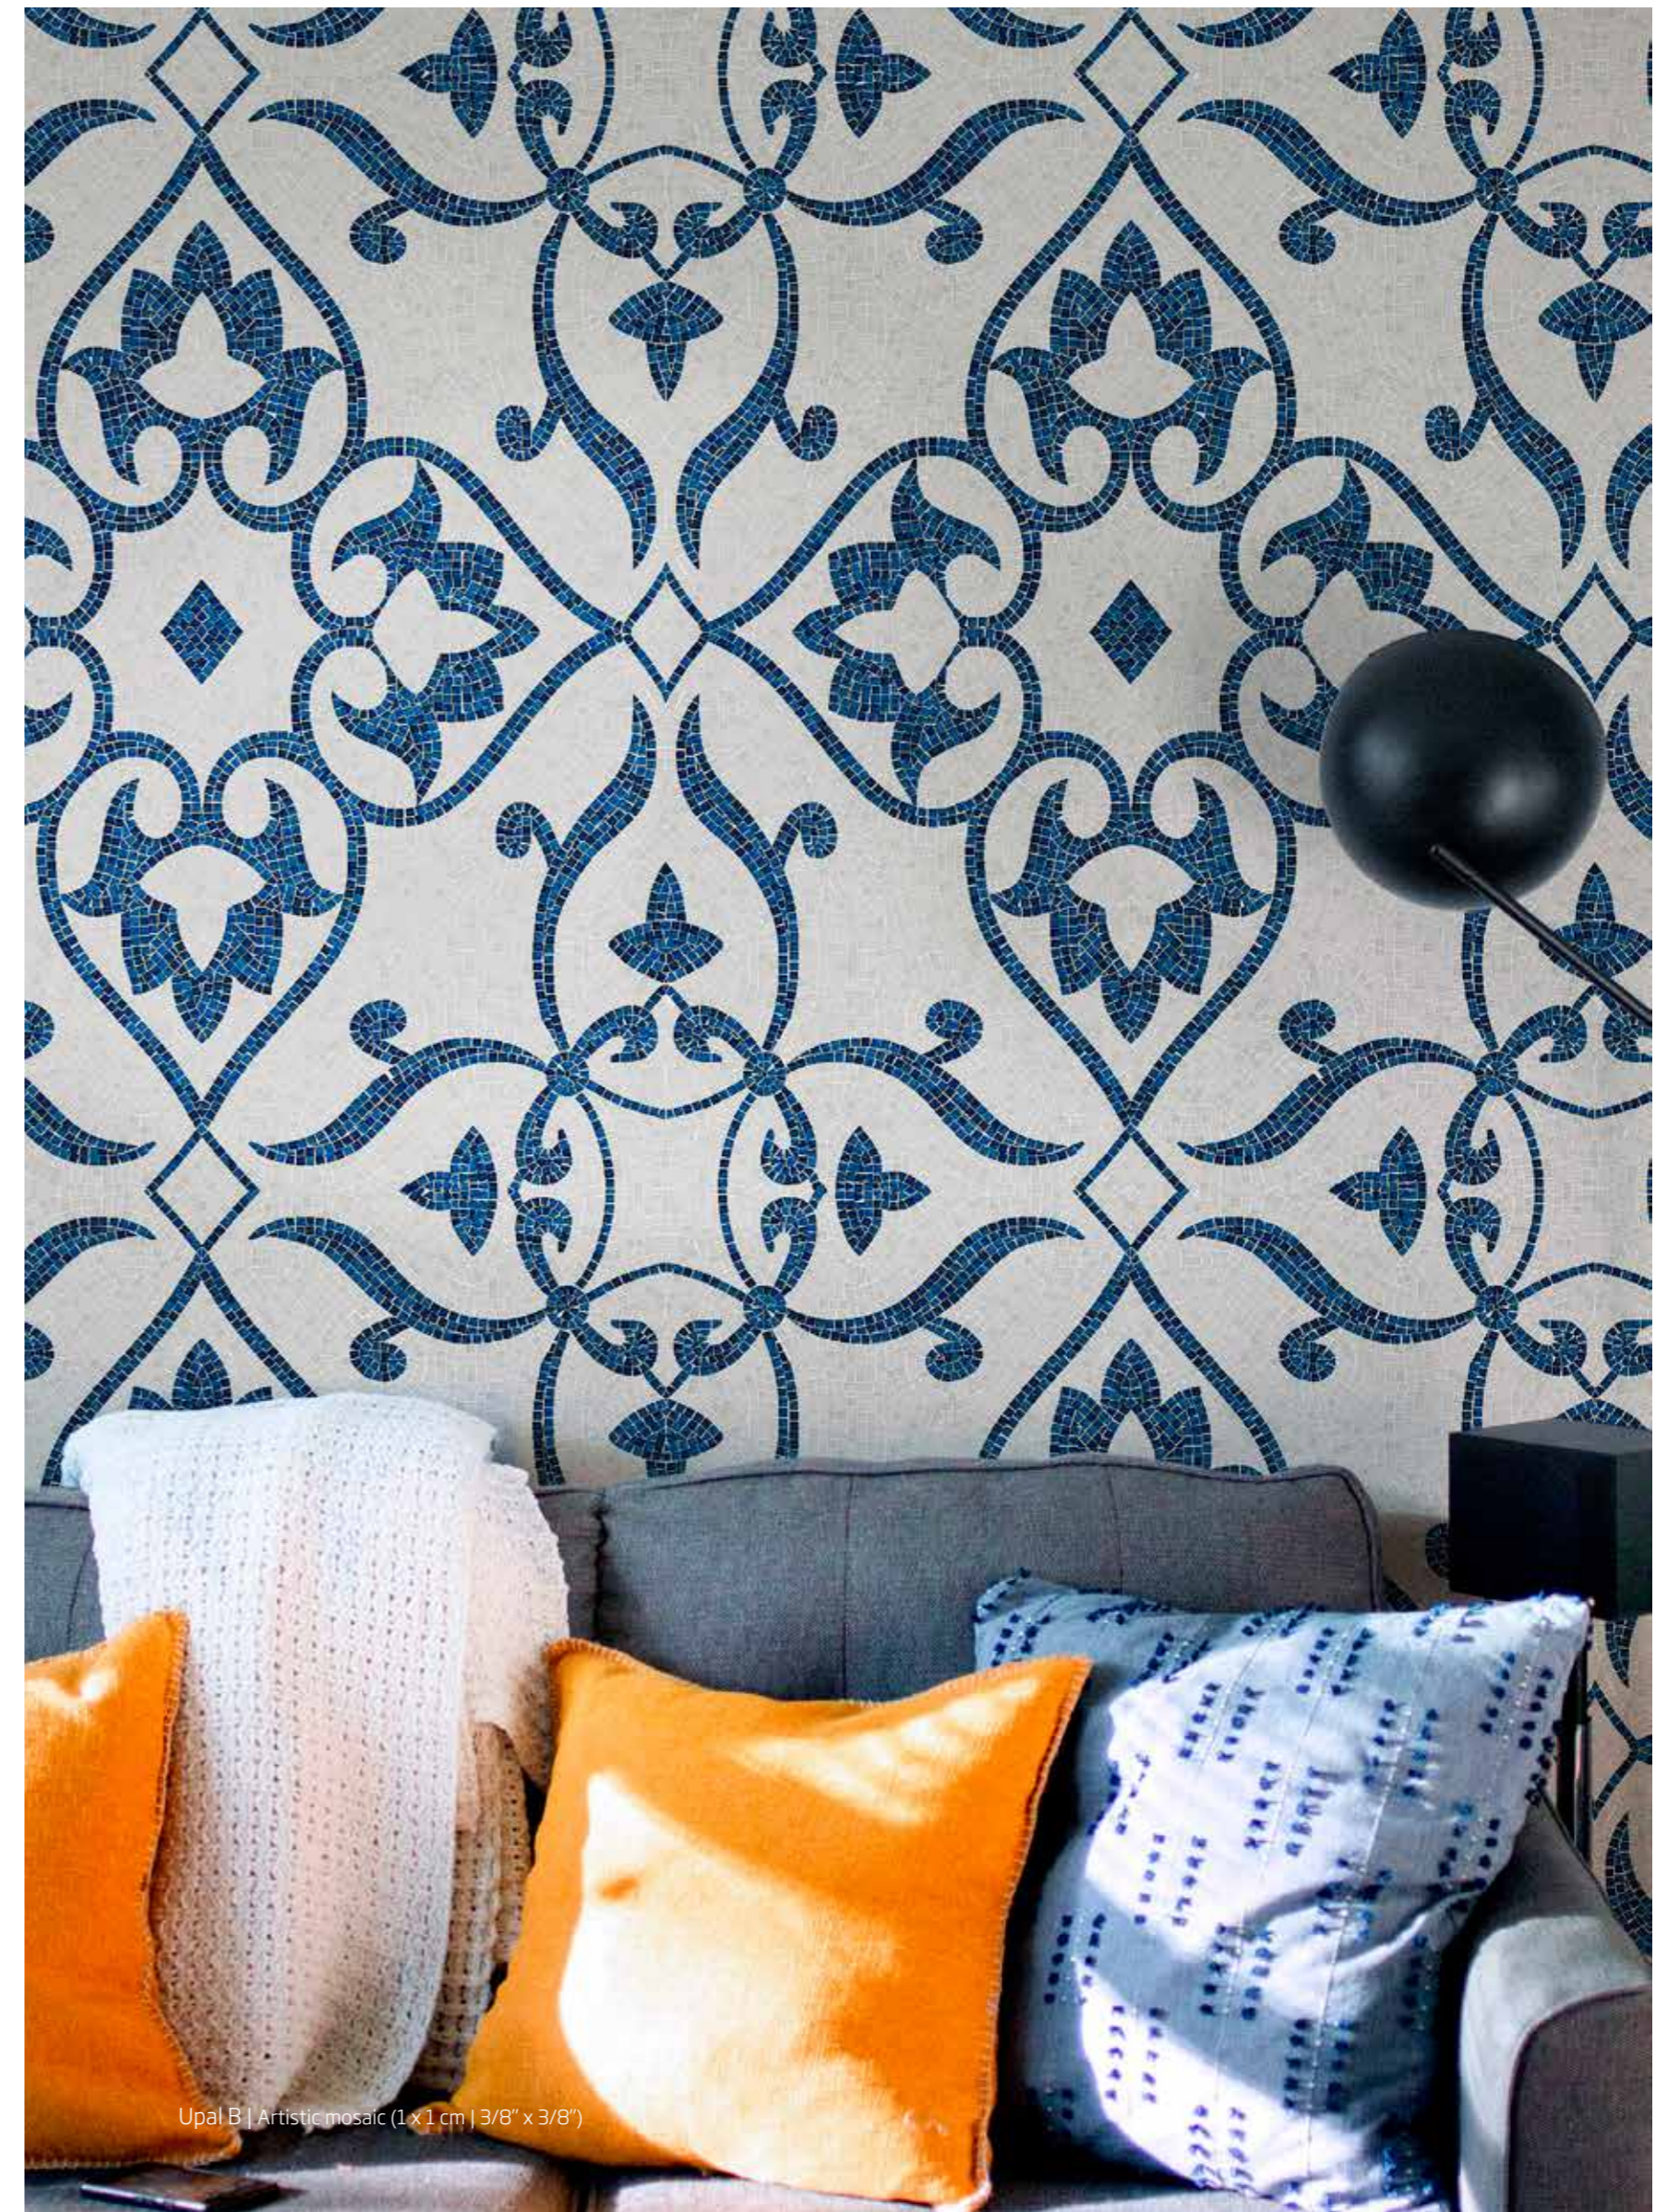

Upal B | Artistic mosaic (1 x 1 cm | 3/8" x 3/8")