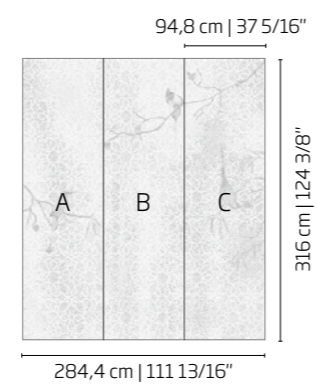

CARILLON 1

CARILLON 2

Carillon 1 | Artistic mosaic (1 x 1 cm | 3/8" x 3/8")

CARILLON

ARTISTIC MOSAIC | 1 x 1 cm | 3/8" x 3/8"

Carillon 2 | Artistic mosaic (1 x 1 cm | 3/8" x 3/8")

Aria 1 A | Artistic mosaic (1 x 1 cm | 3/8" x 3/8")

ARIA ARTISTIC MOSAIC | 1 x 1 cm | 3/8" x 3/8"

Modular size: 94,8 x 316 cm | 37 5/16" x 124 3/8"

Aria 1 A | Artistic mosaic (1 x 1 cm | 3/8" x 3/8")

Aria 1 | Artistic mosaic (1 x 1 cm | 3/8" x 3/8")
TREND Middle East Showroom | Dubai, UAE

ARIA ARTISTIC MOSAIC | 1 x 1 cm | 3/8" x 3/8"

Modular size: 94,8 x 316 cm | 37 5/16" x 124 3/8"

ARIA

ARTISTIC MOSAIC | 1 x 1 cm | 3/8" x 3/8"

Modular size: 94,8 x 316 cm | 37 5/16" x 124 3/8"

Aria 2 | Artistic mosaic (1 x 1 cm | 3/8" x 3/8")