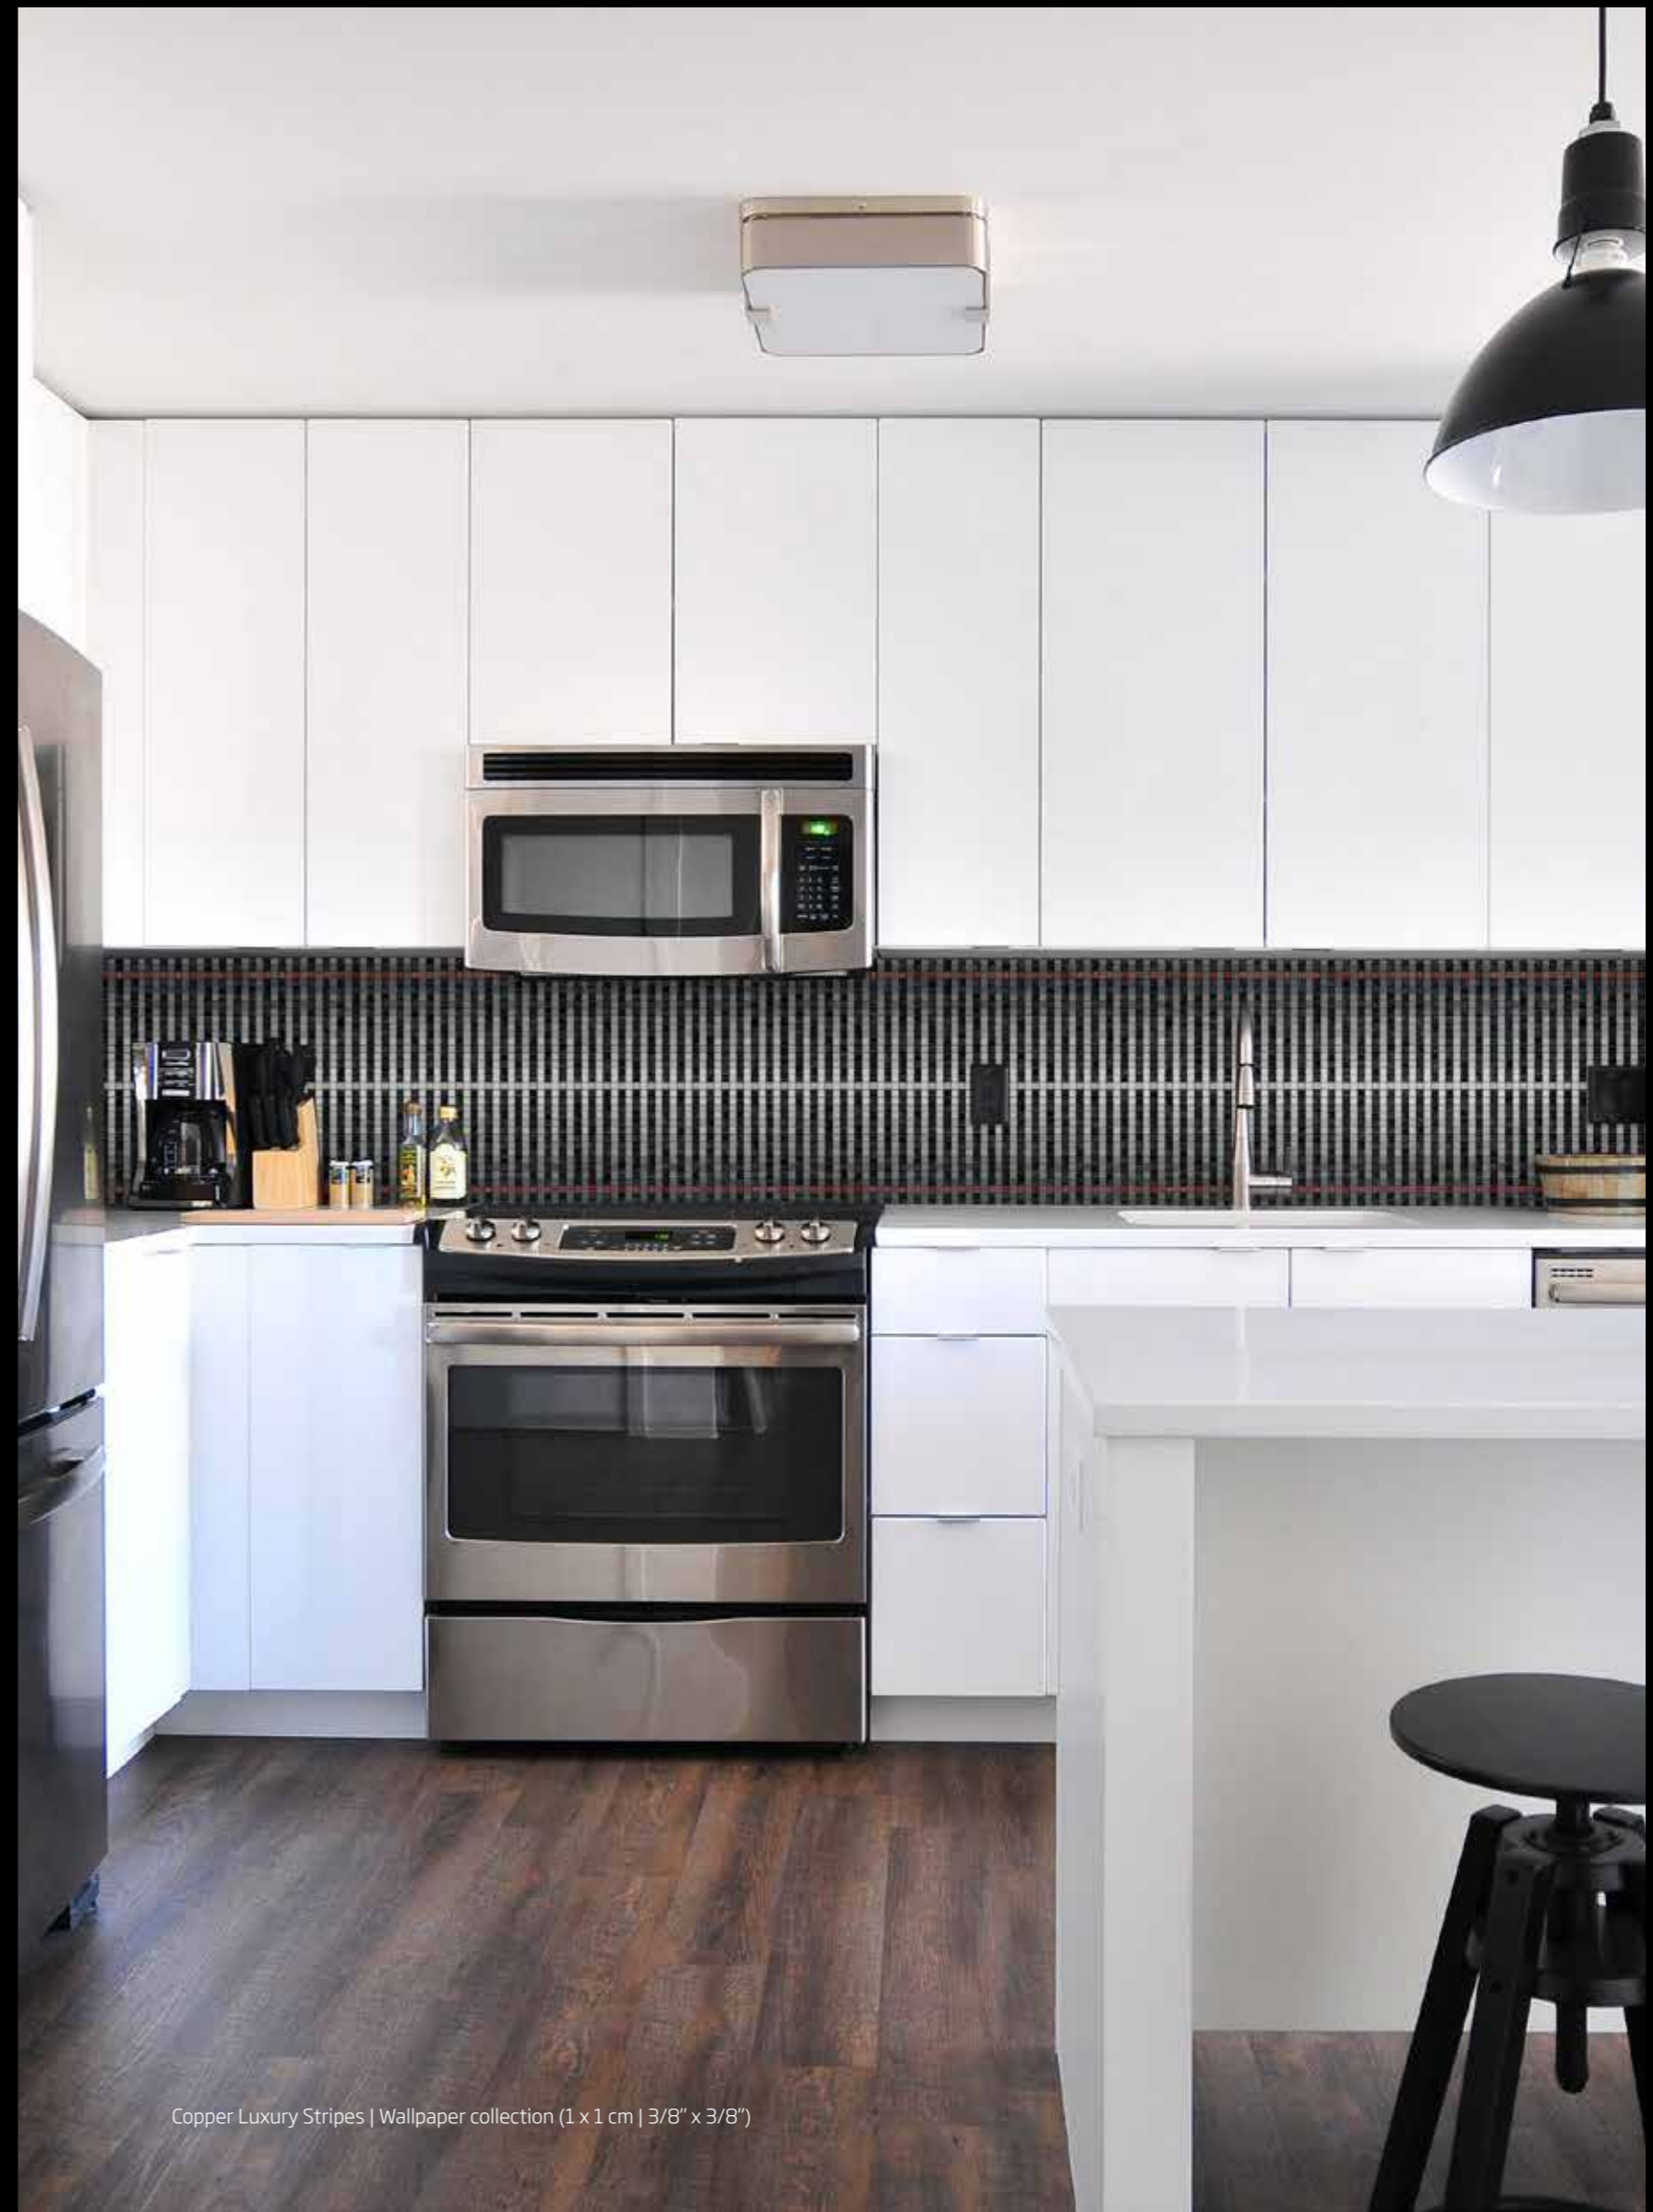

Copper Luxury Stripes | Wallpaper collection (1 x 1 cm | 3/8" x 3/8")