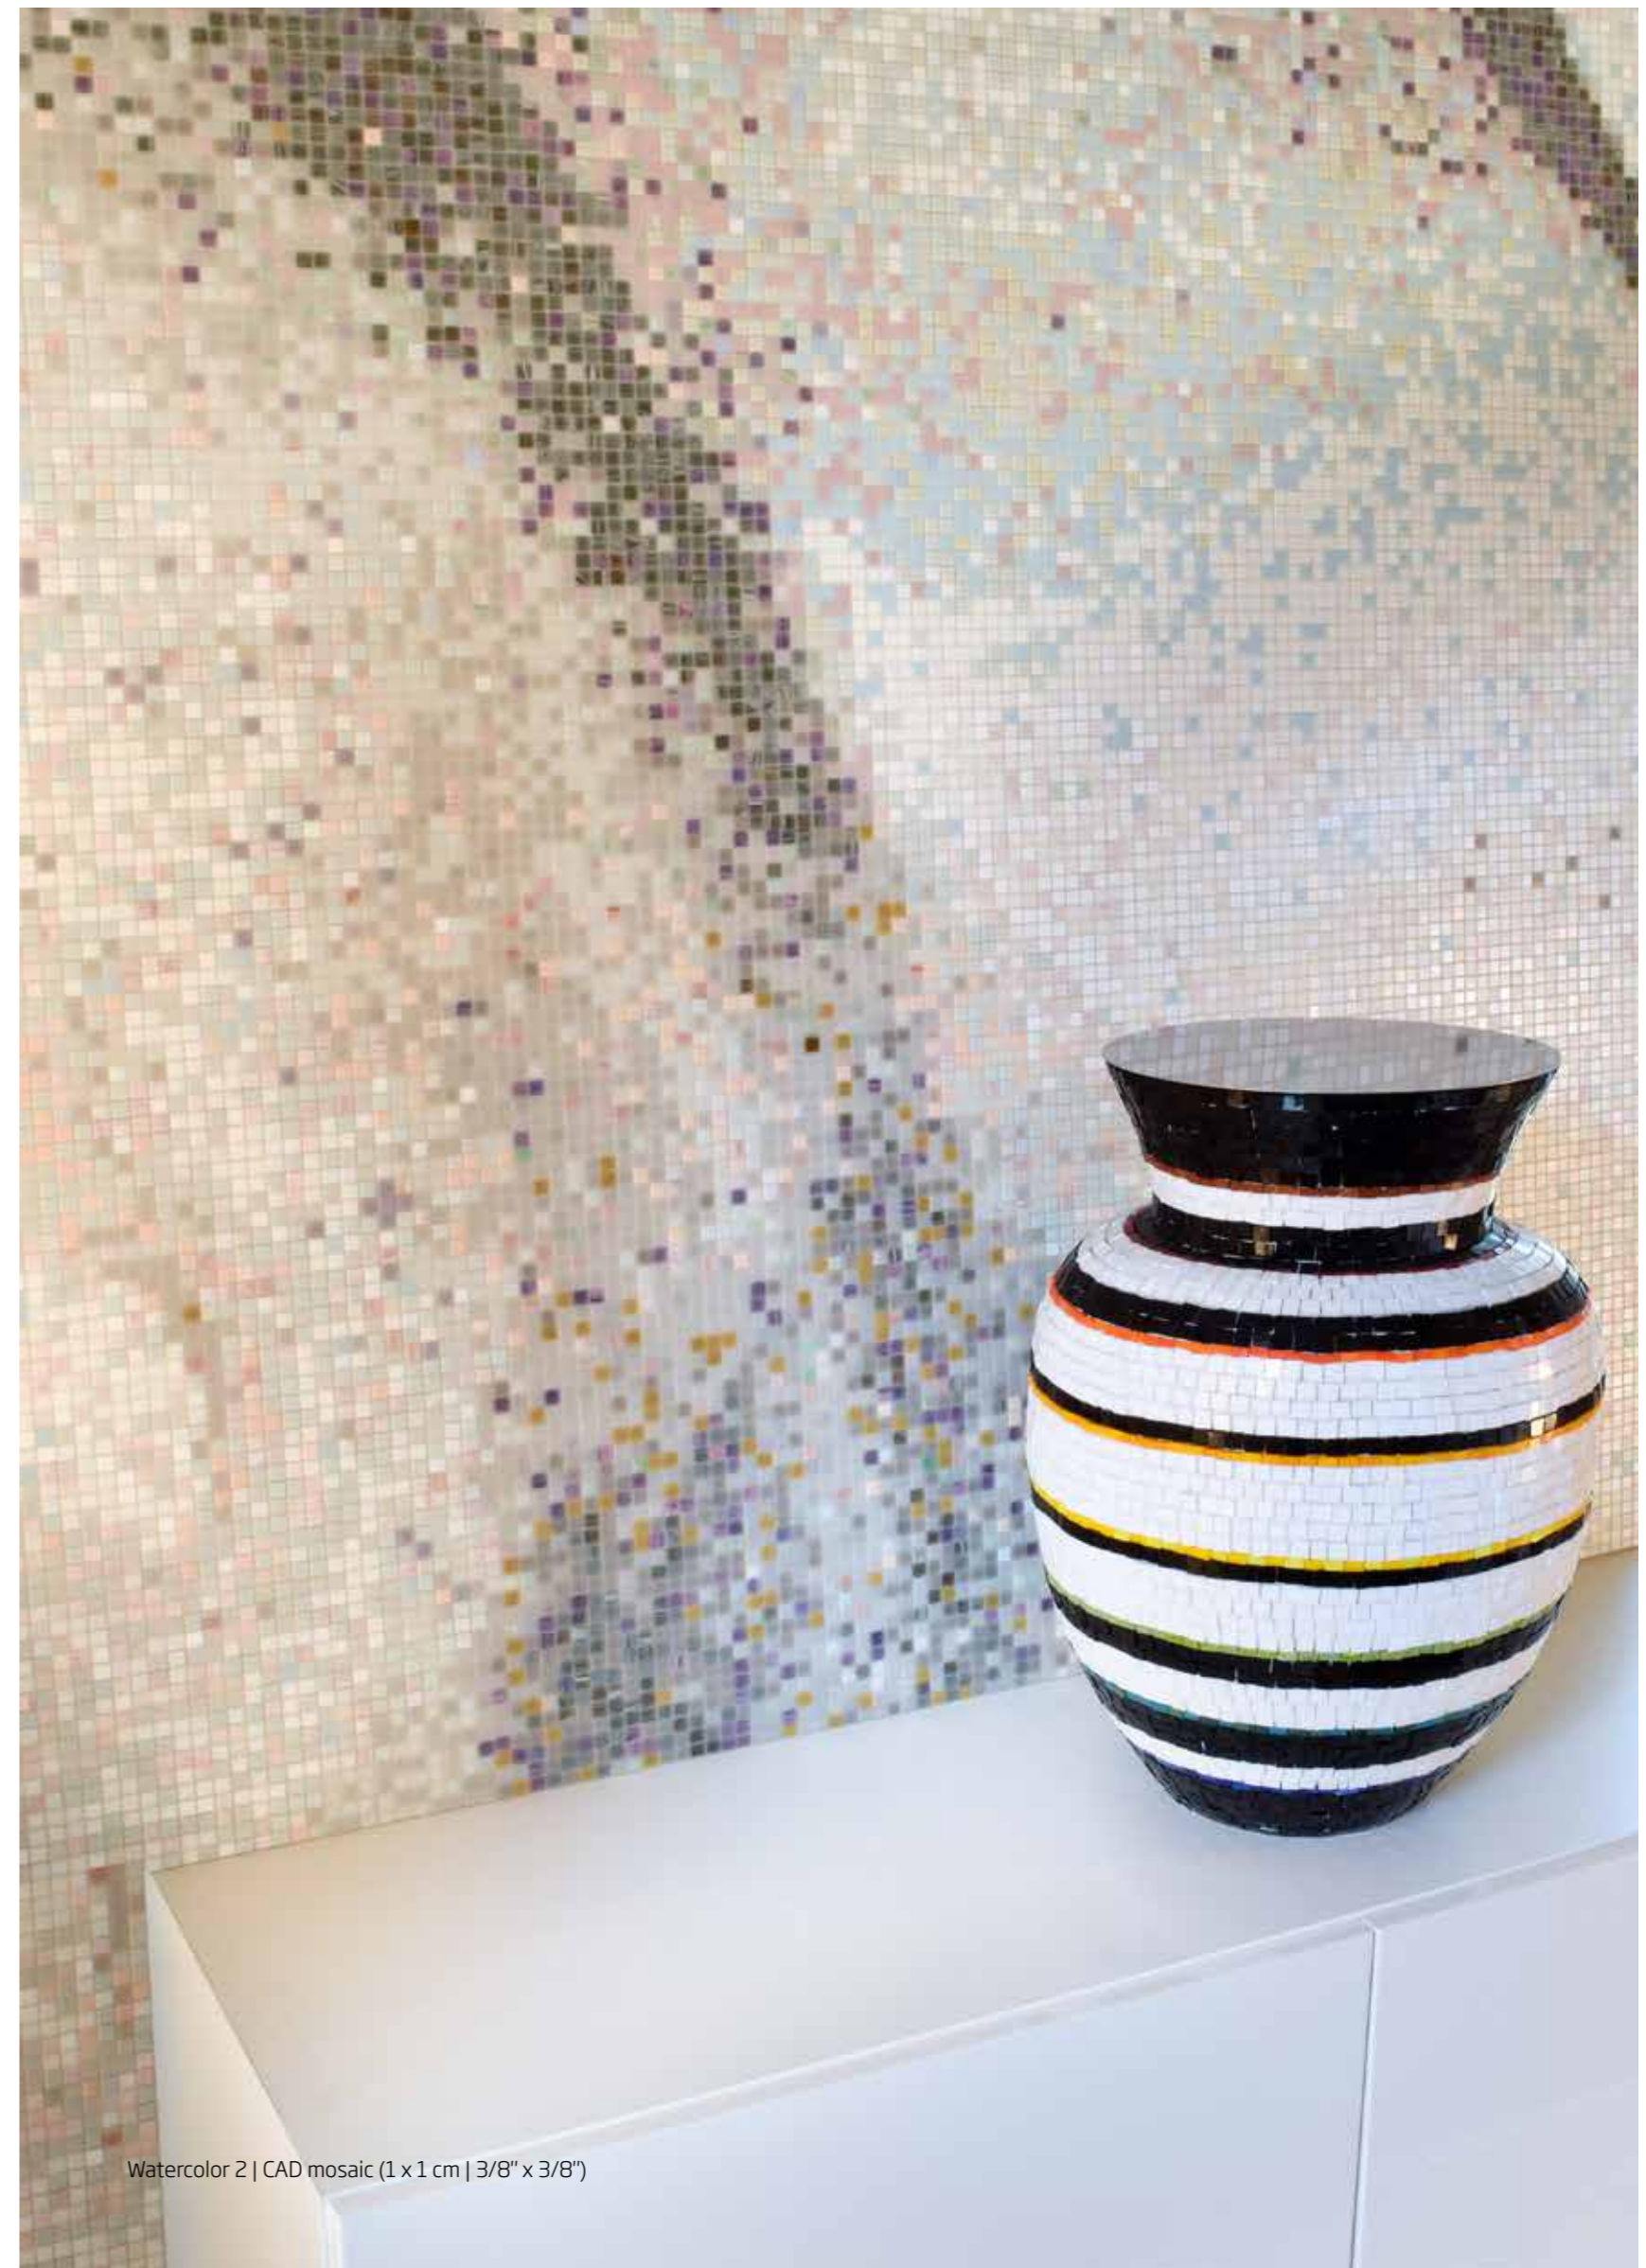

Watercolor 2 | CAD mosaic (1 x 1 cm | 3/8" x 3/8")