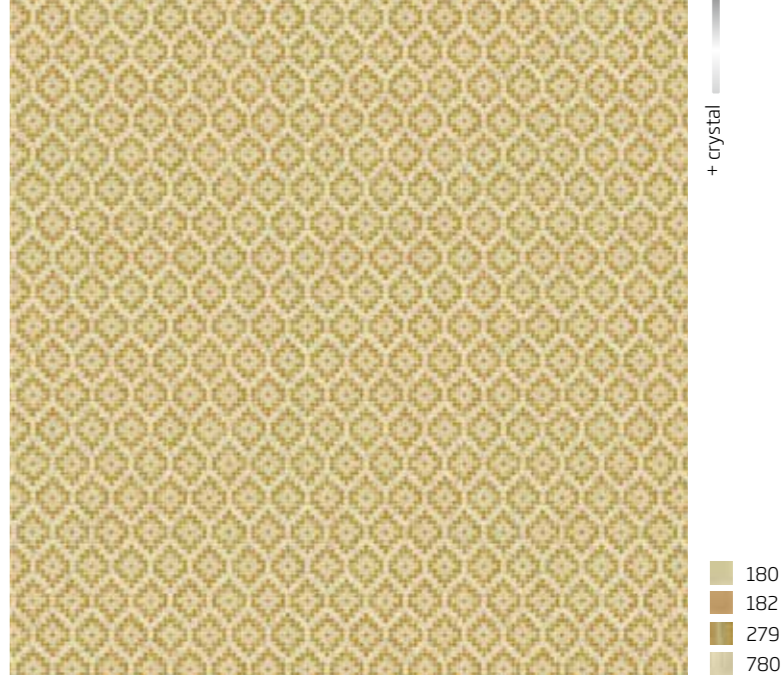

ETHNIC 1 x 1 CAD MOSAIC | 1x1 cm | 3/8" x 3/8"

Module: 1 x 1 sheet

ETHNIC A