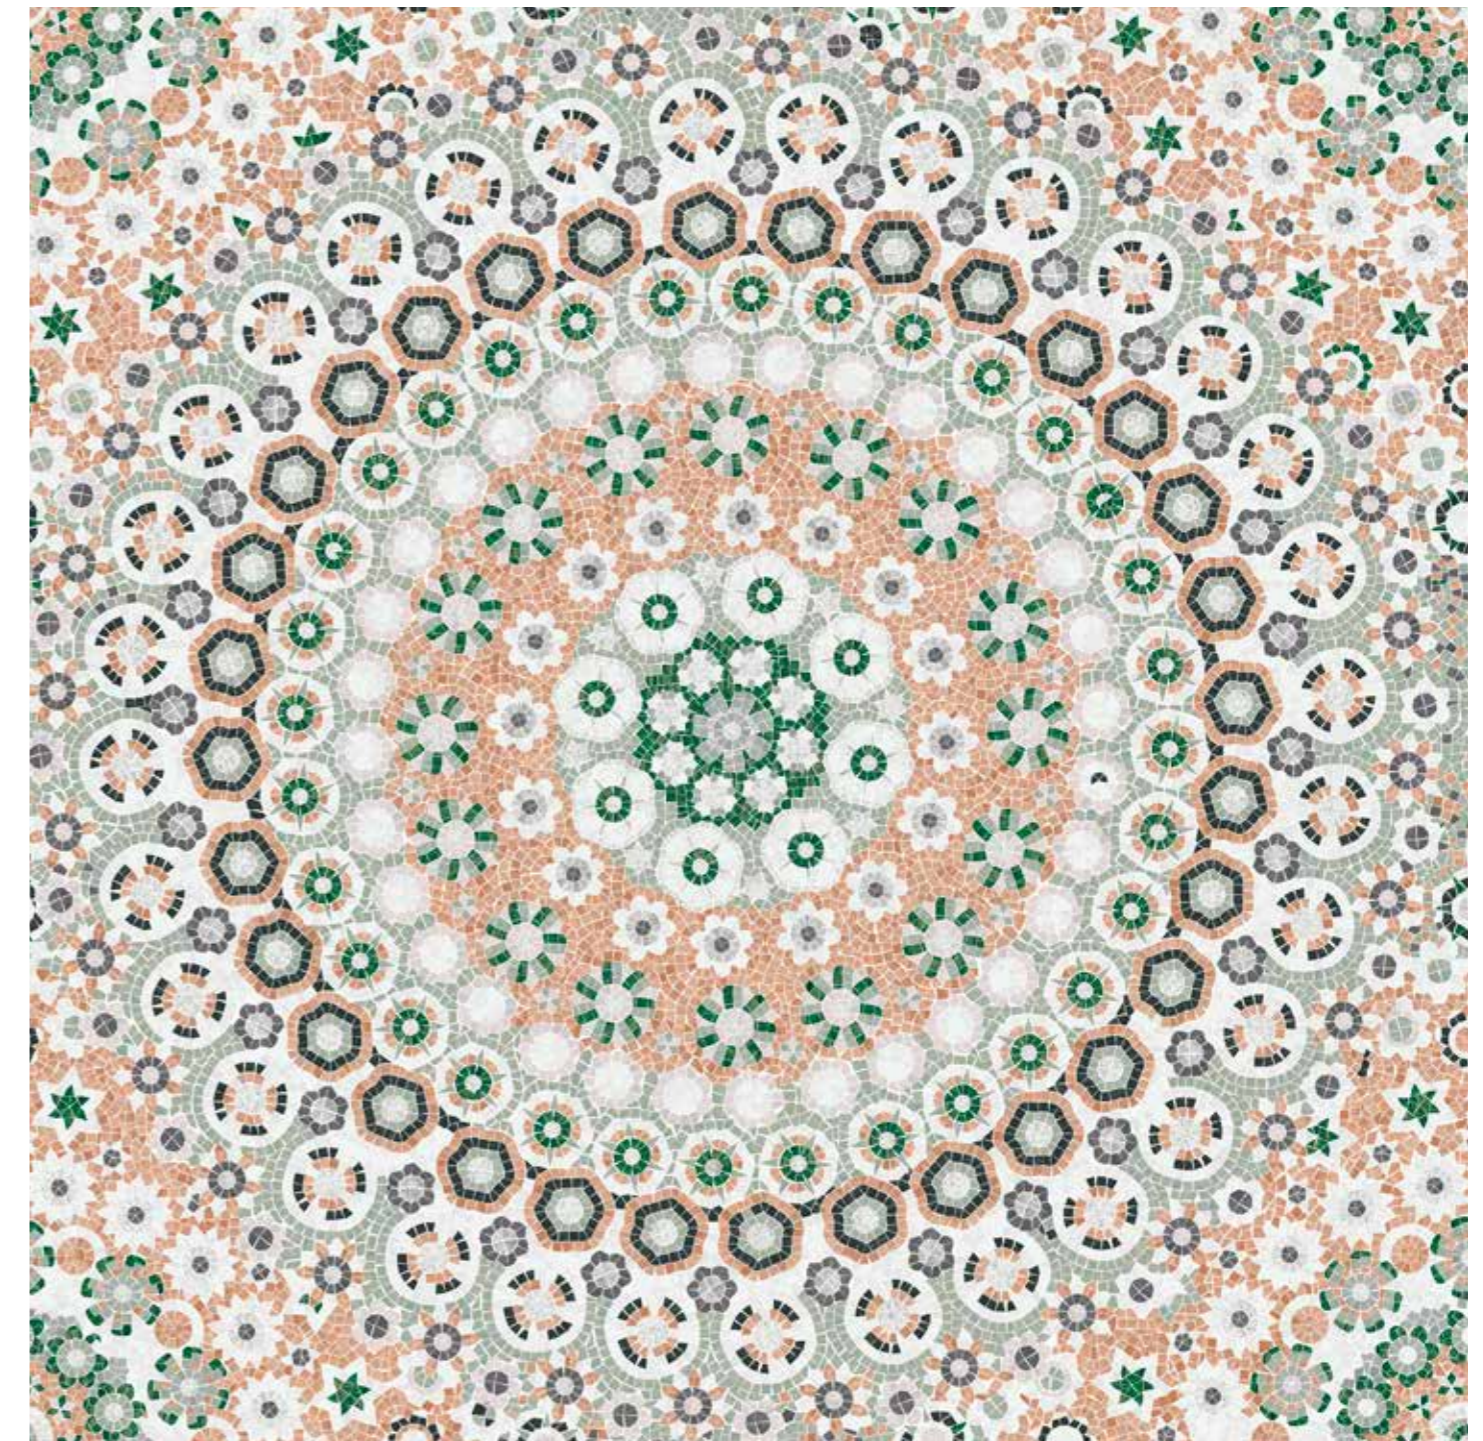

MURANO ARTISTIC MOSAIC | 1x1 cm | 3/8" x 3/8"

Murano 5 | Murrine collection (1 x 1 cm | 3/8" x 3/8")

MURANO

ARTISTIC MOSAIC | 1x1 cm | 3/8" x 3/8"

MURANO 5

- + crystal
- 026
- 027
- 152
- 154
- 160
- 161
- 220
- 234
- 236
- 750