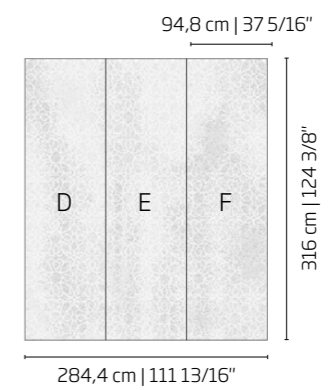

ARIA ARTISTIC MOSAIC | 1 x 1 cm | 3/8" x 3/8"

Modular size: 94,8 x 316 cm | 37 5/16" x 124 3/8"

Aria 1 A | Artistic mosaic (1 x 1 cm | 3/8" x 3/8")

Aria 1 | Artistic mosaic (1 x 1 cm | 3/8" x 3/8")
TREND Middle East Showroom | Dubai, UAE

ARIA ARTISTIC MOSAIC | 1 x 1 cm | 3/8" x 3/8"

Modular size: 94,8 x 316 cm | 37 5/16" x 124 3/8"

ARIA

ARTISTIC MOSAIC | 1 x 1 cm | 3/8" x 3/8"

Modular size: 94,8 x 316 cm | 37 5/16" x 124 3/8"

Aria 2 | Artistic mosaic (1 x 1 cm | 3/8" x 3/8")