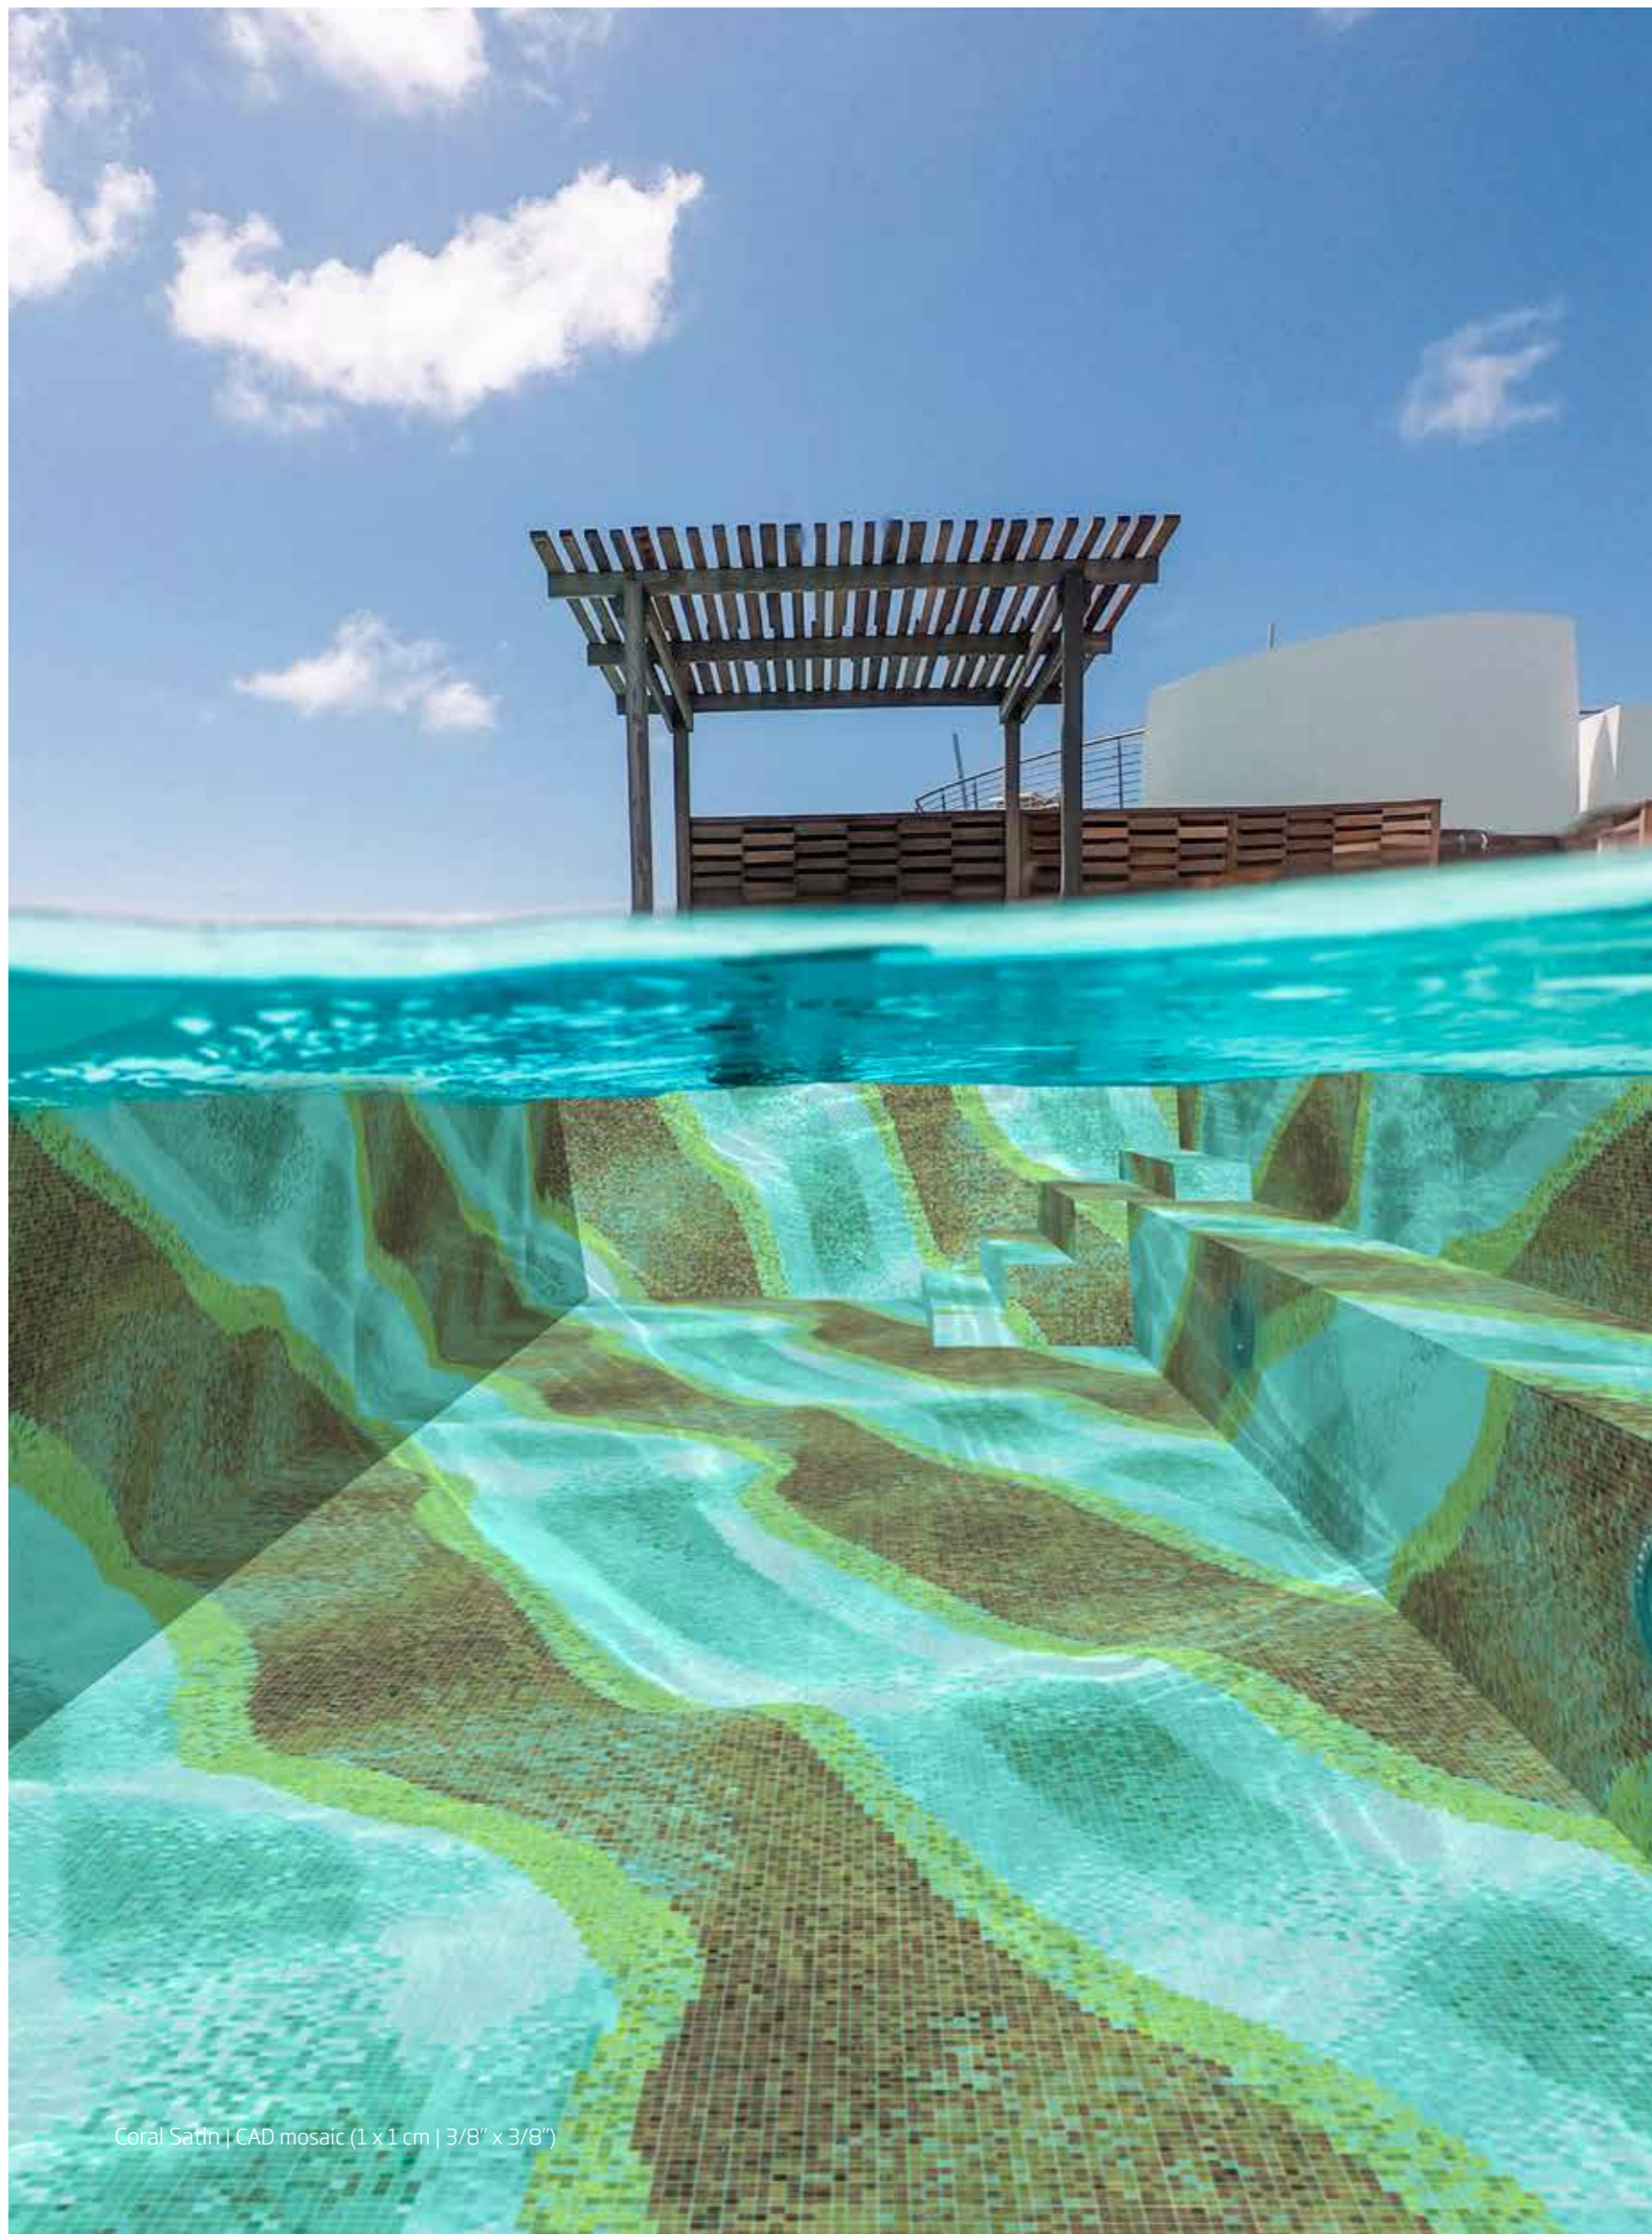

Coral Satin | CAD mosaic (1 x 1 cm | 3/8" x 3/8")