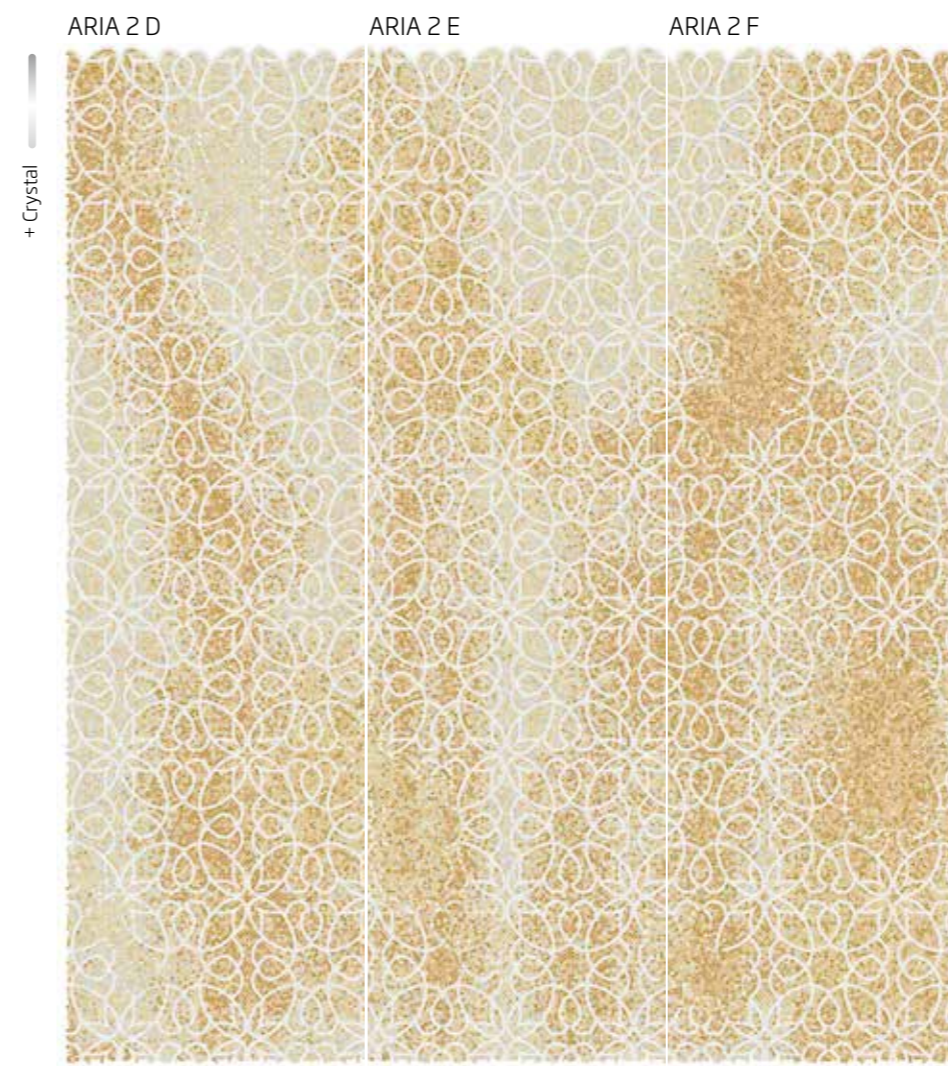

Modular size: 94,8 x 316 cm | 37 5/16" x 124 3/8"