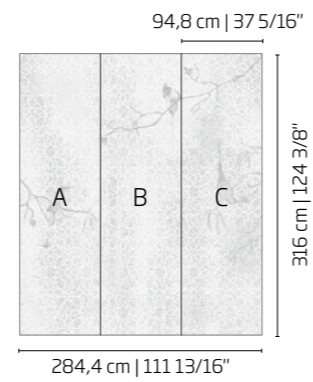

ARIA ARTISTIC MOSAIC | 1 x 1 cm | 3/8" x 3/8"

Modular size: 94,8 x 316 cm | 37 5/16" x 124 3/8"

Aria 1 A | Artistic mosaic (1 x 1 cm | 3/8" x 3/8")

Aria 1 | Artistic mosaic (1 x 1 cm | 3/8" x 3/8")
TREND Middle East Showroom | Dubai, UAE

ARIA ARTISTIC MOSAIC | 1 x 1 cm | 3/8" x 3/8"

Modular size: 94,8 x 316 cm | 37 5/16" x 124 3/8"

ARIA

ARTISTIC MOSAIC | 1 x 1 cm | 3/8" x 3/8"

Modular size: 94,8 x 316 cm | 37 5/16" x 124 3/8"

Aria 2 | Artistic mosaic (1 x 1 cm | 3/8" x 3/8")

Aria 2 B | Artistic mosaic (1 x 1 cm | 3/8" x 3/8")

ARIA

ARTISTIC MOSAIC | 1 x 1 cm | 3/8" x 3/8"

Modular size: 94,8 x 316 cm | 37 5/16" x 124 3/8"

Lyra 1 | Artistic mosaic (1 x 1 cm | 3/8" x 3/8")

LYRA

ARTISTIC MOSAIC | 1 x 1 cm | 3/8" x 3/8"