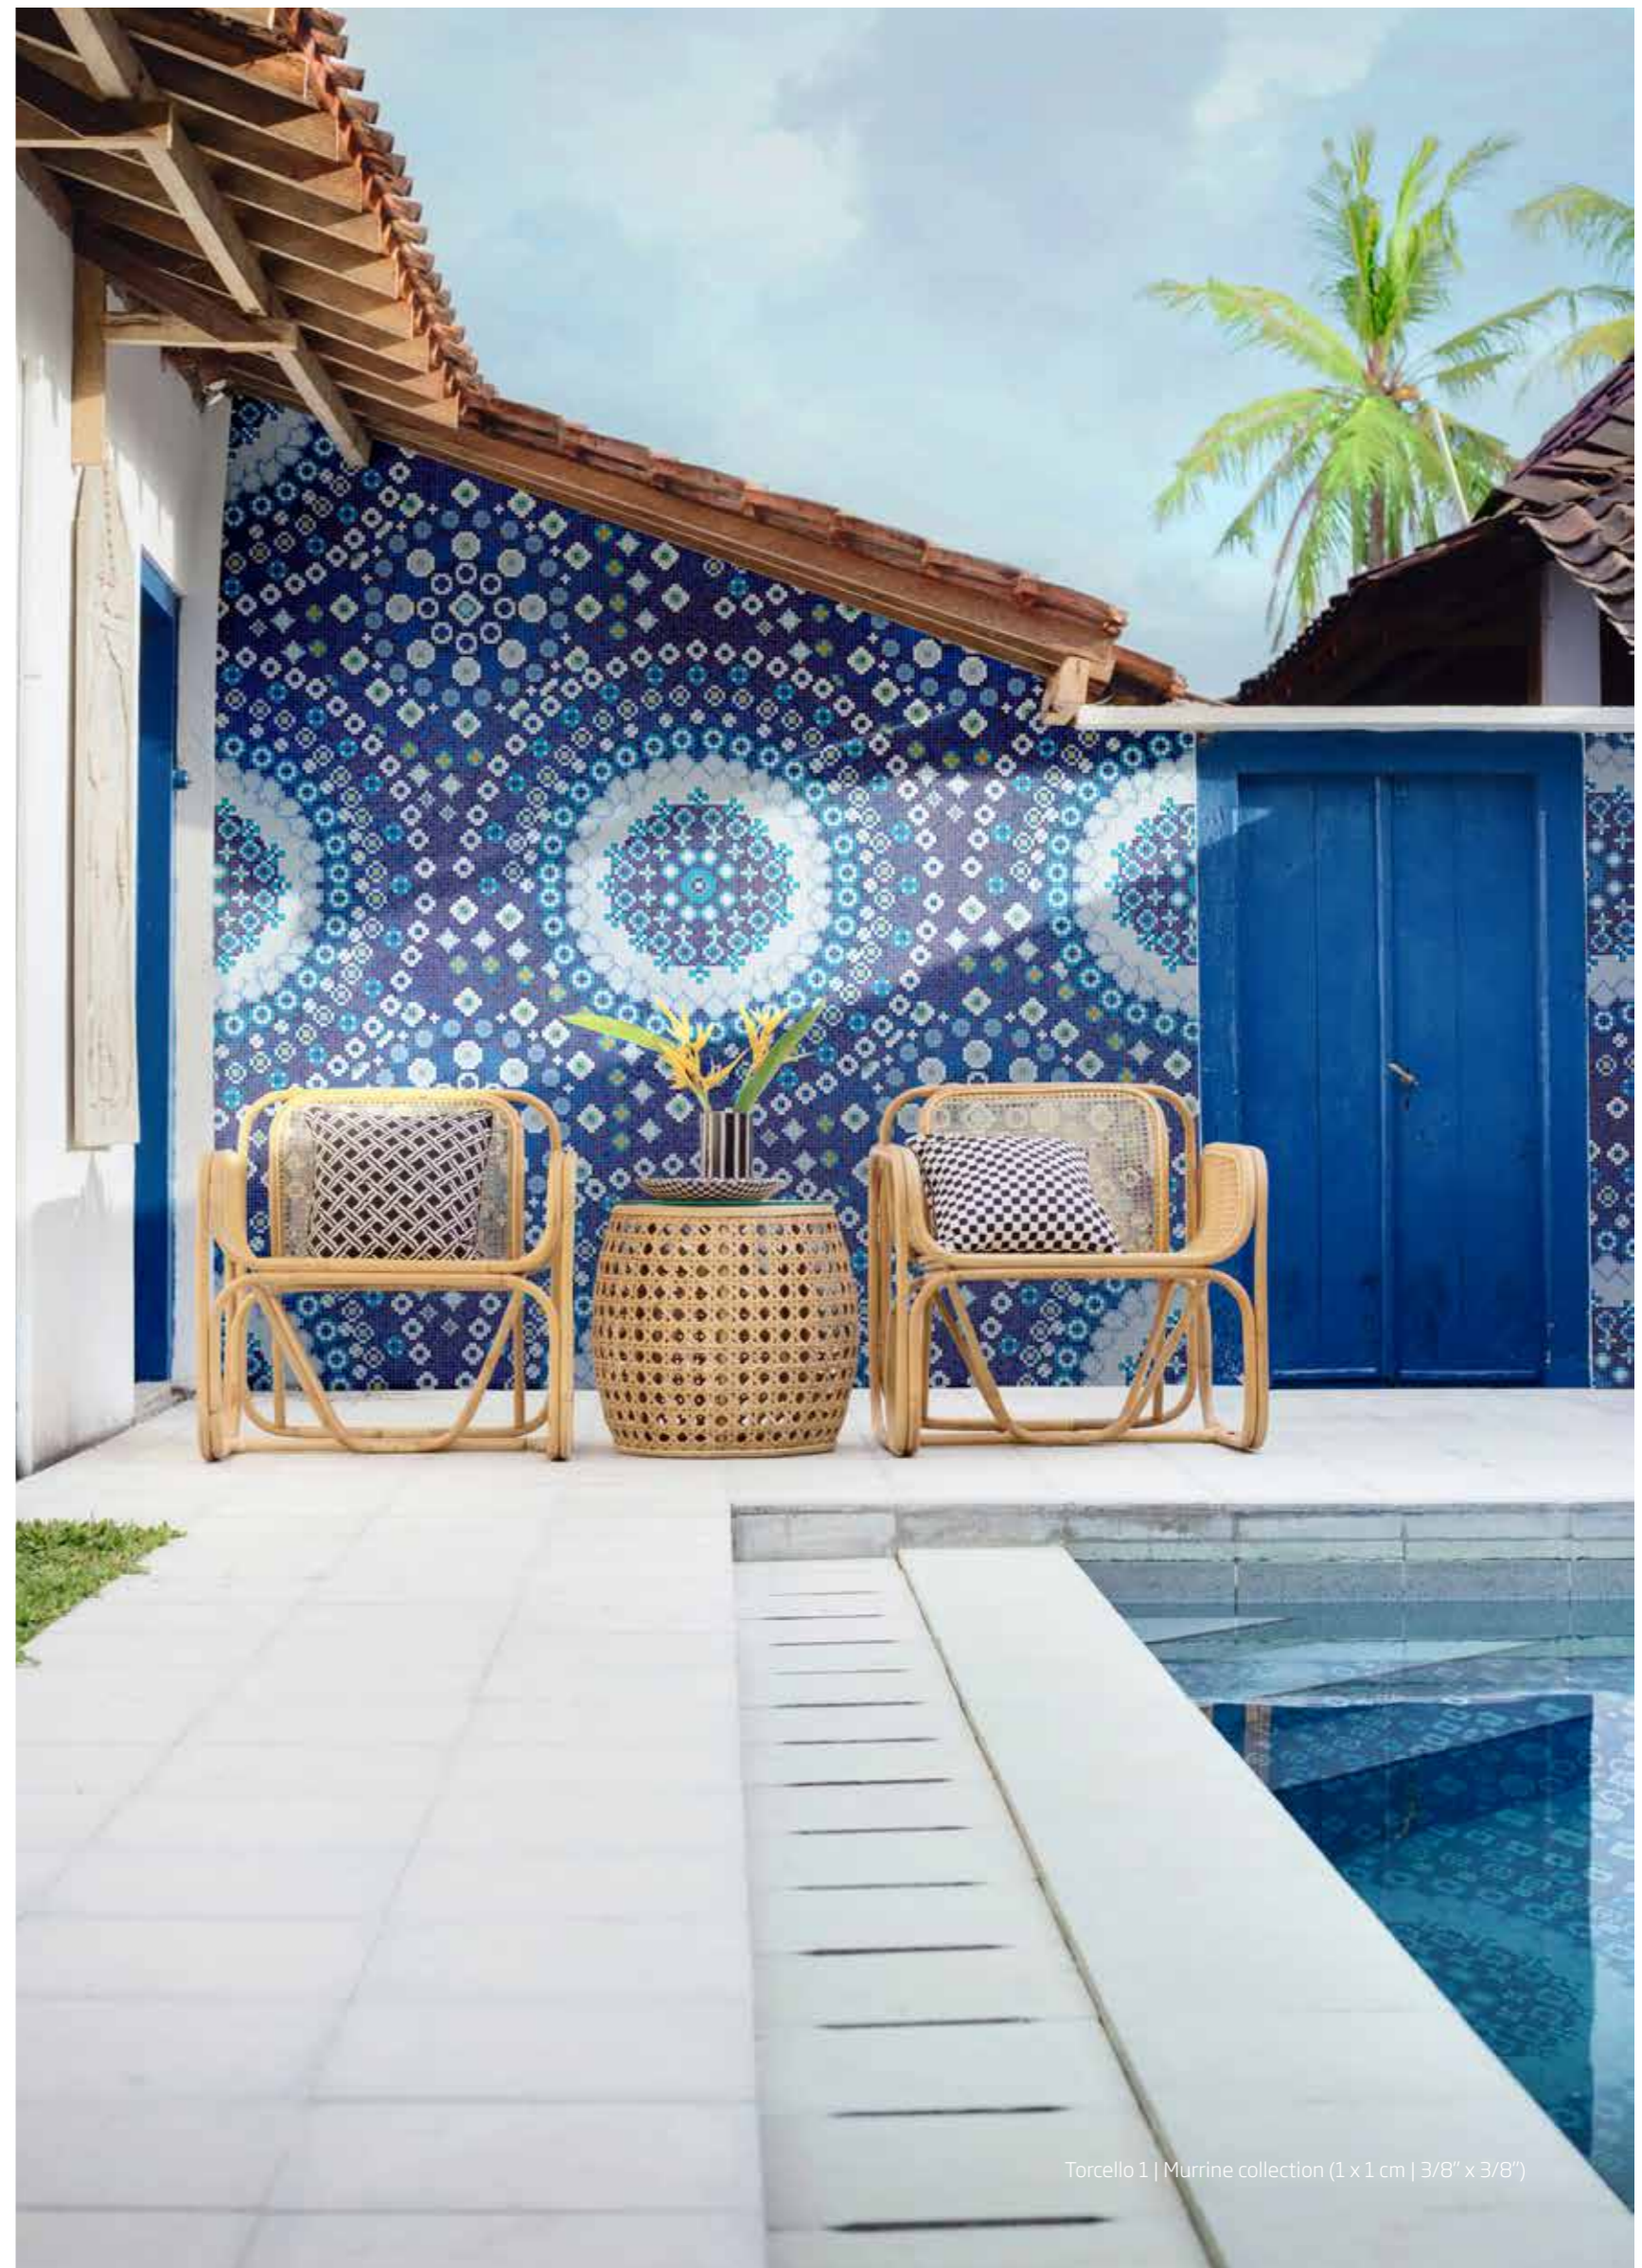

21	22	23	24	25
20	19	18	17	16
11	12	13	14	15
10	9	8	7	6
1	2	3	4	5

158 cm | 5' 2 13/64"

158 cm | 5' 2 13/64"

Torcello 1 | Murrine collection (1 x 1 cm | 3/8" x 3/8")

The intense and infinite shades of blue.