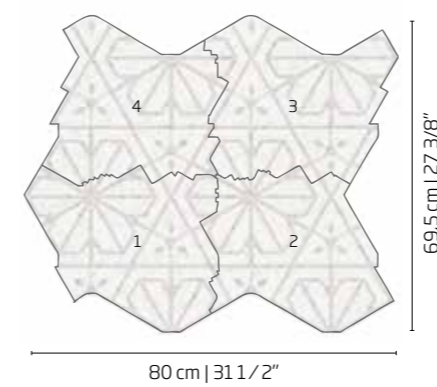

+ bianco assoluto

160
750

Modular size | Formato modulo
Format module | Modulgröße
Formato módulo | Формат модуля