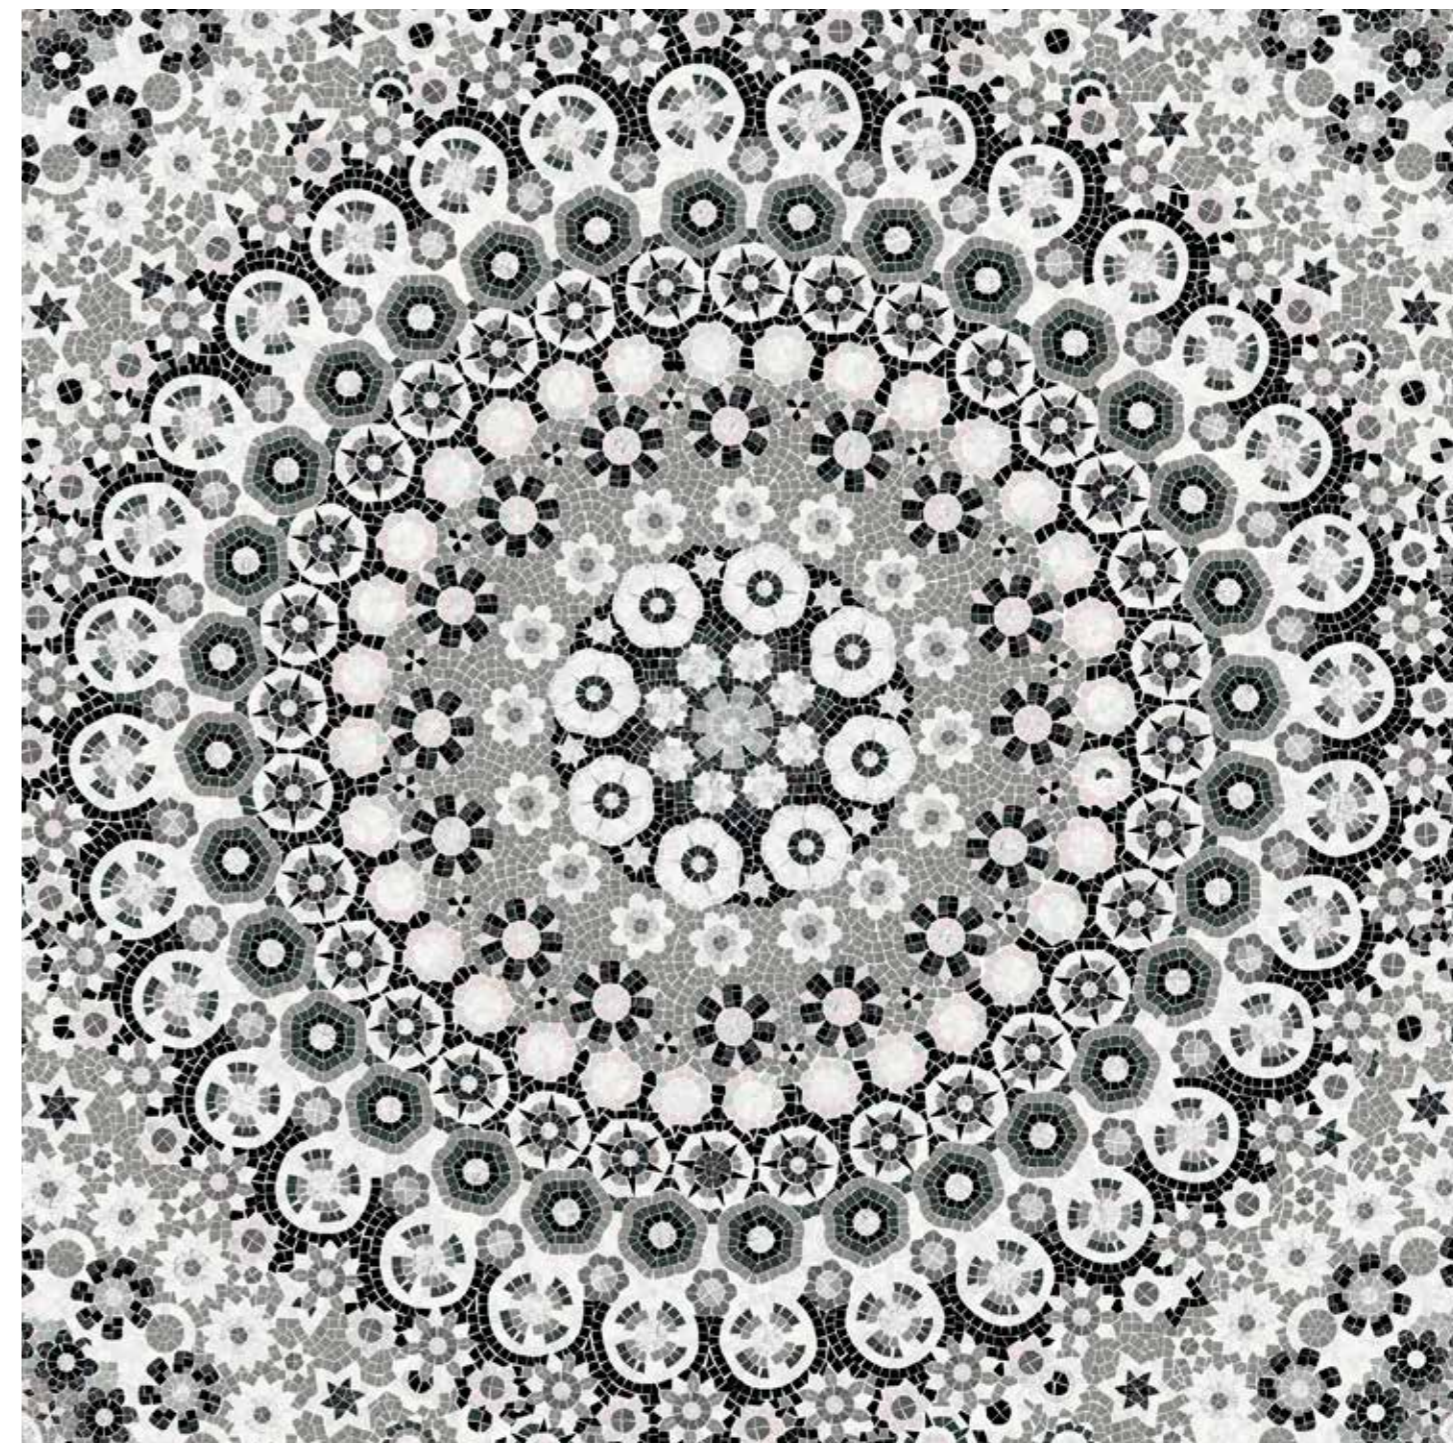

MURANO

ARTISTIC MOSAIC | 1 x 1 cm | 3/8" x 3/8"

MURANO 1