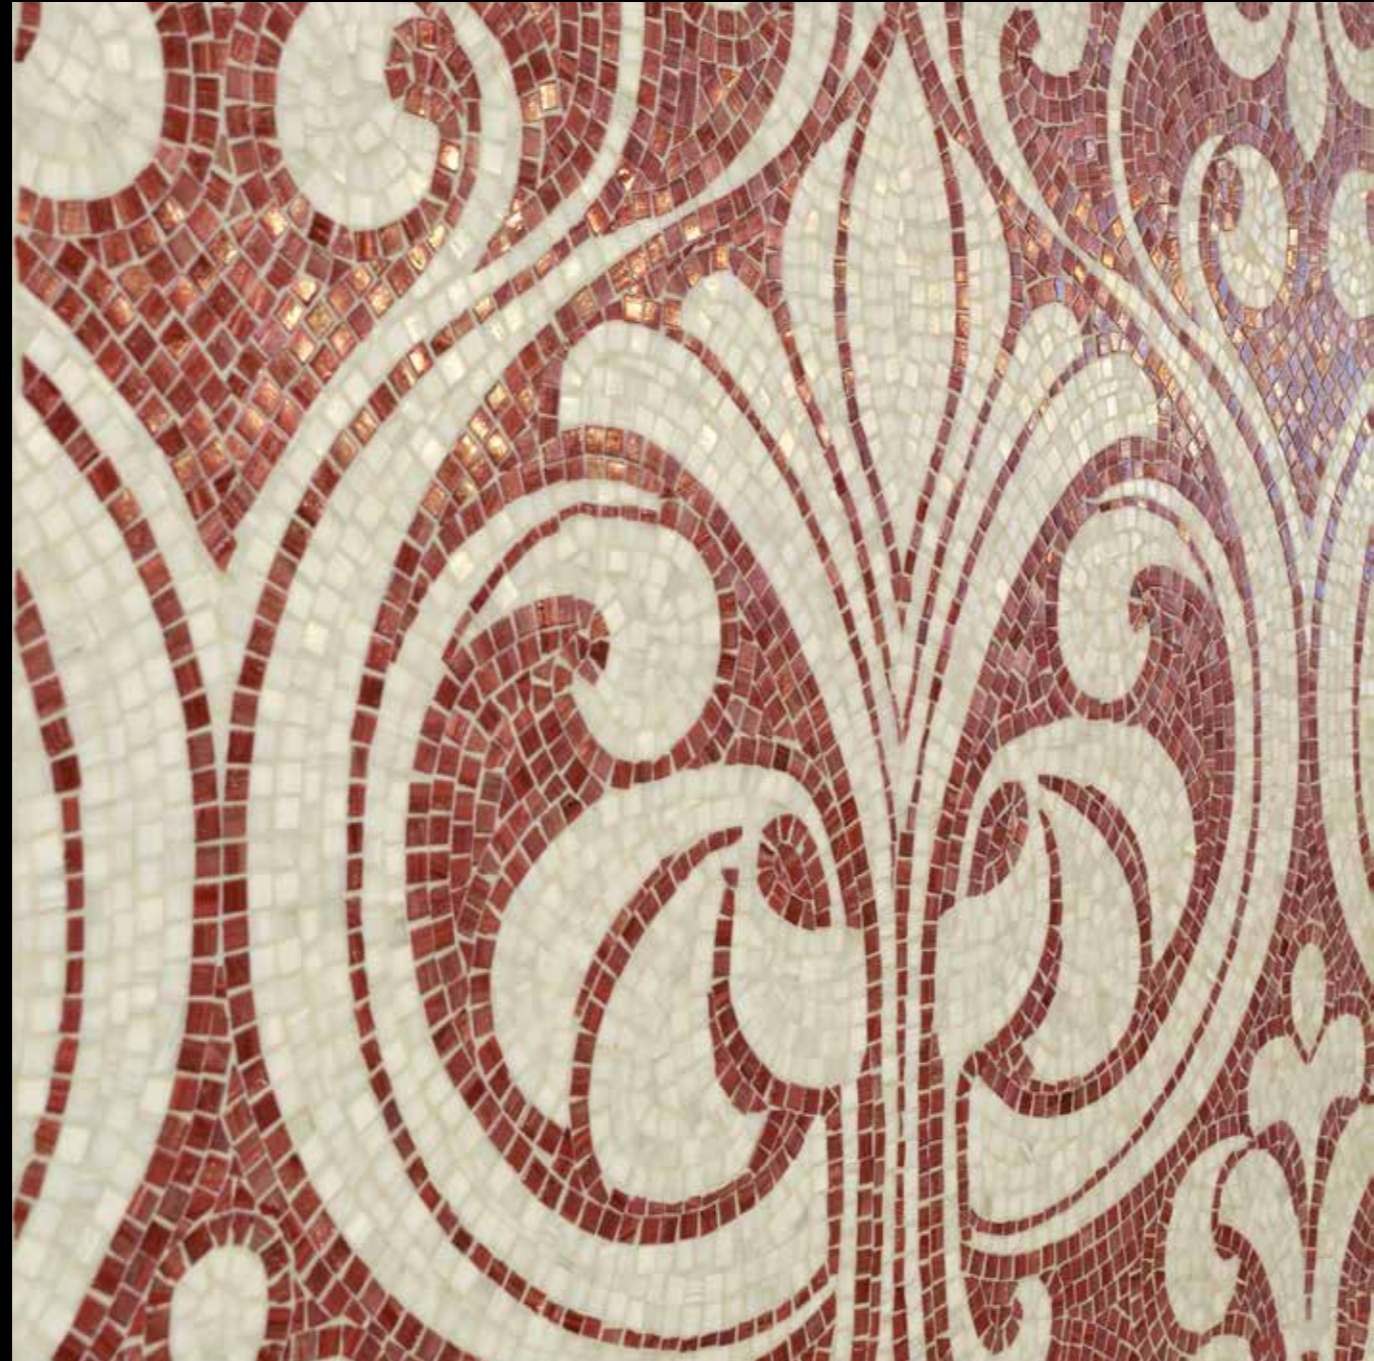

ARTISTIC MOSAIC

1 x 1 cm | 3/8" x 3/8" hand-cut

White Peacock (1 x 1 cm | 3/8" x 3/8")
 CERSAIE '12 | Bologna, Italy
 Architect: Studio Asia, Carla Baratelli
 Photo: Dal Bosco

PEACOCK ARTISTIC MOSAIC | 1x1 cm | 3/8" x 3/8"