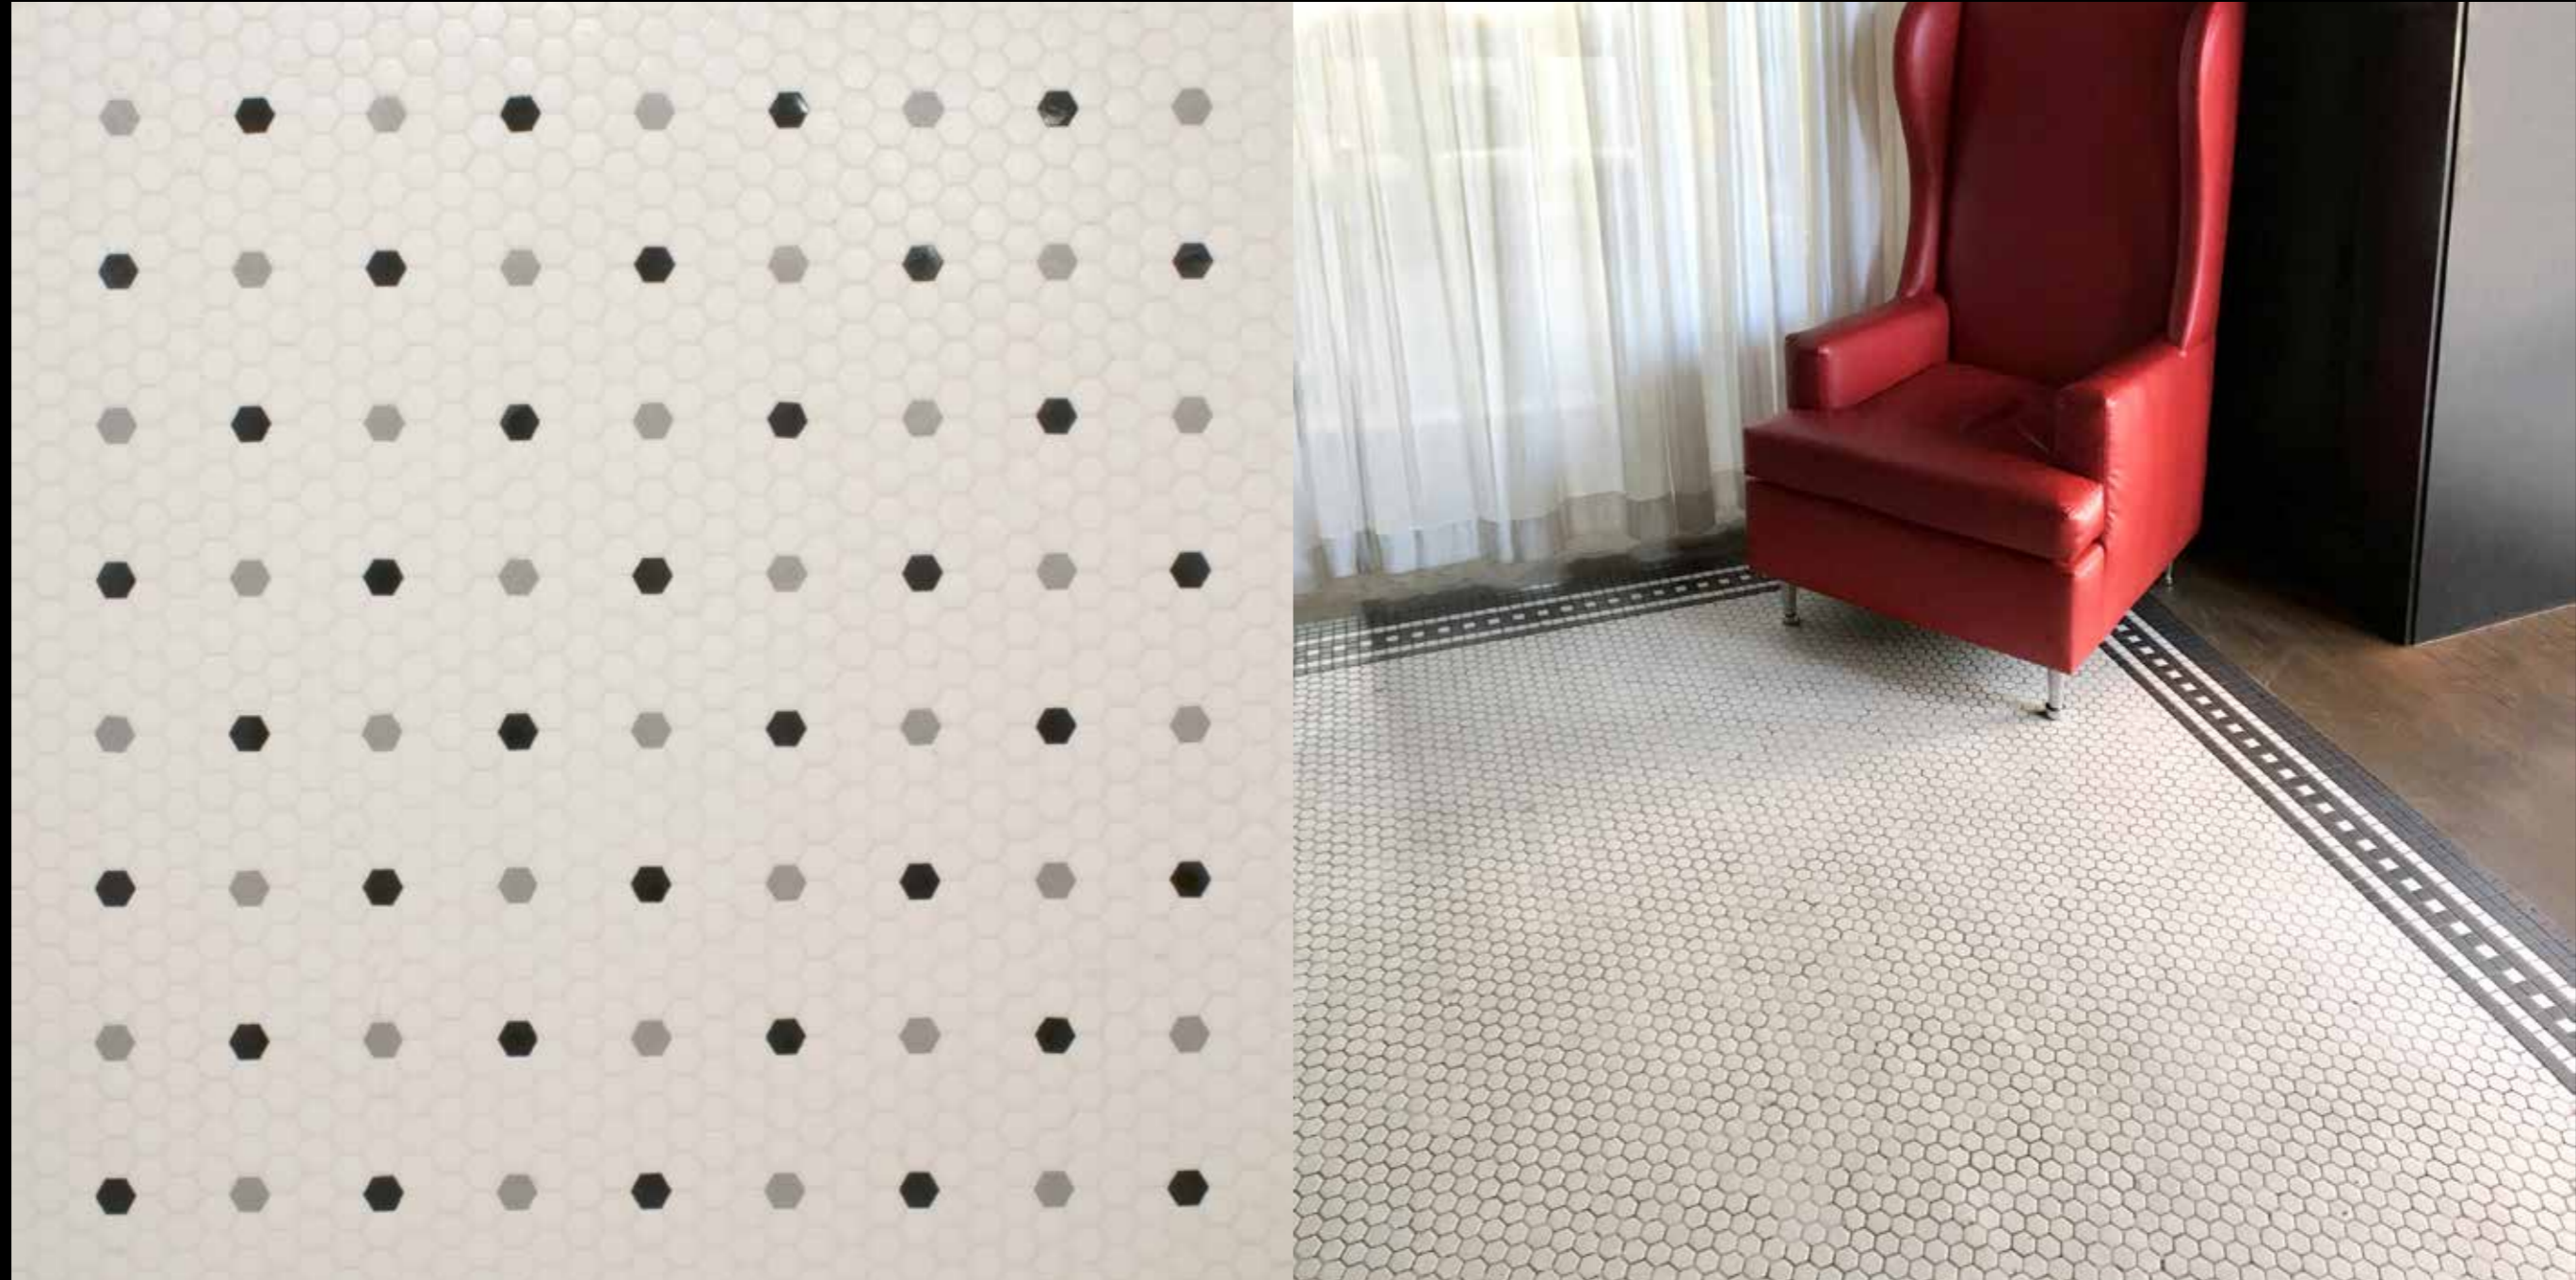

Stylized dots form
the perfect shape.

DOTS 1

+ Bianco Assoluto

152
160
208