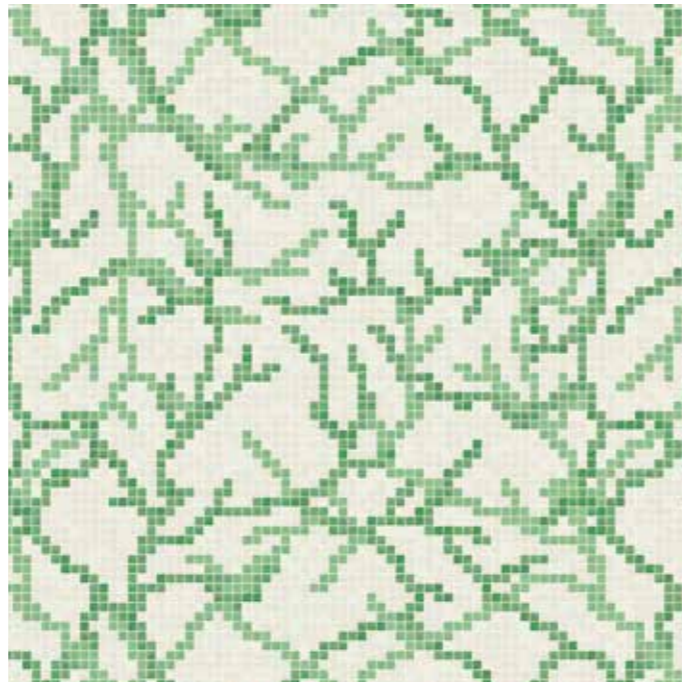

FLOURISHING 2

+ bianco ghiaccio

- 2100
- 2132
- 2130