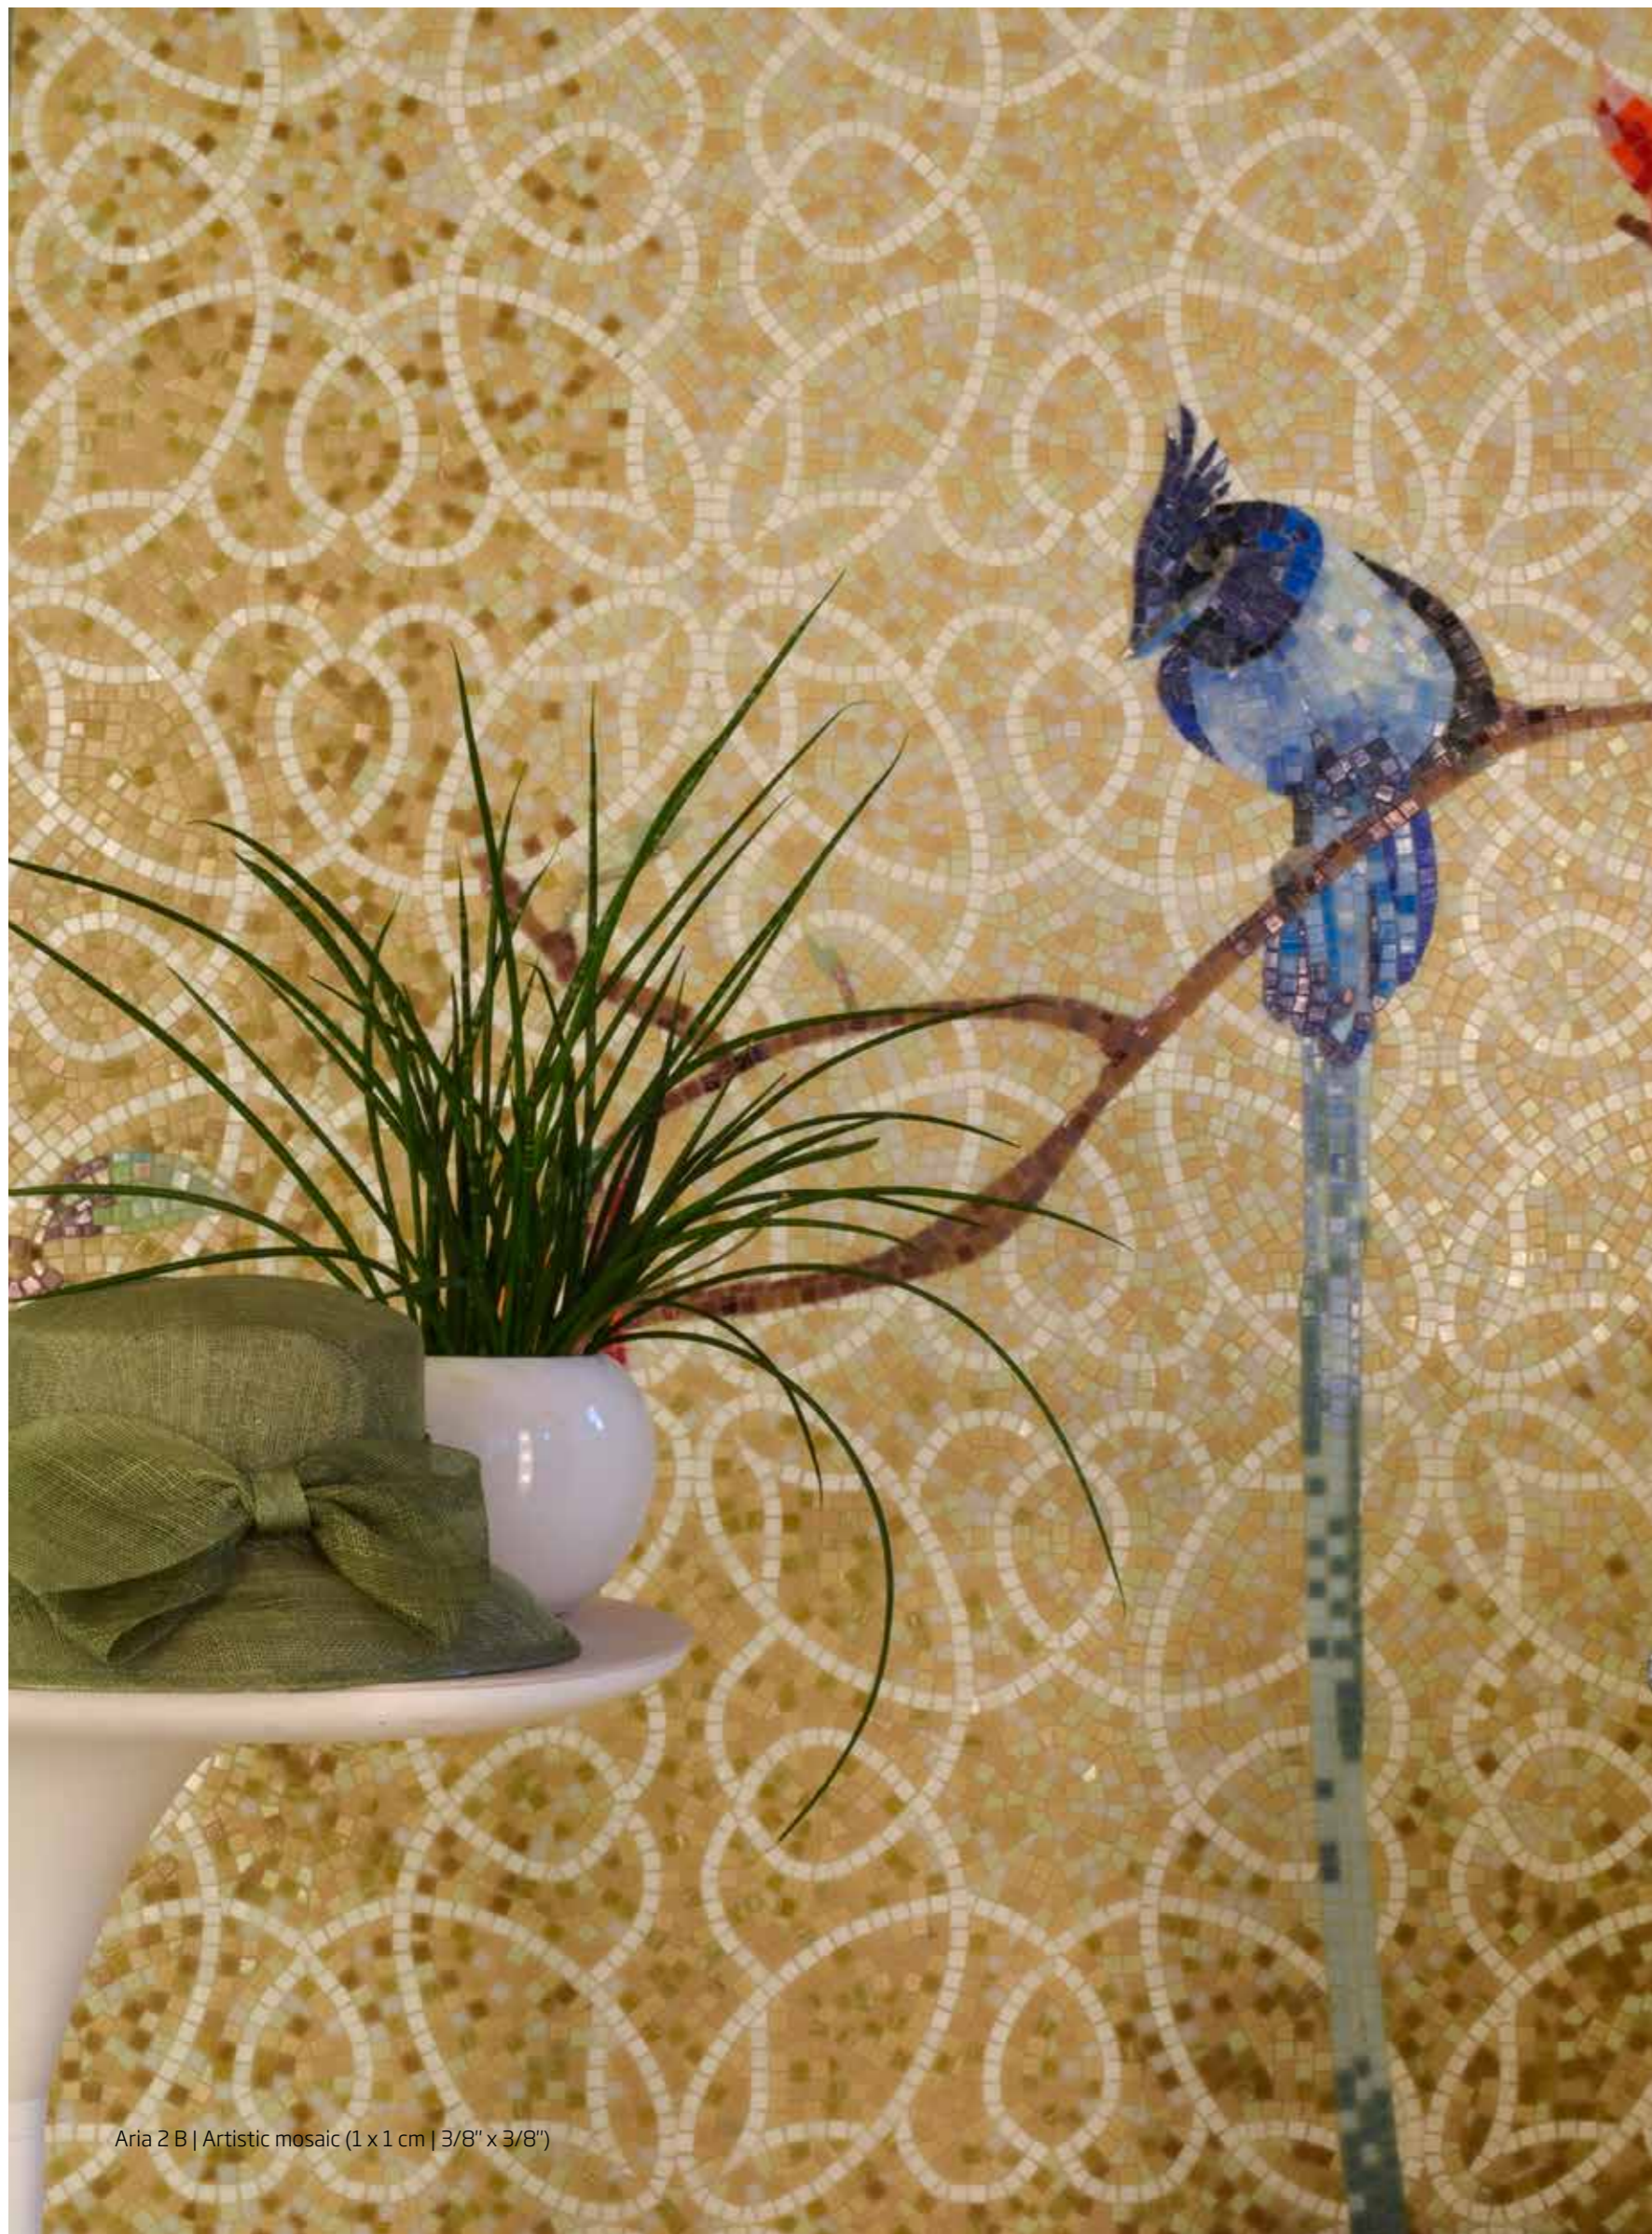

ARIA ARTISTIC MOSAIC | 1 x 1 cm | 3/8" x 3/8"

Modular size: 94,8 x 316 cm | 37 5/16" x 124 3/8"

ARIA

ARTISTIC MOSAIC | 1 x 1 cm | 3/8" x 3/8"

Modular size: 94,8 x 316 cm | 37 5/16" x 124 3/8"

Aria 2 | Artistic mosaic (1 x 1 cm | 3/8" x 3/8")