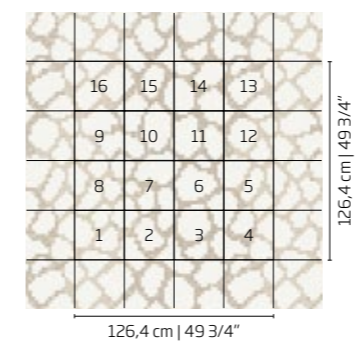

Modular size | Formato modulo
Format module | Modulgröße
Formato módulo | Формат модуля

Module: 4 x 4 sheets