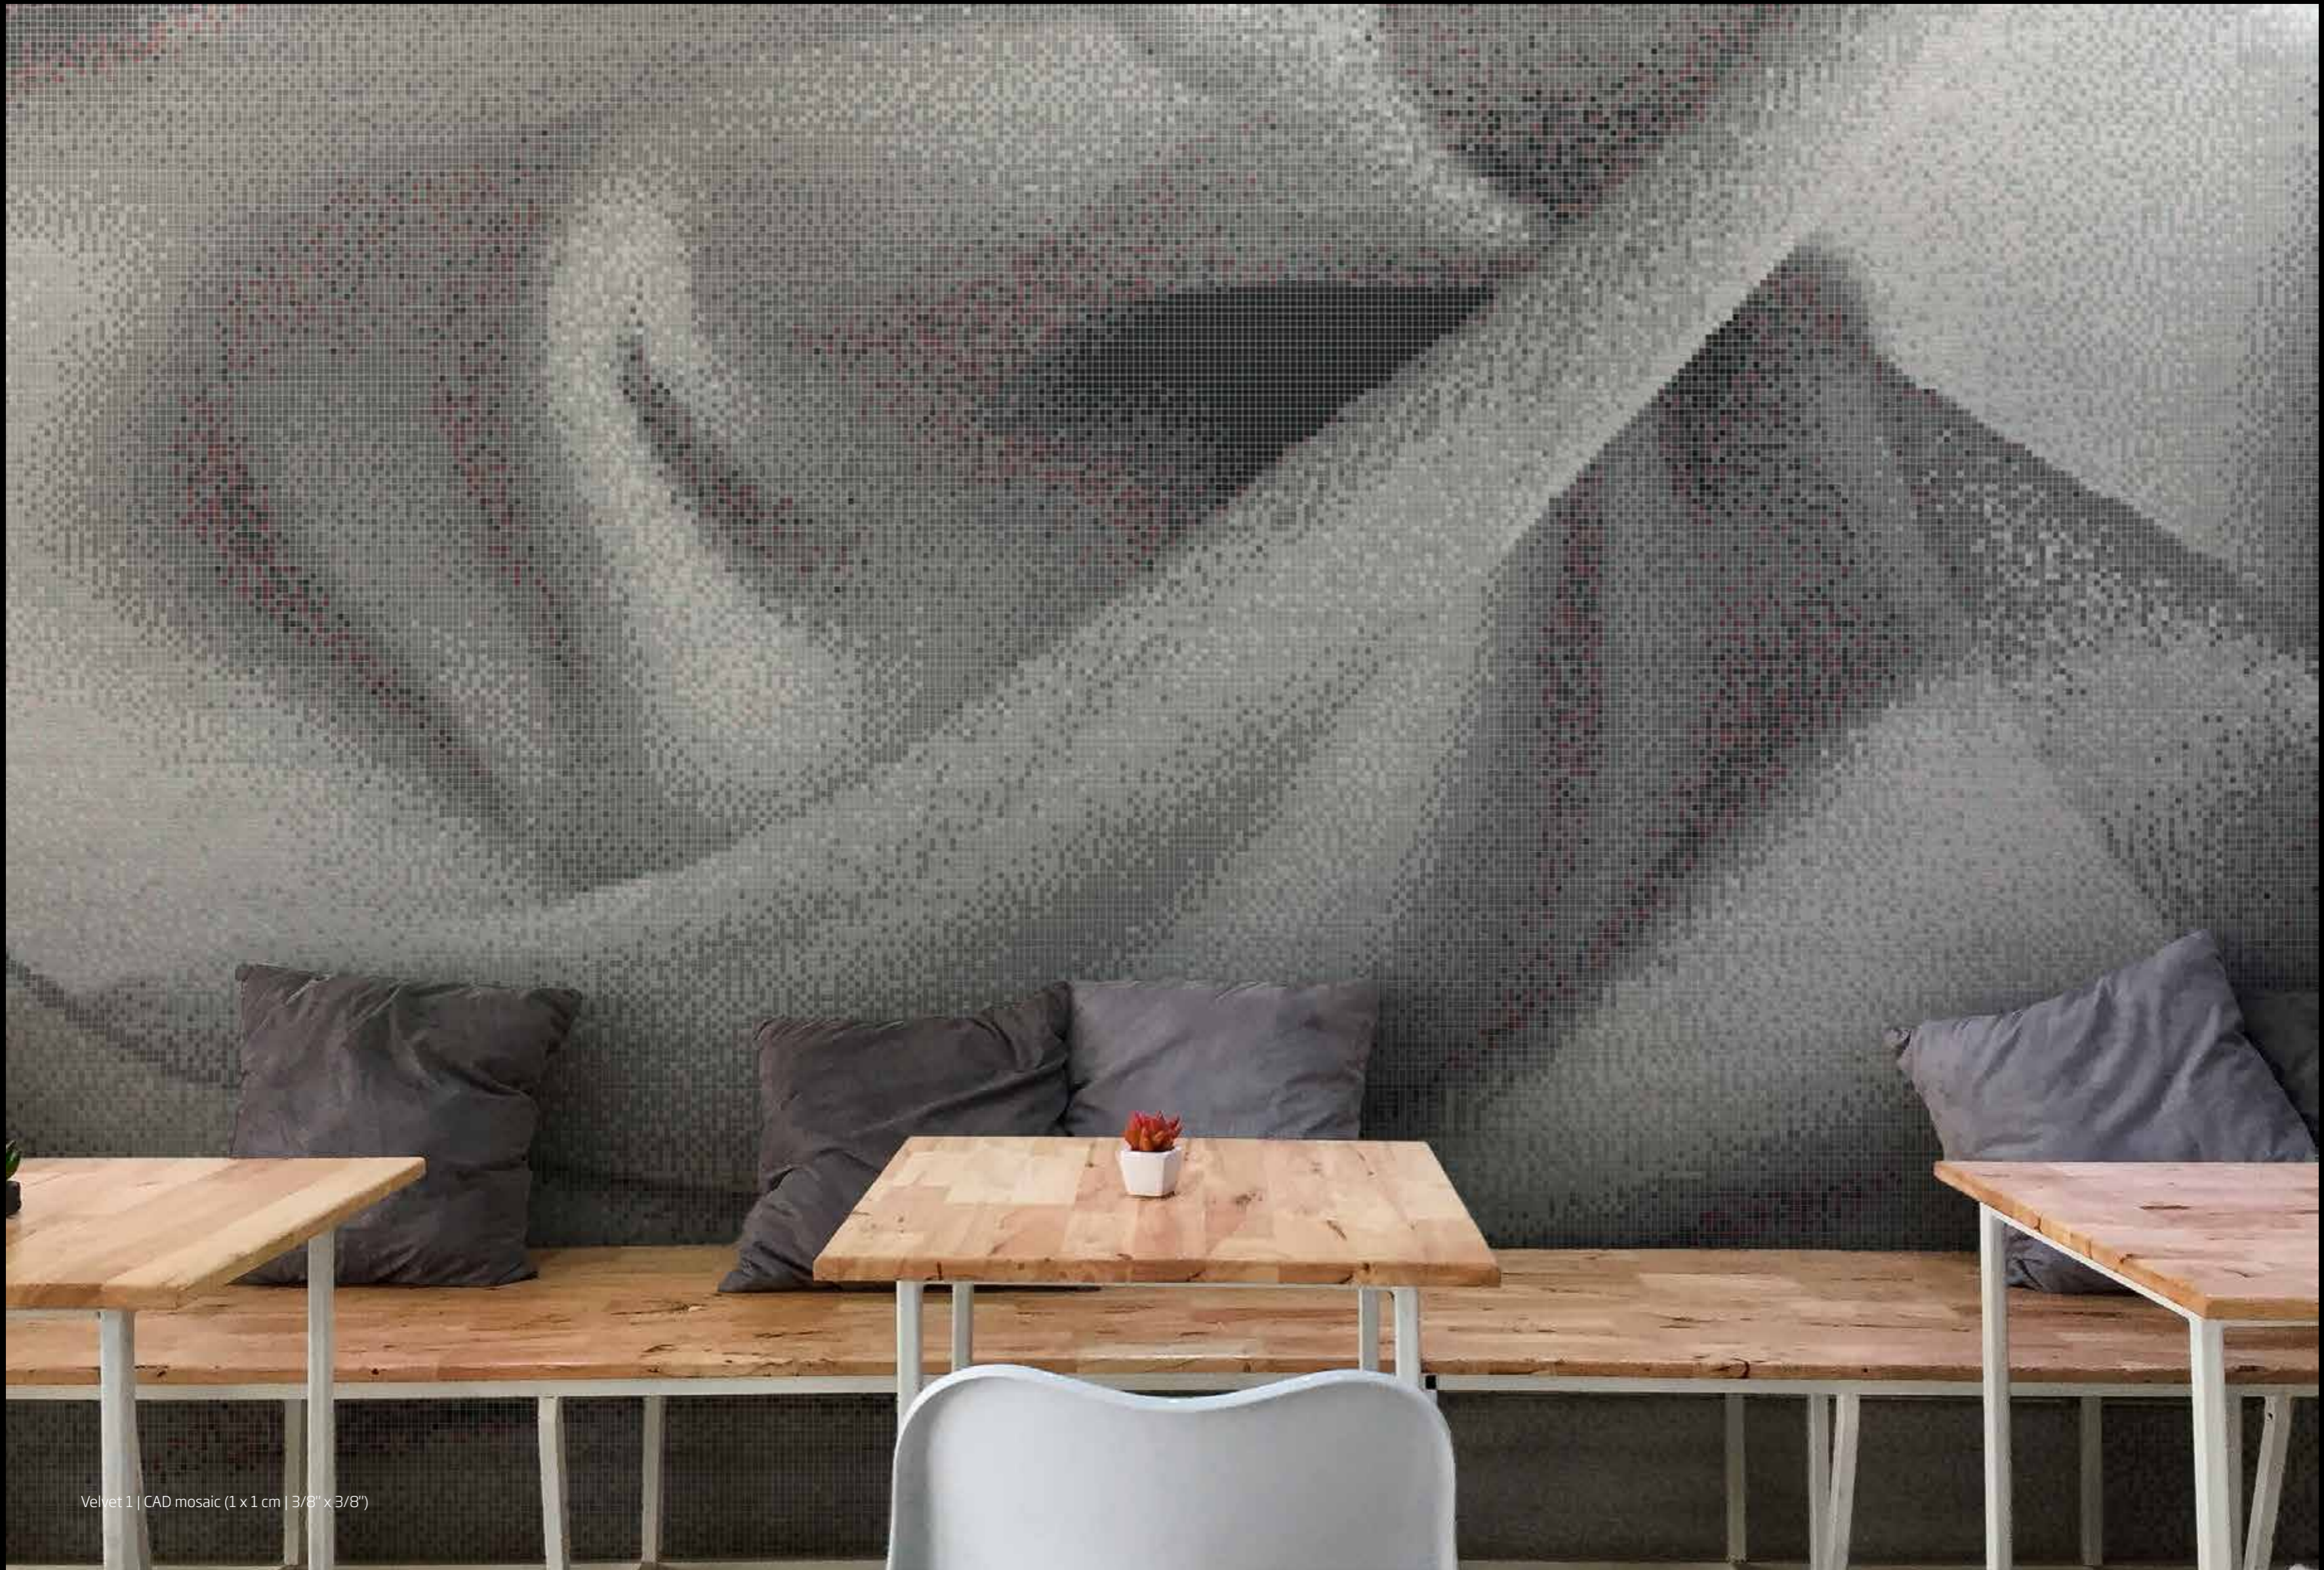

Velvet 1 | CAD mosaic (1 x 1 cm | 3/8" x 3/8")