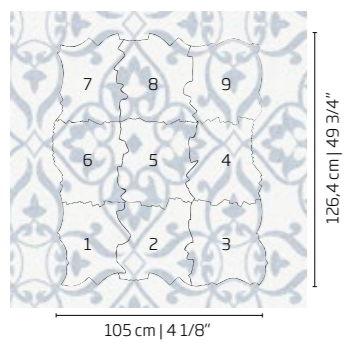

Upal B | Artistic mosaic (1 x 1 cm | 3/8" x 3/8")