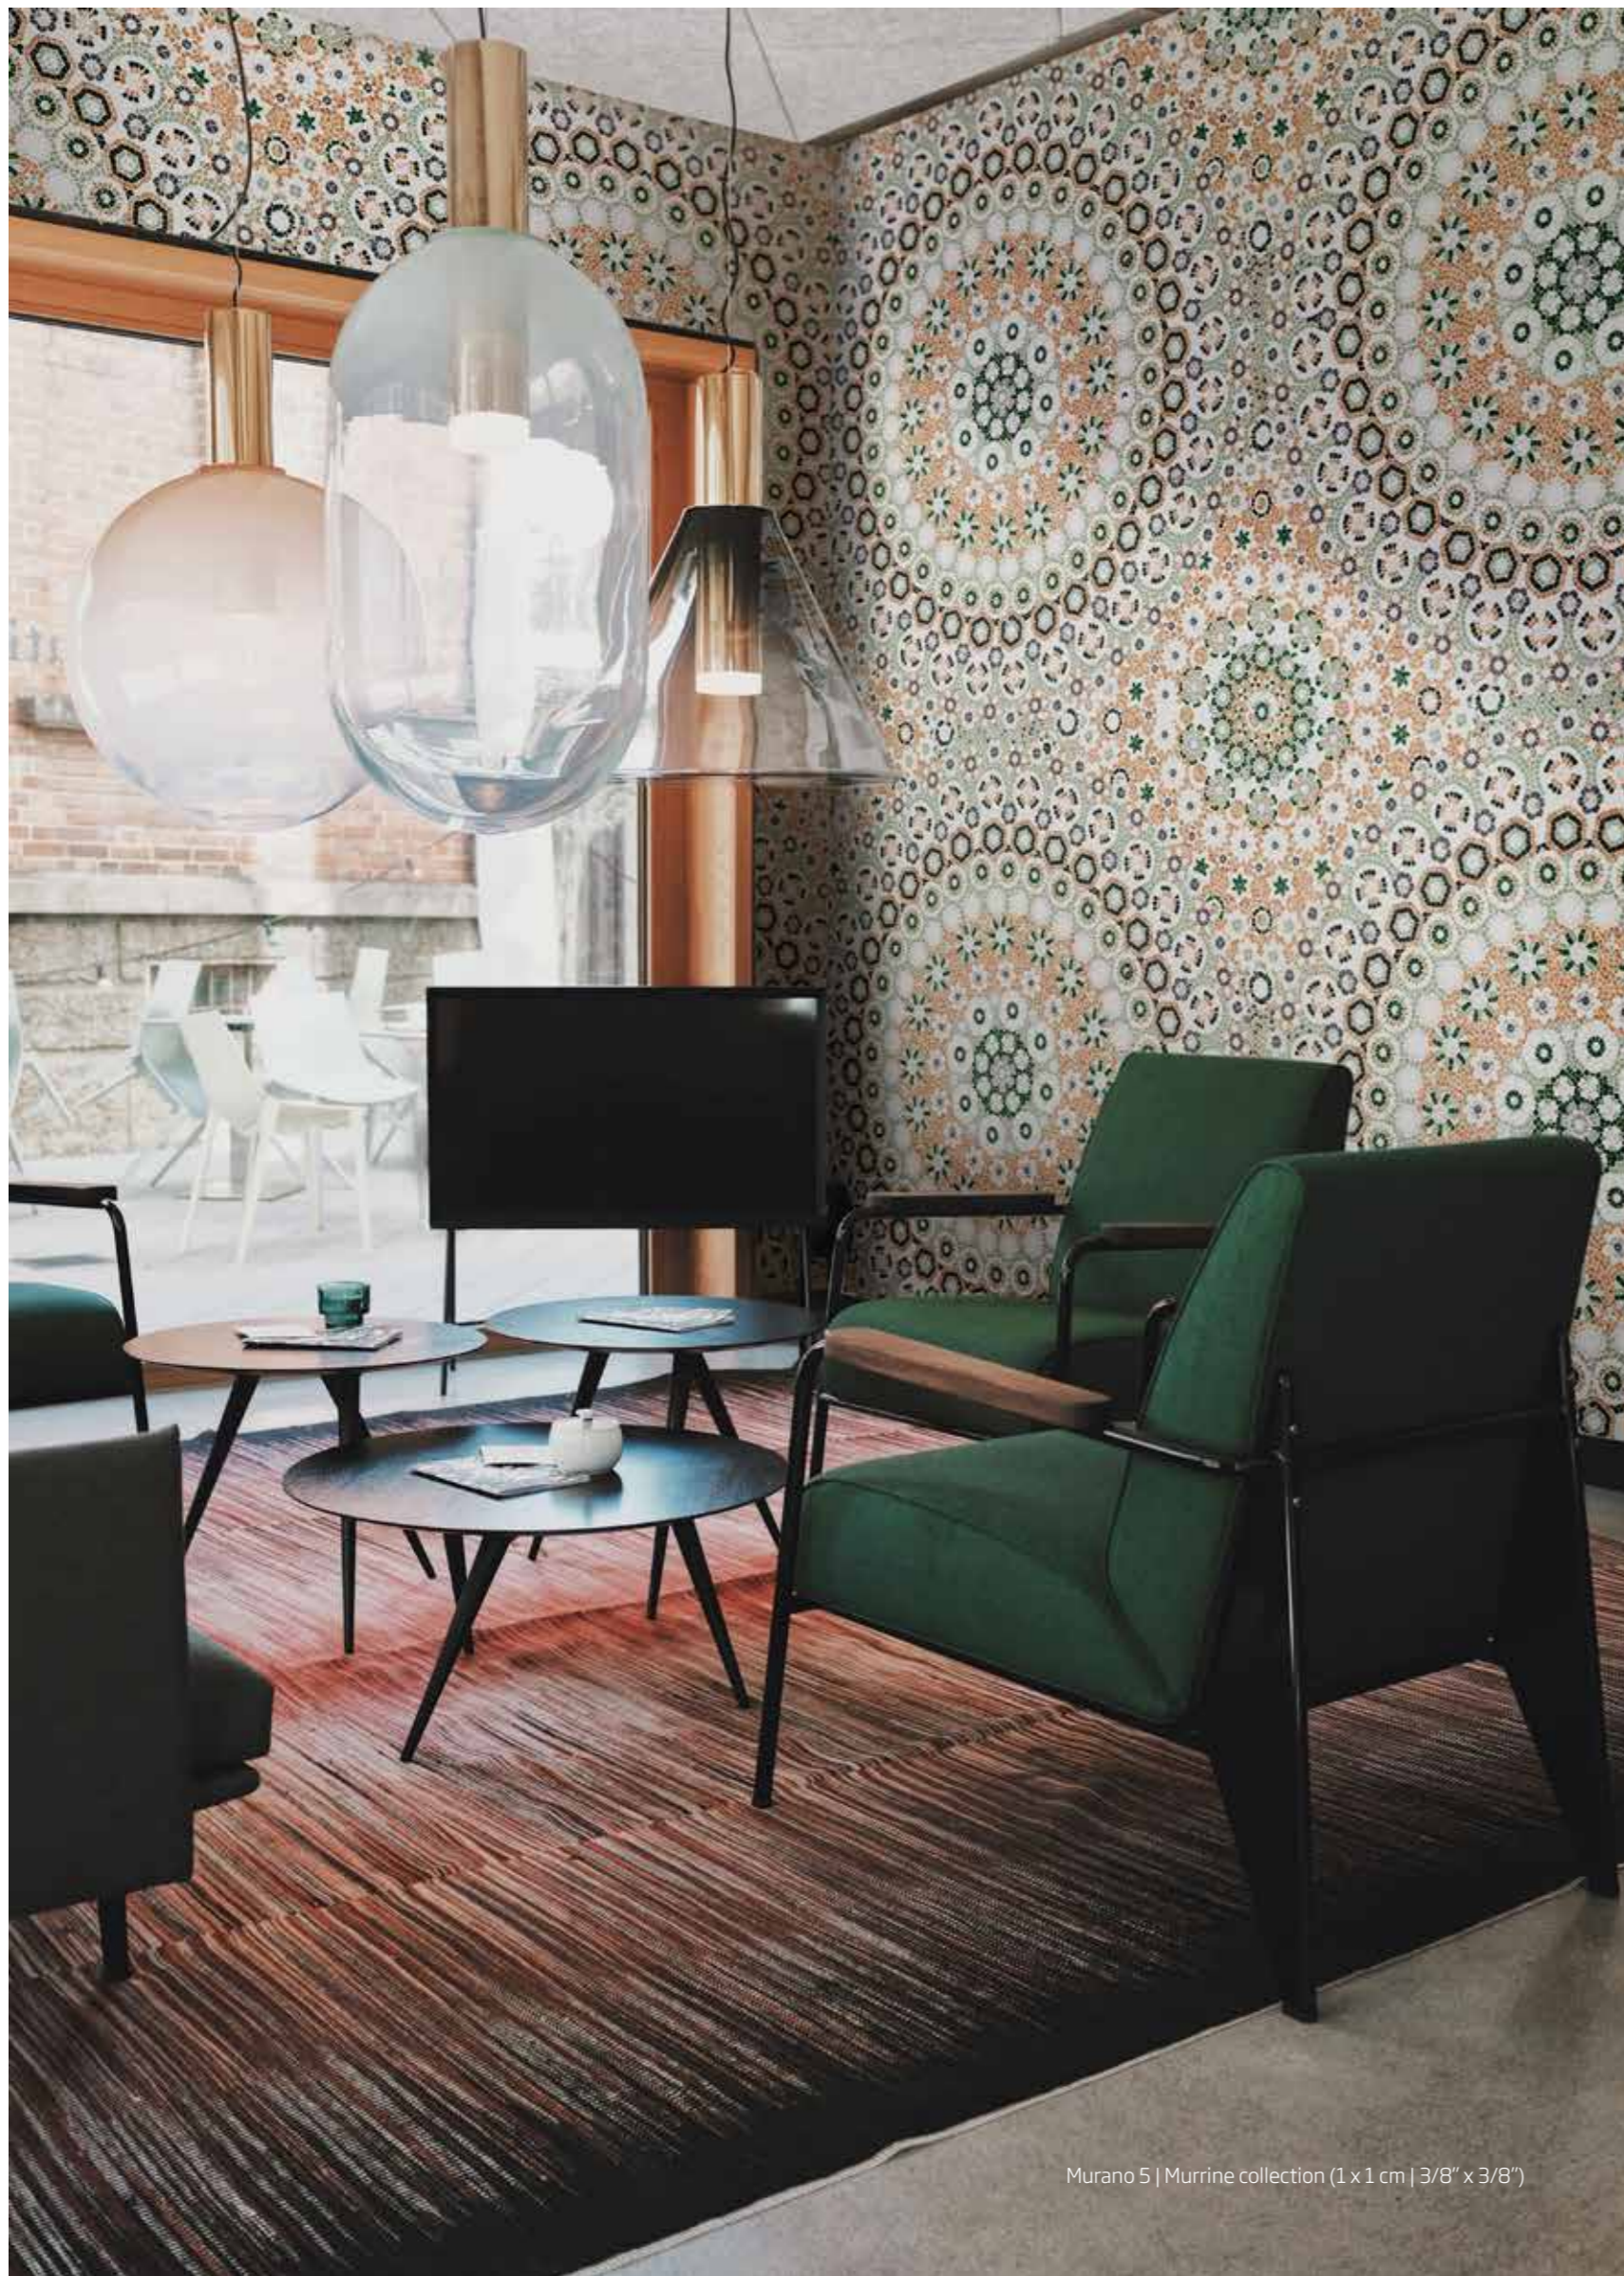

Murano 5 | Murrine collection (1 x 1 cm | 3/8" x 3/8")