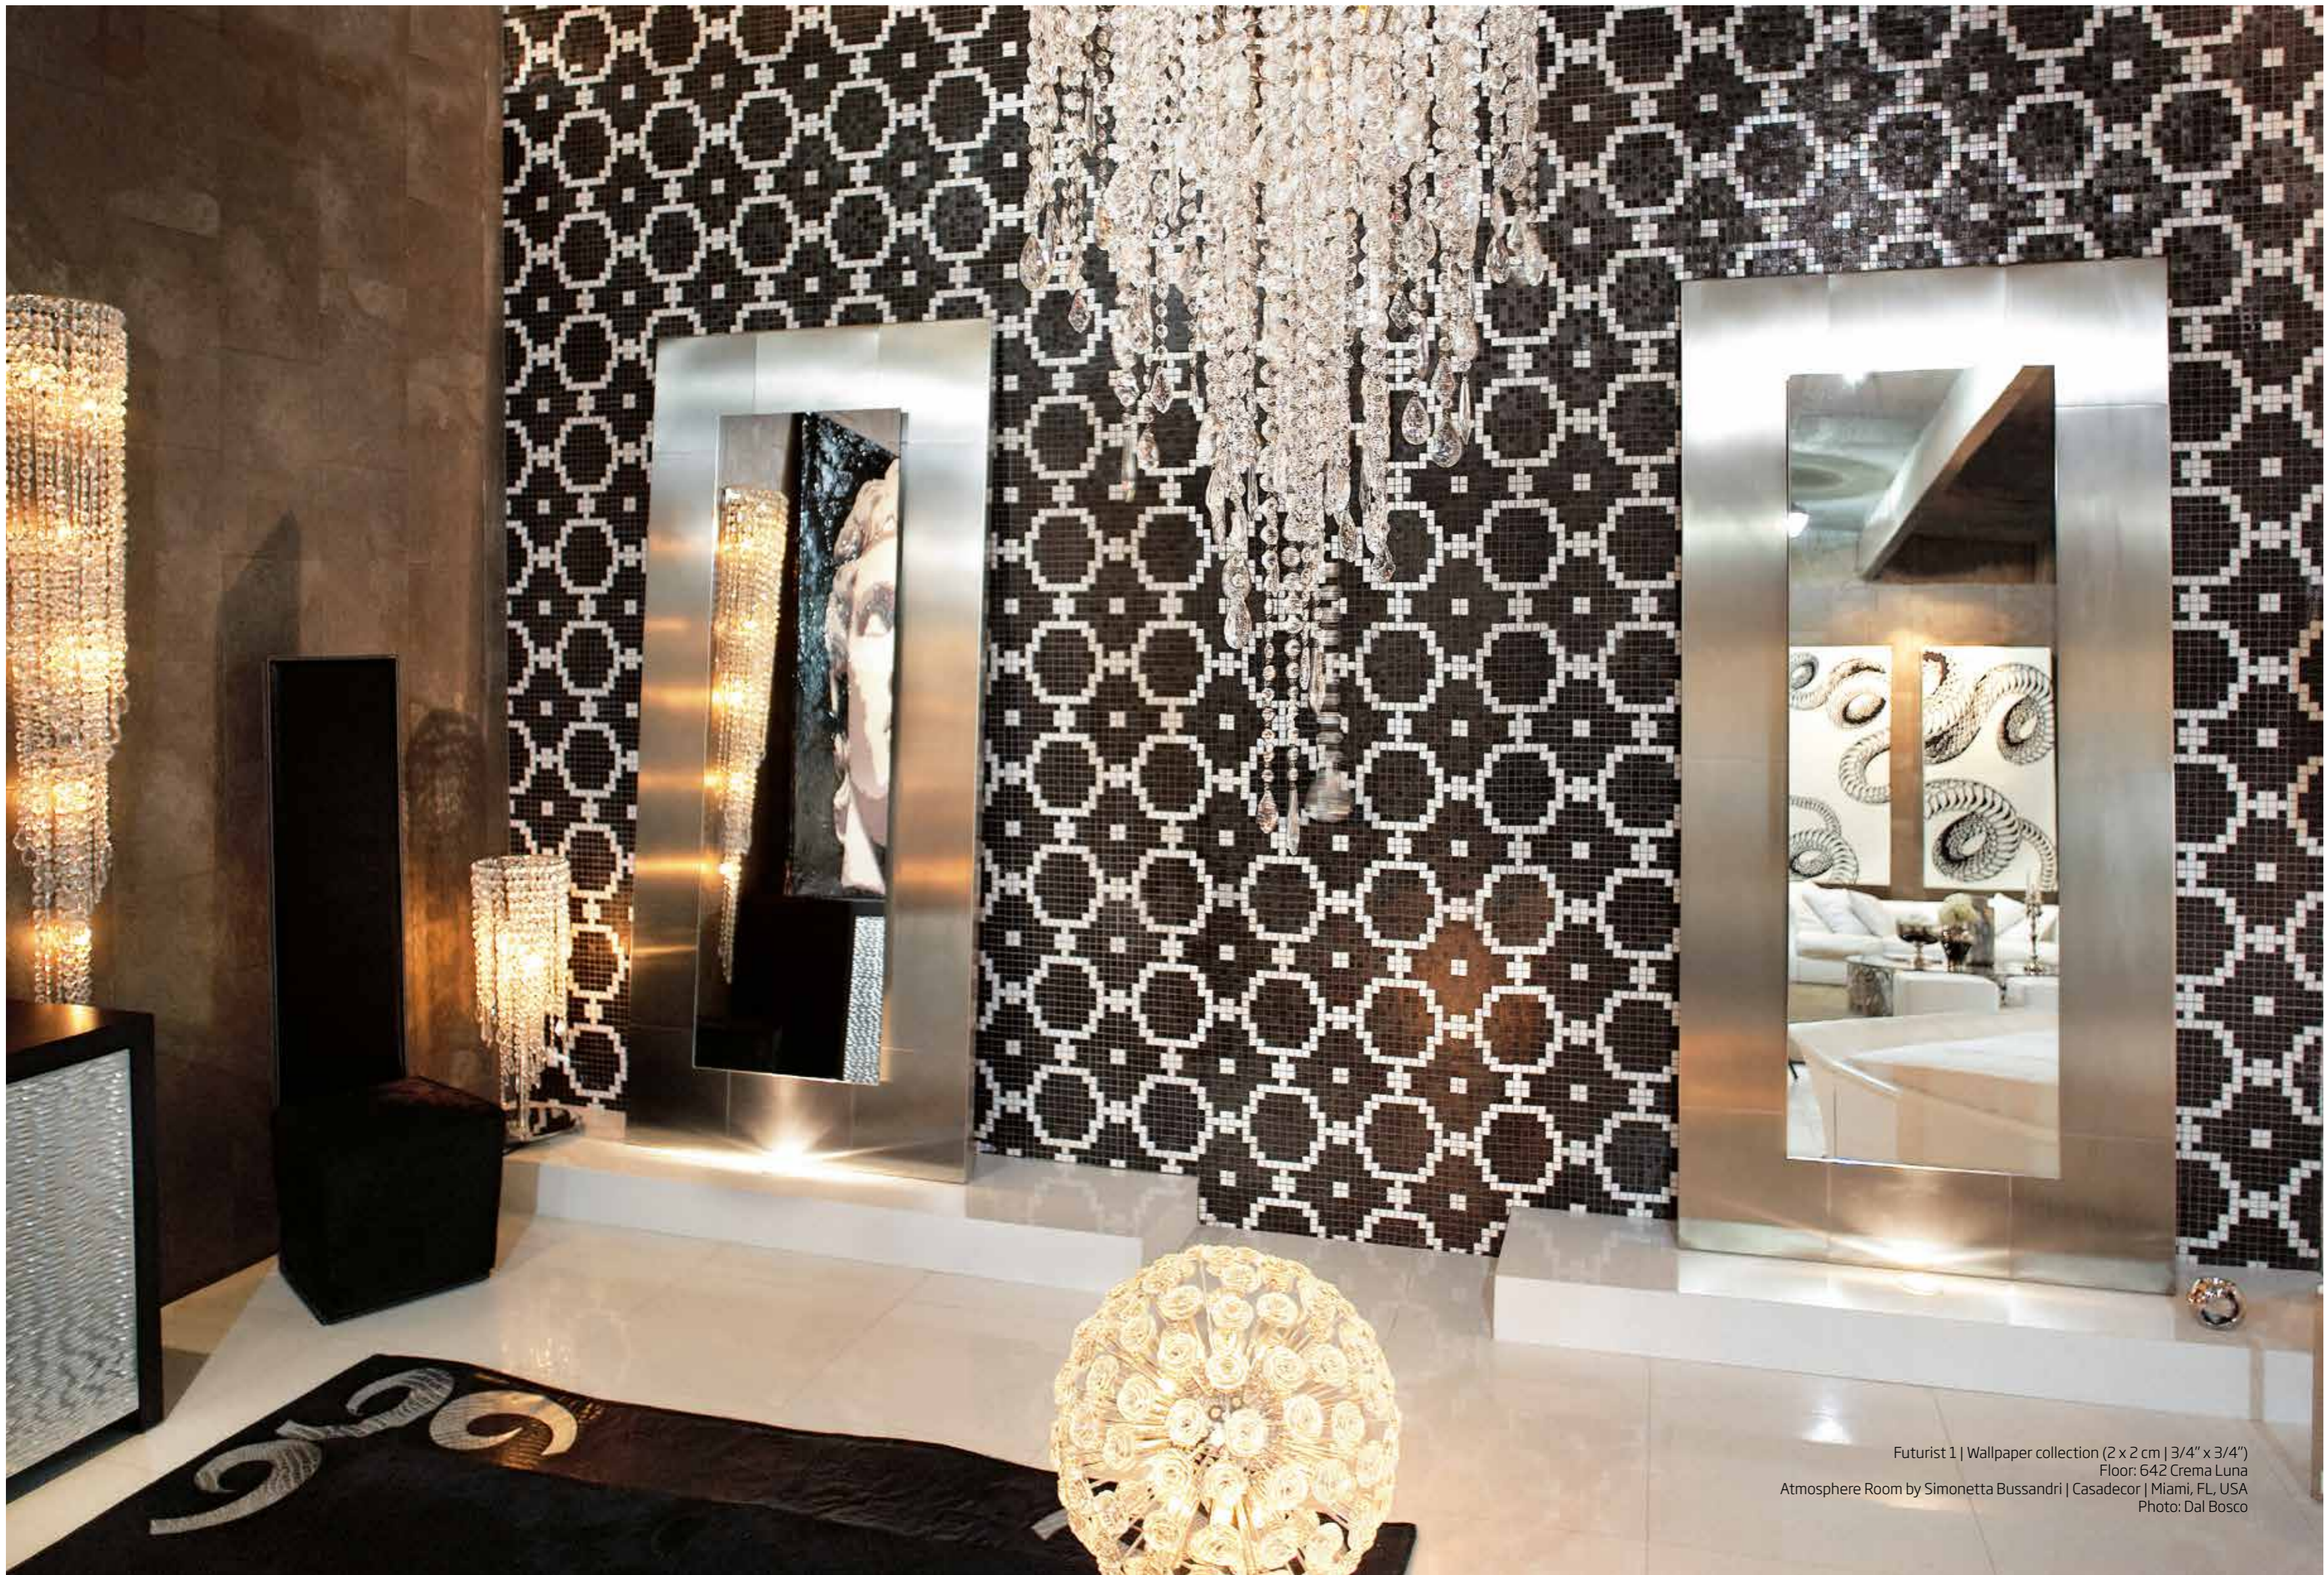

FUTURIST 2

+ crystal

2100
 2120
 2124

FUTURIST 3

+ crystal

160
 208
 260

Futurist 1 | Wallpaper collection (2 x 2 cm | 3/4" x 3/4")
Floor: 642 Crema Luna
Atmosphere Room by Simonetta Bussandri | Casadecor | Miami, FL, USA
Photo: Dal Bosco