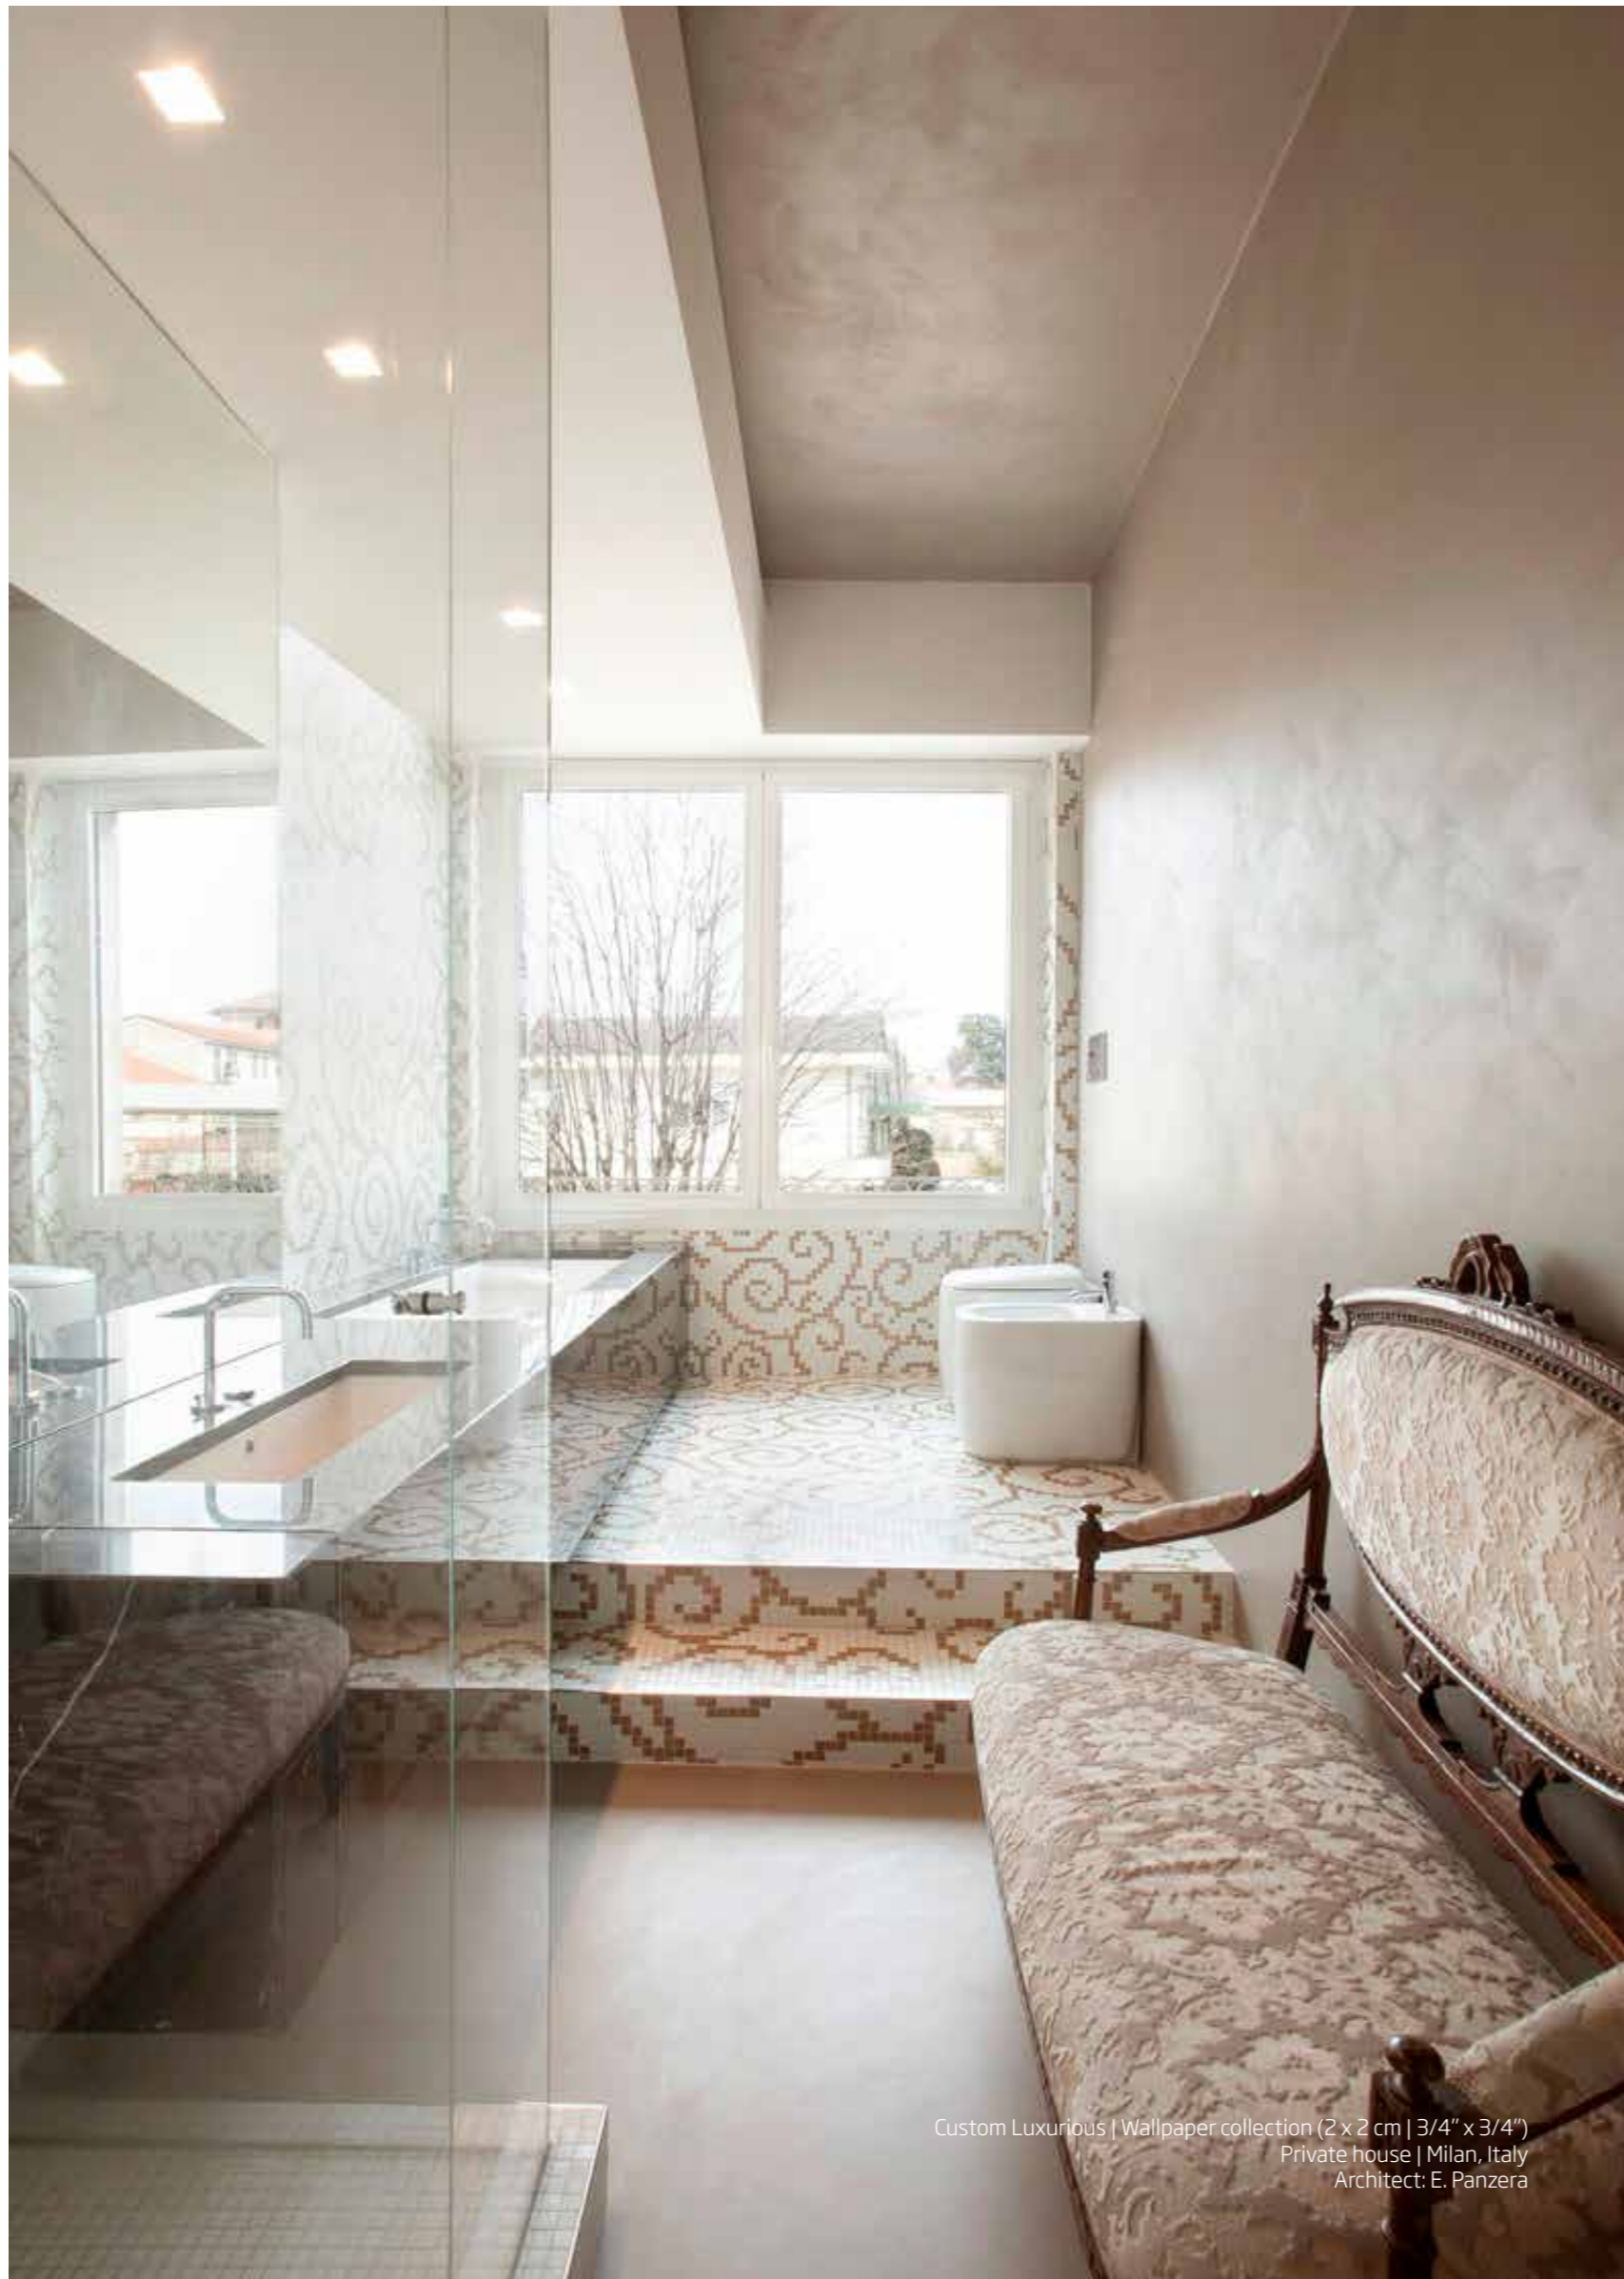

LUXURIOUS

CAD MOSAIC | 2 x 2 cm | 3/4" x 3/4"

LUXURIOUS 1

Luxurious 1 | Wallpaper collection (2 x 2 cm | 3/4" x 3/4")
Photo: Linkfoto

024
160

+ Bianco assoluto

Custom Luxurious | Wallpaper collection (2 x 2 cm | 3/4" x 3/4")
 Private house | Milan, Italy
 Architect: E. Panzera