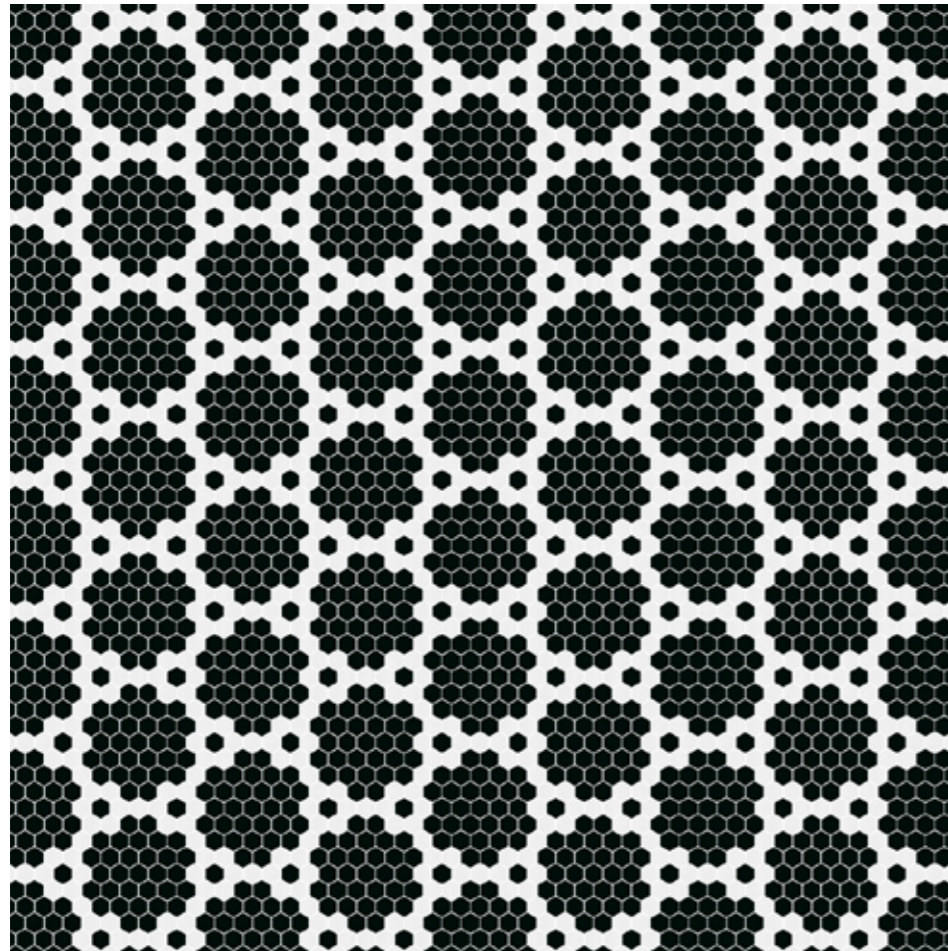

+ Titanio

150
160

Hypnotic 1 | Hexagonal mosaic (3 x 3,5 cm | 1 3/16" x 1 3/8")

FROST

HEXAGONAL MOSAIC 3 x 3,5 cm | 1 3/16" x 1 3/8"

FROST 2

+ Bianco Assoluto

160
208