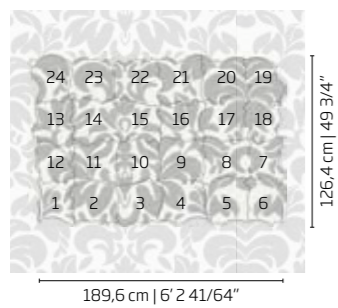

Persis D | Artistic mosaic (1 x 1 cm | 3/8" x 3/8")