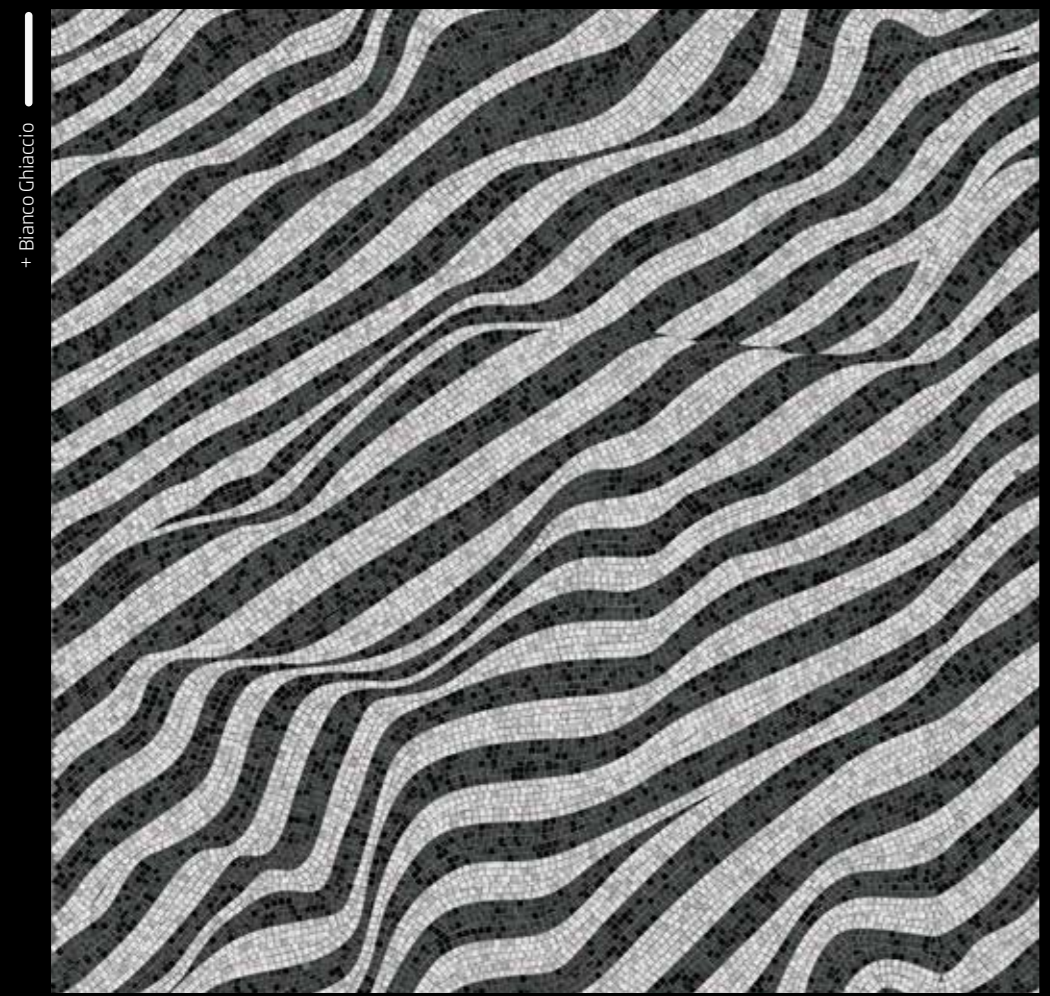

STREAKS

CAD MOSAIC | 1x1 cm | 3/8" x 3/8"

WHITE GOLD STREAKS

Module size: 150,1 x h 150,1 cm | 59 1/8" x 59 1/8"

+ Bianco Ghiaccio

150,1 cm | 59 1/8"

150,1 cm | 59 1/8"