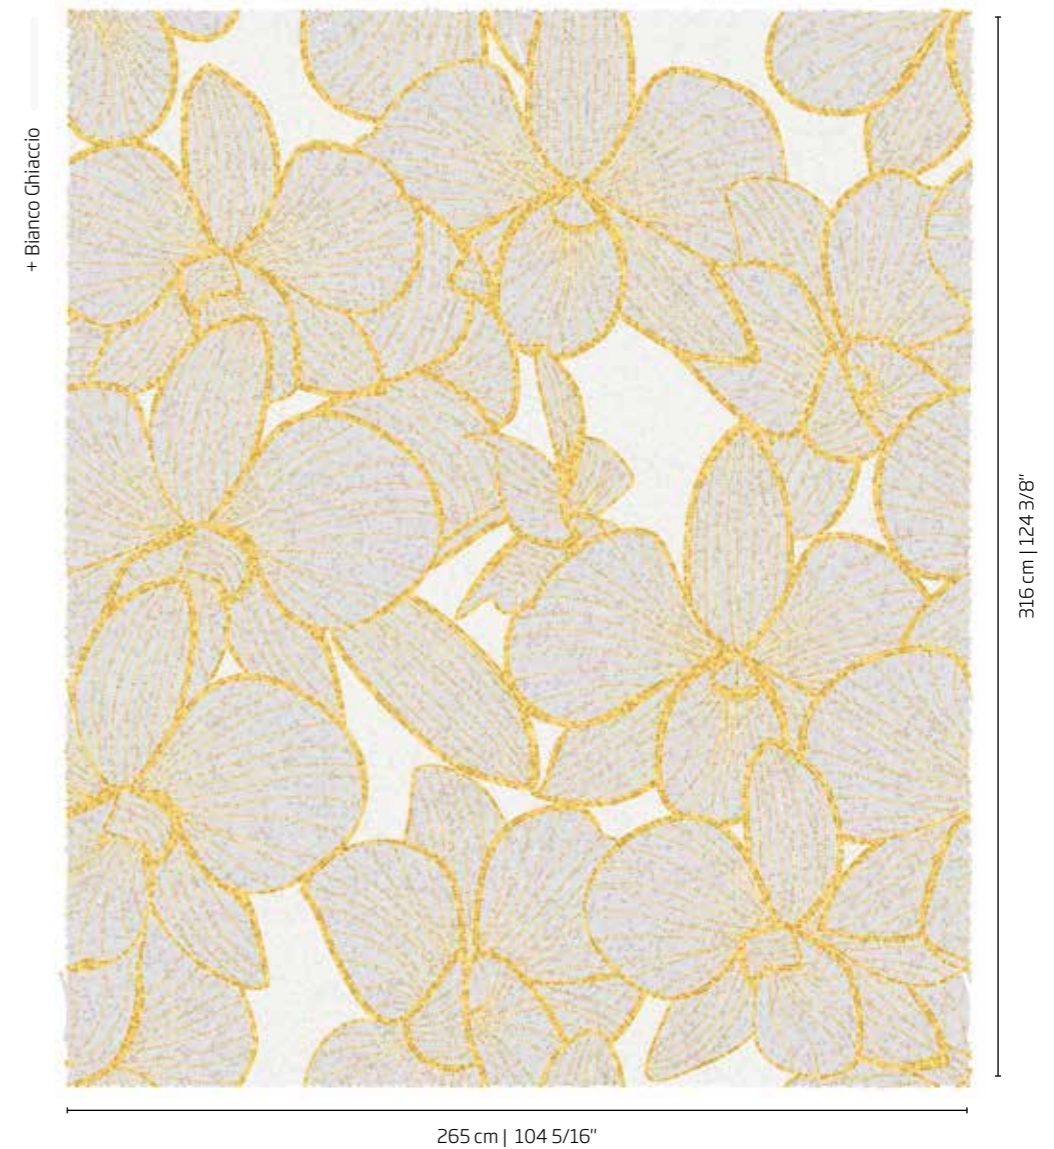

GOLD ORCHIDS

Module size: 265 x 316 cm | 104 5/16" x 124 3/8"

+ Bianco Ghiaccio

265 cm | 104 5/16"

316 cm | 124 3/8"