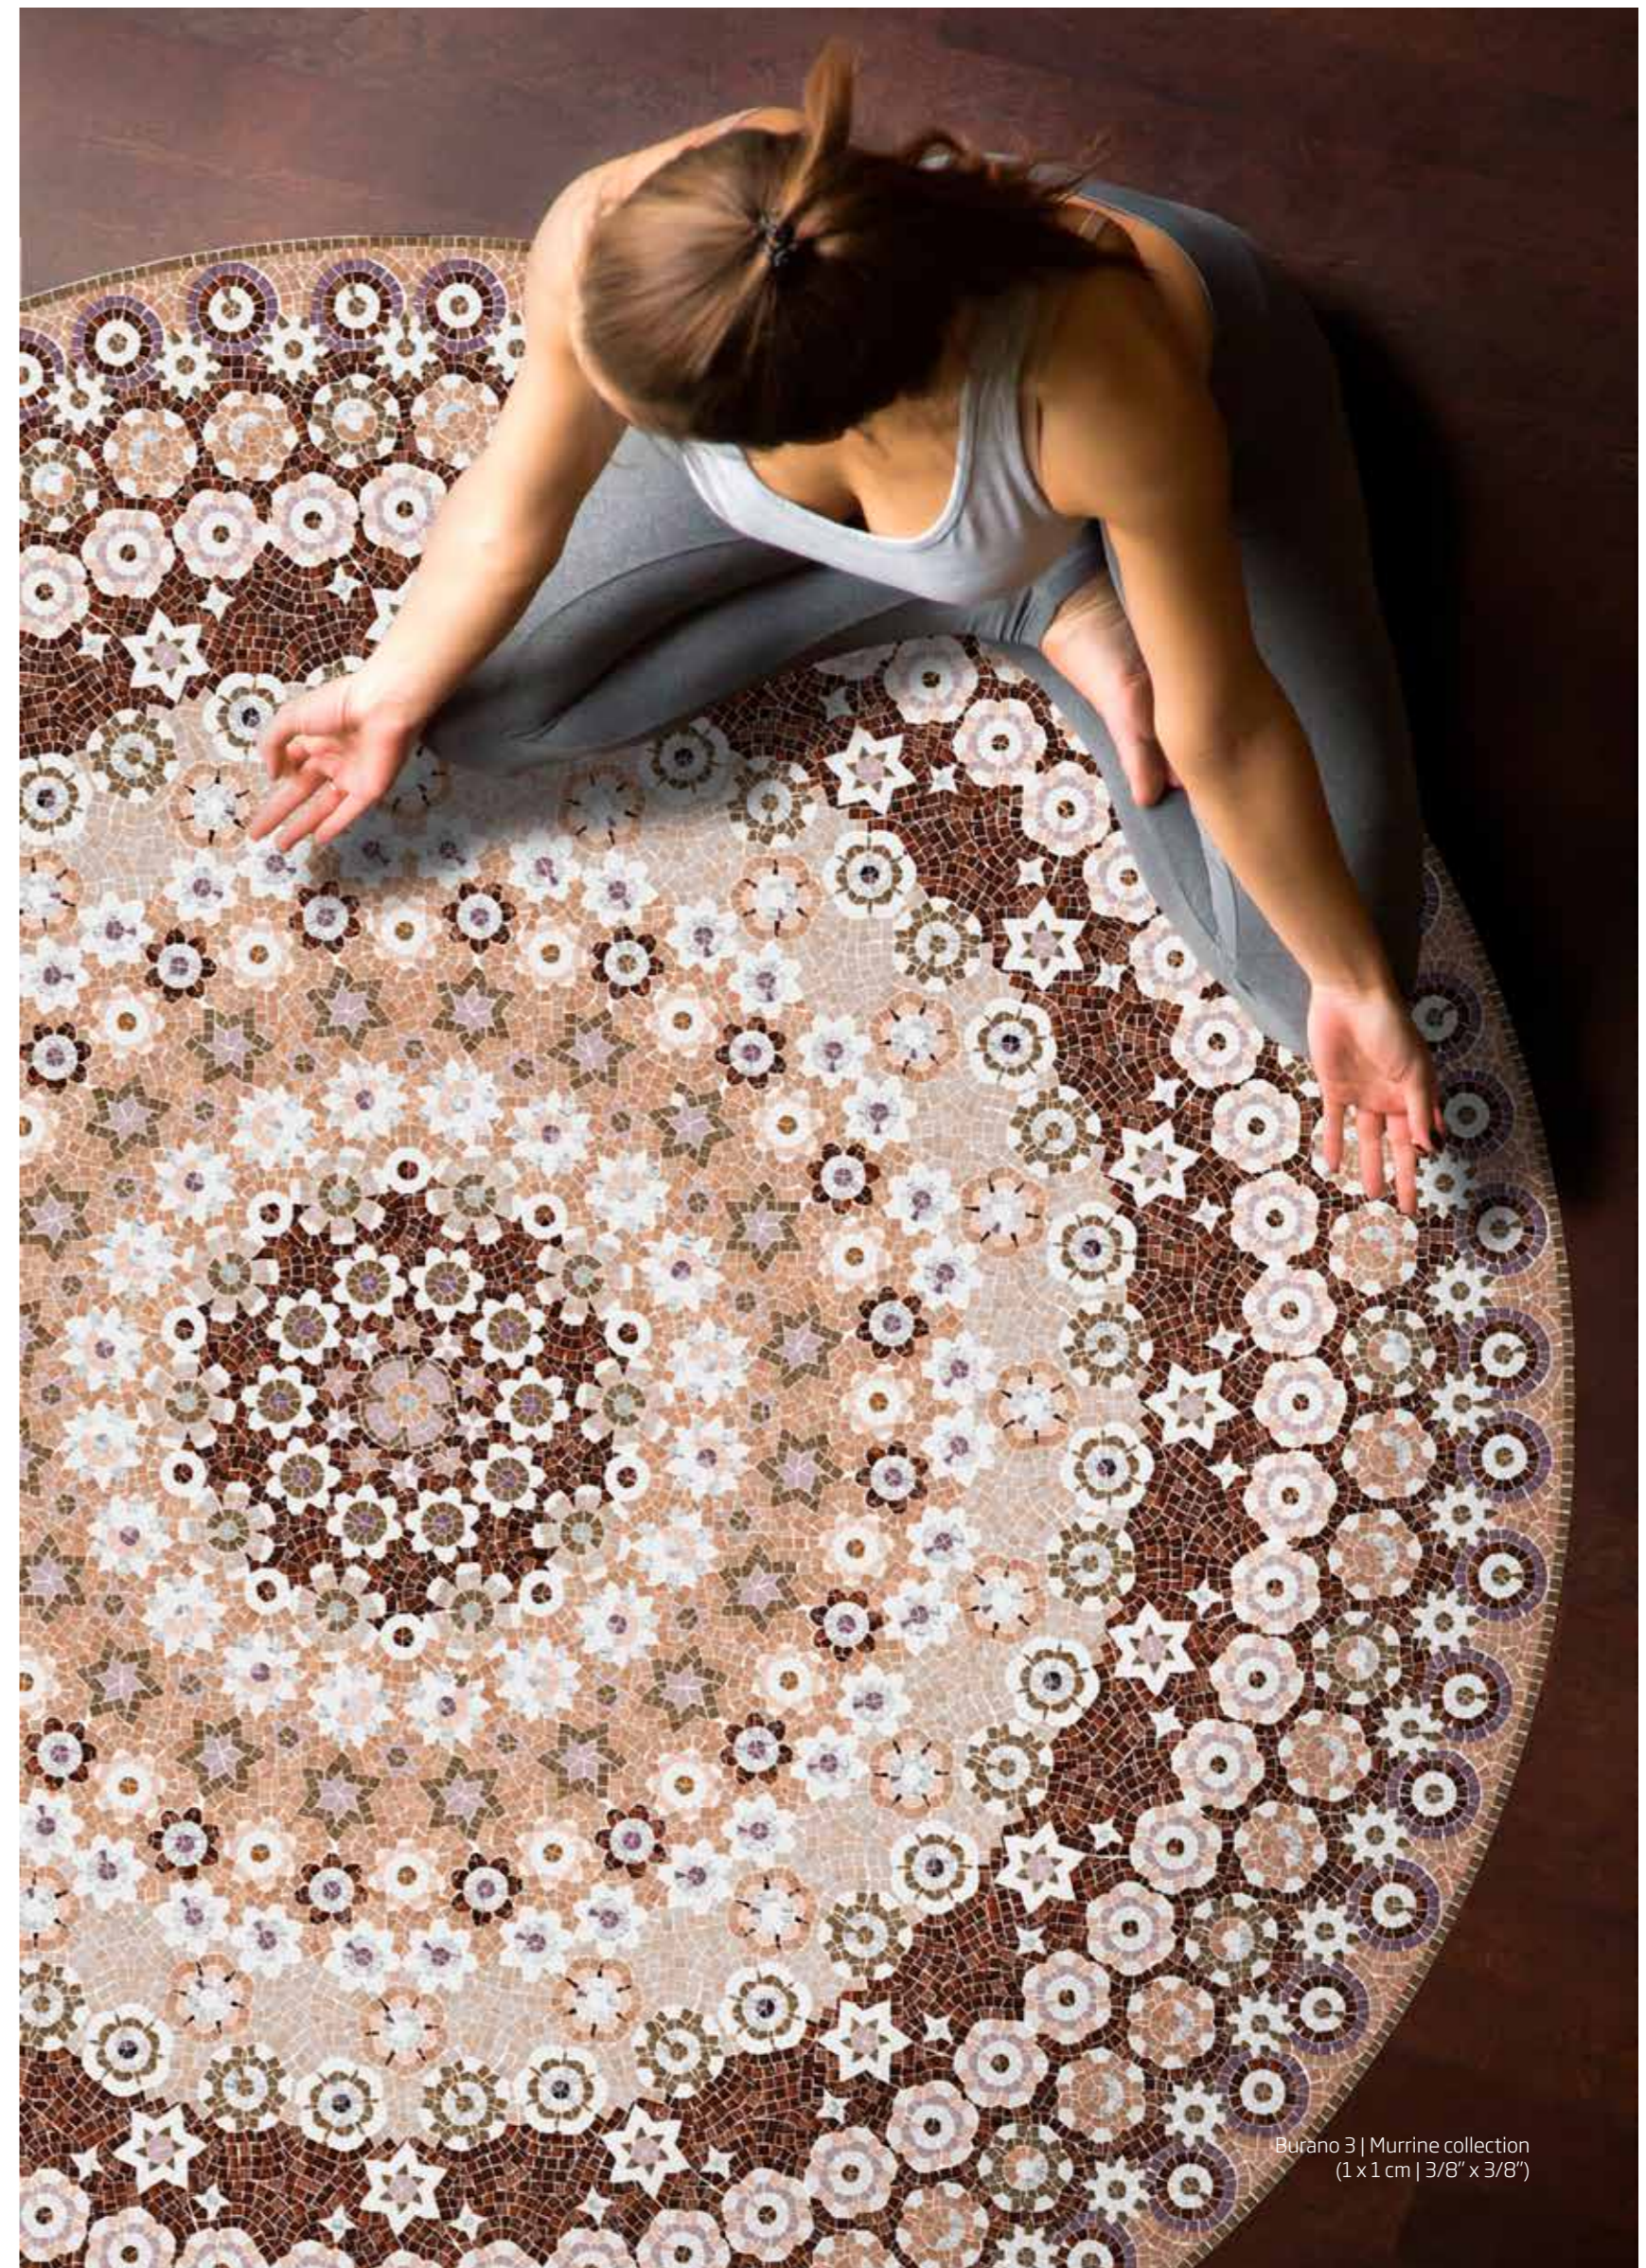

Burano 3 | Murrine collection
(1 x 1 cm | 3/8" x 3/8")