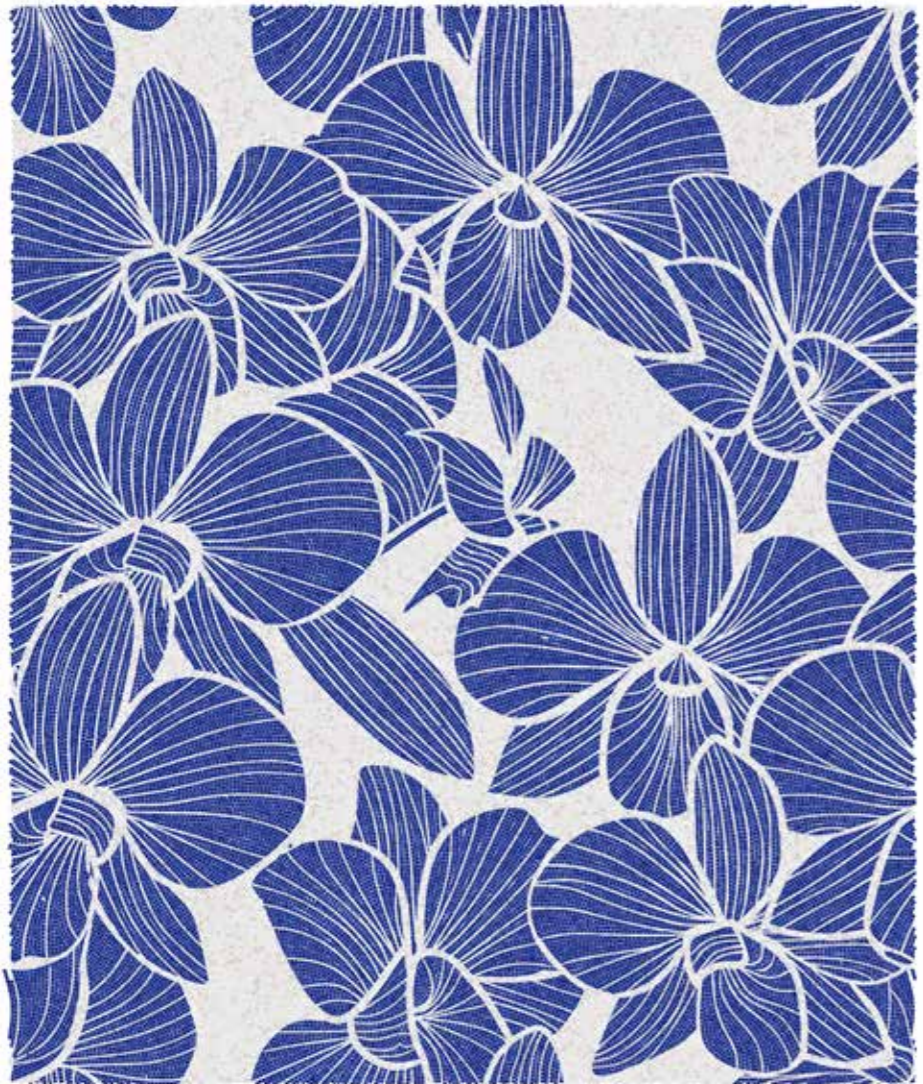

ORCHIDS

ARTISTIC MOSAIC | 1x1 cm | 3/8" x 3/8"

BLUE ORCHIDS Module size: 265 x 316 cm | 104 5/16" x 124 3/8"

+ Bianco Ghiaccio