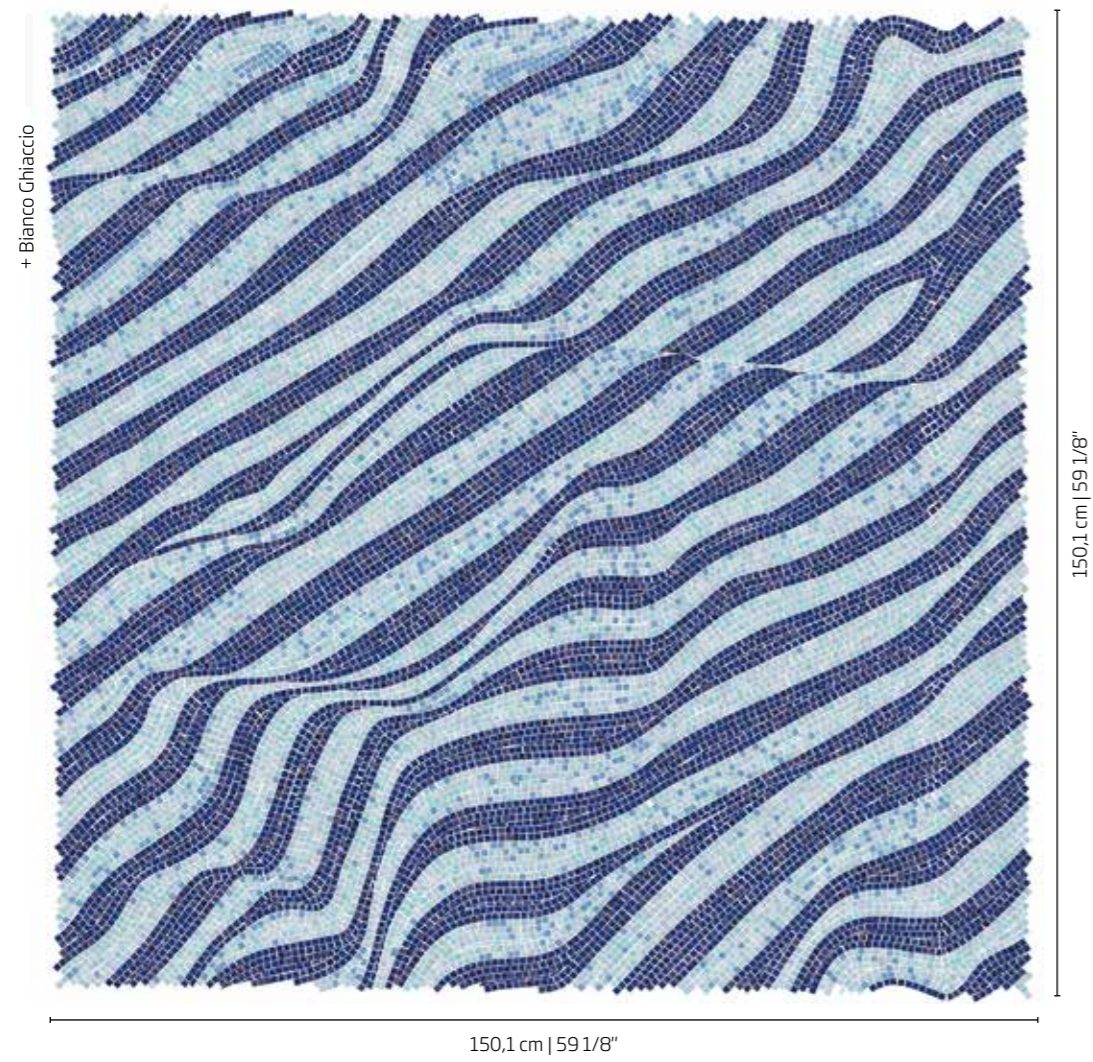

STREAKS

ARTISTIC MOSAIC | 1 x 1 cm | 3/8" x 3/8"

BLUE STREAKS   Module size: 150,1 x h 150,1 cm | 59 1/8" x 59 1/8"