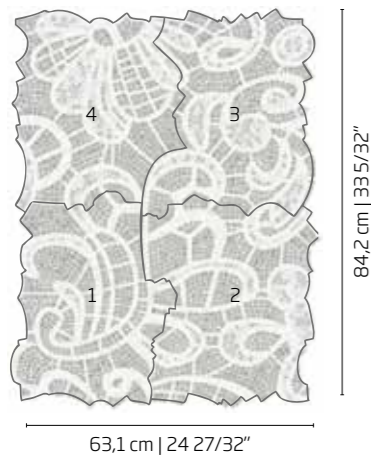

Lucrece | Embroidery collection (1 x 1 cm | 3/8" x 3/8")