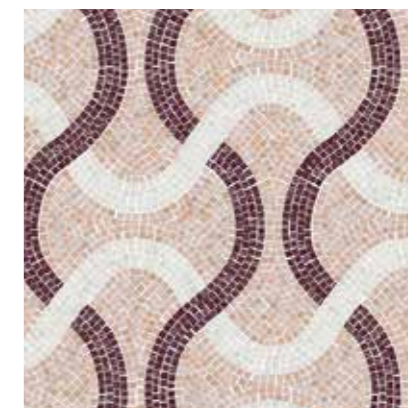

PEACOCK

Artistic mosaic
1 x 1 cm | 3/8" x 3/8"

Module: 1 x 1 sheet

Modular size:
105,28 x 158 cm
41 29/64" x 62 3/16"

RAMADI A

RAMADI B

RAMADI C

RAMADI

Artistic mosaic
1 x 1 cm | 3/8" x 3/8"

Modular size:
39,6 x 47,5 cm
1' 3 19/32" x 1' 6 11/16"

MIRAN A

MIRAN D

MIRAN GOLD

MIRAN

Artistic mosaic
1 x 1 cm | 3/8" x 3/8"

Modular size:
75 x 94,8 cm
2' 5 17/32" x 3' 1 5/16"