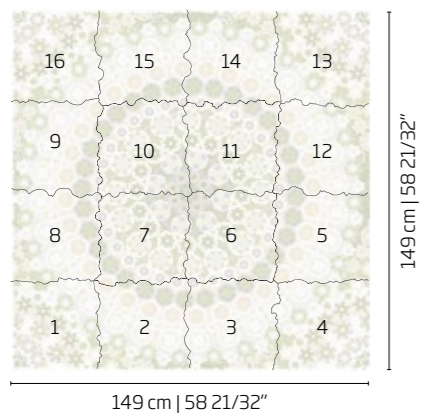

Murano 6 | Murrine collection (1 x 1 cm | 3/8" x 3/8")