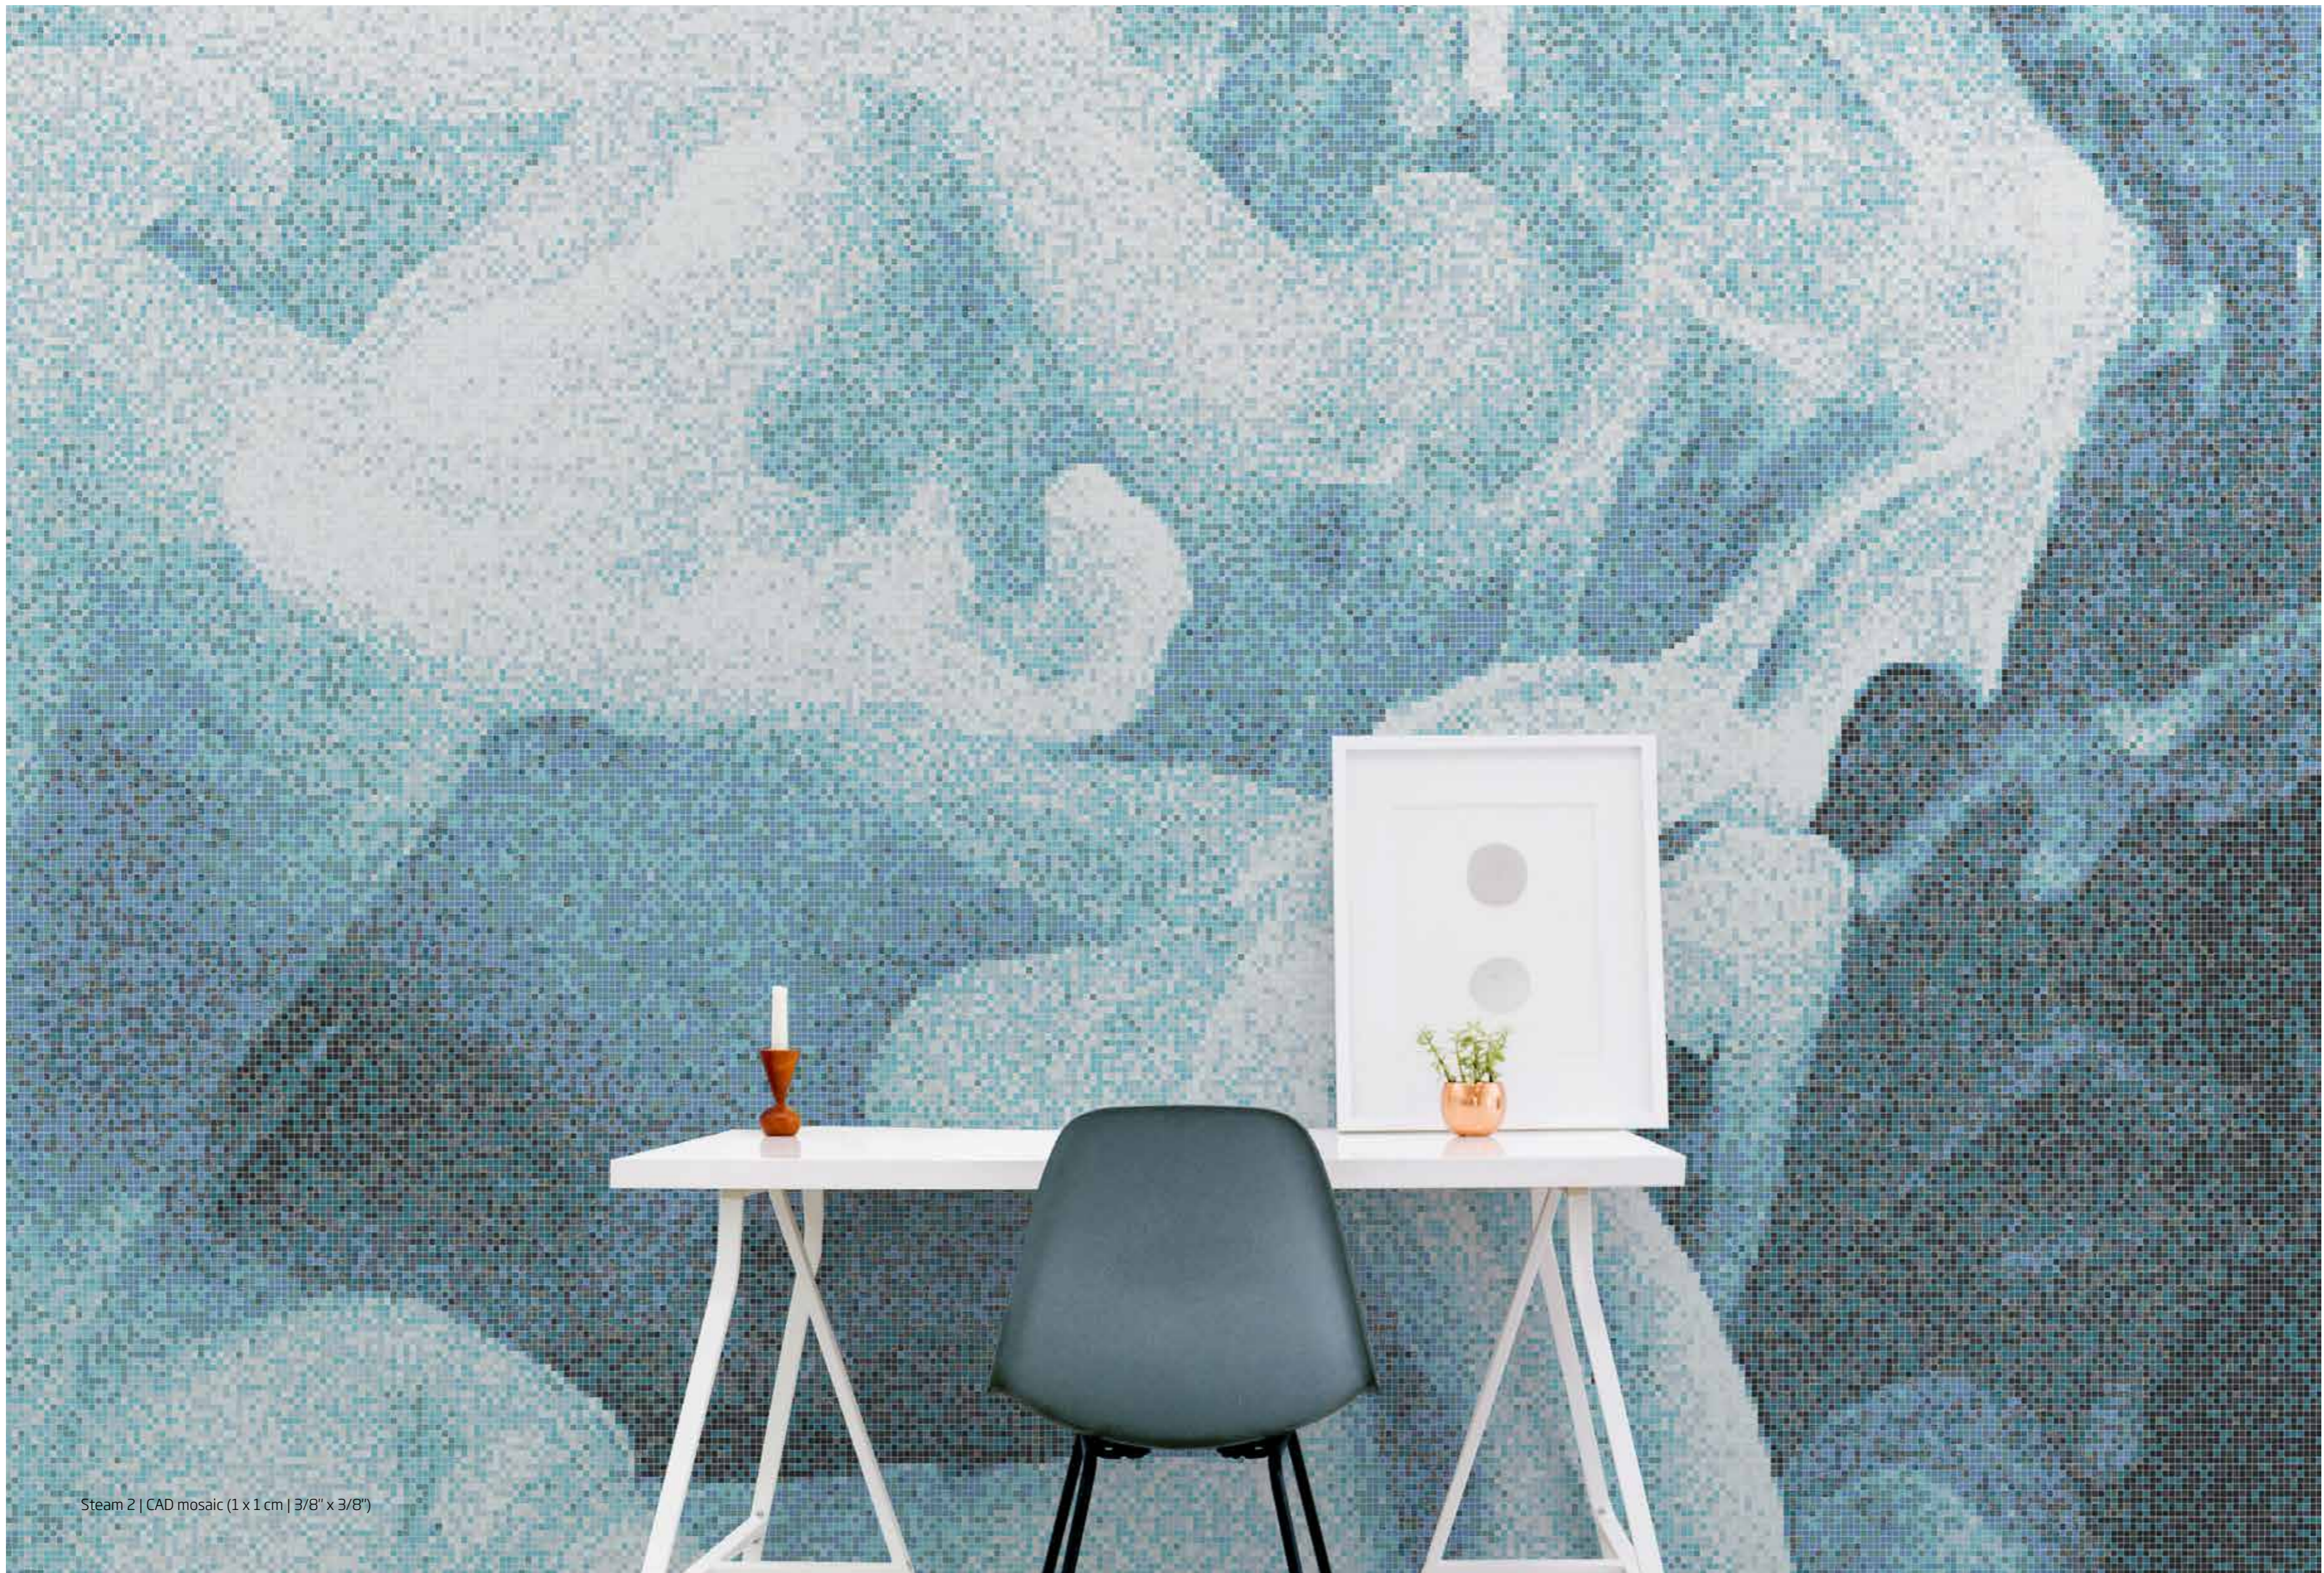

Steam 1 | CAD mosaic (1 x 1 cm | 3/8" x 3/8")

STEAM

CAD MOSAIC | 1x1 cm | 3/8" x 3/8"

STEAM 2

+ Azzurro Taormina

STEAM 2

316 cm | 124 3/8"

505.6 cm | 199 1/16"