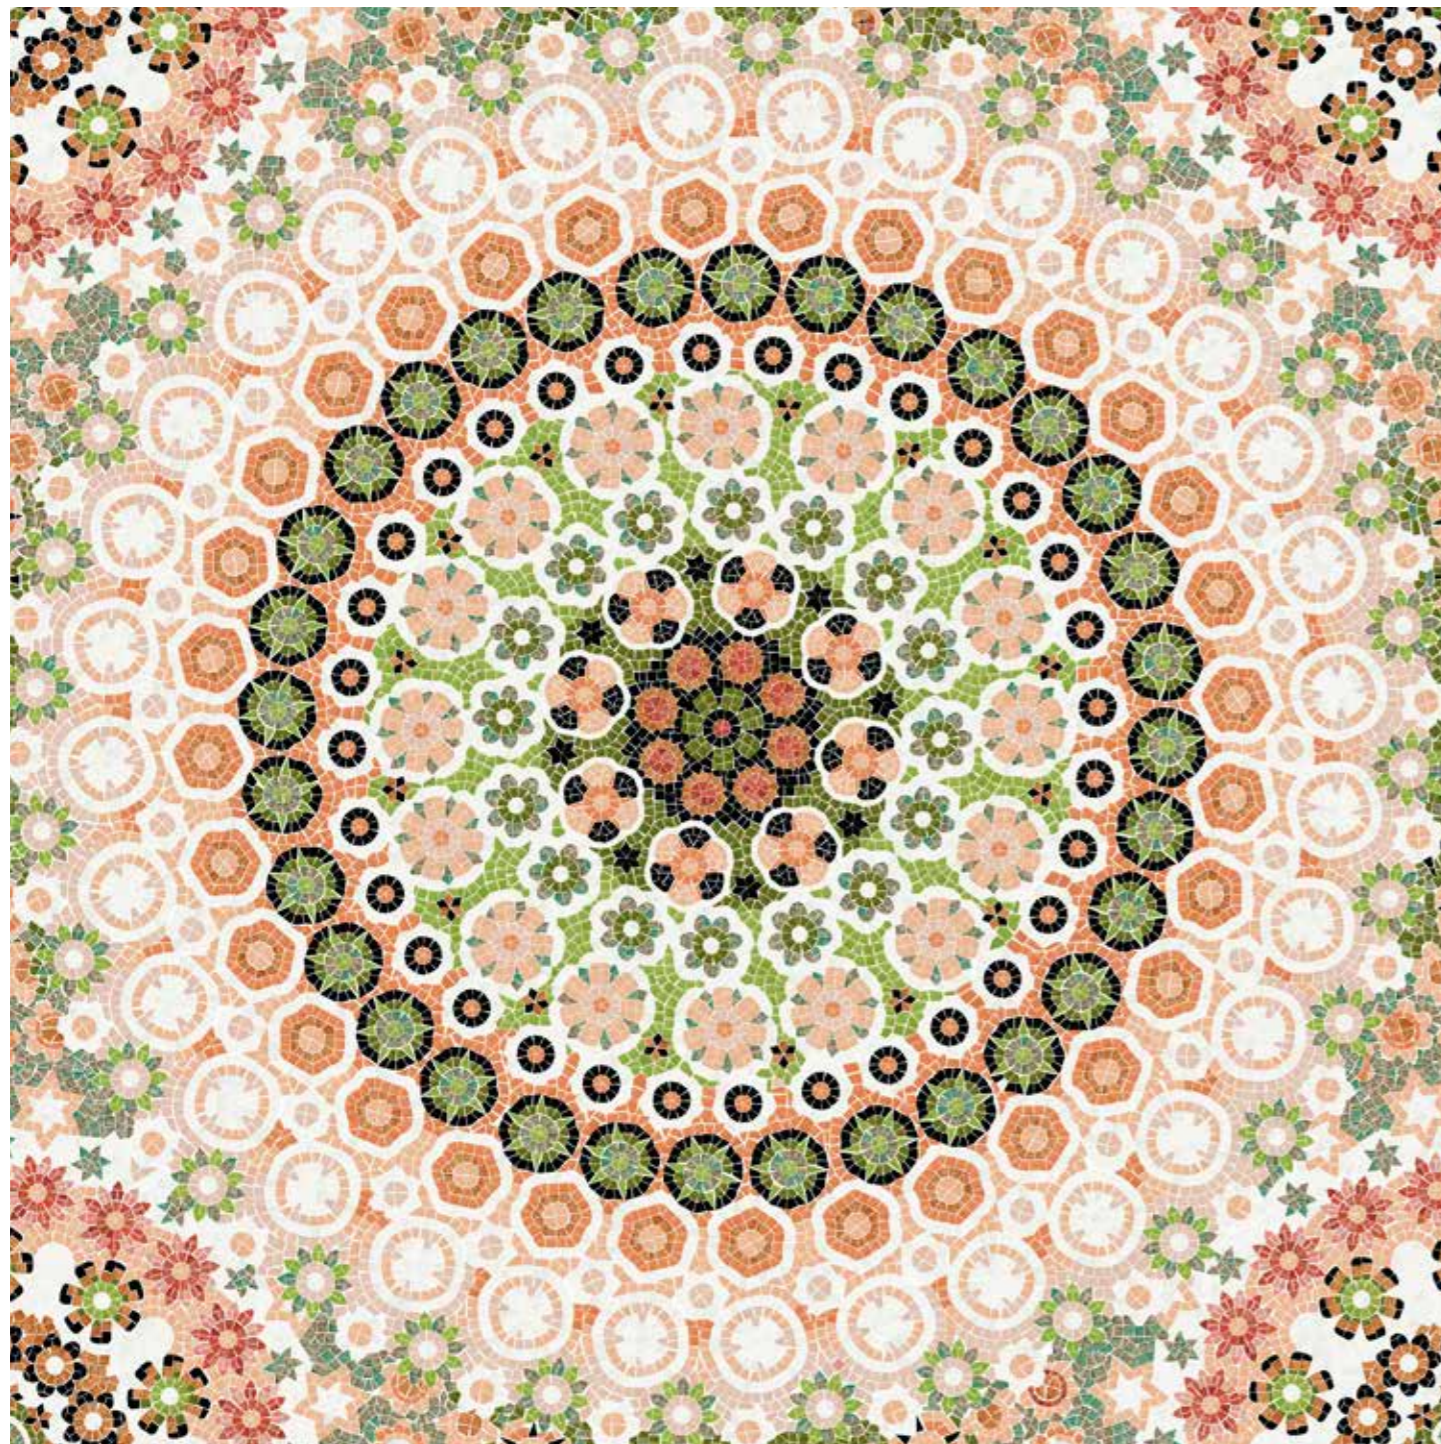

MURANO ARTISTIC MOSAIC | 1 x 1 cm | 3/8" x 3/8"

MURANO 3