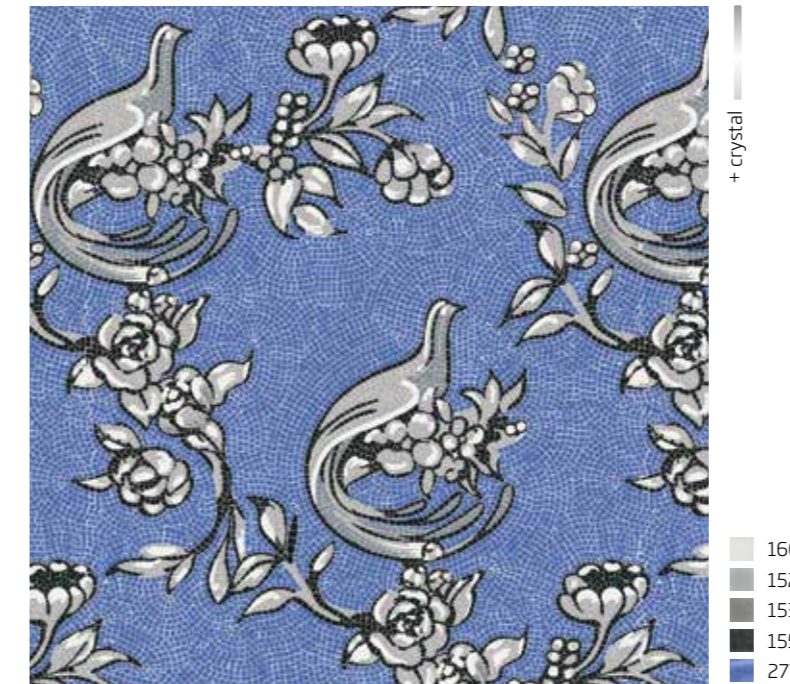

PEACOCK ARTISTIC MOSAIC | 1x1 cm | 3/8" x 3/8"

PEACOCK

Modular size | Formato modulo
Format module | Modulgröße
Formato módulo | Формат модуля

105,28 cm | 41 29/64"

Modular size | Formato modulo
Format module | Modulgröße
Formato módulo | Формат модуля

105,28 cm | 41 29/64"