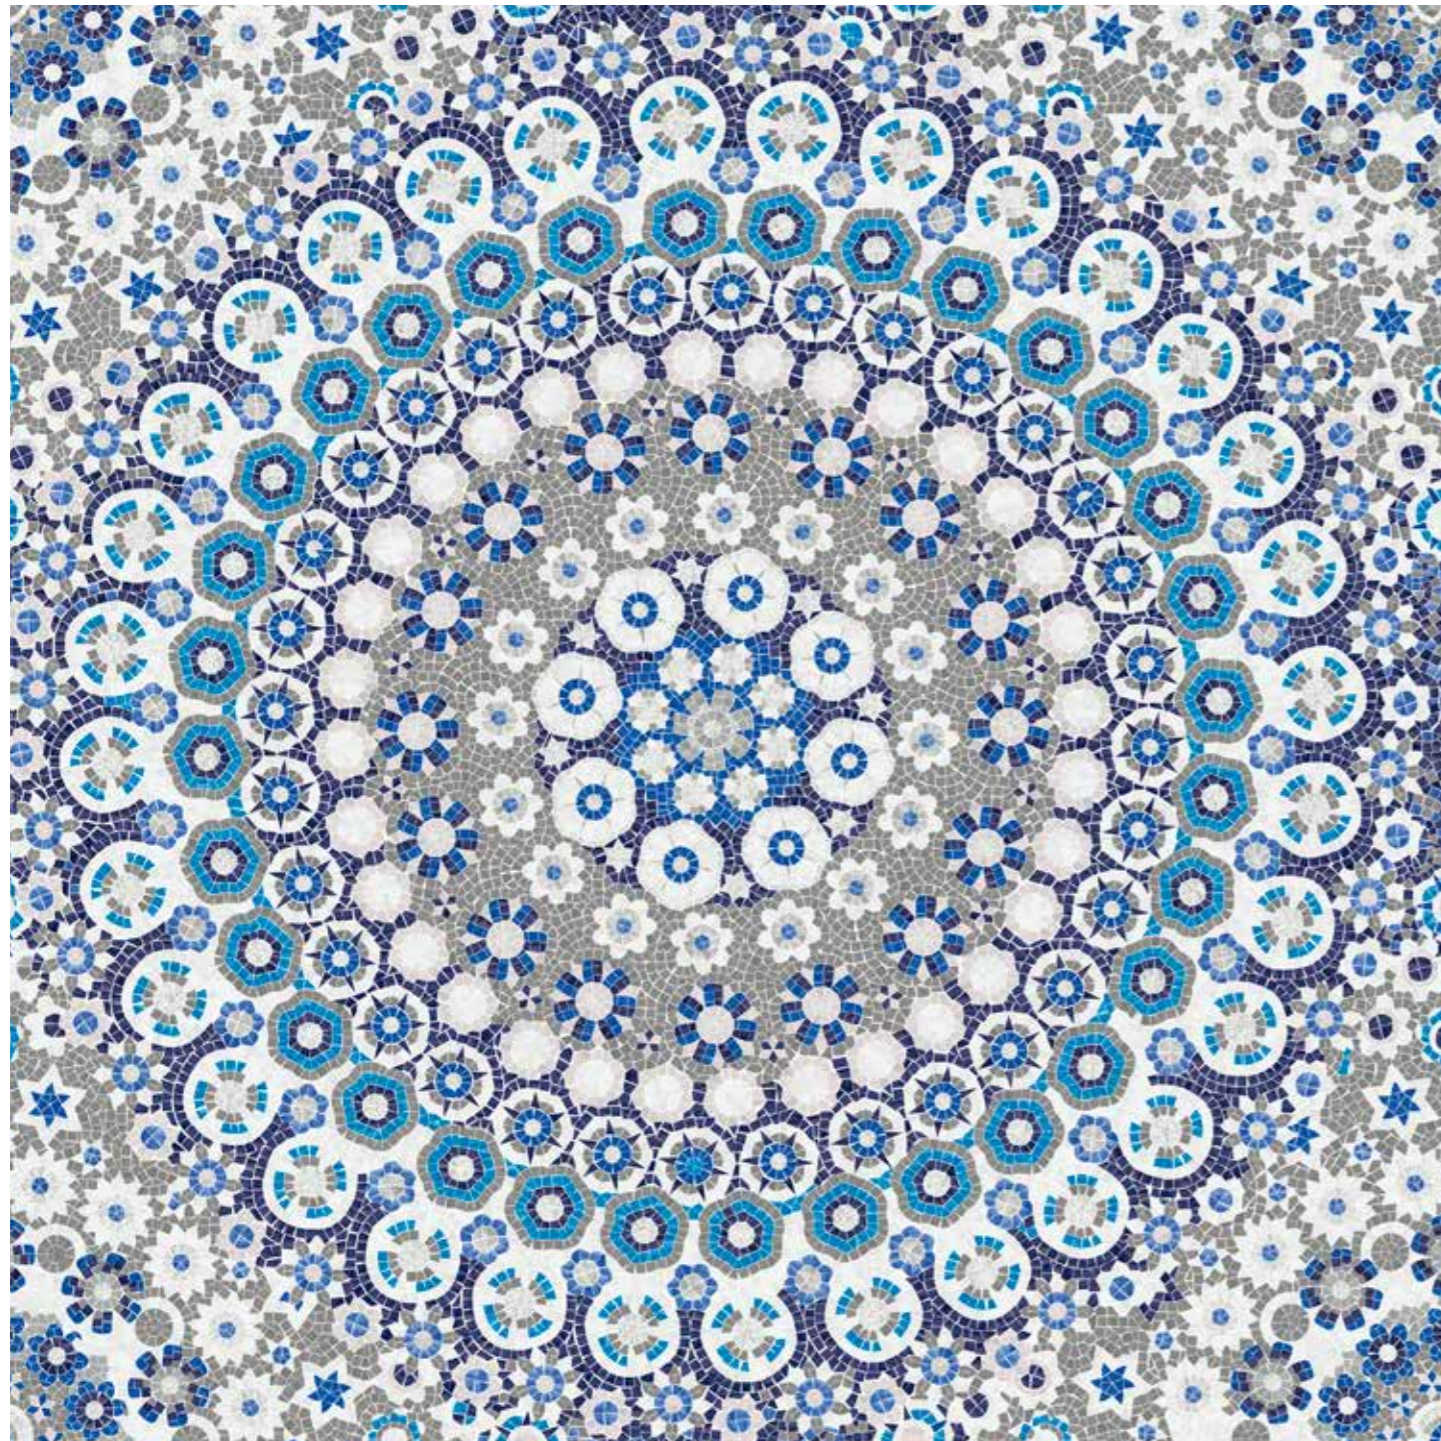

MURANO

ARTISTIC MOSAIC | 1x1 cm | 3/8" x 3/8"

MURANO 7