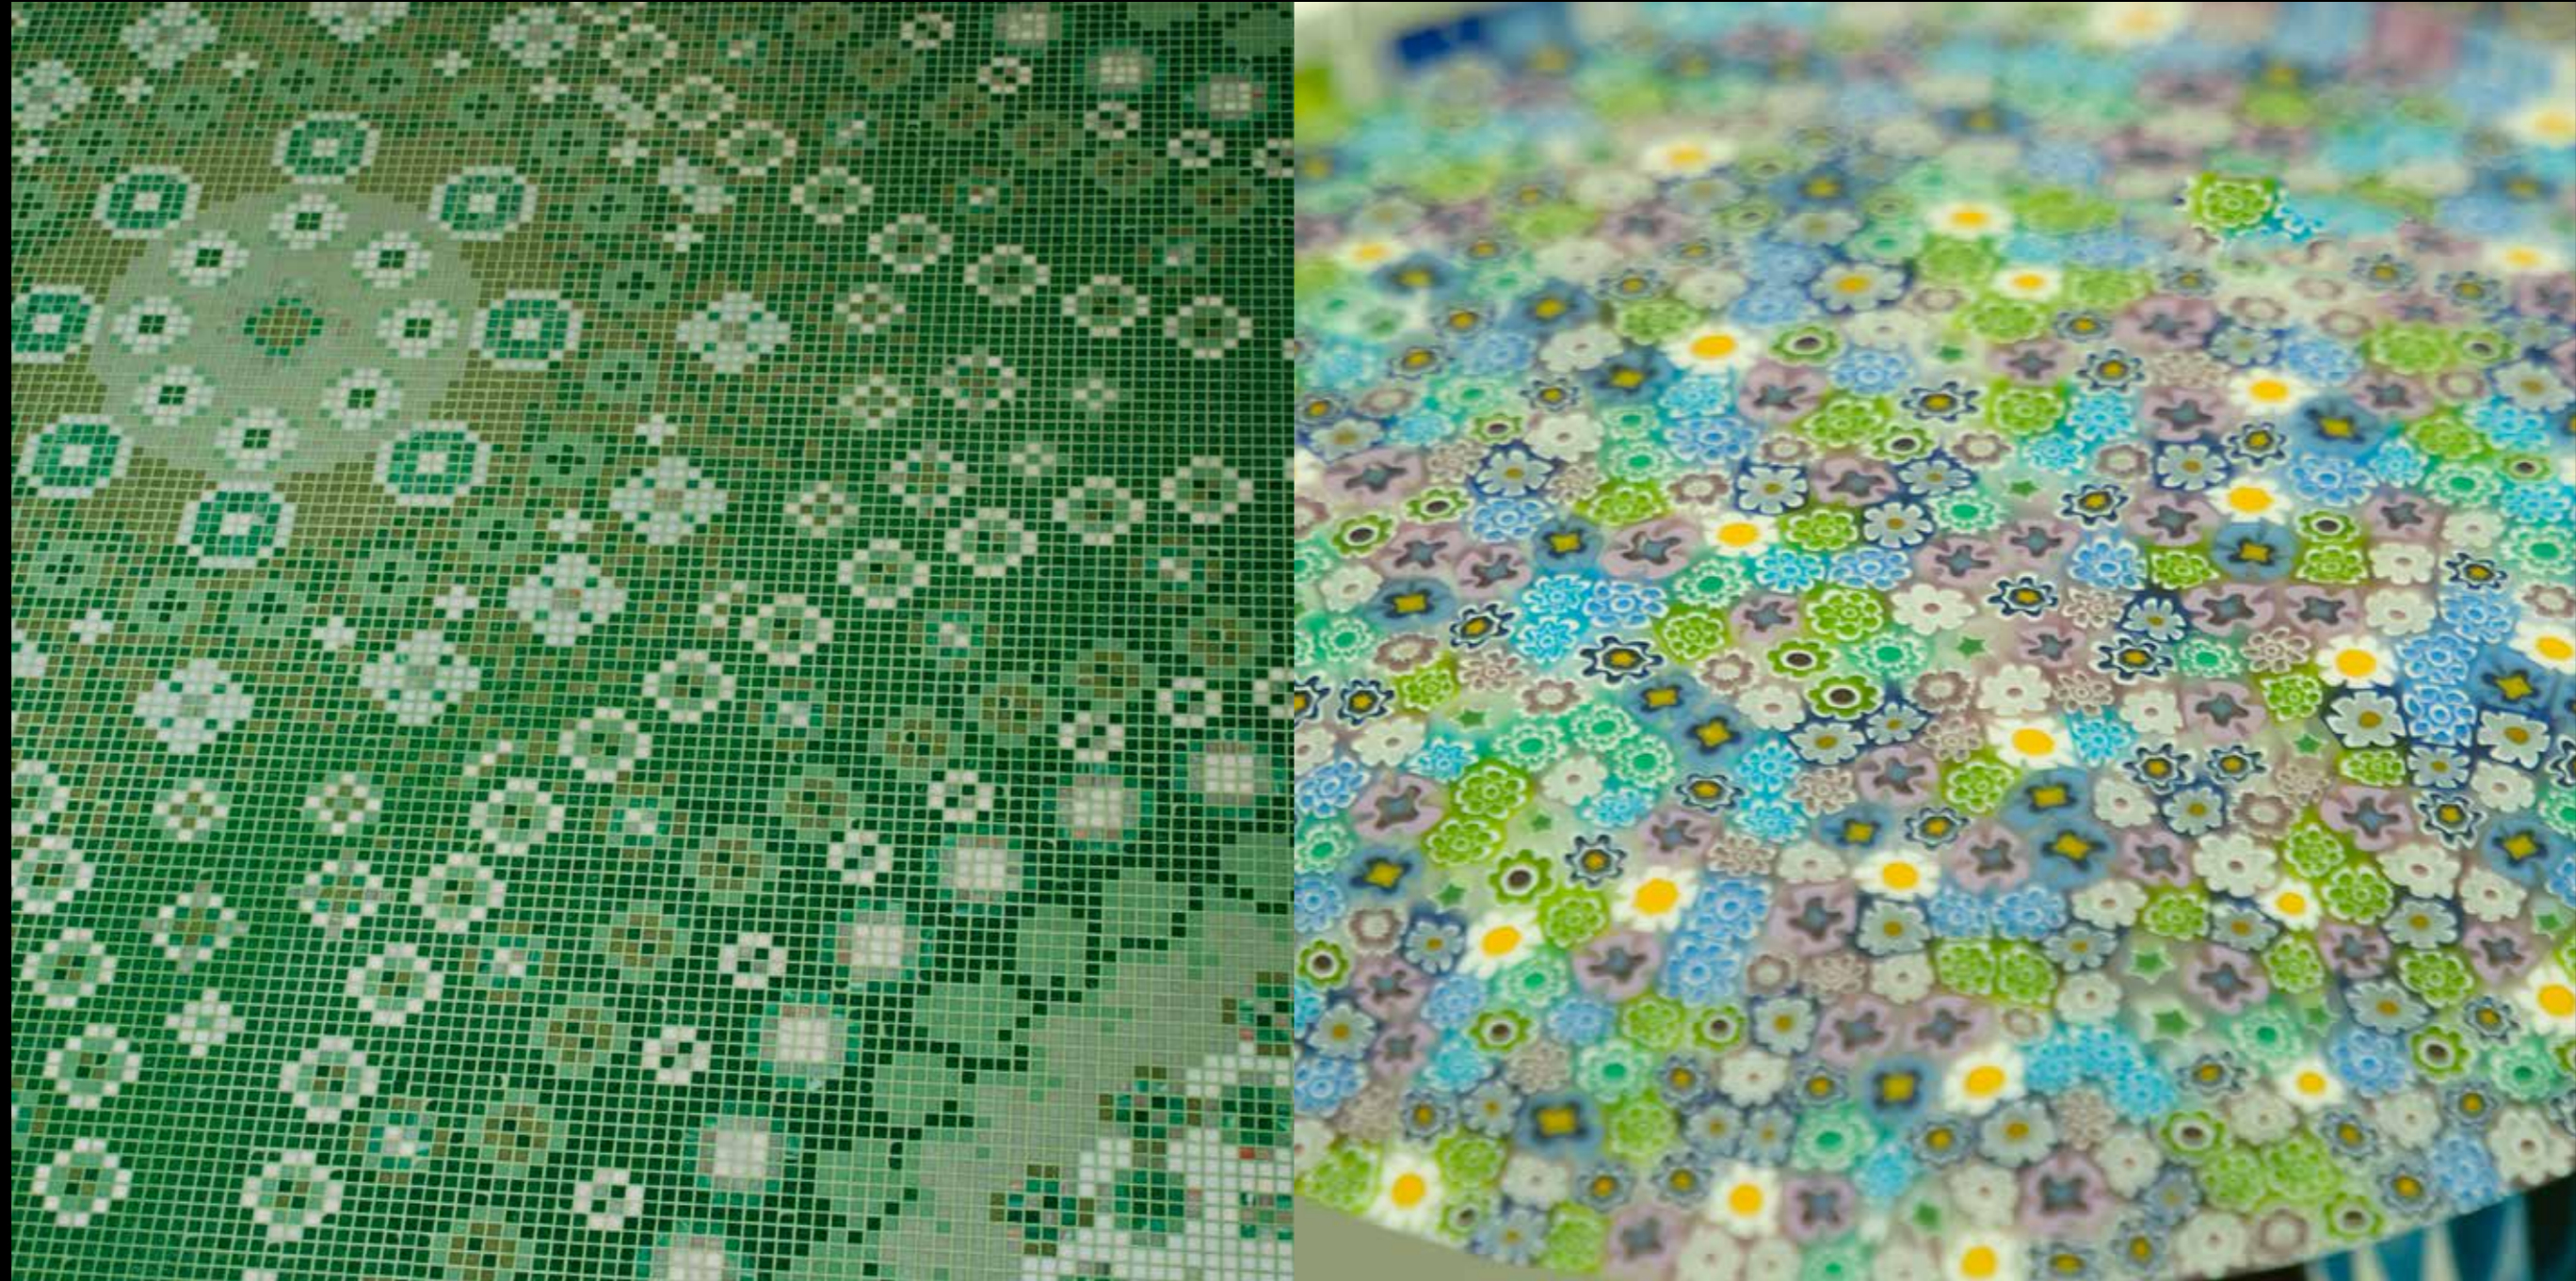

The intense and infinite shades of green.

Torcello 4 | Murrine collection (1 x 1 cm | 3/8" x 3/8")