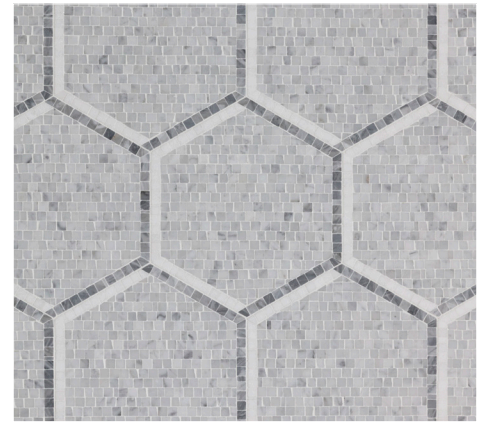

# HUDSON COLLECTION

---

The inventive energy of New York—the city by the Hudson—is evoked in this collection of fresh geometric mosaics in white, grey, and black marbles. Hudson Check is a simple but sophisticated windowpane plaid, given accent by a single square “dot” of contrasting stone at each main intersection. Hudson Hex is unique, with square tesserae pieces in differing colors and orientation creating a hexagonal mosaic for a modern take on a traditional form. Hudson Key is inspired by the utterly classic motif—the Greek Key, as a mosaic liberated from the pattern’s traditional use as a border, perfect for an entire wall or floor.

PICTURED: HUDSON HEX BLACK

# HUDSON COLLECTION

**CHECK BLACK**  
China Black, Thassos, Statuary

**KEY BLACK**  
China Black, Statuary

**HEX BLACK**  
China Black, Thassos, Bianco Carrara

**CHECK WHITE**  
Thassos, Bianco Carrara, Bianco Dolomiti, China Black

**KEY WHITE**  
Bianco Carrara, Thassos

**HEX WHITE**  
Bianco Carrara, Thassos, Bardiglio Nuvolato

APPLICATIONS								
INTERIOR FLOOR	INTERIOR WALL	SHOWER WALL	SHOWER FLOOR	EXTERIOR FLOOR	EXTERIOR WALL	POOL/ FOUNTAIN	COUNTER TOP	FIREPLACE SURROUND
Commercial Light/ Medium	All	All <sup>1</sup>	Yes <sup>2</sup>	No	Yes, non-freeze thaw <sup>2</sup>	No	Yes	Yes