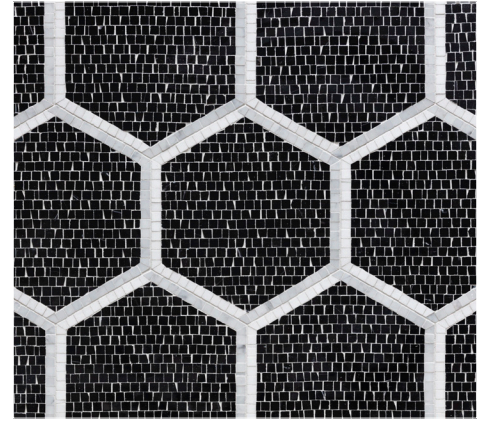

# HUDSON COLLECTION

---

The inventive energy of New York—the city by the Hudson—is evoked in this collection of fresh geometric mosaics in white, grey, and black marbles. Hudson Check is a simple but sophisticated windowpane plaid, given accent by a single square “dot” of contrasting stone at each main intersection. Hudson Hex is unique, with square tesserae pieces in differing colors and orientation creating a hexagonal mosaic for a modern take on a traditional form. Hudson Key is inspired by the utterly classic motif—the Greek Key, as a mosaic liberated from the pattern’s traditional use as a border, perfect for an entire wall or floor.

PICTURED: HUDSON HEX BLACK

# HUDSON COLLECTION

**CHECK BLACK**  
China Black, Thassos, Statuary

**KEY BLACK**  
China Black, Statuary

**HEX BLACK**  
China Black, Thassos, Bianco Carrara

**CHECK WHITE**  
Thassos, Bianco Carrara, Bianco Dolomiti, China Black

**KEY WHITE**  
Bianco Carrara, Thassos

**HEX WHITE**  
Bianco Carrara, Thassos, Bardiglio Nuvolato

APPLICATIONS								
INTERIOR FLOOR	INTERIOR WALL	SHOWER WALL	SHOWER FLOOR	EXTERIOR FLOOR	EXTERIOR WALL	POOL/ FOUNTAIN	COUNTER TOP	FIREPLACE SURROUND
Commercial Light/ Medium	All	All <sup>1</sup>	Yes <sup>2</sup>	No	Yes, non-freeze thaw <sup>2</sup>	No	Yes	Yes