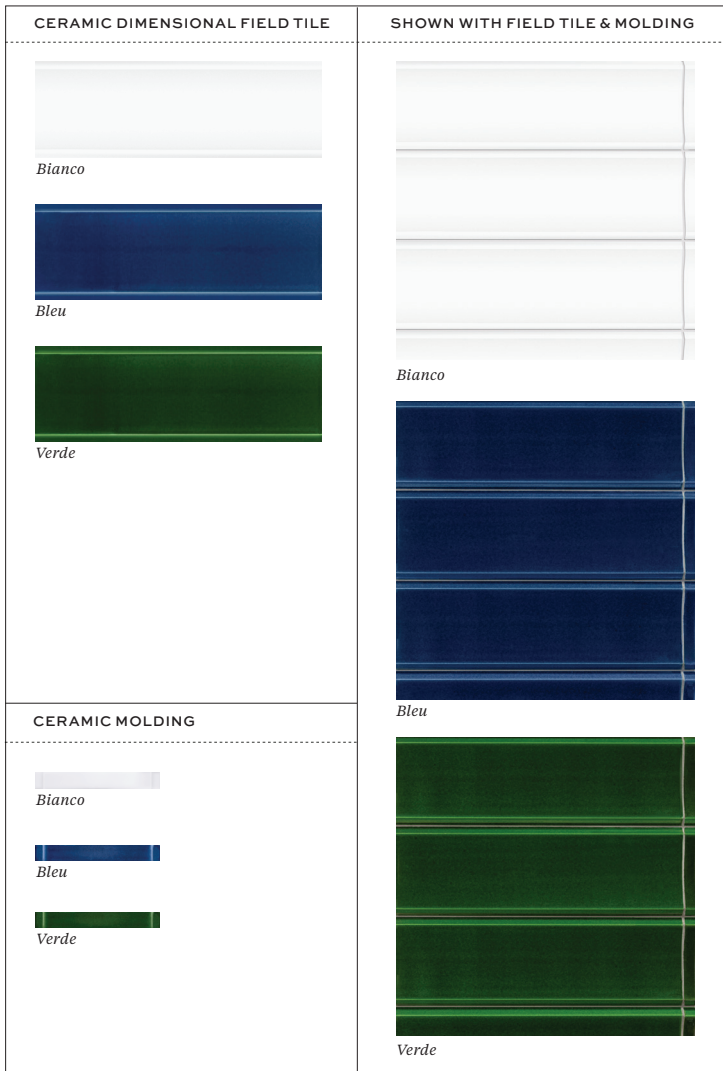

INVERSO CERAMIC

A gently concave 6" x 18" ceramic tile, Inverso forms a wide flute that's perfect for entire walls or for use as wainscoting. Exclusive to Artistic Tile in the USA, Inverso Ceramic is richly glazed to highlight its unique shape, and is offered in three gloss colors: milk-white Bianco; Bleu, a Mediterranean blue; and Verde, a deep leafy green.

PICTURED: INVERSO BLEU

INVERSO CERAMIC

APPLICATIONS								
INTERIOR FLOOR	INTERIOR WALL	SHOWER WALL	SHOWER FLOOR	EXTERIOR FLOOR	EXTERIOR WALL	POOL/ FOUNTAIN	COUNTER TOP	FIREPLACE SURROUND
No	All	Yes, including steam	No	No	No	No	No	Yes

INSTALLATION/MAINTENANCE									
SETTING MATERIAL	GROUT	GROUT JOINT	MEMBRANE	CAULK	SEALER	CLEANER	INSTALLATION INSTRUCTIONS	LAYOUT	DRY LAYOUT
Ardex X4 White Tile & Stone	Ardex FL Rapid Set Sanded	1/16" Min.	Ardex B + 9	Ardex SX	Not Required	AquaMix Concentrated	TCNA Handbook	No	Recommended

NOTES
<p>¹ Alternate mortar - Mapei Ultraflex 2 White or Mapei Type 1 Mastic (dry areas only)</p> <p>² Alternate grout - Mapei Ultracolor Plus FA or Mapei Flexcolor CQ</p>