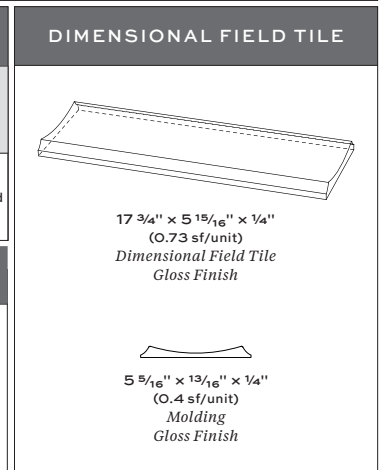

NOTES
¹ Alternate mortar - Mapei Ultraflex 2 White or Mapei Type 1 Mastic (dry areas only)   ² Alternate grout - Mapei Ultracolor Plus FA or Mapei Flexcolor CQ