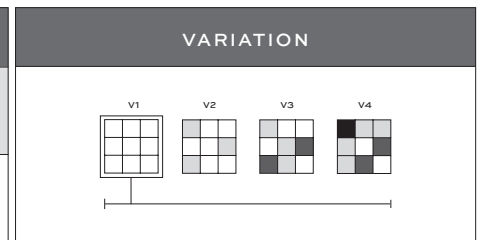

APPLICATIONS								
INTERIOR FLOOR	INTERIOR WALL	SHOWER WALL	SHOWER FLOOR	EXTERIOR FLOOR	EXTERIOR WALL	POOL/ FOUNTAIN	COUNTER TOP	FIREPLACE SURROUND
No	All	Yes, including steam	No	No	No	No	No	Yes

INSTALLATION/MAINTENANCE									
SETTING MATERIAL	GROUT	GROUT JOINT	MEMBRANE	CAULK	SEALER	CLEANER	INSTALLATION INSTRUCTIONS	LAYOUT	DRY LAYOUT
Ardex X4 White Tile & Stone	Ardex FL Rapid Set Sanded	1/16" Min.	Ardex B + 9	Ardex SX	Not Required	AquaMix Concentrated	TCNA Handbook	No	Recommended