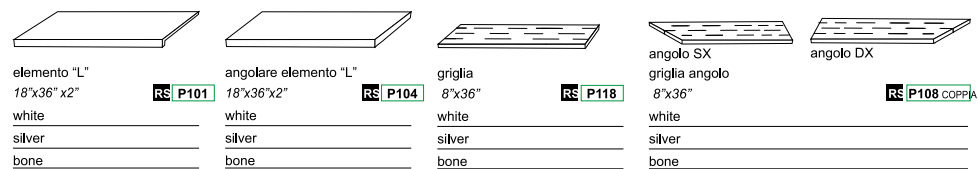

FP-2

Color body porcelain stoneware

white

silver

bone

SILVER FP2 | 18"x36" RS

Notes

The special pieces FP2 are sold by piece and only on request .