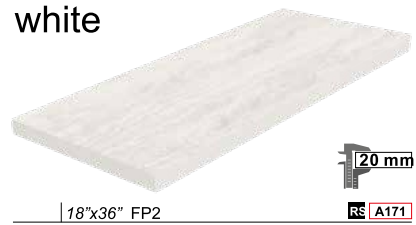

FP-2

Color body porcelain stoneware

white