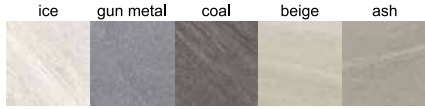

LIMESTONE ICE

Grès porcellanato impasto colorato
Color body porcelain stoneware / Grès cérame coloré dans la masse / Durchgefärbtes Feinsteinzeug

Colori / Colours / Couleurs / Farben