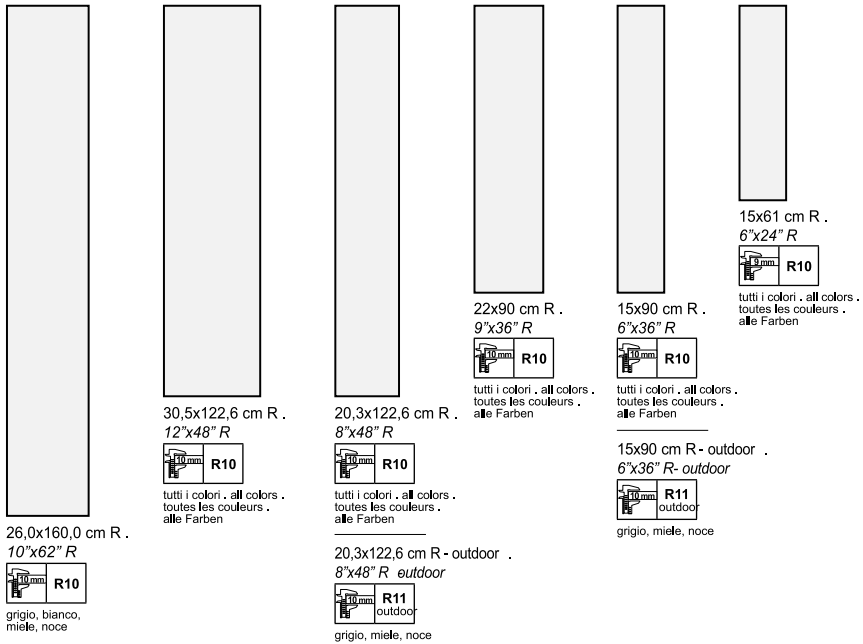

Ceramic Matrix

CASCAD E

NOCE | 30,5x122,6 cm R_12"x48" R
20,3x122,6 cm R_8"x48" R

CASCADE

An ancient decorative technique for a product with a modern style.

A new interpretation of the natural wood essences applied to the ceramic product.

CASCADE

CASCADE

Grès porcellanato
Porcelain stoneware / Grès cérame / Feinsteinzeug

Colori / Colours / Couleurs / Farben

Formati / Sizes / Formats / Formate

Formati / Sizes /
Formats / Formate **FP-2**

Rivestimento coordinato / Matching wall tiles /
Faïences coordonnées / Koordinierte wandfliesen:
CASCADE 25x60 cm 10"x24"