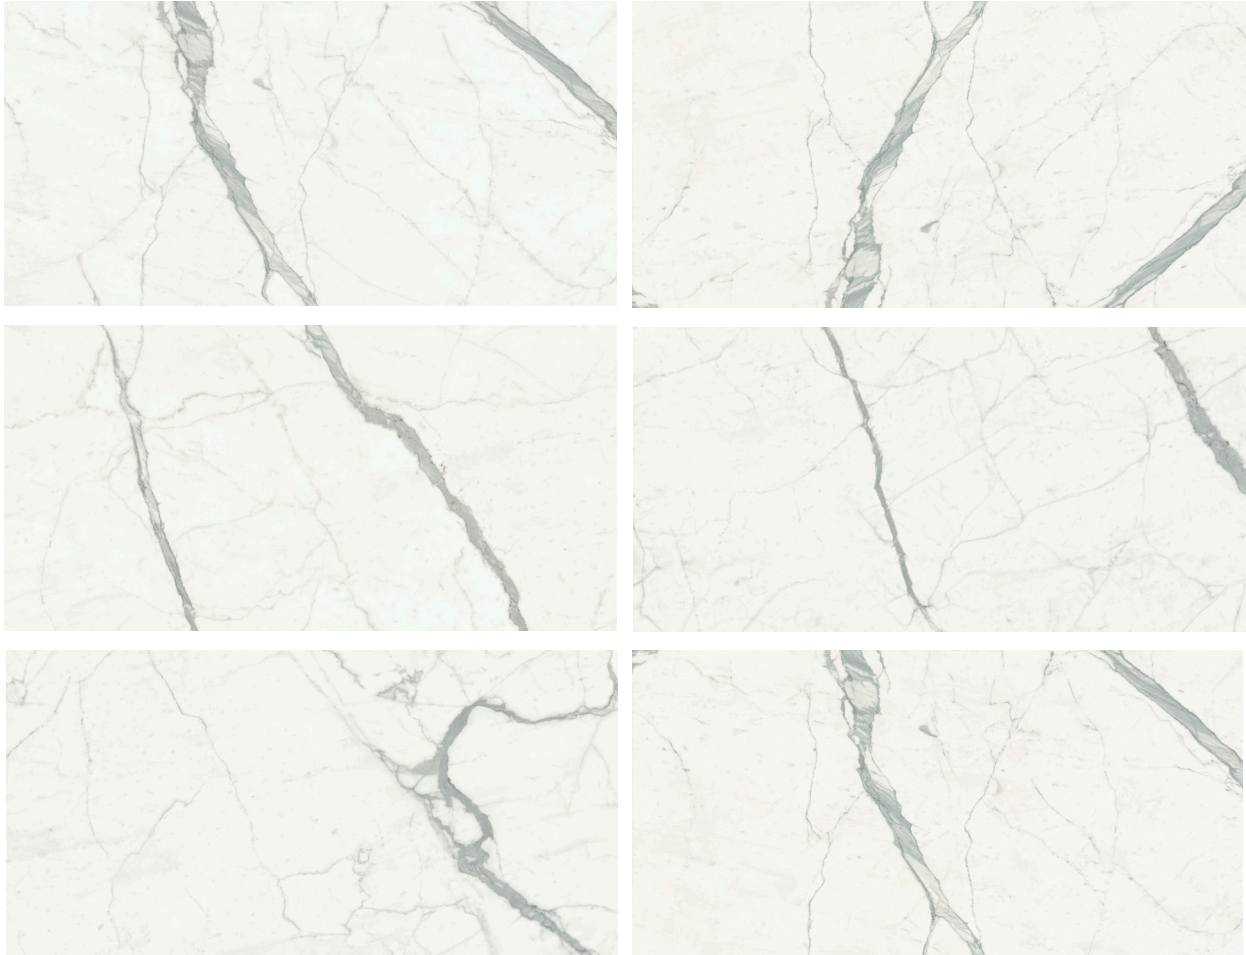

STATUARY PORCELAIN

Polished

Honed⁷

APPLICATIONS								ATTRIBUTES		VARIATION	
INTERIOR FLOOR	INTERIOR WALL	SHOWER WALL	SHOWER FLOOR	EXTERIOR FLOOR	EXTERIOR WALL	POOL/ FOUNTAIN	COUNTER TOP	DCOF² (Matte only)			
Heavy Traffic Commercial	All	Yes, including steam	Yes, mosaic formats only	Yes¹	Yes, including freeze thaw	Yes, including freeze thaw¹	Yes	0.42			
INSTALLATION/MAINTENANCE										RECTIFIED FIELD TILE	
SETTING MATERIAL	GROUT	GROUT JOINT	MEMBRANE	CAULK	SEALER	CLEANER	INSTALLATION INSTRUCTIONS	LAYOUT	DRY LAYOUT		
Ardex X77 White³	Ardex FL Rapid Set Sanded⁴	1/8" minimum	Ardex 8 + 9⁵	Ardex SX⁶	AquaMix Grout Release	AquaMix Concentrated Stone & Tile Cleaner	TCNA Handbook	33% max. offset	Recommended	24" x 48" x 3/8" Polished & Honed	
NOTES											
¹ Matte finish only ² The standard requires a minimum wet DCOF Acutest value greater than 0.42 for ceramic tiles (inclusive of porcelain) for level interior spaces expected to be walked upon when wet. ³ Alternate mortar - Ardex X5 White or Mapei Ultraflex LFT White ⁴ Alternate grout - Mapei Ultracolor Plus or Mapei Flexcolor CQ ⁵ Alternate membrane - Mapei Mapelastic AquaDefense ⁶ Alternate caulk - Mapei Keracaulk Sanded 21 faces, available in polished or honed ⁷ Light colored porcelains that meet the DCOF standard may have a more abrasive surface that might show dirt or debris. Remove with soap, water and firm scrubbing in order to clean. Consider this in the selection process.											

Ceramic Matrix