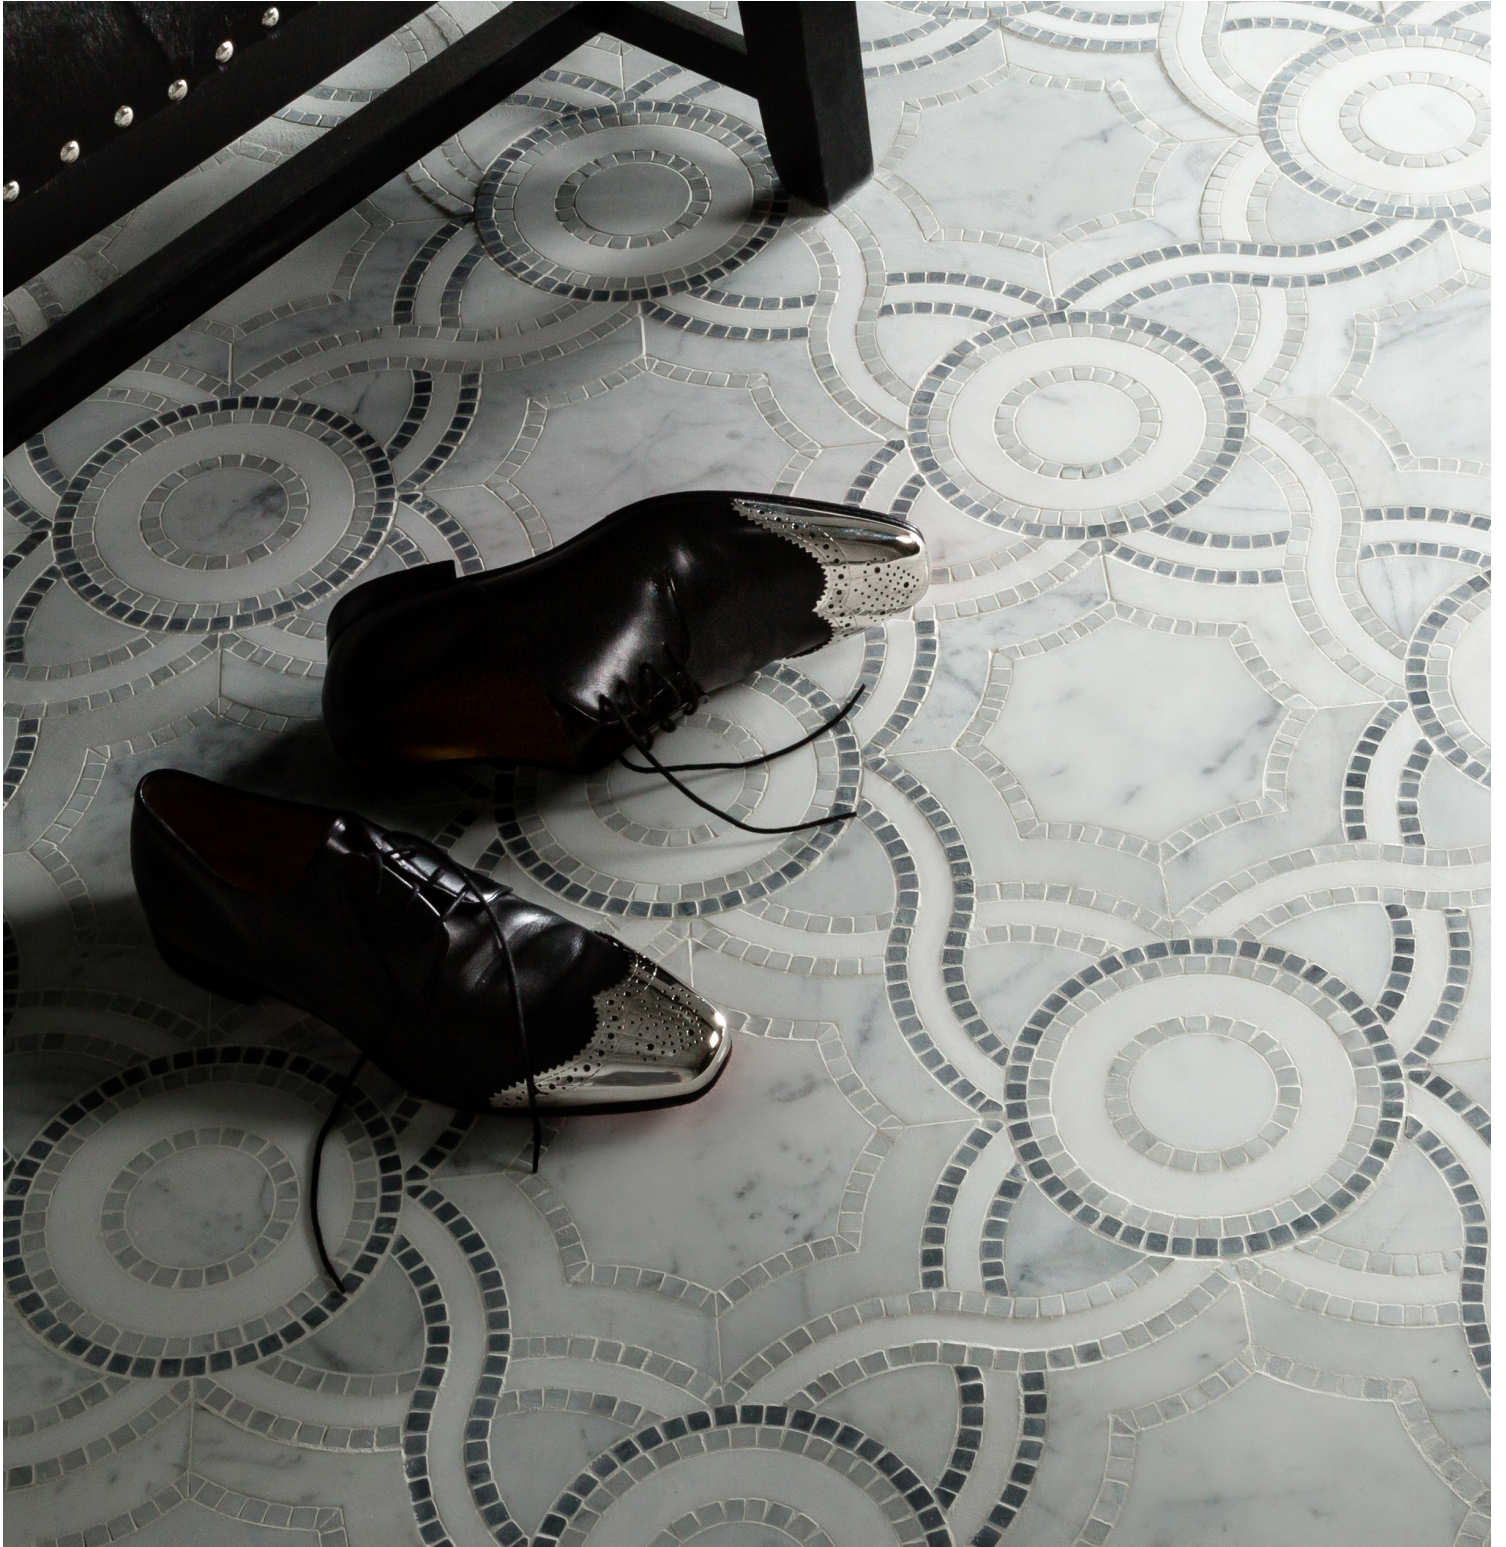

POMPEII

In 79 AD Mount Vesuvius suddenly erupted, covering the thriving Roman metropolis of Pompeii in a deep layer of smothering ash. The ash choked the city in a historic tragedy, preserving its people and culture with astonishing clarity. Excavations at Pompeii are ongoing, each day uncovering new evidence of the cultural richness of the Roman empire. A recently uncovered dwelling revealed an intricate ceiling, with geometrics and braids that thrilled our founder on a recent visit. She reinterpreted the pattern into stone, resulting in Pompeii, a mixed waterjet mosaic pattern hewn from classic Italian marble. Pompeii's aesthetic spans millennia - it doesn't get more classic than this.