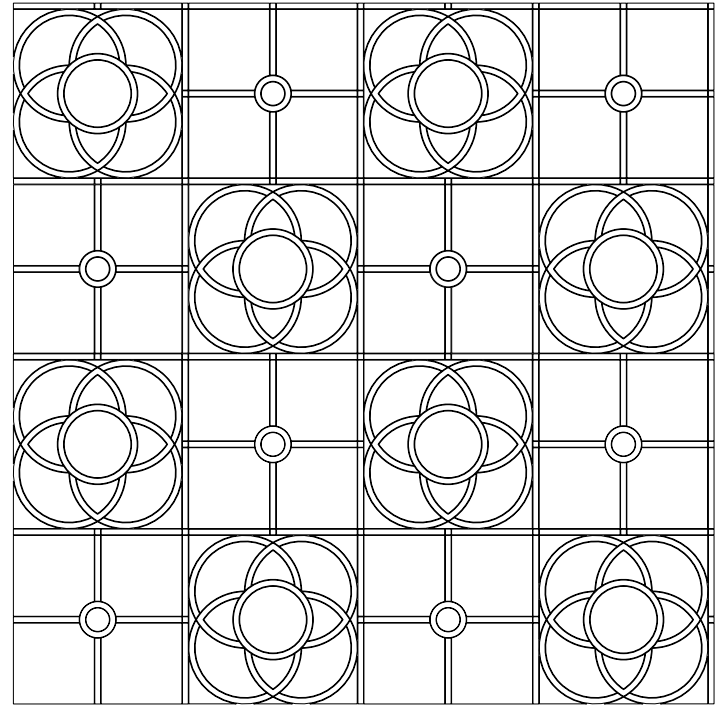

Pantheon Flower & X repeat