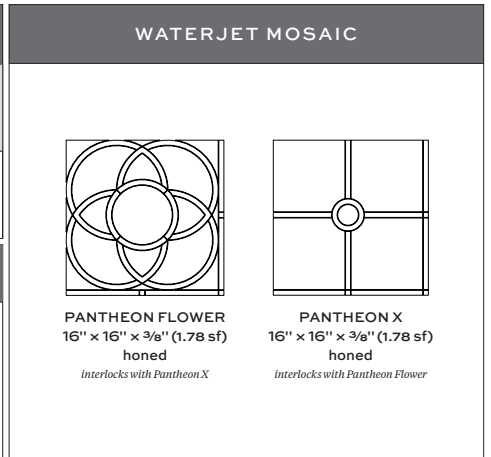

NOTES

*Setting Material: Alternate mortar option - Ardex N23
*Grout: Alternate grout options - Ardex FL, Mapei Flexcolor CQ
Note: Fractures in delicate features are inherent