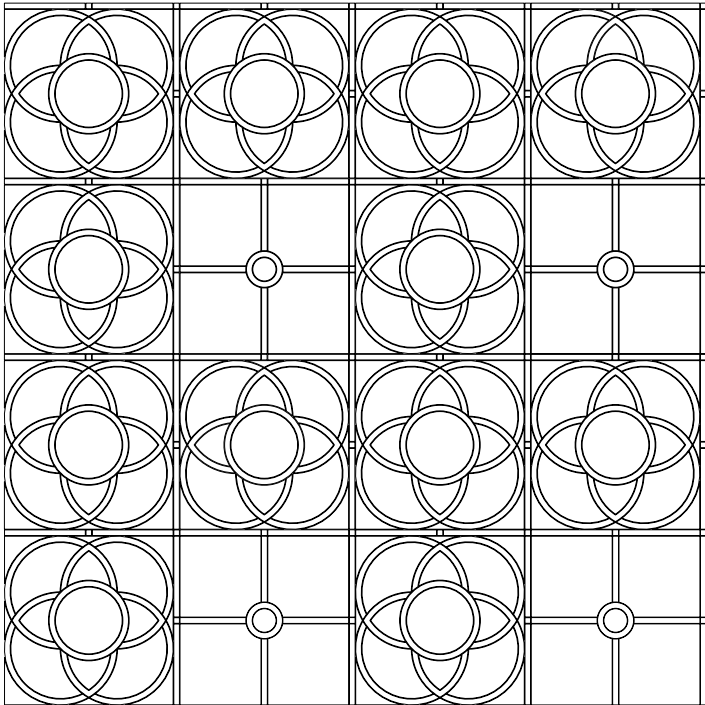

PANTHEON

Inspired by the masterpiece of classical architecture, Pantheon is a play on the geometry of circles and squares, waterjet-cut into Bianco Dolomiti marble. Each of the pattern's two units is available individually, allowing for an extensive variety of configuration options. On the diamond or on the square, Pantheon evokes its namesake with pure architectural lines and timeless geometry.

NOTES

*Setting Material: Alternate mortar option - Ardex N23
 *Grout: Alternate grout options - Ardex FL, Mapei Flexcolor CQ
 Note: Fractures in delicate features are inherent

PANTHEON

Pantheon X repeat

Pantheon Flower repeat