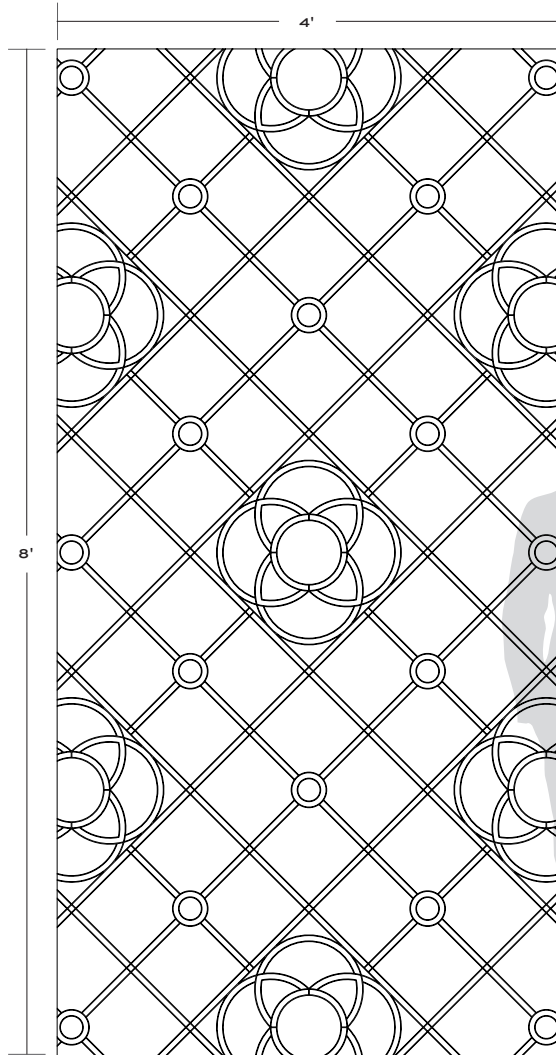

PANTHEON

Inspired by the masterpiece of classical architecture, Pantheon is a play on the geometry of circles and squares, waterjet-cut into Bianco Dolomiti marble. Each of the pattern's two units is available individually, allowing for an extensive variety of configuration options. On the diamond or on the square, Pantheon evokes its namesake with pure architectural lines and timeless geometry.

PANTHEON

*Pantheon Flower - honed Bianco Dolomiti
honed Cloud*

*Pantheon X - honed Bianco Dolomiti
honed Cloud*

APPLICATIONS							
INTERIOR FLOOR	INTERIOR WALL	SHOWER WALL	SHOWER FLOOR	EXTERIOR FLOOR	EXTERIOR WALL	POOL/ FOUNTAIN	COUNTER TOP
Light Traffic Commercial	All	Yes, including steam	No	No	No	No	No