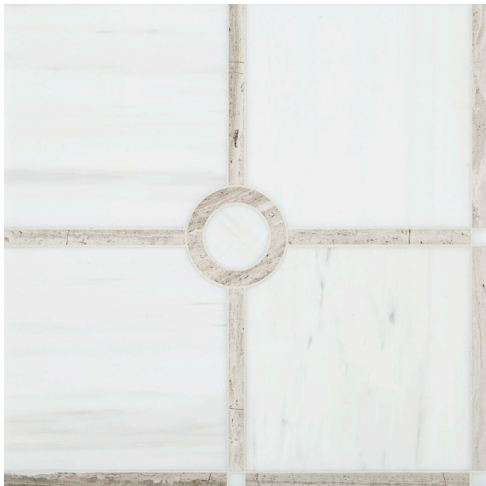

PANTHEON

Inspired by the masterpiece of classical architecture, Pantheon is a play on the geometry of circles and squares, waterjet-cut into Bianco Dolomiti marble. Each of the pattern's two units is available individually, allowing for an extensive variety of configuration options. On the diamond or on the square, Pantheon evokes its namesake with pure architectural lines and timeless geometry.

PANTHEON

*Pantheon Flower - honed Bianco Dolomiti
honed Cloud*

*Pantheon X - honed Bianco Dolomiti
honed Cloud*

APPLICATIONS							
INTERIOR FLOOR	INTERIOR WALL	SHOWER WALL	SHOWER FLOOR	EXTERIOR FLOOR	EXTERIOR WALL	POOL/ FOUNTAIN	COUNTER TOP
Light Traffic Commercial	All	Yes, including steam	No	No	No	No	No