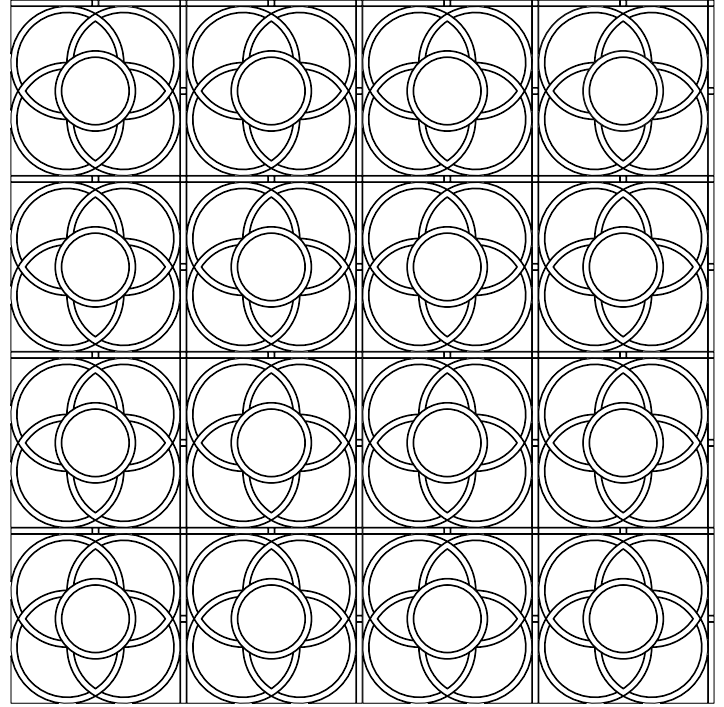

Pantheon Flower repeat