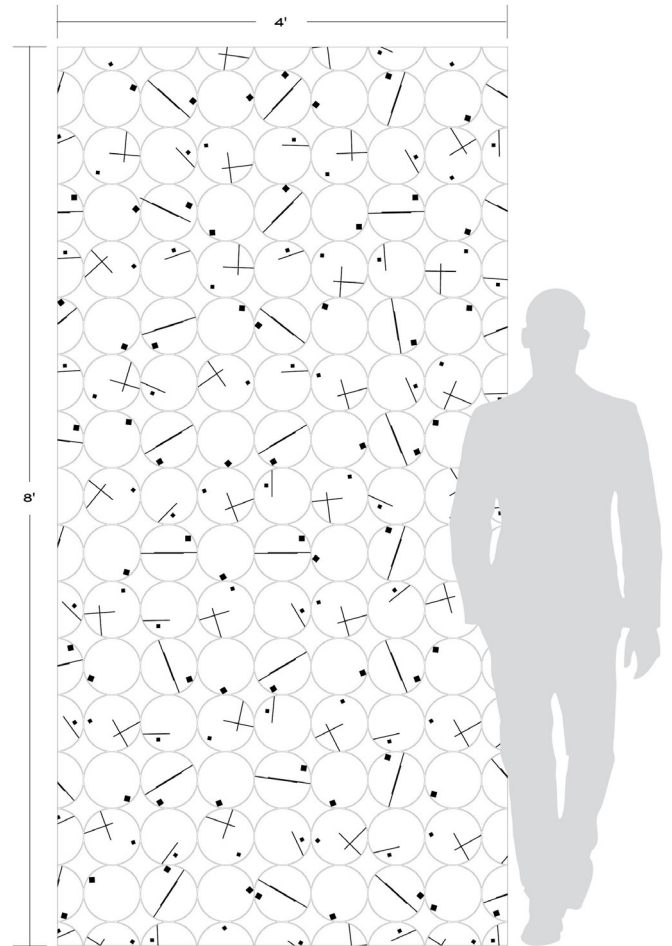

TEMPO

Staccato brass notes strike a unique course through Tempo, the latest of our inset patterns inspired by music, rhythm and dance. Black circles and stars of waterjet cut Nero marble are accented with fine brass squares and lines in a pattern whose lively movement is made subtle through understated complexity.

Ceramic Matrix

TEMPO

Nero - Honed Background & Brass Polished - Lines

APPLICATIONS							
INTERIOR FLOOR	INTERIOR WALL	SHOWER WALL	SHOWER FLOOR	EXTERIOR FLOOR	EXTERIOR WALL	POOL/ FOUNTAIN	COUNTER TOP
Light Traffic Residential	All Excluding Showers	No	No	No	No	No	No