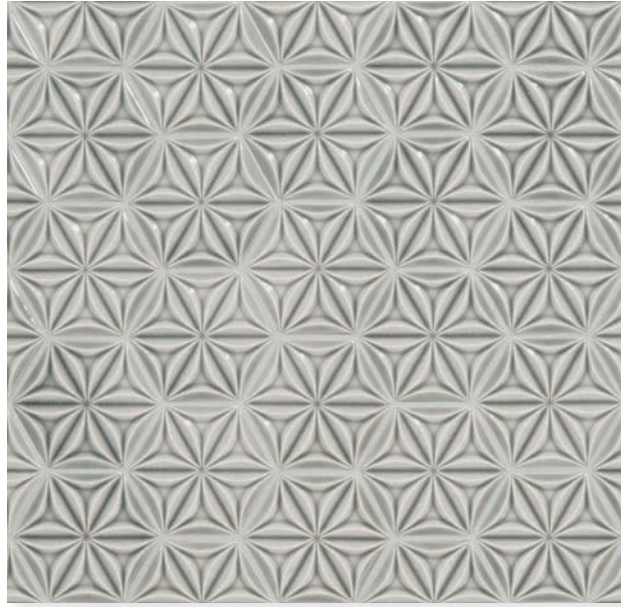

ALL PIECES SHOWN IN RAINSTORM. VARIATION IN SIZE, COLOR AND SHADE TO BE EXPECTED.

STELLAR

ISLA
3" HEX