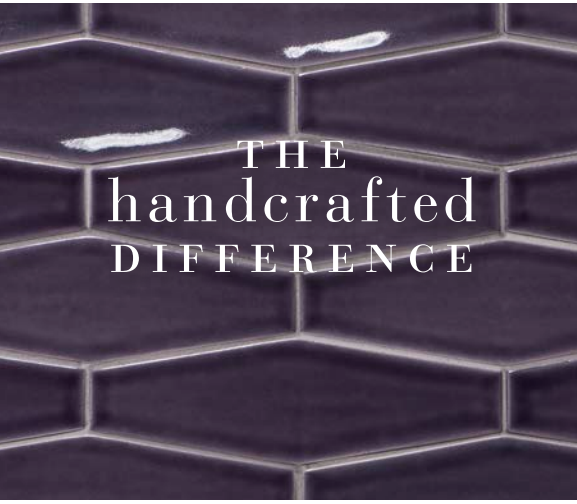

HANDCRAFTED IN AMERICA

THE
handcrafted
DIFFERENCE

Stellar is our very popular, core line of signature handcrafted tiles. Choose from an extensive selection of shapes, patterns, and classic sizes in 108 carefully curated colors. The distinction lies in the nuanced textures and premier artisan quality.