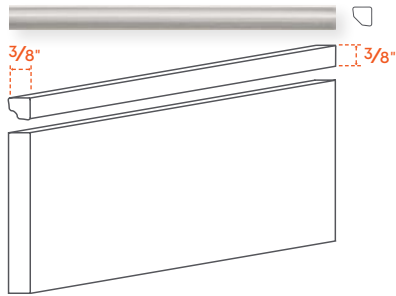

SELECT PIECES AVAILABLE IN 6" LENGTH.

TRIM OPTIONS

STELLAR

TRIM OPTIONS

ALL PIECES SHOWN IN RAINSTORM. VARIATION IN SIZE, COLOR AND SHADE TO BE EXPECTED.

1 FINISH TRIM

SQUARE EDGE
3/8" PROFILE

AVAILABLE IN 6" AND 8"