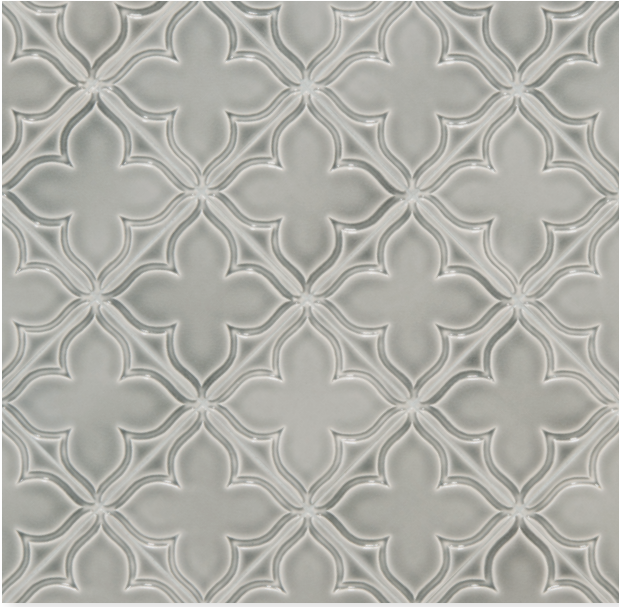

STELLAR

DECORATIVE FIELD TILE

ALL PIECES SHOWN IN RAINSTORM. VARIATION IN SIZE, COLOR AND SHADE TO BE EXPECTED.

CANLIS
4x4