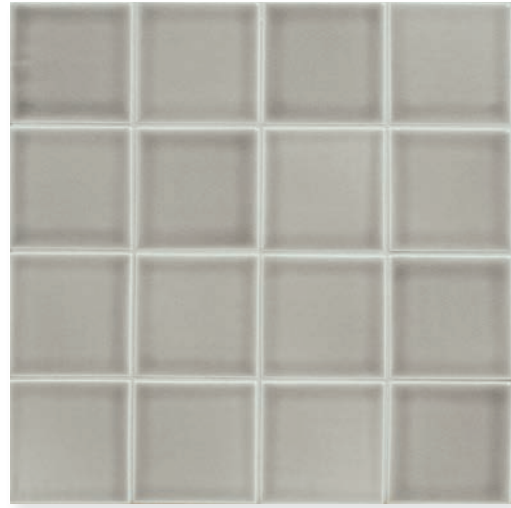

3x3 SQUARE EDGE