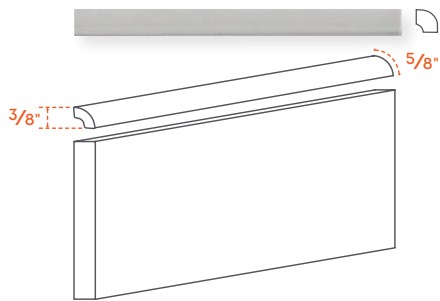

2 EDGE TRIM

ROUND EDGE
3/8" PROFILE

AVAILABLE IN 6" AND 8"