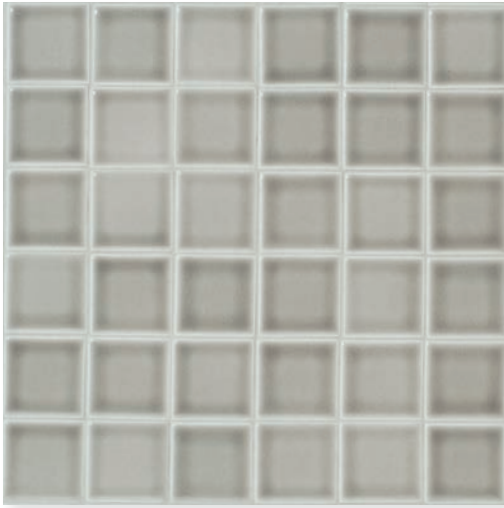

STELLAR

FIELD TILE

ALL PIECES SHOWN IN RAINSTORM. VARIATION IN SIZE, COLOR AND SHADE TO BE EXPECTED.

2x2 SQUARE EDGE