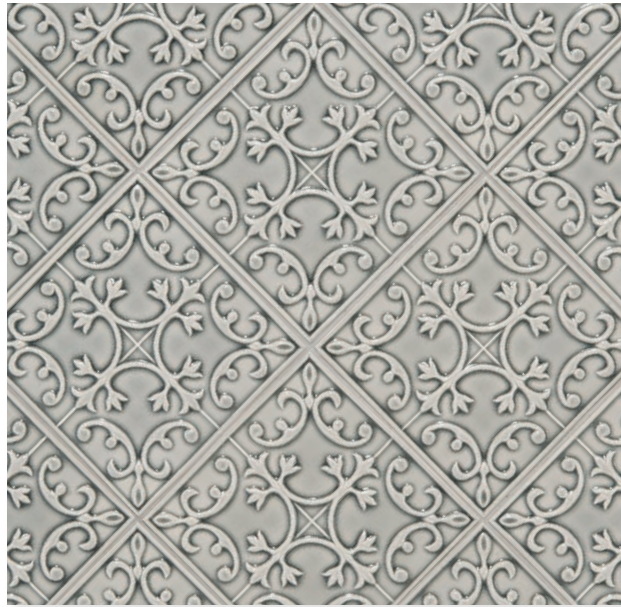

STELLAR

DECORATIVE FIELD TILE

ALL PIECES SHOWN IN RAINSTORM. VARIATION IN SIZE, COLOR AND SHADE TO BE EXPECTED.

LA VIE
6x6

(FACING): ARIA IN
FONTAINEBLEAU,
SHORE AND BLANCO.