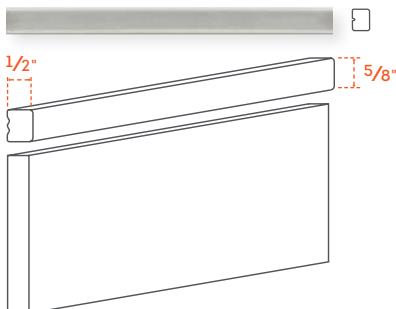

2 EDGE TRIM

ROUND EDGE
3/8" PROFILE

AVAILABLE IN 6" AND 8"

3 BOX TRIM

SQUARE EDGE
1/2" PROFILE

GLAZED ON LONG EDGE AND FACE

AVAILABLE IN 6" AND 8"

4 COVE & QUARTER ROUND