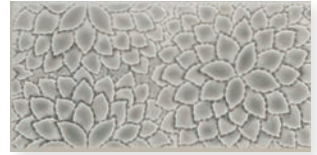

**DECORATIVE
FIELD TILE**

STELLAR

DECORATIVE FIELD TILE

ALL PIECES SHOWN IN RAINSTORM. VARIATION IN SIZE, COLOR AND SHADE TO BE EXPECTED.

DAHLIA
(LEFT & RIGHT)
4x6

DIAMANTE
(LEFT & RIGHT)
4x6

STELLAR

DECORATIVE FIELD TILE

ALL PIECES SHOWN IN RAINSTORM. VARIATION IN SIZE, COLOR AND SHADE TO BE EXPECTED.

BOKA
(LEFT & RIGHT)
6" TRIANGLE

DELANCEY
3x9

ALL PIECES SHOWN IN RAINSTORM. VARIATION IN SIZE, COLOR AND SHADE TO BE EXPECTED.

STELLAR

ISLA
3" HEX

MAREA
6" TRIANGLE

(FACING): AKIRA IN MYSTIC BLUE

STELLAR

CAMPTON
4x8

AKIRA
4x8

DECORATIVE FIELD TILE

STELLAR

FIELD TILE

ALL PIECES SHOWN IN RAINSTORM. VARIATION IN SIZE, COLOR AND SHADE TO BE EXPECTED.

TRESTLE
8^{5/8} x 2^{5/8}

DARA
4^{1/4} x 3

ARABESQUE
5^{1/4} x 5

BEVEL ARABESQUE
5^{1/4} x 5

(ABOVE): TRESTLE IN APPLE