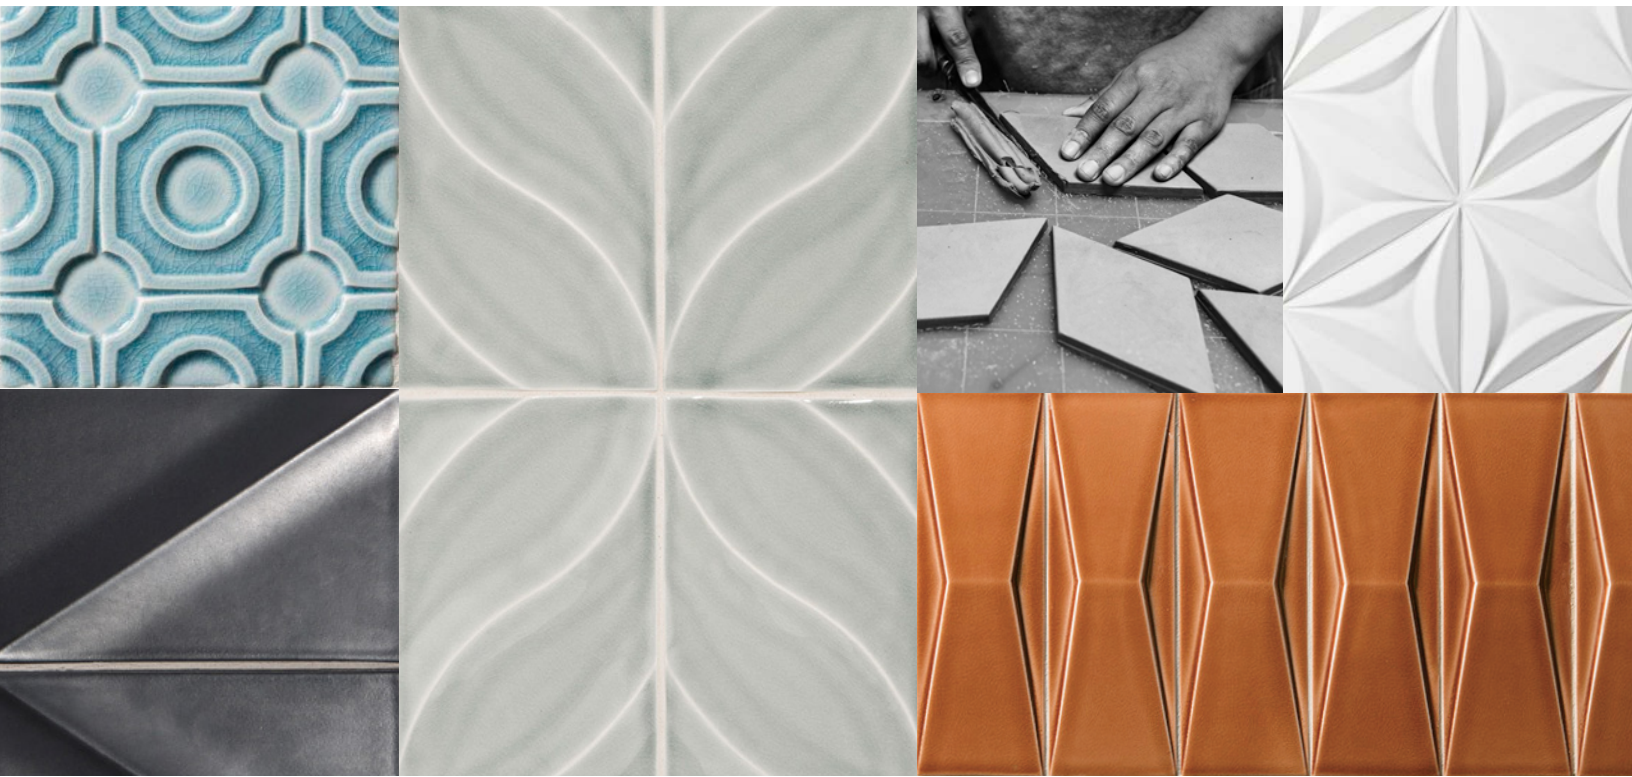

STELLAR

HANDMADE BY ARTISANS IN CALIFORNIA

Ceramic Matrix

LUXURY
HANDCRAFTED
TILE

STELLAR

OUR SIGNATURE LINE OF
HANDCRAFTED TILES IN
AN EXTENSIVE SELECTION
OF CLASSIC AND
MODERN FIELD TILES,
DECORATIVES,
AND TRIM IN

(FACING): DIAMANTE (LEFT
AND RIGHT) IN TRUFFLE

The background of the image is a repeating pattern of decorative field tiles. Each tile is a square with a diagonal crease from the top-left to the bottom-right corner, creating two triangular sections. The tiles are arranged in a staggered grid. The color is a dark, muted taupe or charcoal grey with a fine, leather-like texture. The lighting is soft, highlighting the ridges and shadows of the tile joints.