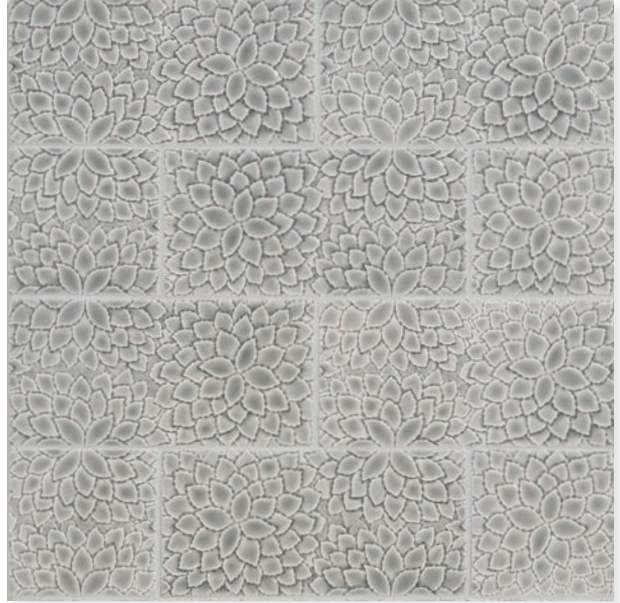

(FACING): DIAMANTE (LEFT
AND RIGHT) IN TRUFFLE

The background of the image is a repeating pattern of decorative field tiles. Each tile is a square with a diagonal crease from the top-left to the bottom-right corner, creating two triangular sections. The tiles are arranged in a staggered grid. The color is a dark, muted taupe or charcoal grey with a fine, leather-like texture. The lighting is soft, highlighting the ridges and shadows of the tile joints.

STELLAR

ISLA
3" HEX

MAREA
6" TRIANGLE

(FACING): AKIRA IN MYSTIC BLUE

STELLAR

CAMPTON
4x8

AKIRA
4x8

DECORATIVE FIELD TILE