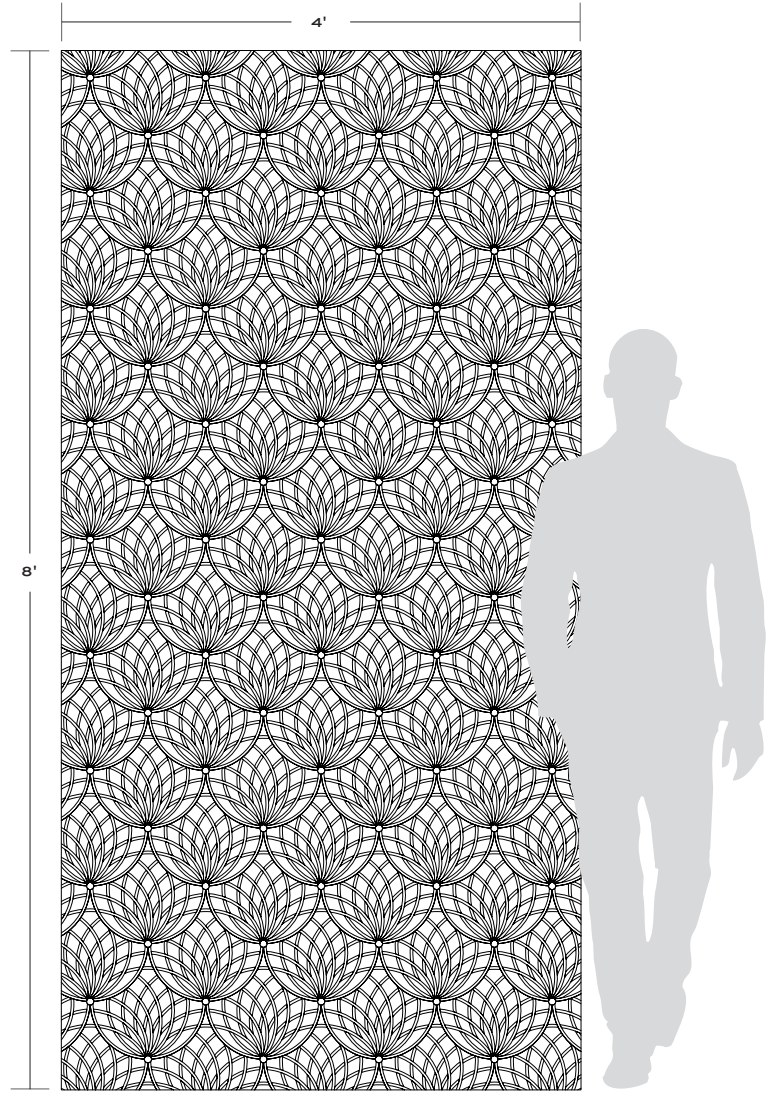

LUXOR

The ancient Egyptian symbol of rebirth is the lotus flower, which we have beautifully rendered in Luxor. The pattern is drawn in tesserae mosaics across a smooth background of waterjet cut marble, melding old-world technique with modern technology in a pattern that's utterly timeless.

LUXOR

Bianco Dolomiti
Bianco Dolomiti polished background - Cloud polished lines

Grey
Thassos polished background - Azul Cielo & Bardiglio polished lines

APPLICATIONS							
INTERIOR FLOOR	INTERIOR WALL	SHOWER WALL	SHOWER FLOOR	EXTERIOR FLOOR	EXTERIOR WALL	POOL/ FOUNTAIN	COUNTER TOP
Light/Medium Traffic Commercial	All	See Notes ¹	No	No	No	No	No

VARIATION			
v1	v2	v3	v4

TAILORED TO CUSTOMIZATION
CARPET CUTTING
FIELD
FINISH
MOSAIC
SADDLE
VANITY TOP
WATERJET

INSTALLATION/MAINTENANCE									
SETTING MATERIAL	GROUT	GROUT JOINT	MEMBRANE	CAULK	SEALER	CLEANER	INSTALLATION INSTRUCTIONS	LAYOUT	DRY LAYOUT
Ardex N23 White ²	Ardex FL Rapid Set Sanded ³	As established on sheets	Mapei Mapelastic AquaDefense	Mapei Keracaulk Sanded	AquaMix Sealer's Choice Gold	AquaMix Concentrated Stone & Tile Cleaner	TCNA Handbook	Maintain sheet orientation	Required