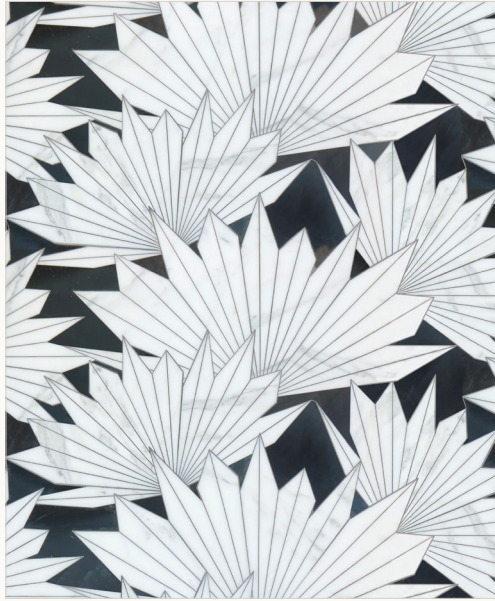

GIANNI

* ETCHED DESIGN

CALACATTA ORO (Polished), GUNMETAL

MODULE: 2.76 s.f. / IMAGE SHOWN: 30" X 36"

* Also available in various techniques