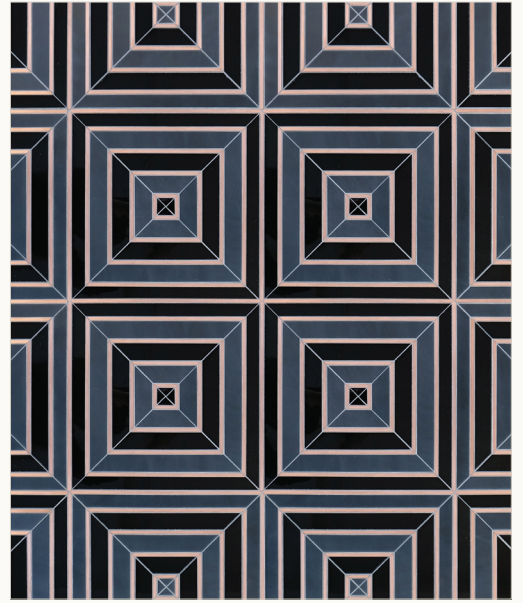

NEWTON

COPPER, JET BLACK (Venetian Glass Clear & Frost)

MODULE: 1.84 s.f. / IMAGE SHOWN: 30" X 36"