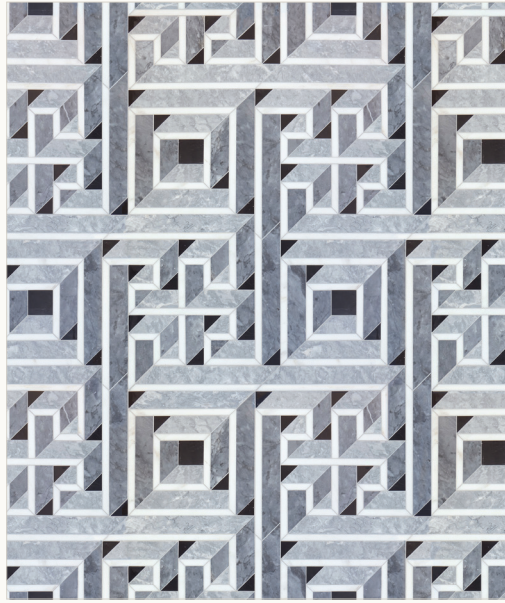

**GALLIANO**

\* ETCHED DESIGN

CALACATTA ORO (Tumbled), CHANTILLY GREY (Honed),  
STAINLESS STEEL (Brushed)

MODULE: 1.56 s.f. / IMAGE SHOWN: 30" X 36"

FIELDS

**SORRENTI PETITE**

CLOUD GREY (Honed), IMPERIAL DANBY (Honed), NERO PANTHERA (Honed), STORM GREY (Honed)