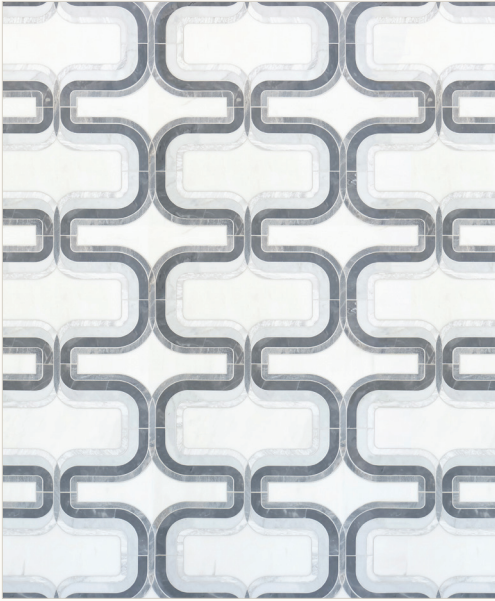

MODULE: 0.84 s.f. / IMAGE SHOWN: 30" X 36"

\* Also available in various scales & techniques

**DONATELLA** \* ETCHED DESIGN

COVENTRY GREY (Antiqued), GUNMETAL

MODULE: 0.56 s.f. / IMAGE SHOWN: 30" X 36"

**CARDIN**

BRASS (Brushed), CALACATTA ORO (Honed & Polished), STAINLESS STEEL (Brushed)

MODULE: 1.84 s.f. / IMAGE SHOWN: 30" X 36"

**BOURDAIN PETITE**

ARCTIC WHITE (Antiqued), BOREALIS BLUE (Antiqued), DARK BARDIGLIO (Antiqued), LIGHT BARDIGLIO (Antiqued), STRATUS BLUE (Antiqued)

BORDERS