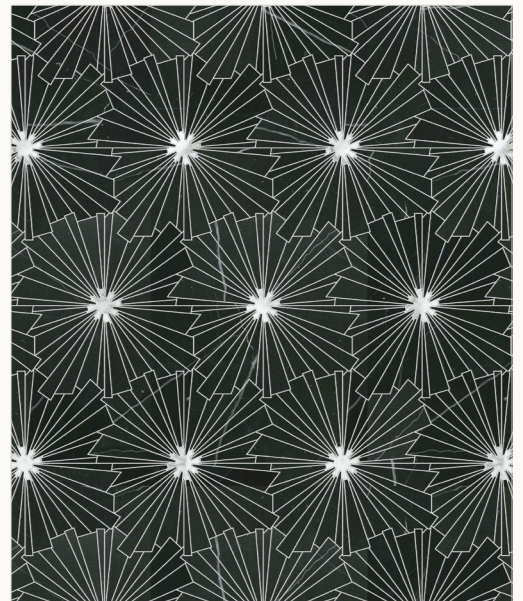

MODULE: 0.84 s.f. / IMAGE SHOWN: 30" X 36"

\* Also available in various scales & techniques

**DONATELLA** \* ETCHED DESIGN

COVENTRY GREY (Antiqued), GUNMETAL

MODULE: 0.56 s.f. / IMAGE SHOWN: 30" X 36"

**CARDIN**

MODULE: 2.25 s.f. / IMAGE SHOWN: 30" X 36"

\* Also available in various scales

**NEWTON**

COPPER, JET BLACK (Venetian Glass Clear & Frost)

MODULE: 1.84 s.f. / IMAGE SHOWN: 30" X 36"

**PACO PETITE**

BRASS (Brushed), COPPER, LIGHT BARDIGLIO (Honed & Tumbled)

MODULE: 1.11 s.f. / IMAGE SHOWN: 30" X 36"

\* Also available in various scales & techniques

**COCO**

\* ETCHED DESIGN

ARABESCATO (Polished), NERO PANTHERA (Polished)

MODULE: 0.63 s.f. / IMAGE SHOWN: 30" X 36"