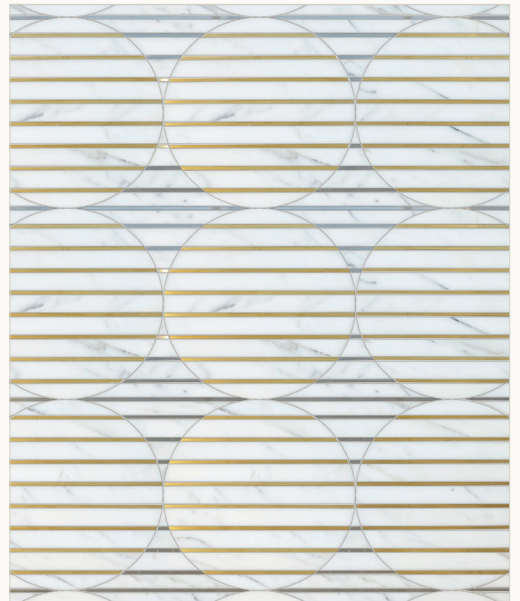

ATELIER COLLECTION

FIELDS

**TWIGGY PETITE**

ARABESCATO (Honed), DINASTY MIST (Honed)

MODULE: 2.54 s.f. / IMAGE SHOWN: 30" X 36"

\* Also available in various scales

**VALETTA PETITE**

ARCTIC WHITE (Honed), DIAMOND WHITE (Venetian Glass Clear & Frost), MOON-STONE WHITE (Venetian Glass Clear & Frost)

MODULE: 0.84 s.f. / IMAGE SHOWN: 30" X 36"

\* Also available in various scales & techniques

**DONATELLA** \* ETCHED DESIGN

COVENTRY GREY (Antiqued), GUNMETAL

MODULE: 0.56 s.f. / IMAGE SHOWN: 30" X 36"

**CARDIN**

BRASS (Brushed), CALACATTA ORO (Honed & Polished), STAINLESS STEEL (Brushed)

MODULE: 1.84 s.f. / IMAGE SHOWN: 30" X 36"

**BOURDAIN PETITE**

ARCTIC WHITE (Antiqued), BOREALIS BLUE (Antiqued), DARK BARDIGLIO (Antiqued), LIGHT BARDIGLIO (Antiqued), STRATUS BLUE (Antiqued)