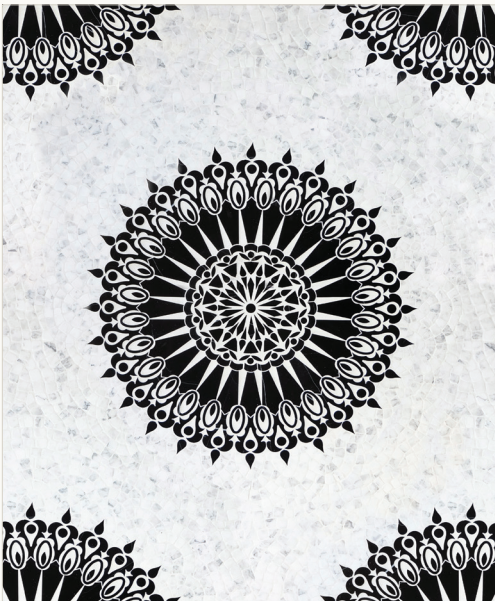

BRASS (Brushed), CALACATTA ORO (Honed & Polished), STAINLESS STEEL (Brushed)

MODULE: 1.84 s.f. / IMAGE SHOWN: 30" X 36"

**BOURDAIN PETITE**

ARCTIC WHITE (Antiqued), BOREALIS BLUE (Antiqued), DARK BARDIGLIO (Antiqued), LIGHT BARDIGLIO (Antiqued), STRATUS BLUE (Antiqued)

MODULE: 0.61 s.f. / IMAGE SHOWN: 30" X 36"

\* Also available in various scales & techniques

**GIANNI**

\* ETCHED DESIGN

CALACATTA ORO (Polished), GUNMETAL

MODULE: 2.76 s.f. / IMAGE SHOWN: 30" X 36"

\* Also available in various techniques